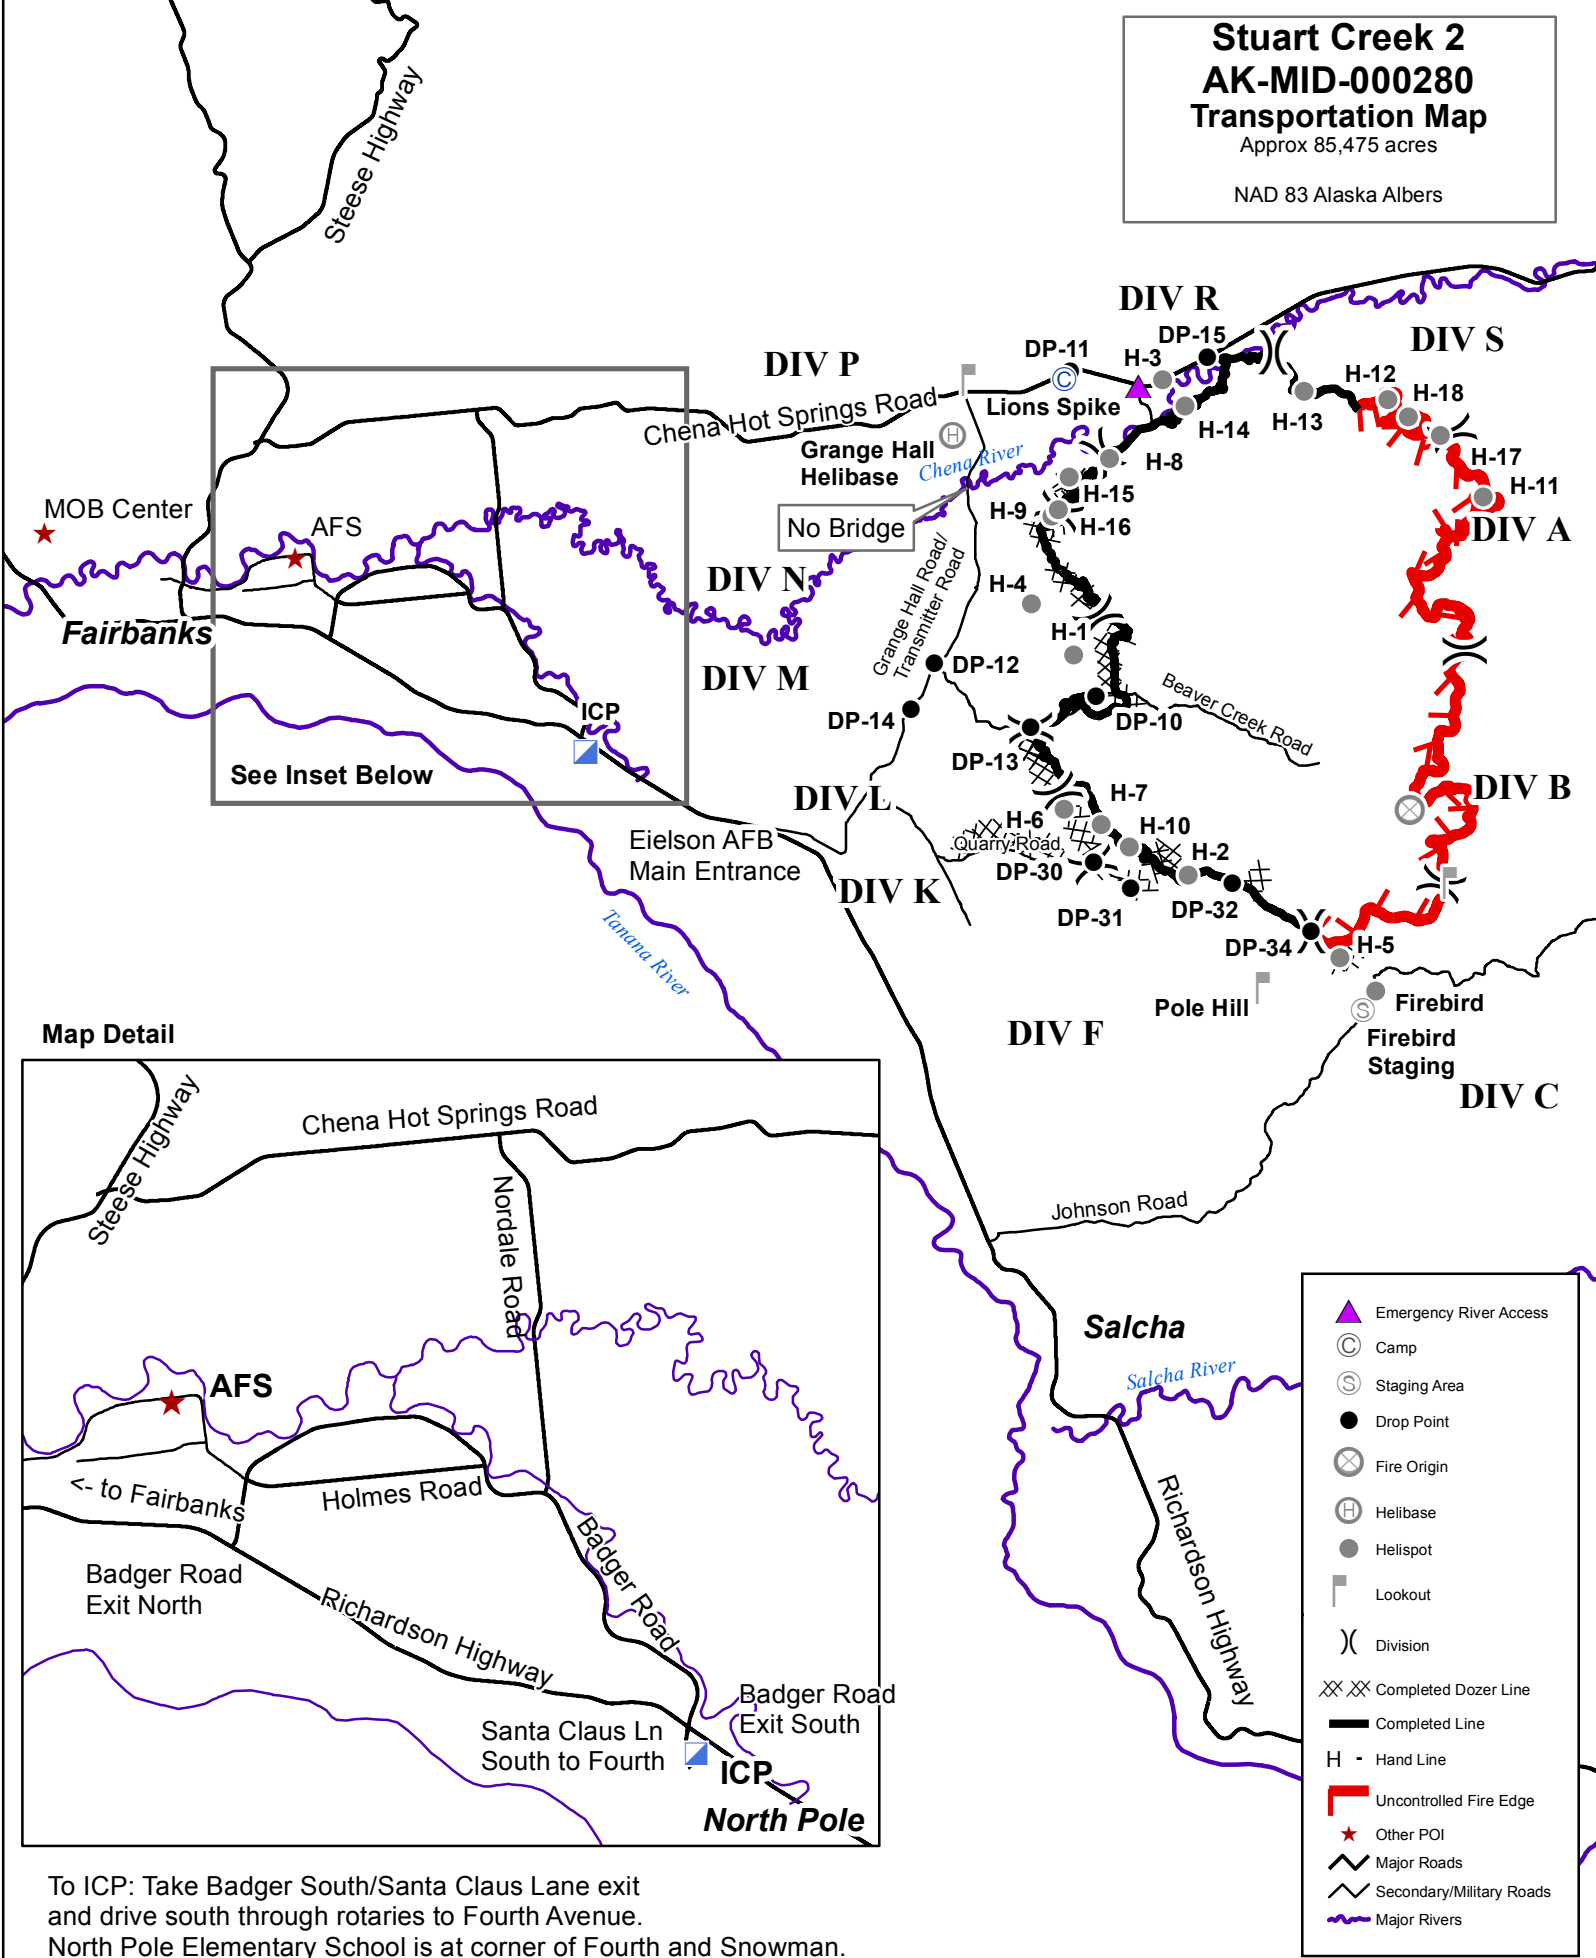

Stuart Creek 2 AK-MID-000280 Transportation Map

Approx 85,475 acres

NAD 83 Alaska Albers

See Inset Below

Map Detail

To ICP: Take Badger South/Santa Claus Lane exit and drive south through rotaries to Fourth Avenue. North Pole Elementary School is at corner of Fourth and Snowman.

To Chena Hot Springs Road: Take Badger Road to Nordale, and follow Nordale north to Chena Hot Springs Road.

0 2.5 5 10 Miles