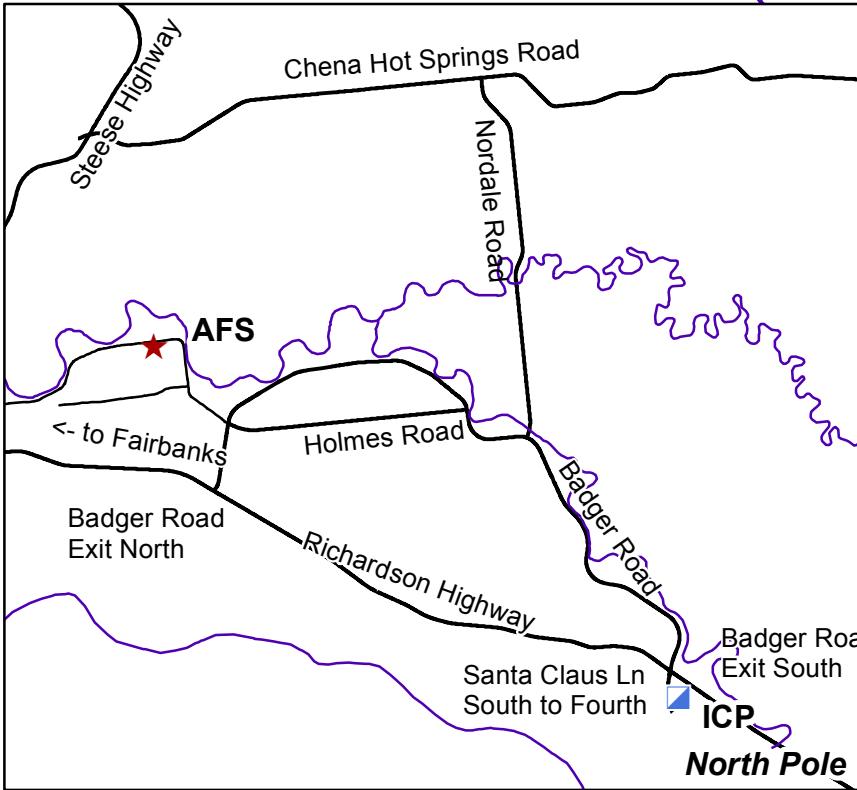

Stuart Creek 2 AK-MID-000280 Transportation Map

Approx 85,475 acres

NAD 83 Alaska Albers

See Inset Below

Map Detail

To ICP: Take Badger South/Santa Claus Lane exit and drive south through rotaries to Fourth Avenue. North Pole Elementary School is at corner of Fourth and Snowman.

To Chena Hot Springs Road: Take Badger Road to Nordale, and follow Nordale north to Chena Hot Springs Road.

0 2.5 5 10 Miles