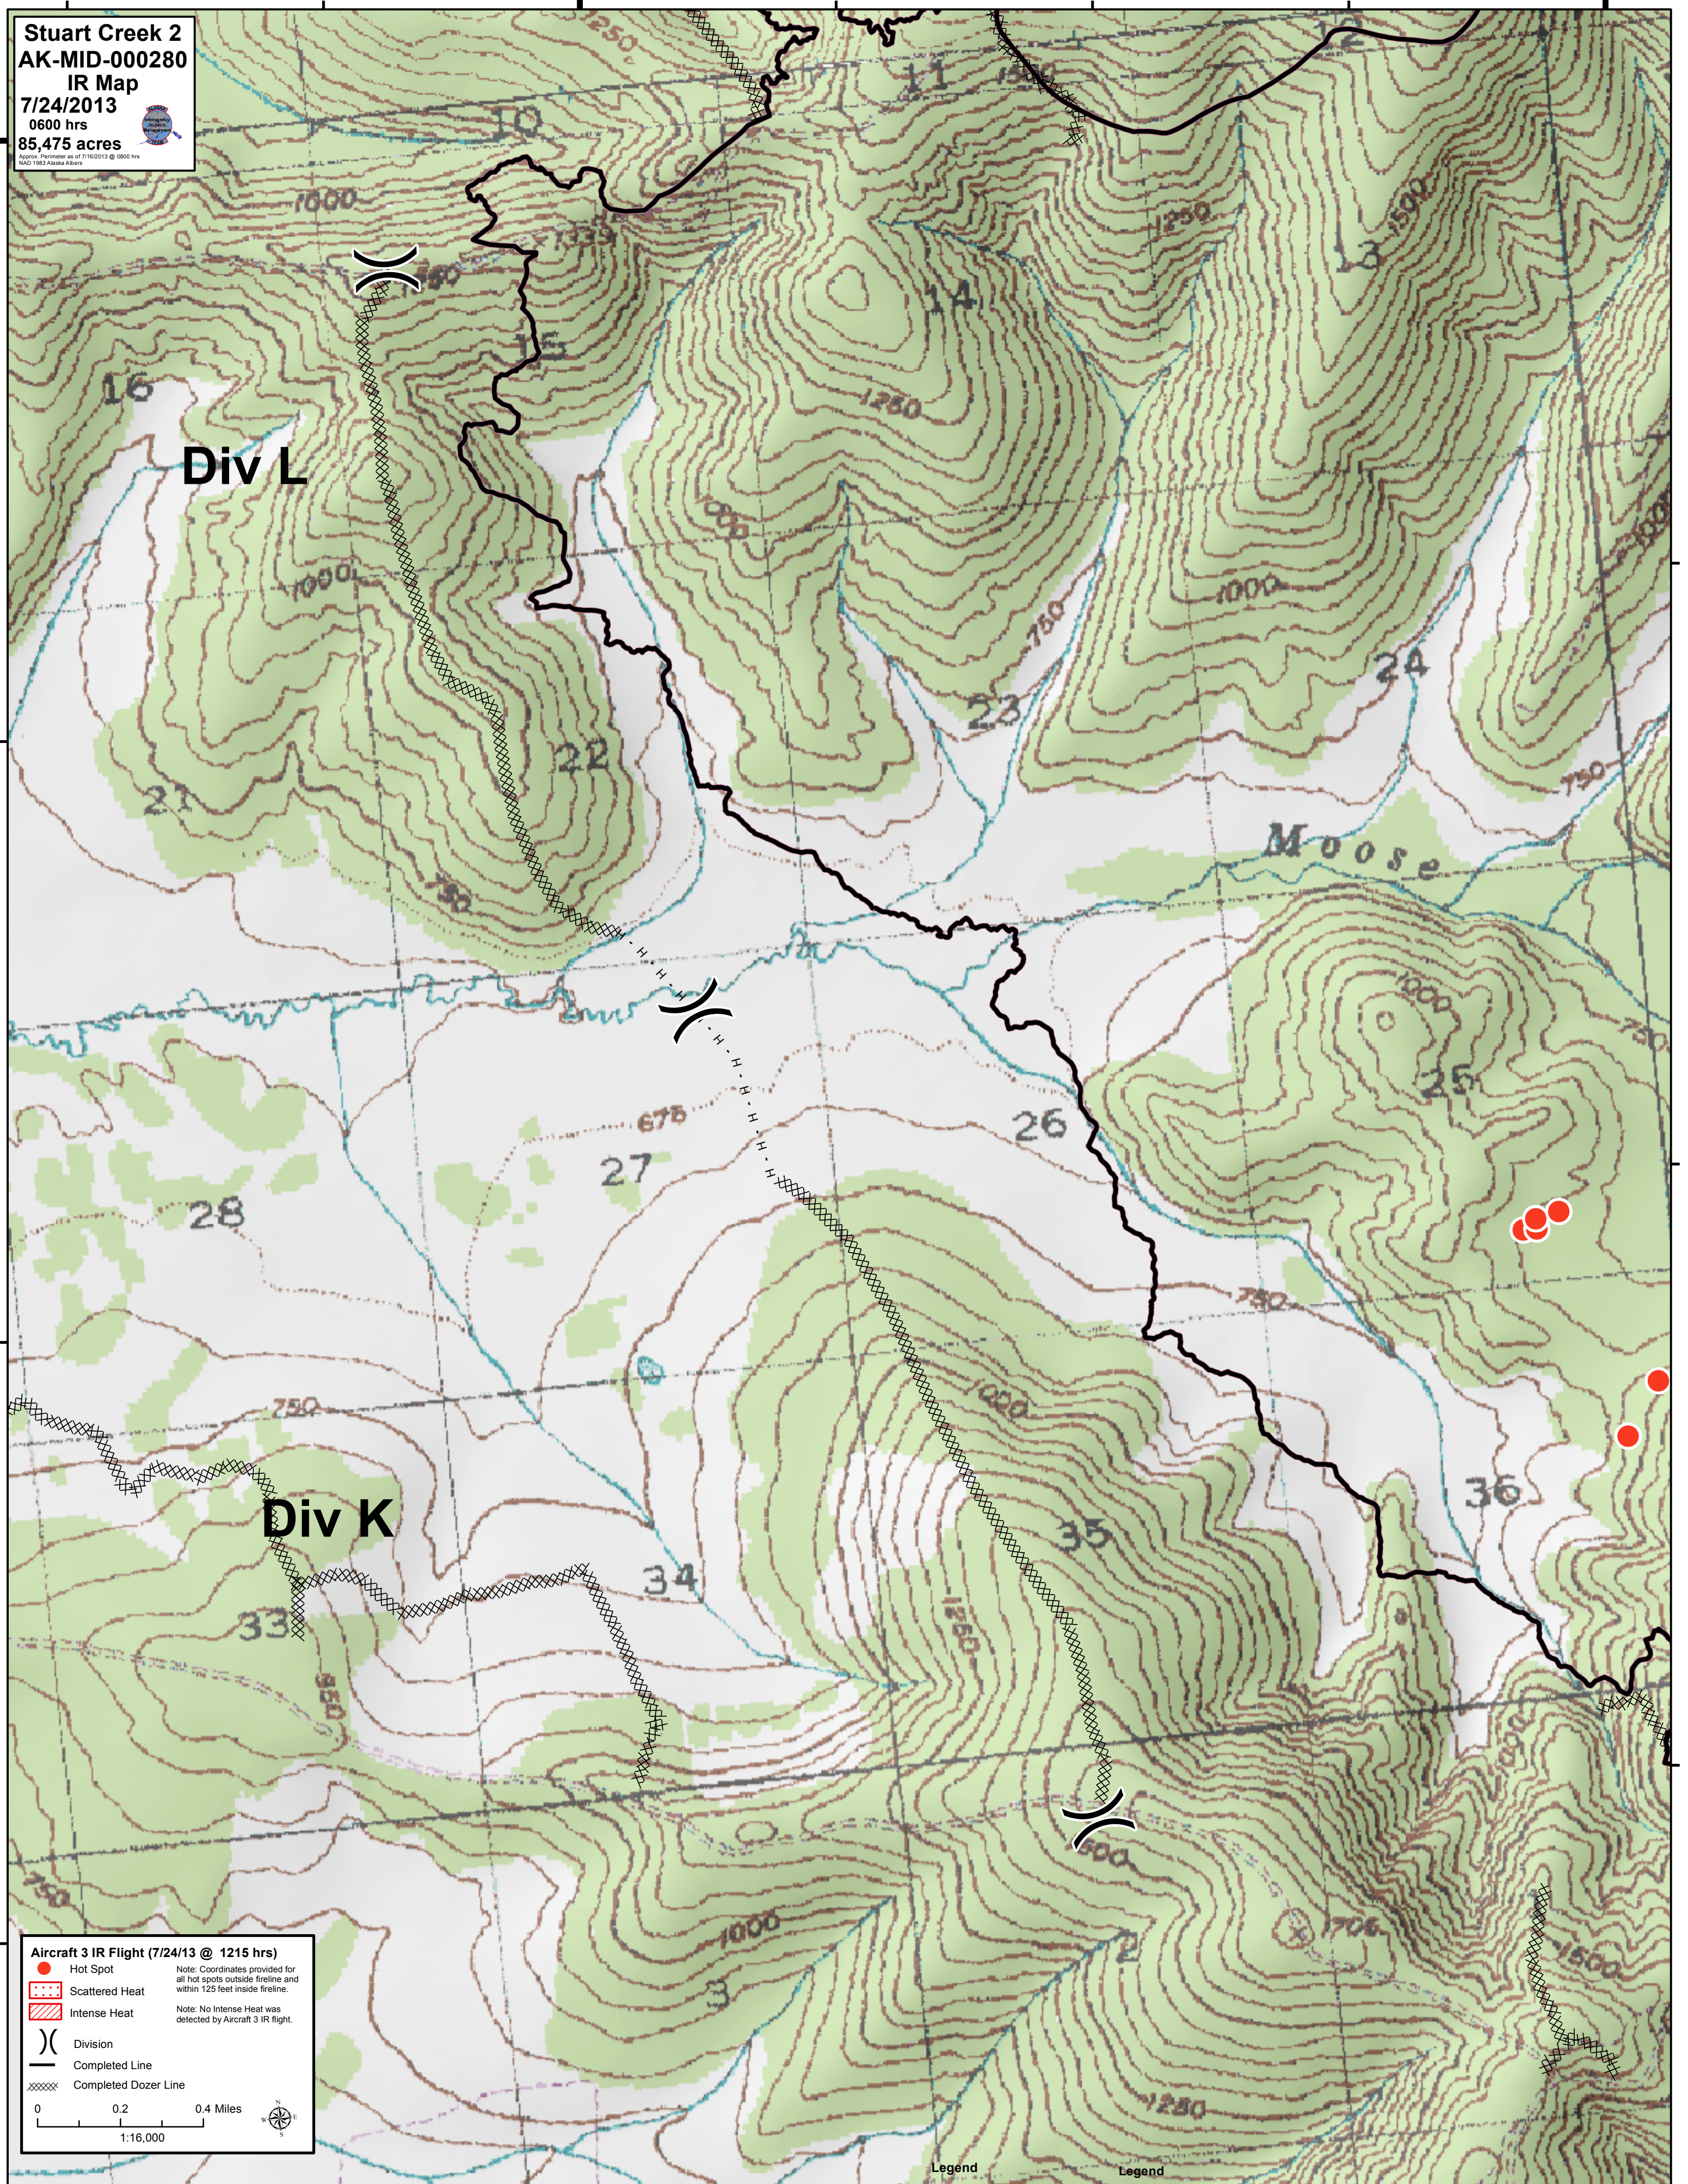

Stuart Creek 2
AK-MID-000280
IR Map
 7/24/2013
 0600 hrs
 85,475 acres

64°45'N

Aircraft 3 IR Flight (7/24/13 @ 1215 hrs)

- Hot Spot
- Scattered Heat
- Intense Heat
-) Division
- Completed Line
- Completed Dozer Line

Note: Coordinates provided for all hot spots outside fireline and within 125 feet inside fireline.

Note: No Intense Heat was detected by Aircraft 3 IR flight.

0 0.2 0.4 Miles
 1:16,000

Legend

Legend