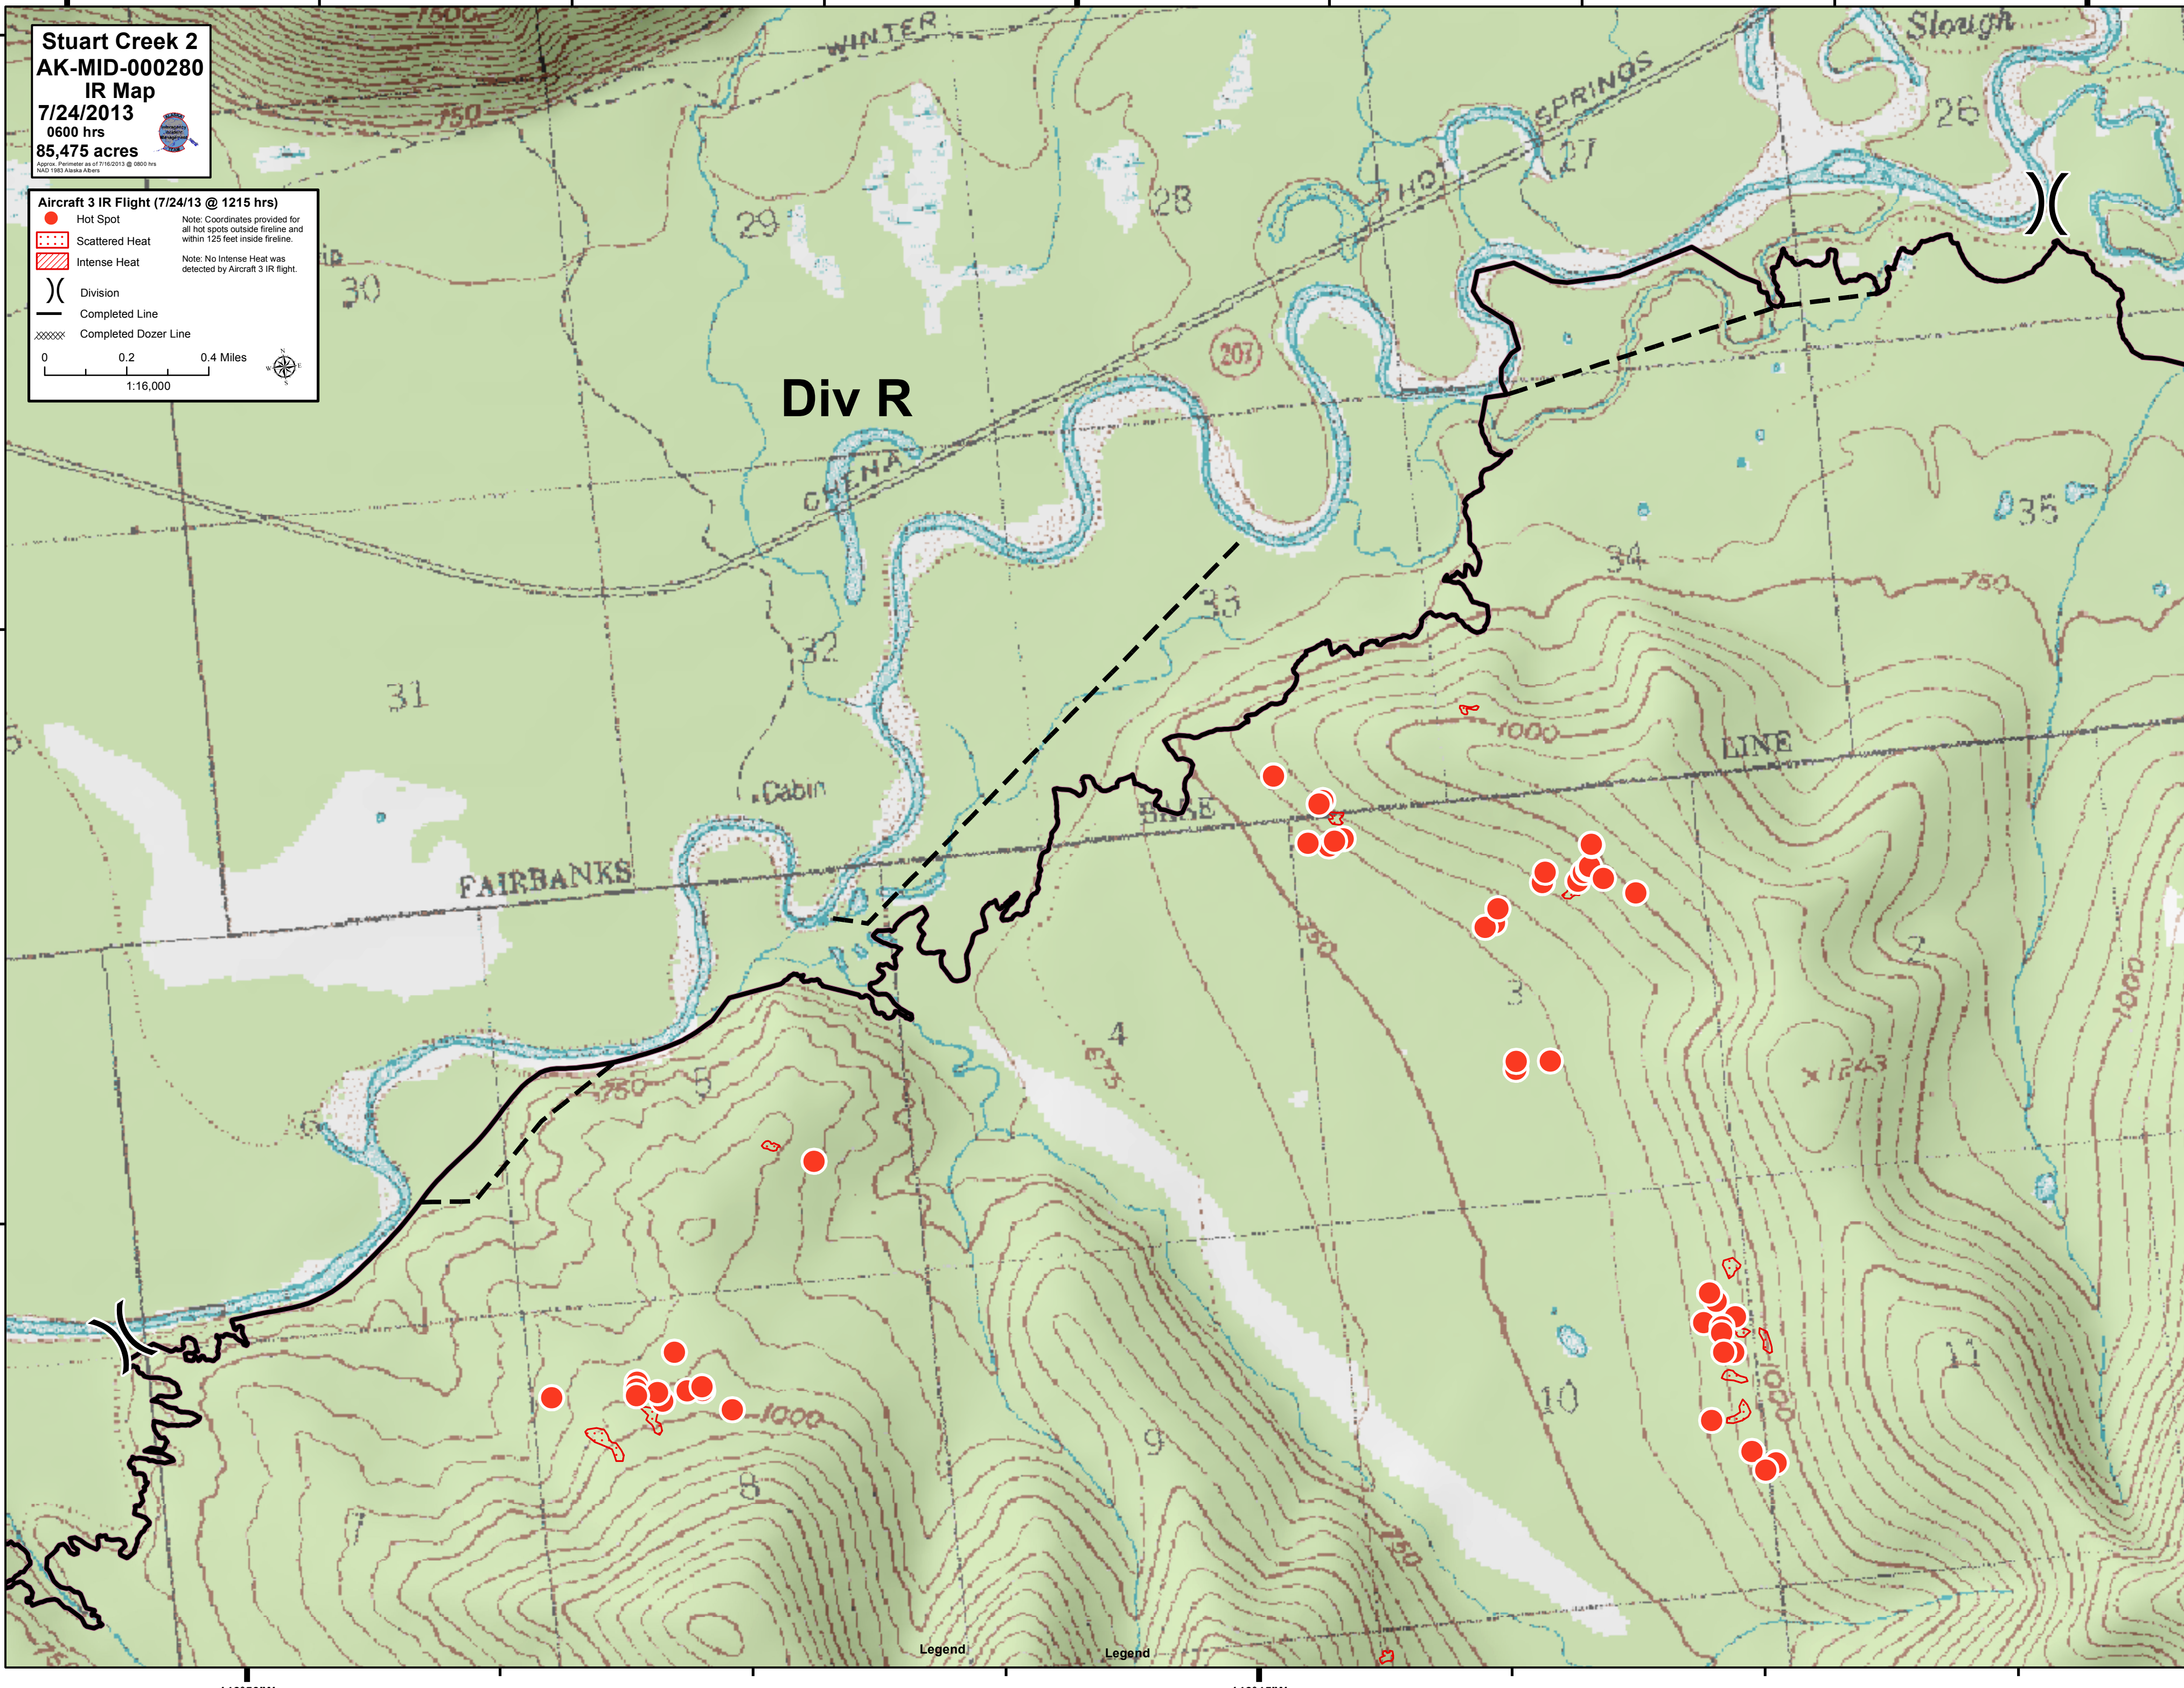

Stuart Creek 2
AK-MID-000280
IR Map
7/24/2013
0600 hrs
85,475 acres

Aircraft 3 IR Flight (7/24/13 @ 1215 hrs)

- Hot Spot
- Scattered Heat
- Intense Heat
-) Division
- Completed Line
- Completed Dozer Line

Note: Coordinates provided for all hot spots outside fireline and within 125 feet inside fireline.
 Note: No Intense Heat was detected by Aircraft 3 IR flight.

0 0.2 0.4 Miles
 1:16,000

Div R

Legend

Legend