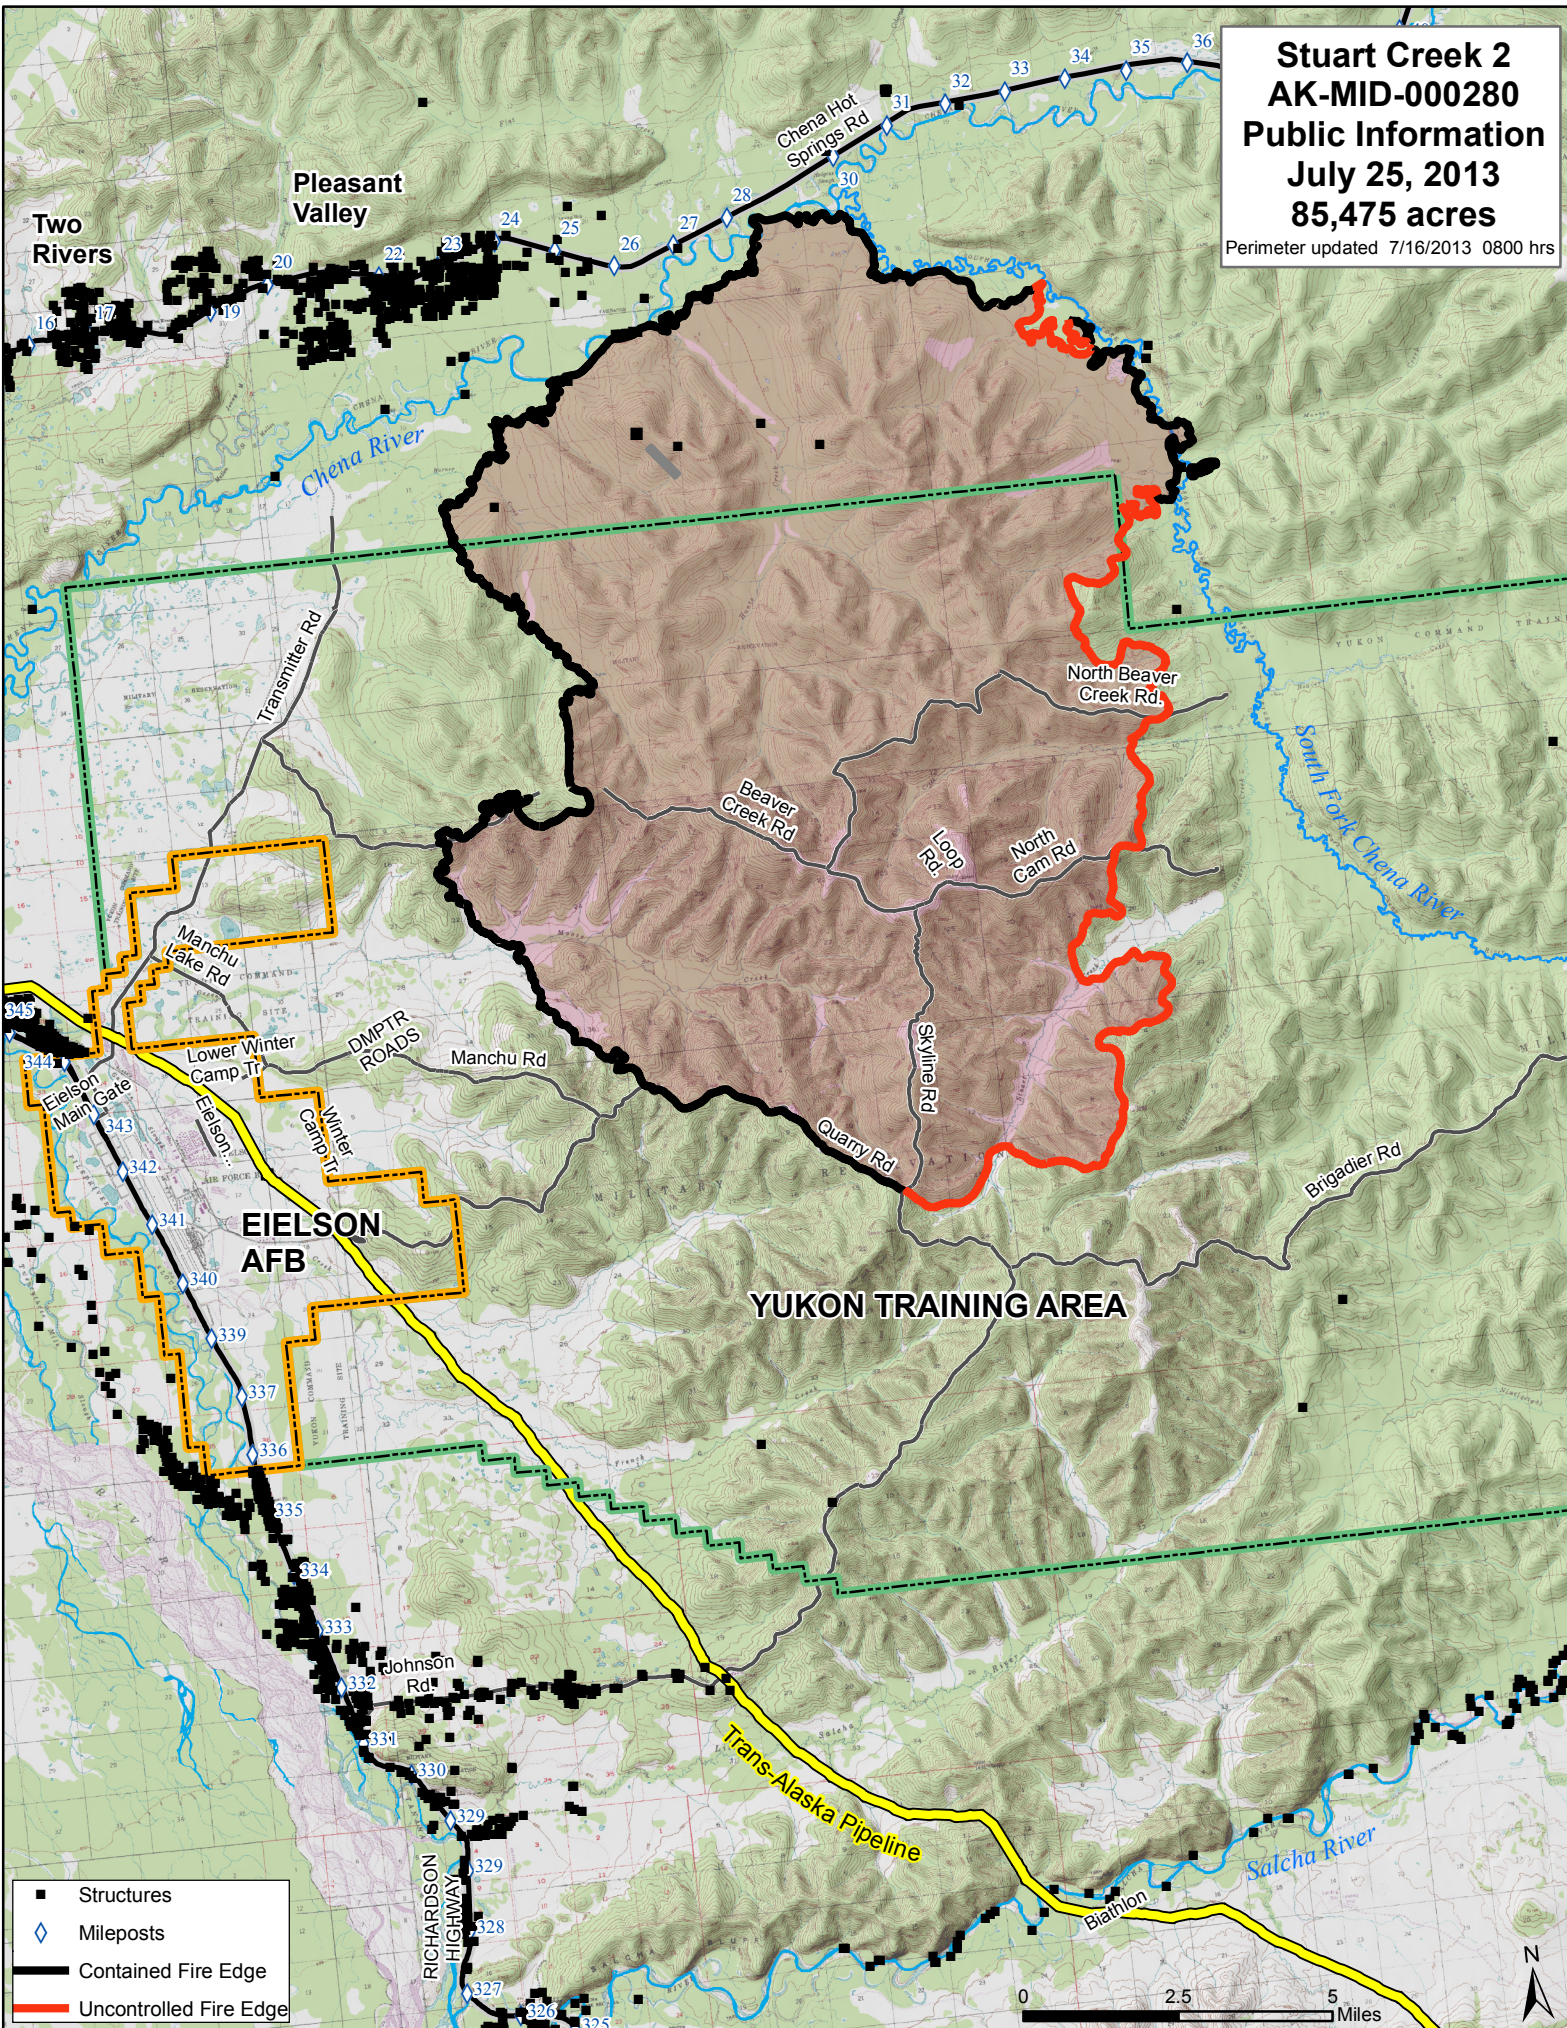

Stuart Creek 2
AK-MID-000280
Public Information
July 25, 2013
85,475 acres
 Perimeter updated 7/16/2013 0800 hrs

- Structures
- ◆ Mileposts
- Contained Fire Edge
- Uncontrolled Fire Edge

0 2.5 5 Miles