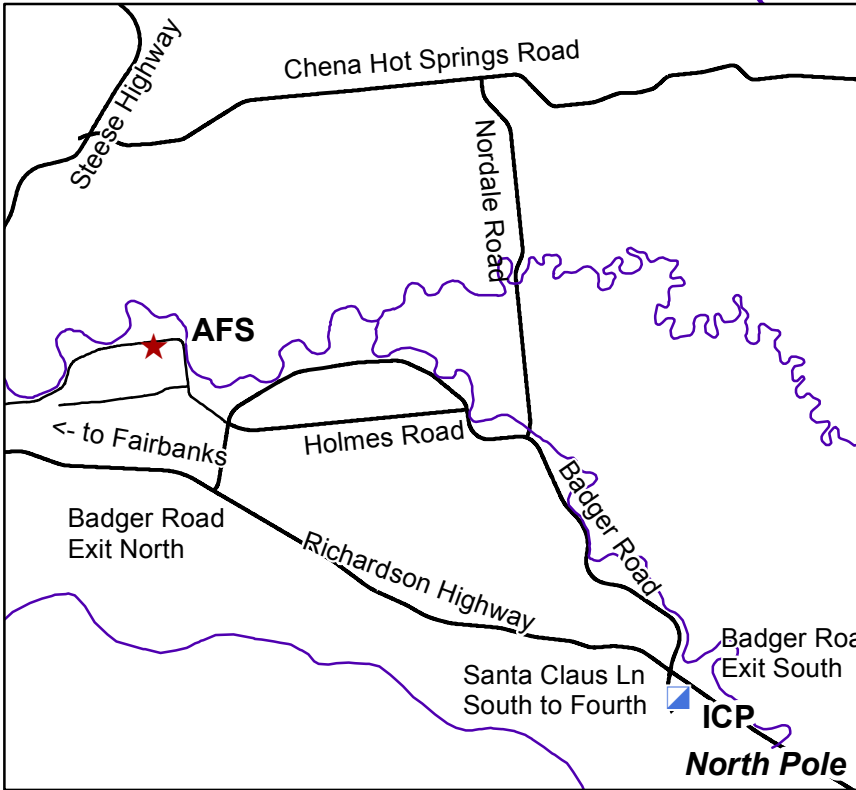

Stuart Creek 2 AK-MID-000280 Transportation Map

Approx 85,475 acres

NAD 83 Alaska Albers

Map Detail

To ICP: Take Badger South/Santa Claus Lane exit and drive south through rotaries to Fourth Avenue. North Pole Elementary School is at corner of Fourth and Snowman.

To Chena Hot Springs Road: Take Badger Road to Nordale, and follow Nordale north to Chena Hot Springs Road.