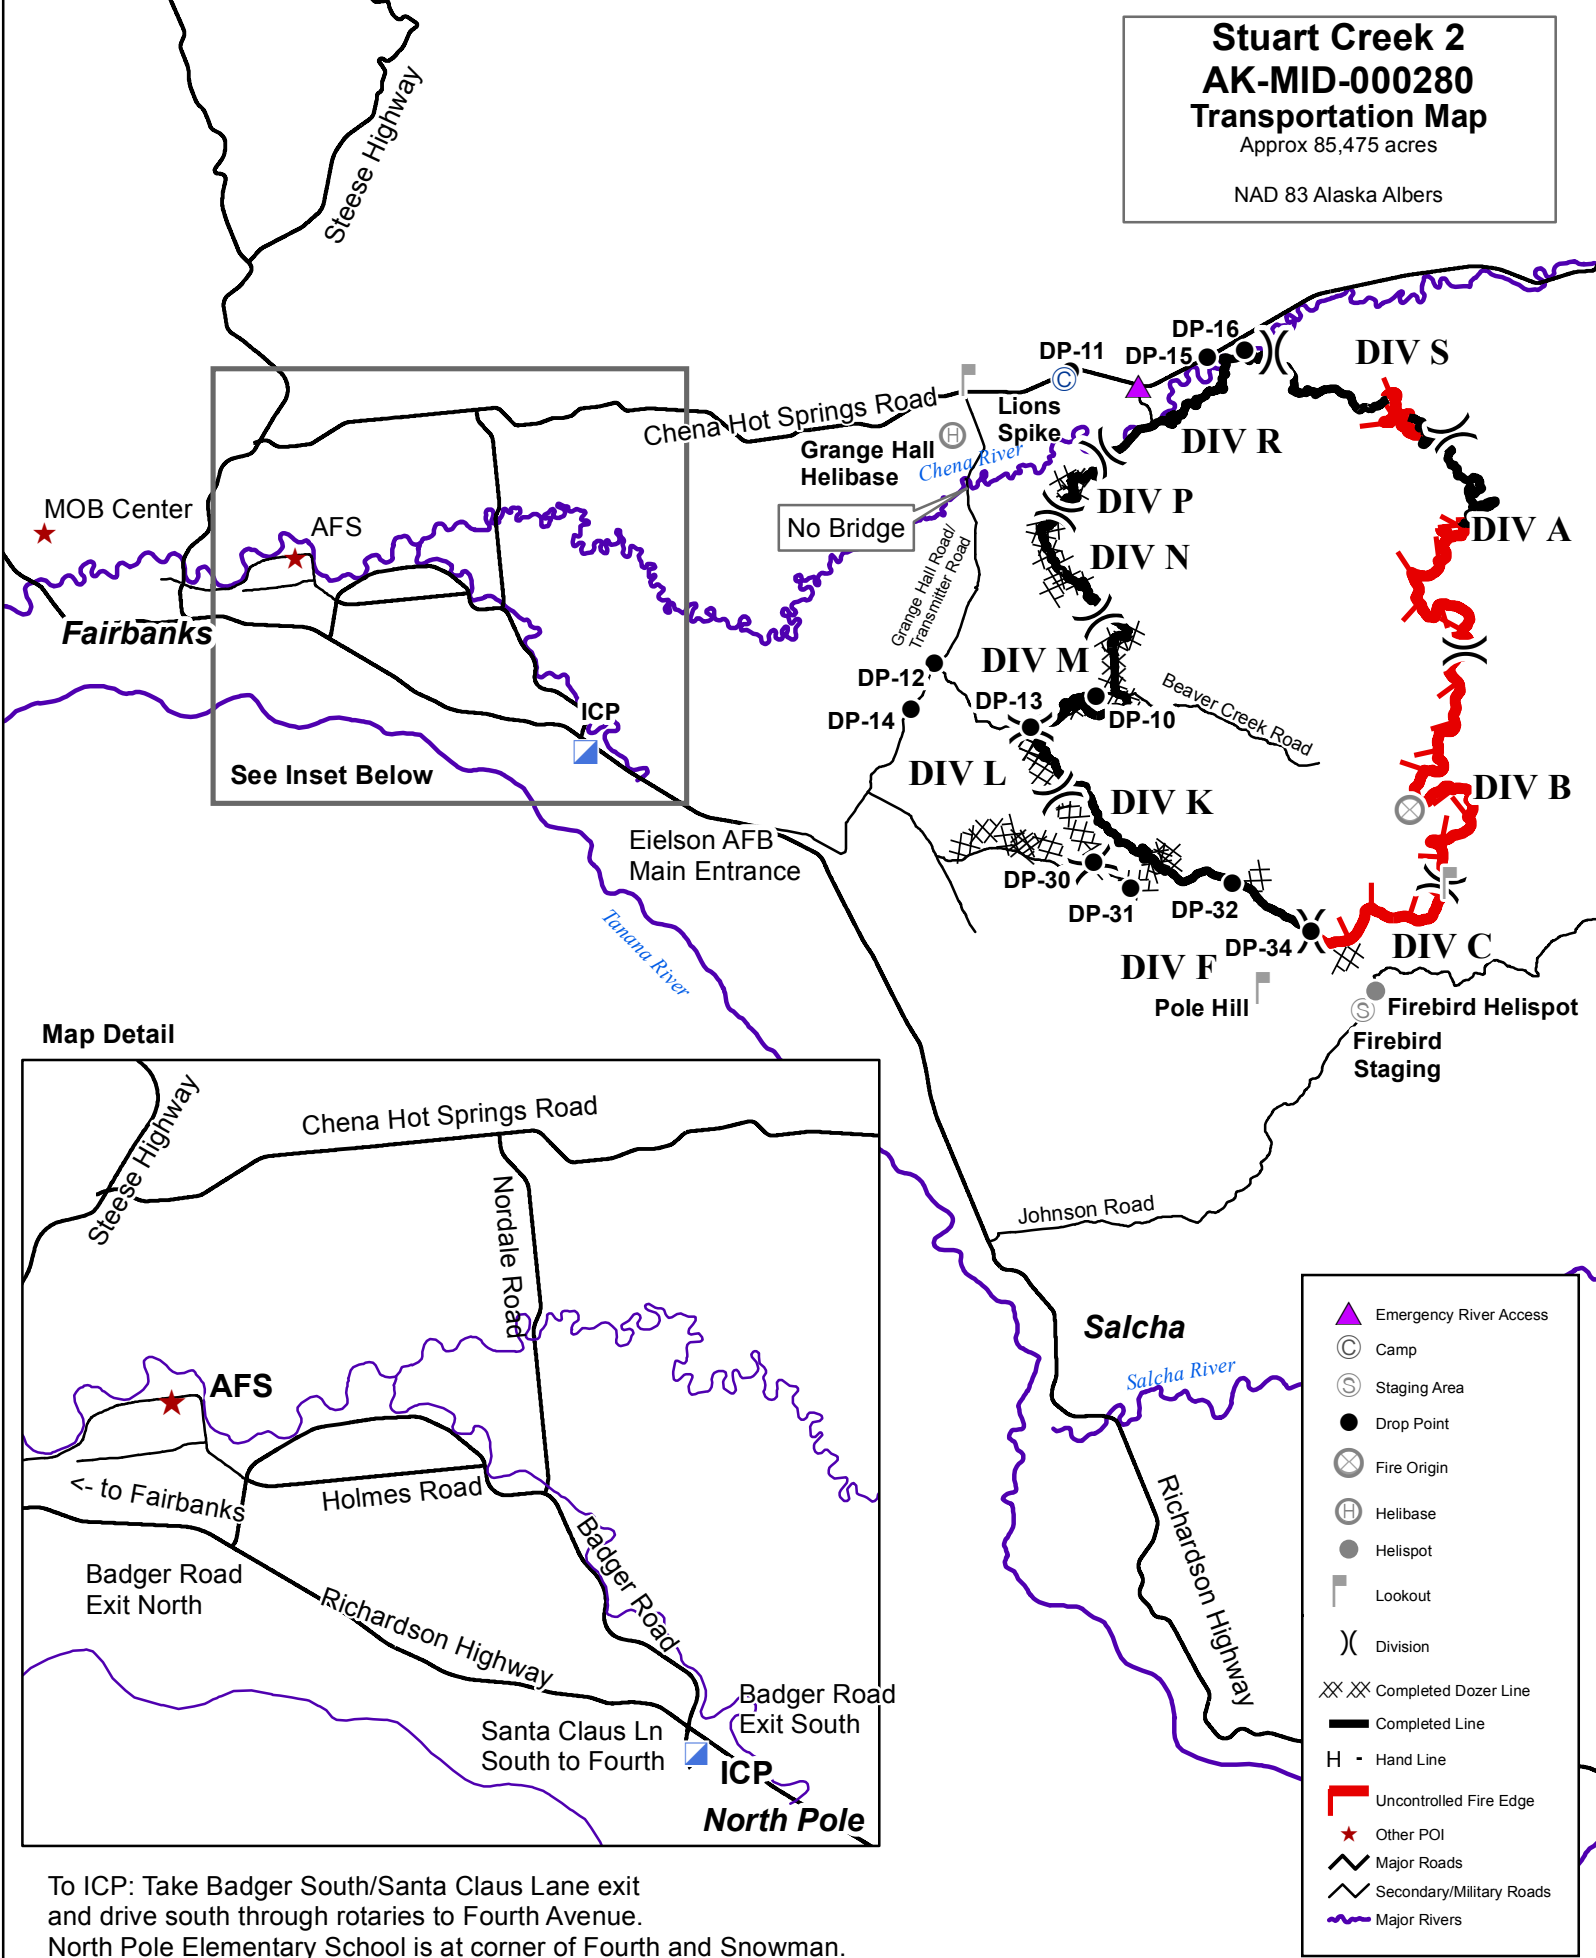

Stuart Creek 2 AK-MID-000280 Transportation Map

Approx 85,475 acres

NAD 83 Alaska Albers

Map Detail

To ICP: Take Badger South/Santa Claus Lane exit and drive south through rotaries to Fourth Avenue. North Pole Elementary School is at corner of Fourth and Snowman.

To Chena Hot Springs Road: Take Badger Road to Nordale, and follow Nordale north to Chena Hot Springs Road.