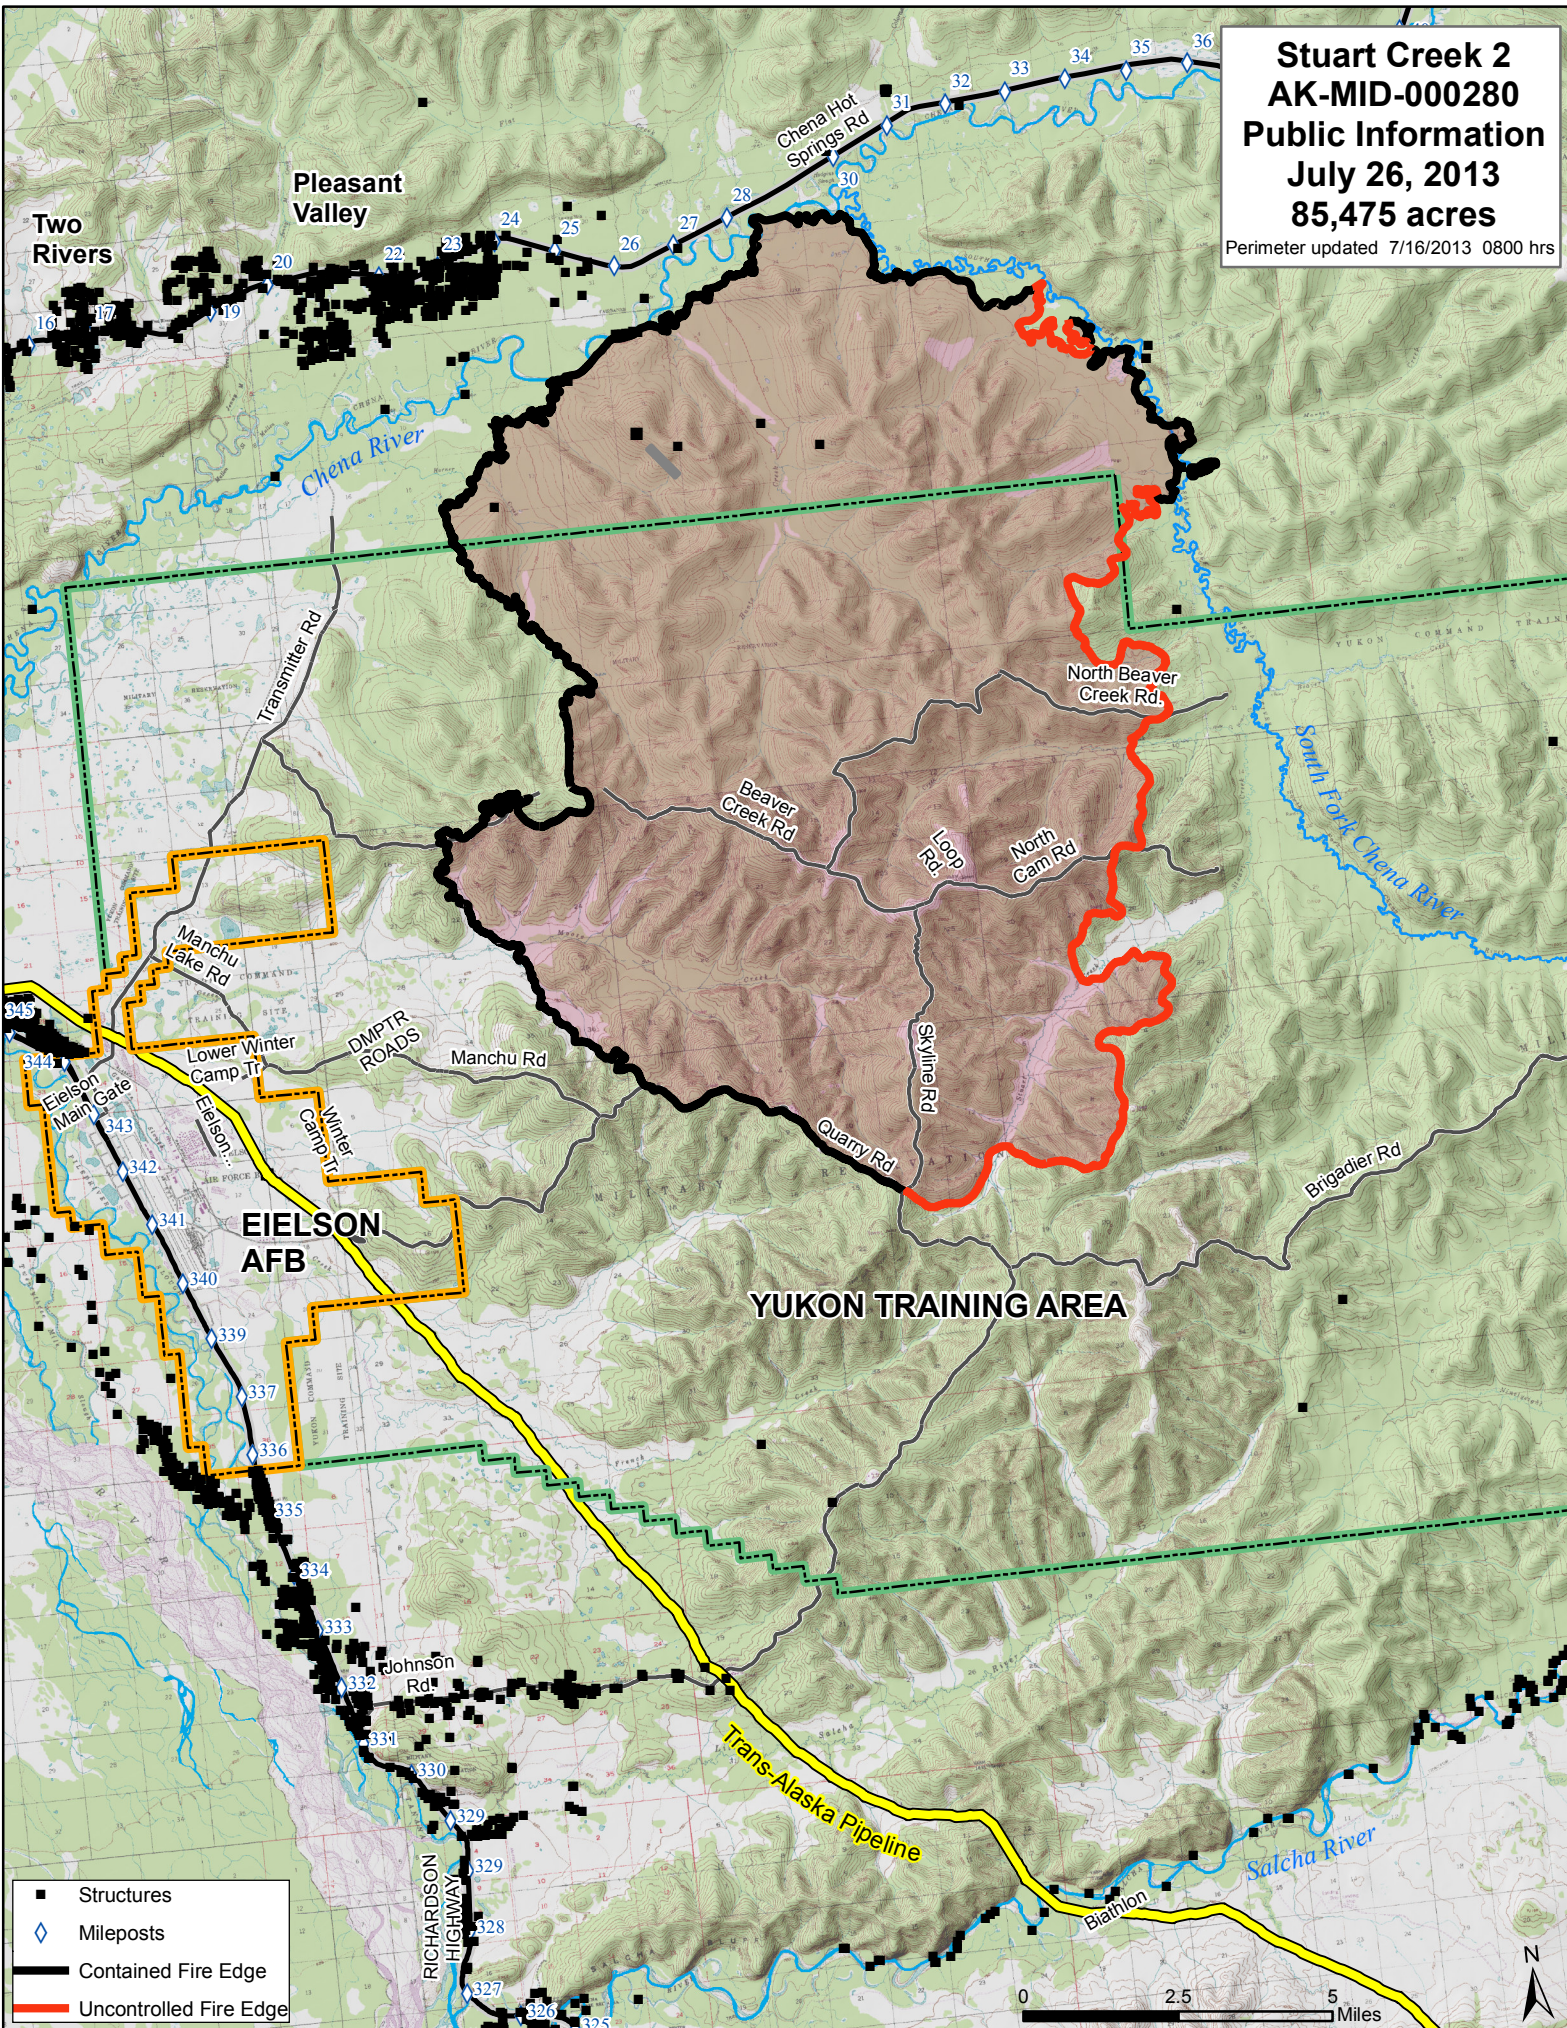

Stuart Creek 2
AK-MID-000280
Public Information
July 26, 2013
85,475 acres
 Perimeter updated 7/16/2013 0800 hrs

- Structures
- ◆ Mileposts
- Contained Fire Edge
- Uncontrolled Fire Edge

0 2.5 5 Miles