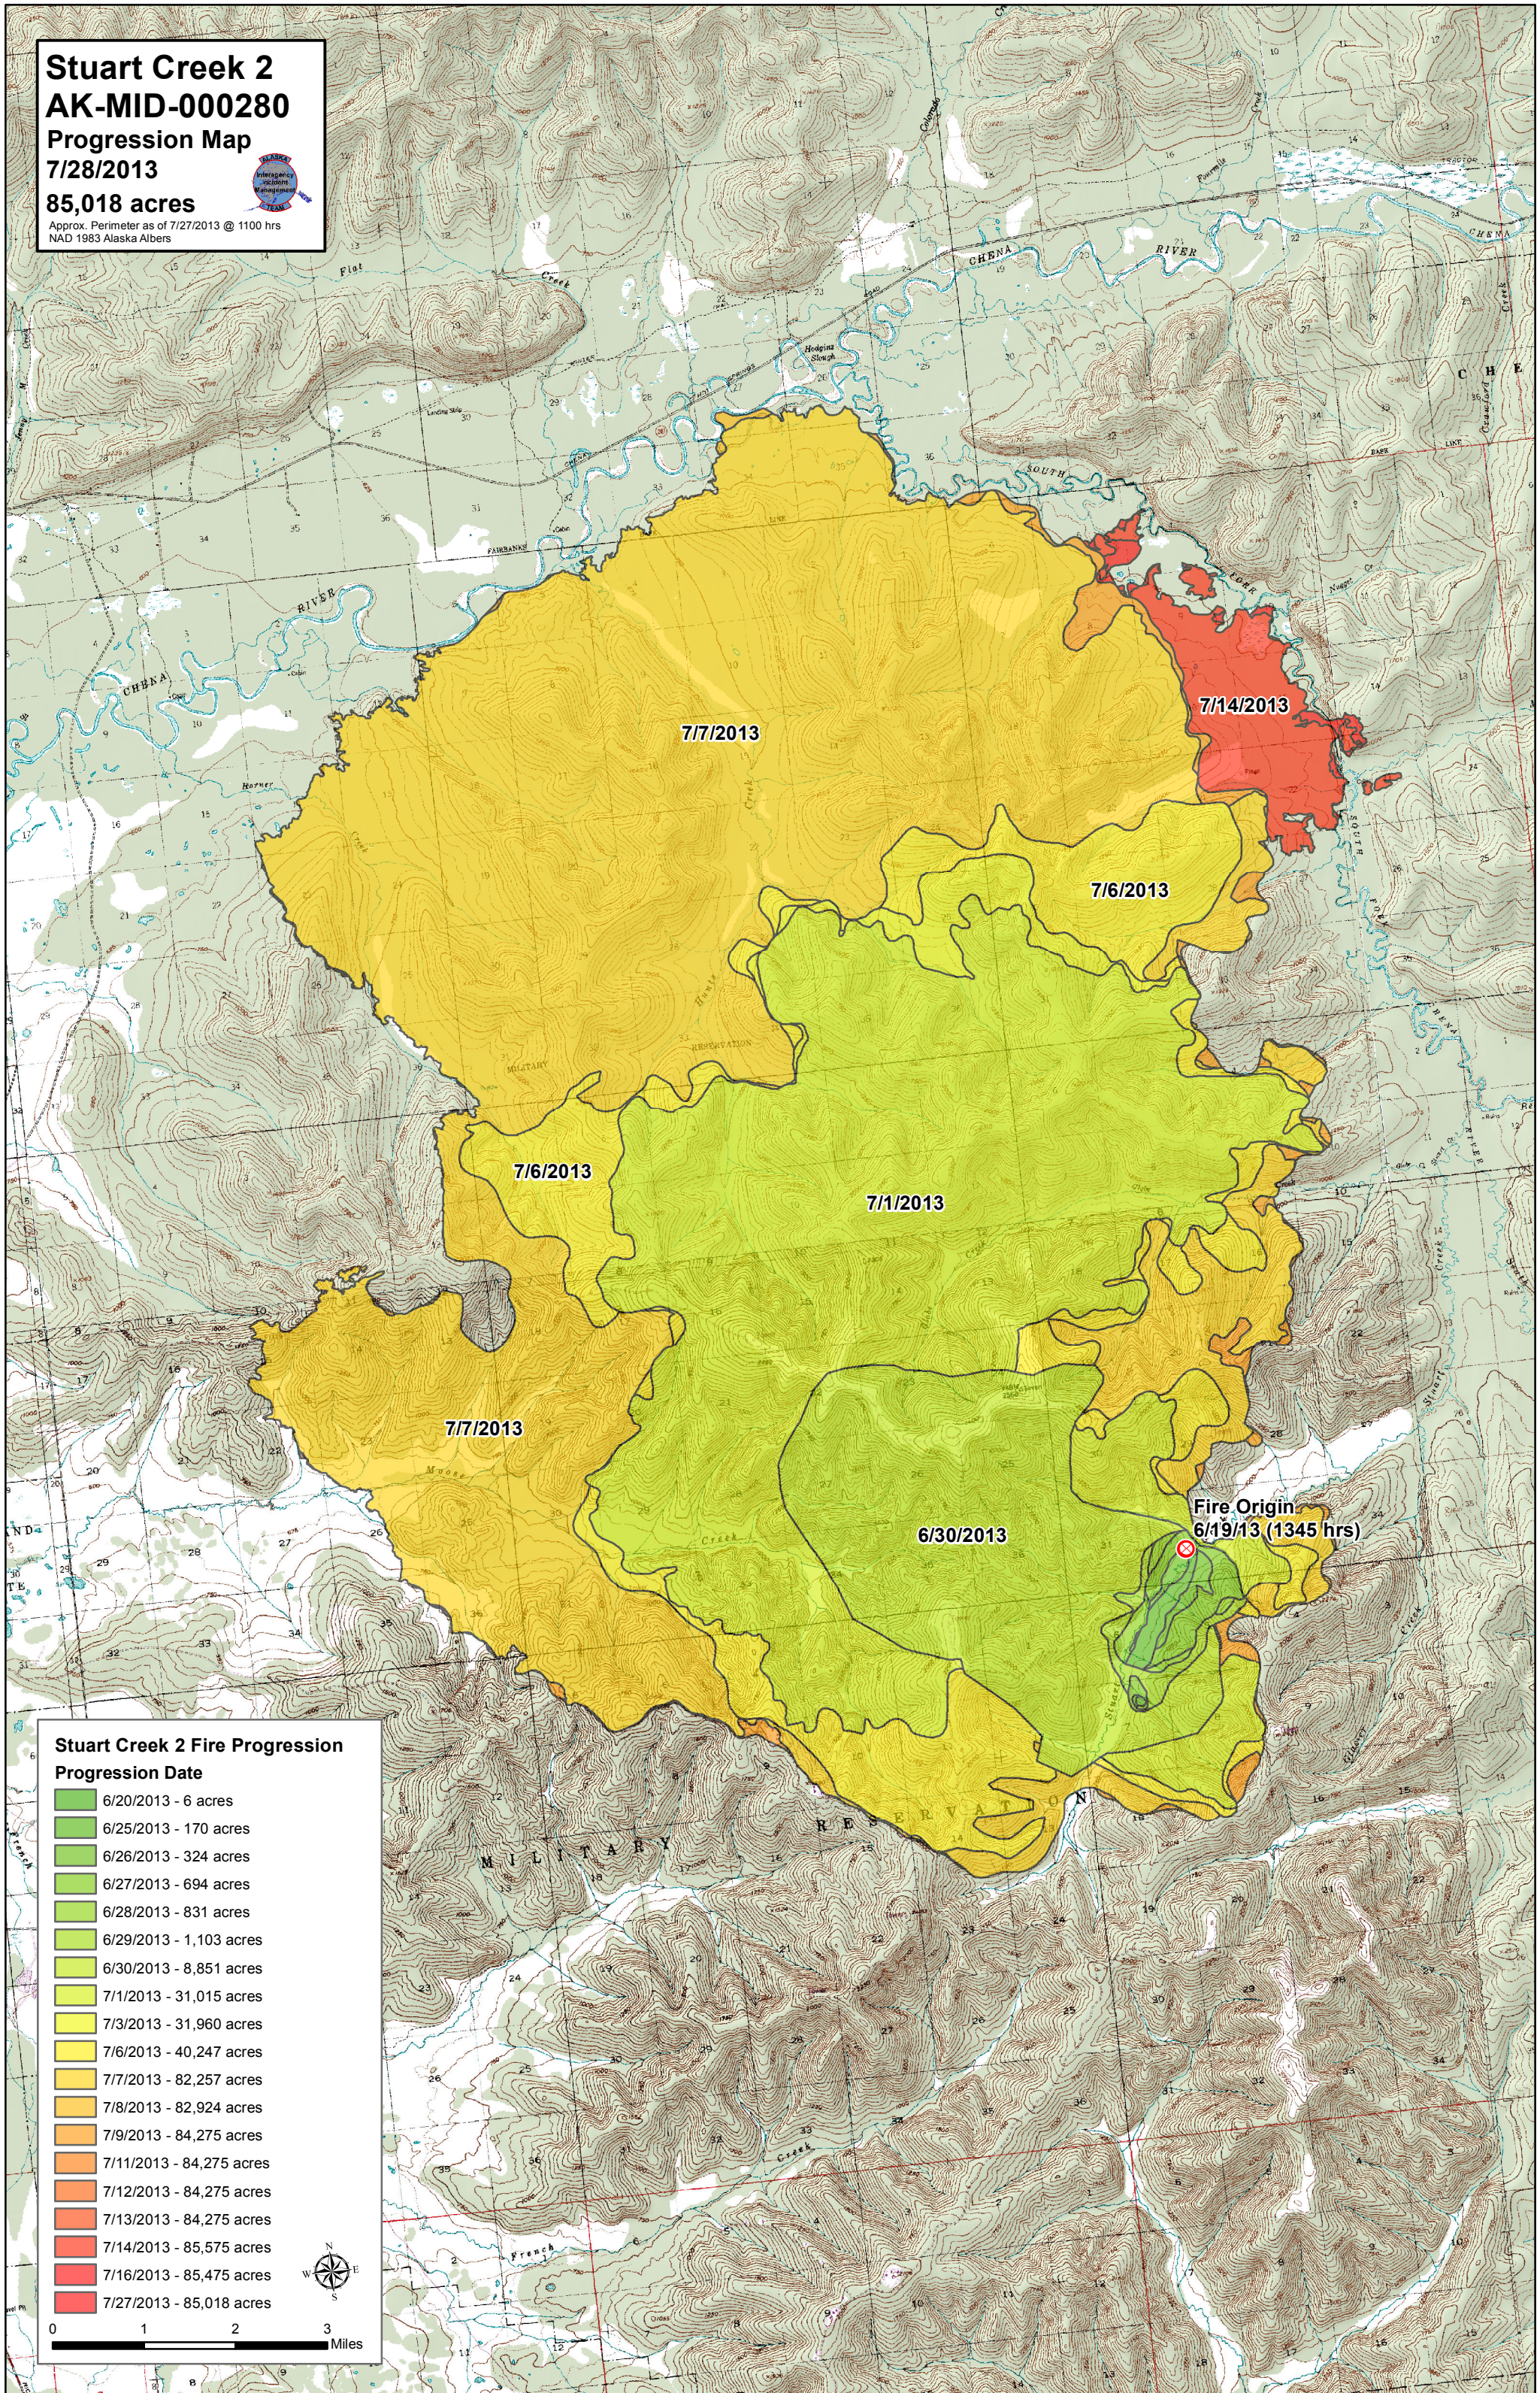

Stuart Creek 2
AK-MID-000280
Progression Map
7/28/2013
85,018 acres
 Approx. Perimeter as of 7/27/2013 @ 1100 hrs
 NAD 1983 Alaska Albers

Stuart Creek 2 Fire Progression

Progression Date	Acres
6/20/2013	6 acres
6/25/2013	170 acres
6/26/2013	324 acres
6/27/2013	694 acres
6/28/2013	831 acres
6/29/2013	1,103 acres
6/30/2013	8,851 acres
7/1/2013	31,015 acres
7/3/2013	31,960 acres
7/6/2013	40,247 acres
7/7/2013	82,257 acres
7/8/2013	82,924 acres
7/9/2013	84,275 acres
7/11/2013	84,275 acres
7/12/2013	84,275 acres
7/13/2013	84,275 acres
7/14/2013	85,575 acres
7/16/2013	85,475 acres
7/27/2013	85,018 acres

0 1 2 3 Miles