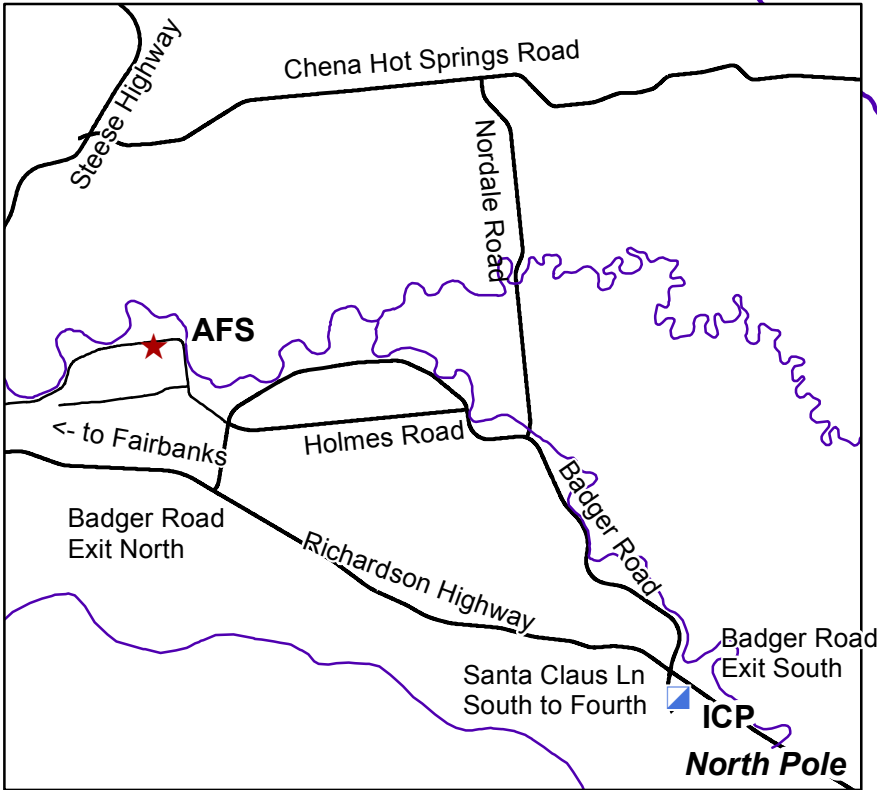

Stuart Creek 2 AK-MID-000280 Transportation Map

Approx 85,018 acres

NAD 83 Alaska Albers

Map Detail

To ICP: Take Badger South/Santa Claus Lane exit and drive south through rotaries to Fourth Avenue. North Pole Elementary School is at corner of Fourth and Snowman.

To Chena Hot Springs Road: Take Badger Road to Nordale, and follow Nordale north to Chena Hot Springs Road.

0 2.5 5 10 Miles