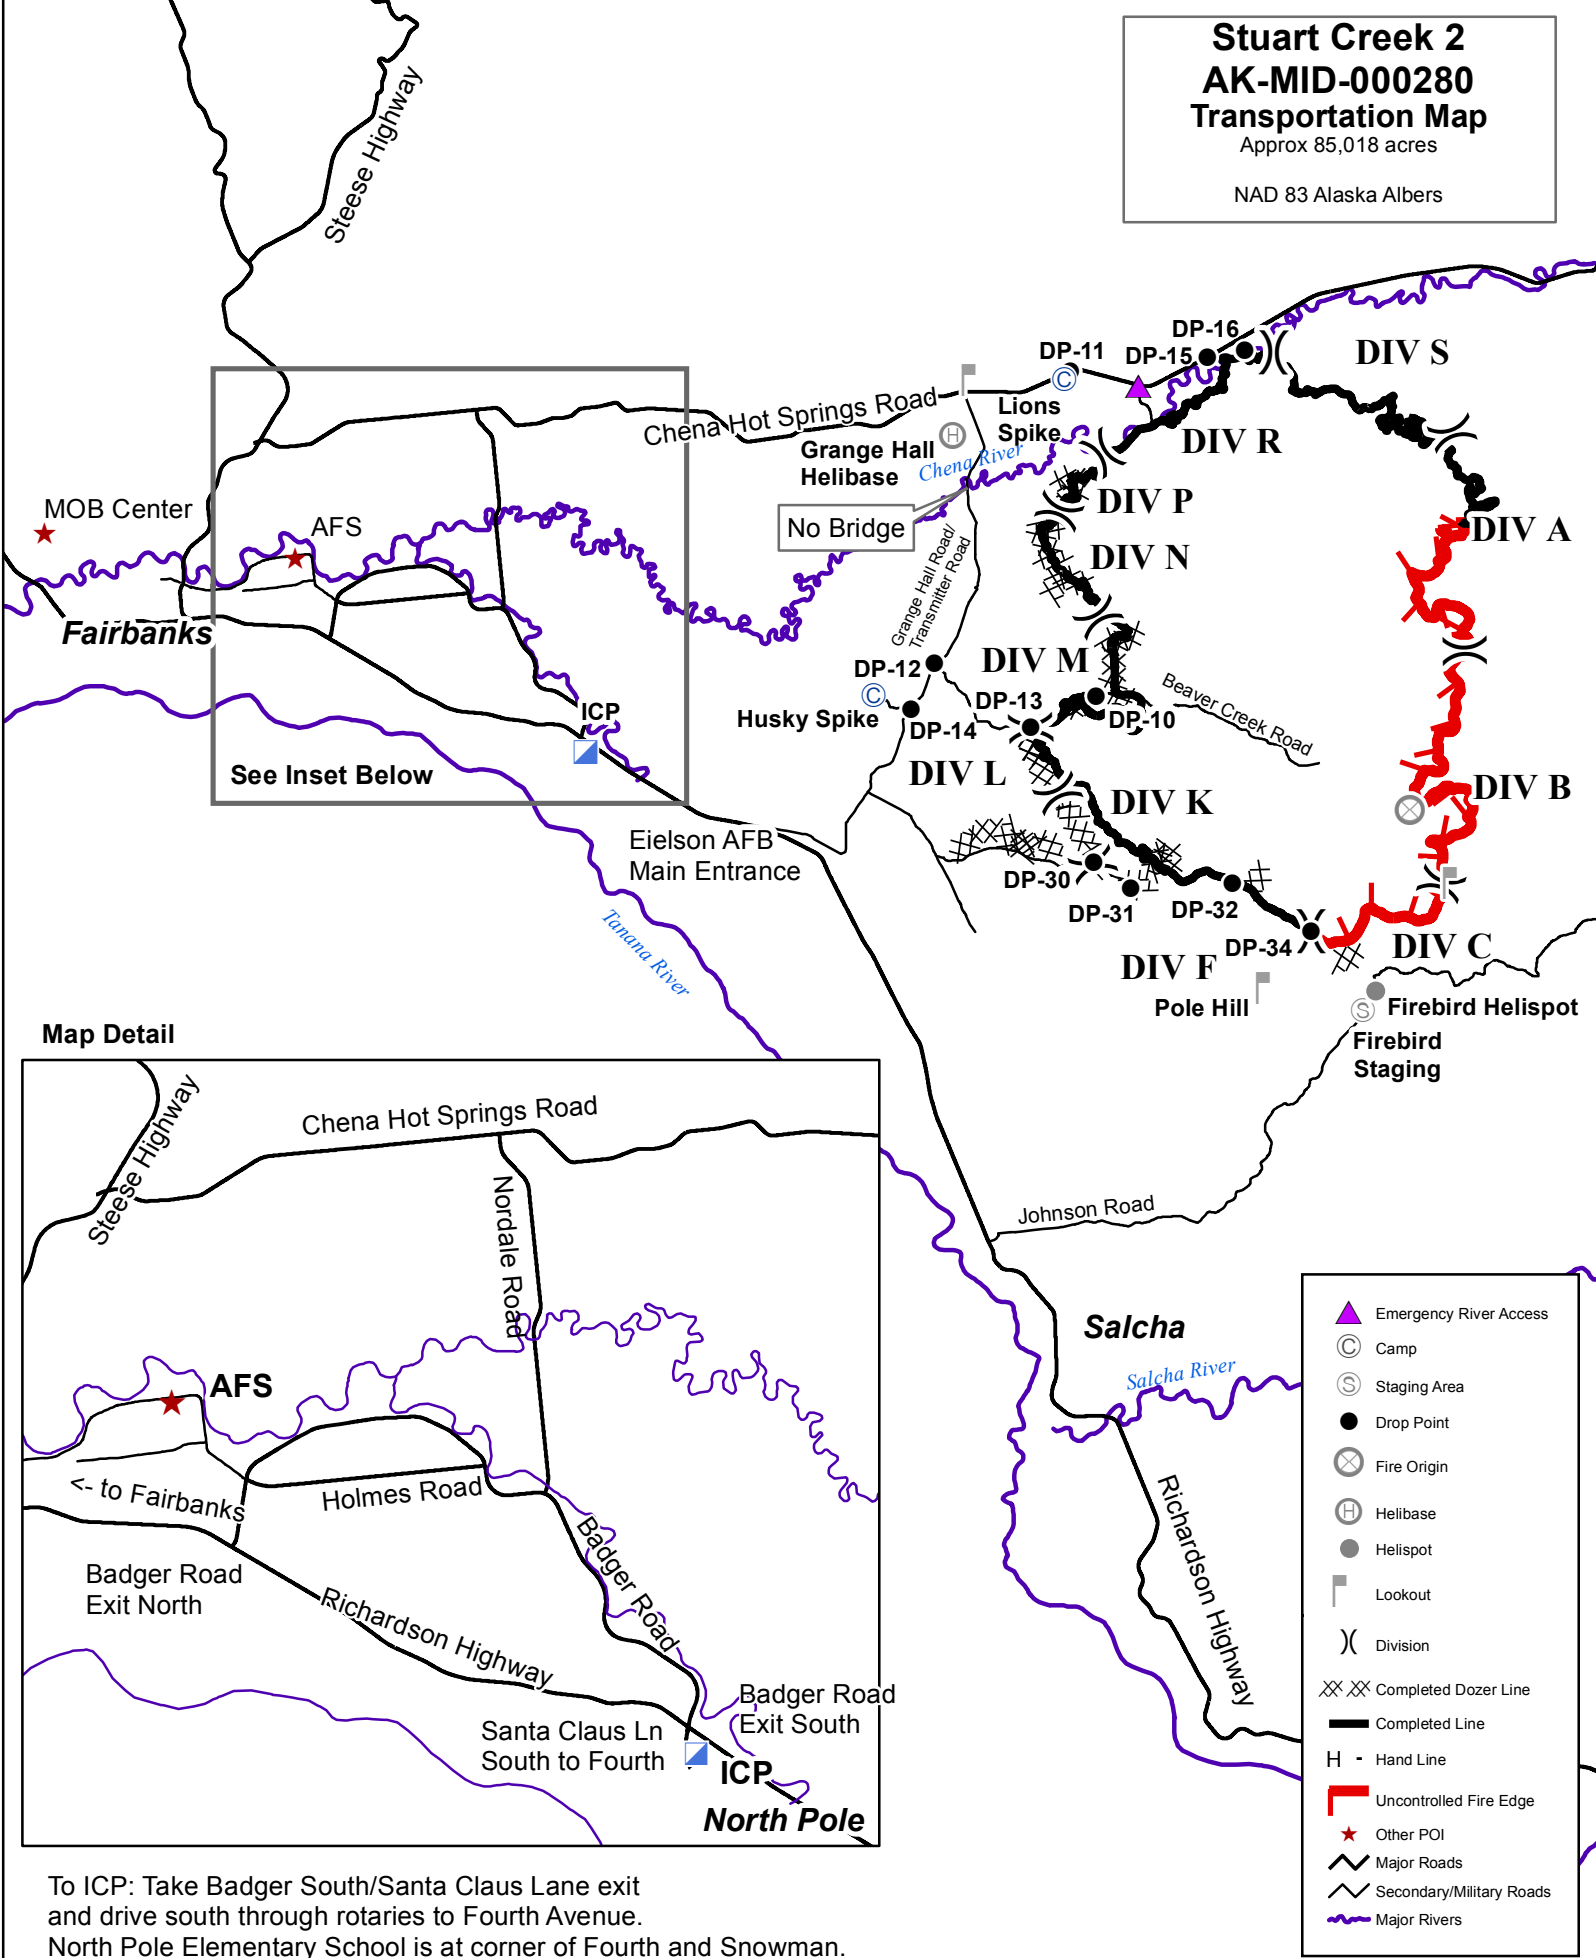

Stuart Creek 2 AK-MID-000280 Transportation Map

Approx 85,018 acres

NAD 83 Alaska Albers

Map Detail

To ICP: Take Badger South/Santa Claus Lane exit and drive south through rotaries to Fourth Avenue. North Pole Elementary School is at corner of Fourth and Snowman.

To Chena Hot Springs Road: Take Badger Road to Nordale, and follow Nordale north to Chena Hot Springs Road.

0 2.5 5 10 Miles