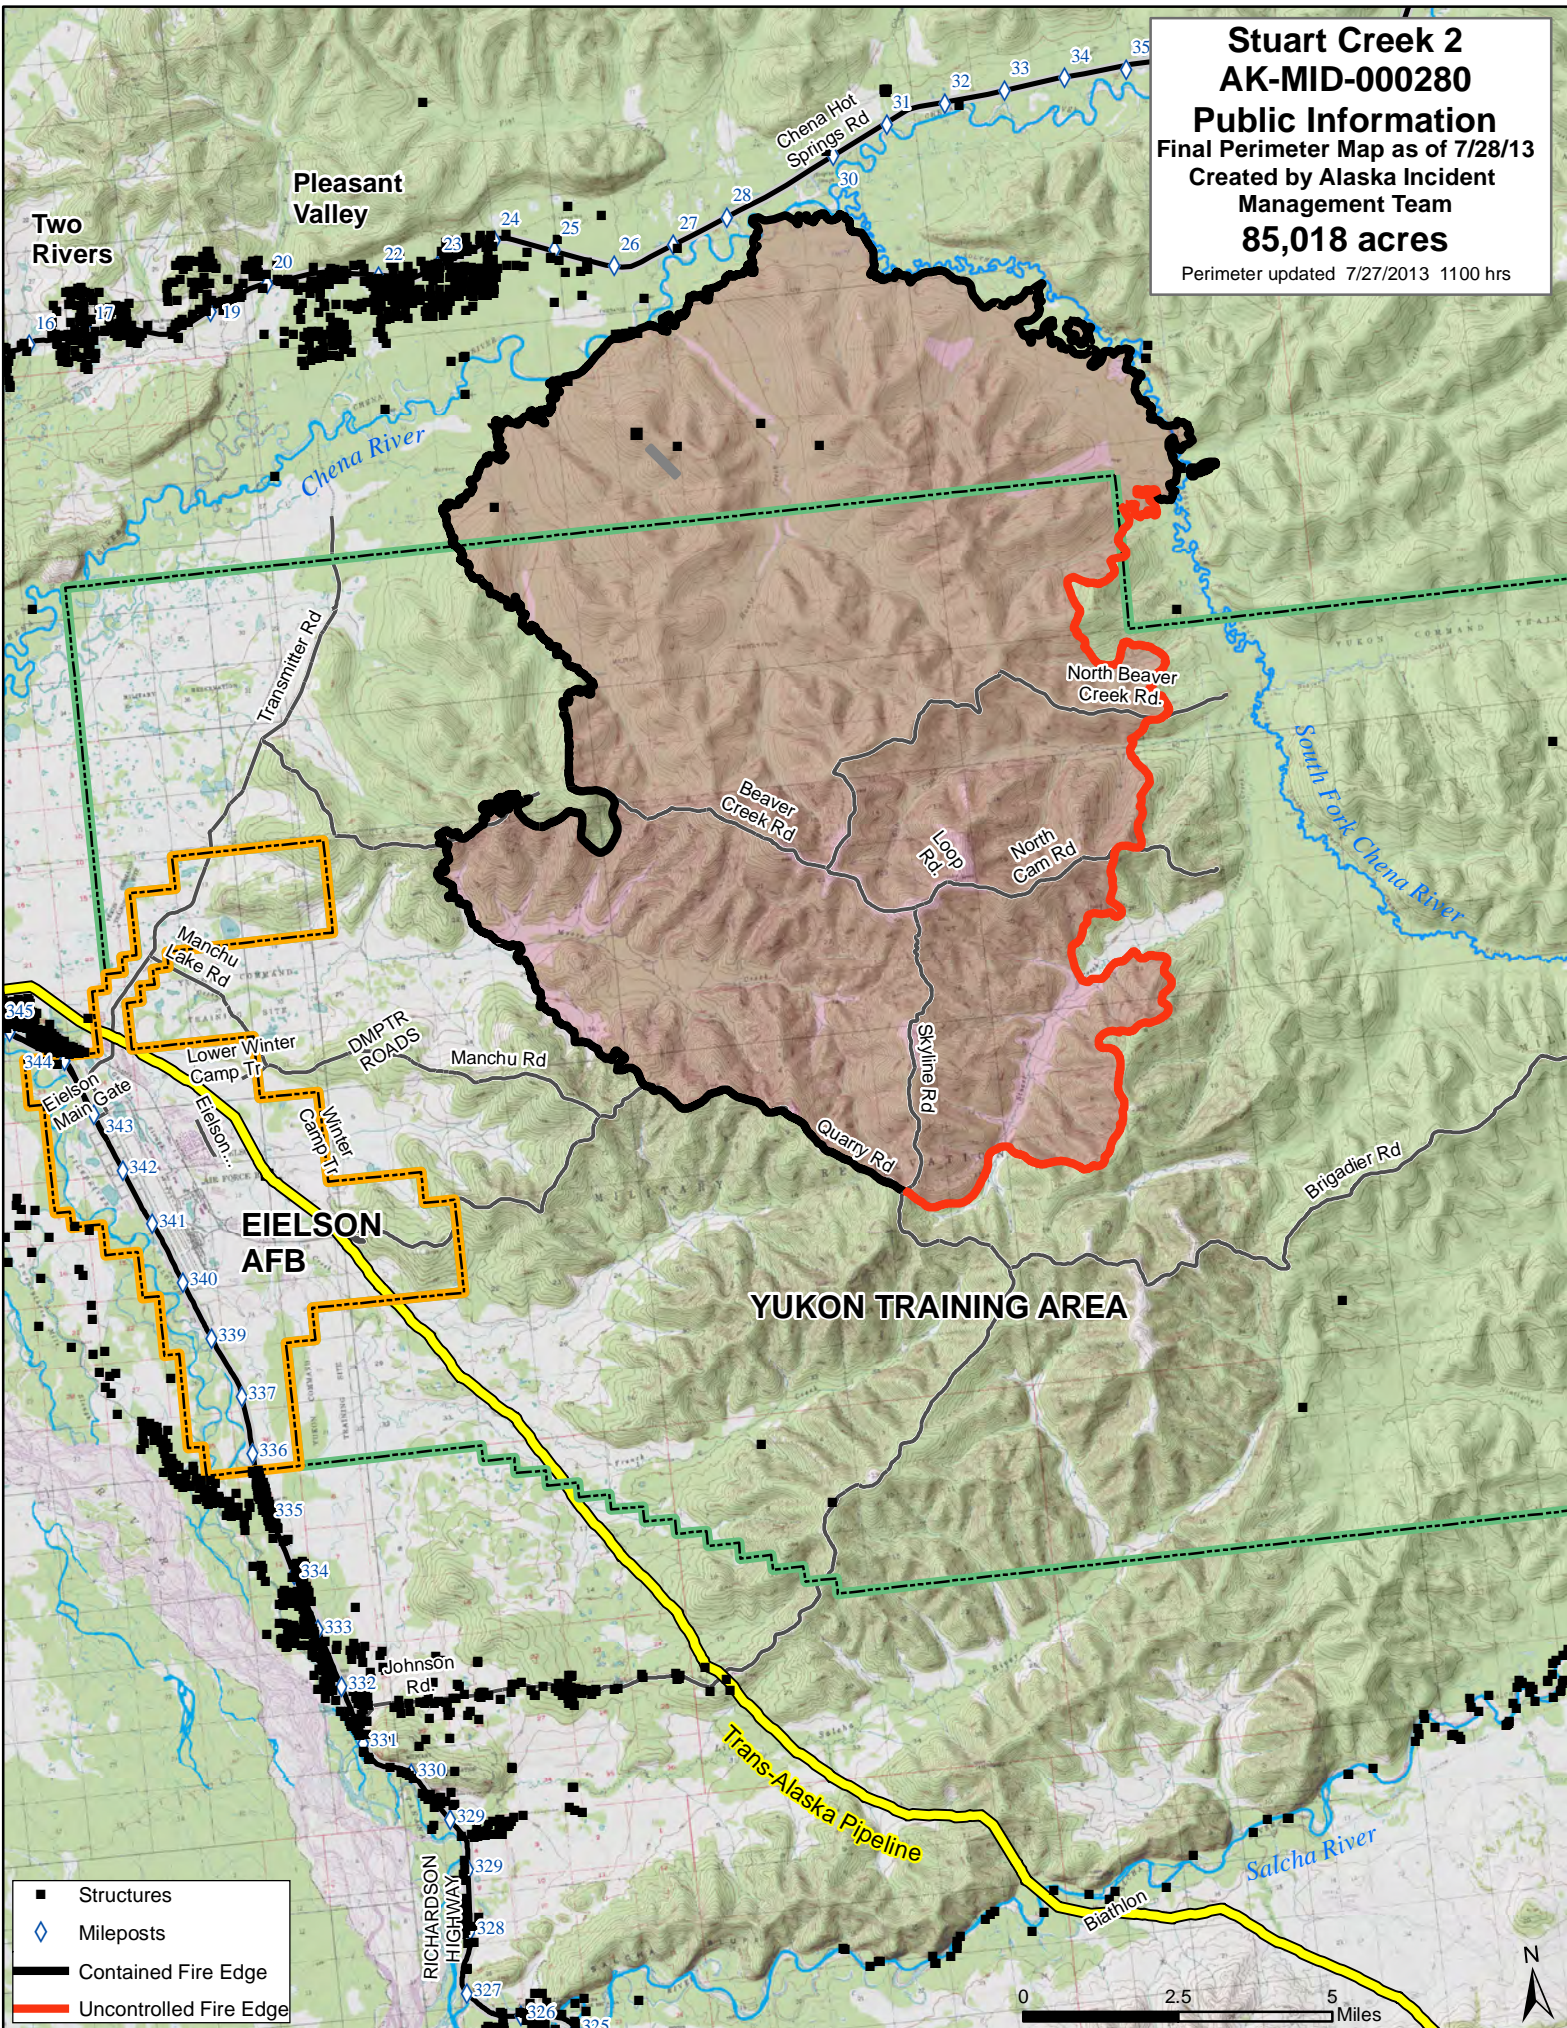

**Stuart Creek 2
AK-MID-000280**

Public Information
Final Perimeter Map as of 7/28/13
Created by Alaska Incident
Management Team

85,018 acres

Perimeter updated 7/27/2013 1100 hrs

- Structures
- ◆ Mileposts
- Contained Fire Edge
- Uncontrolled Fire Edge

0 2.5 5 Miles