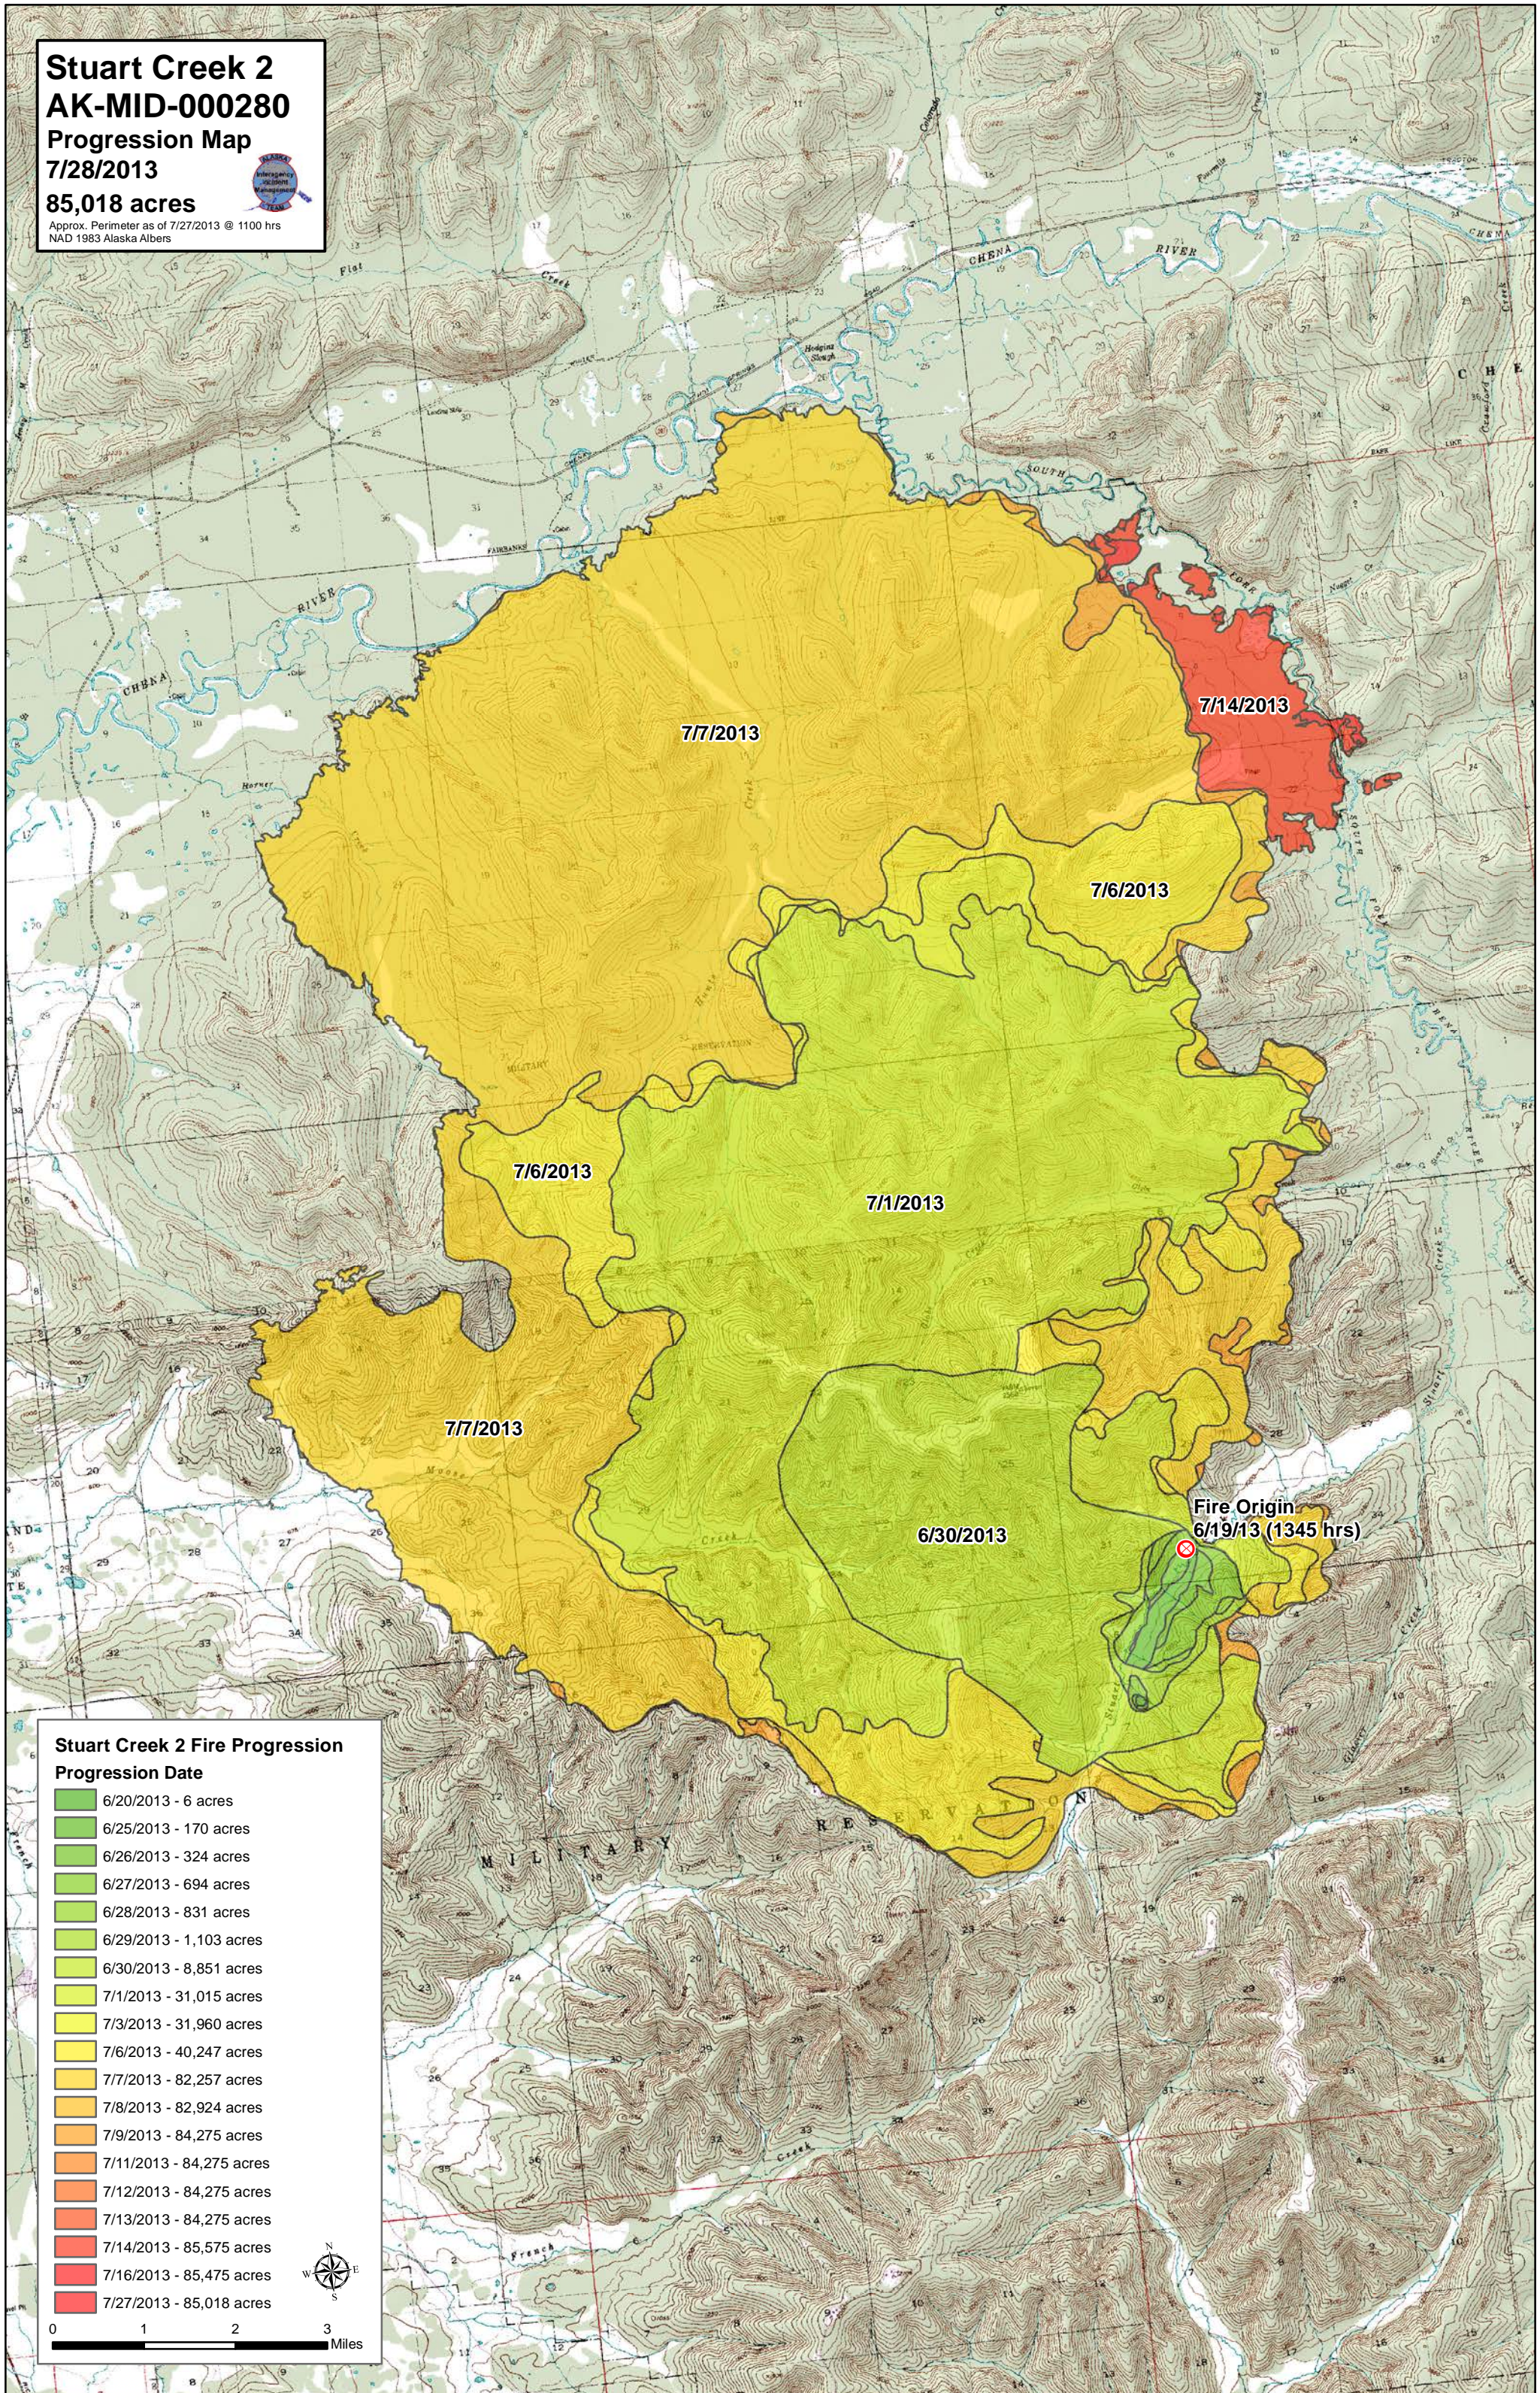

Stuart Creek 2
AK-MID-000280
Progression Map
7/28/2013

85,018 acres

Approx. Perimeter as of 7/27/2013 @ 1100 hrs
 NAD 1983 Alaska Albers

Stuart Creek 2 Fire Progression
Progression Date

- 6/20/2013 - 6 acres
- 6/25/2013 - 170 acres
- 6/26/2013 - 324 acres
- 6/27/2013 - 694 acres
- 6/28/2013 - 831 acres
- 6/29/2013 - 1,103 acres
- 6/30/2013 - 8,851 acres
- 7/1/2013 - 31,015 acres
- 7/3/2013 - 31,960 acres
- 7/6/2013 - 40,247 acres
- 7/7/2013 - 82,257 acres
- 7/8/2013 - 82,924 acres
- 7/9/2013 - 84,275 acres
- 7/11/2013 - 84,275 acres
- 7/12/2013 - 84,275 acres
- 7/13/2013 - 84,275 acres
- 7/14/2013 - 85,575 acres
- 7/16/2013 - 85,475 acres
- 7/27/2013 - 85,018 acres