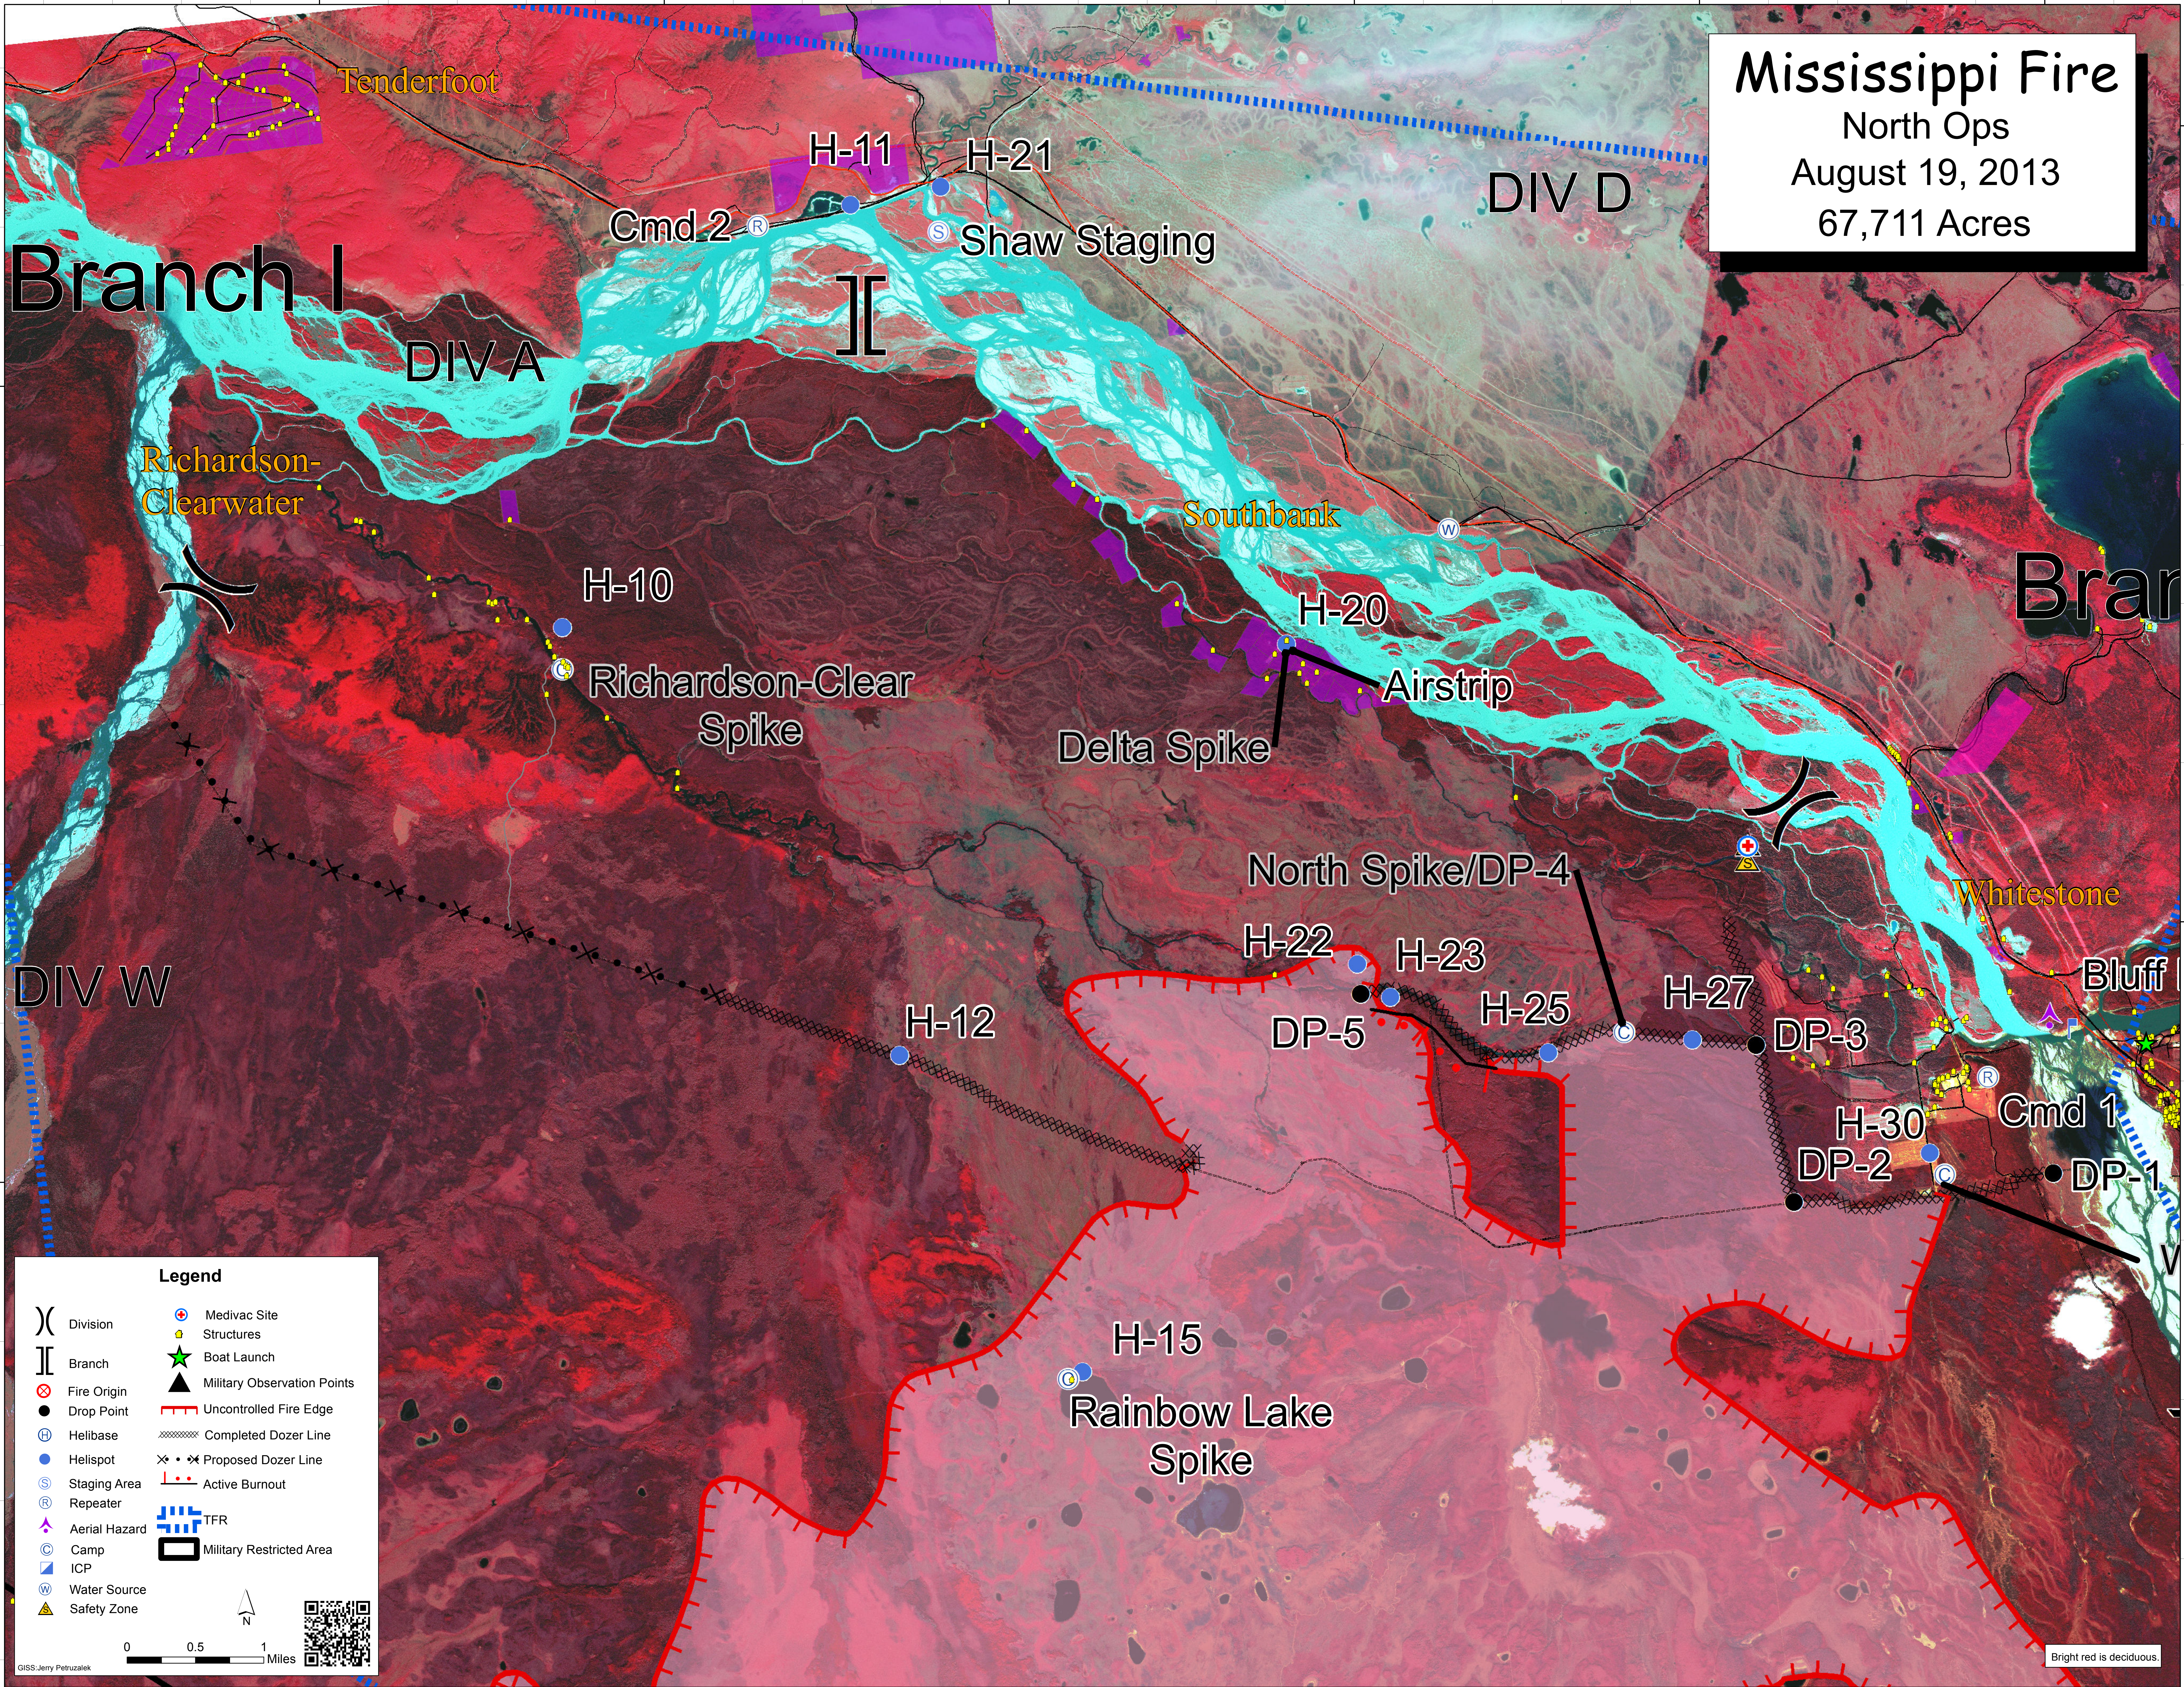

**Mississippi Fire**  
 North Ops  
 August 19, 2013  
 67,711 Acres

**Legend**

(X) Division	⊕ Medivac Site
II Branch	★ Structures
⊗ Fire Origin	★ Boat Launch
● Drop Point	▲ Military Observation Points
⊕ Helibase	— Uncontrolled Fire Edge
⊙ Helispot	⊗ Completed Dozer Line
⊙ Staging Area	⊗ Proposed Dozer Line
⊙ Repeater	⊗ Active Burnout
▲ Aerial Hazard	▨ TFR
⊙ Camp	⬜ Military Restricted Area
⊙ ICP	
⊙ Water Source	
⊙ Safety Zone	

0 0.5 1 Miles

Bright red is deciduous.