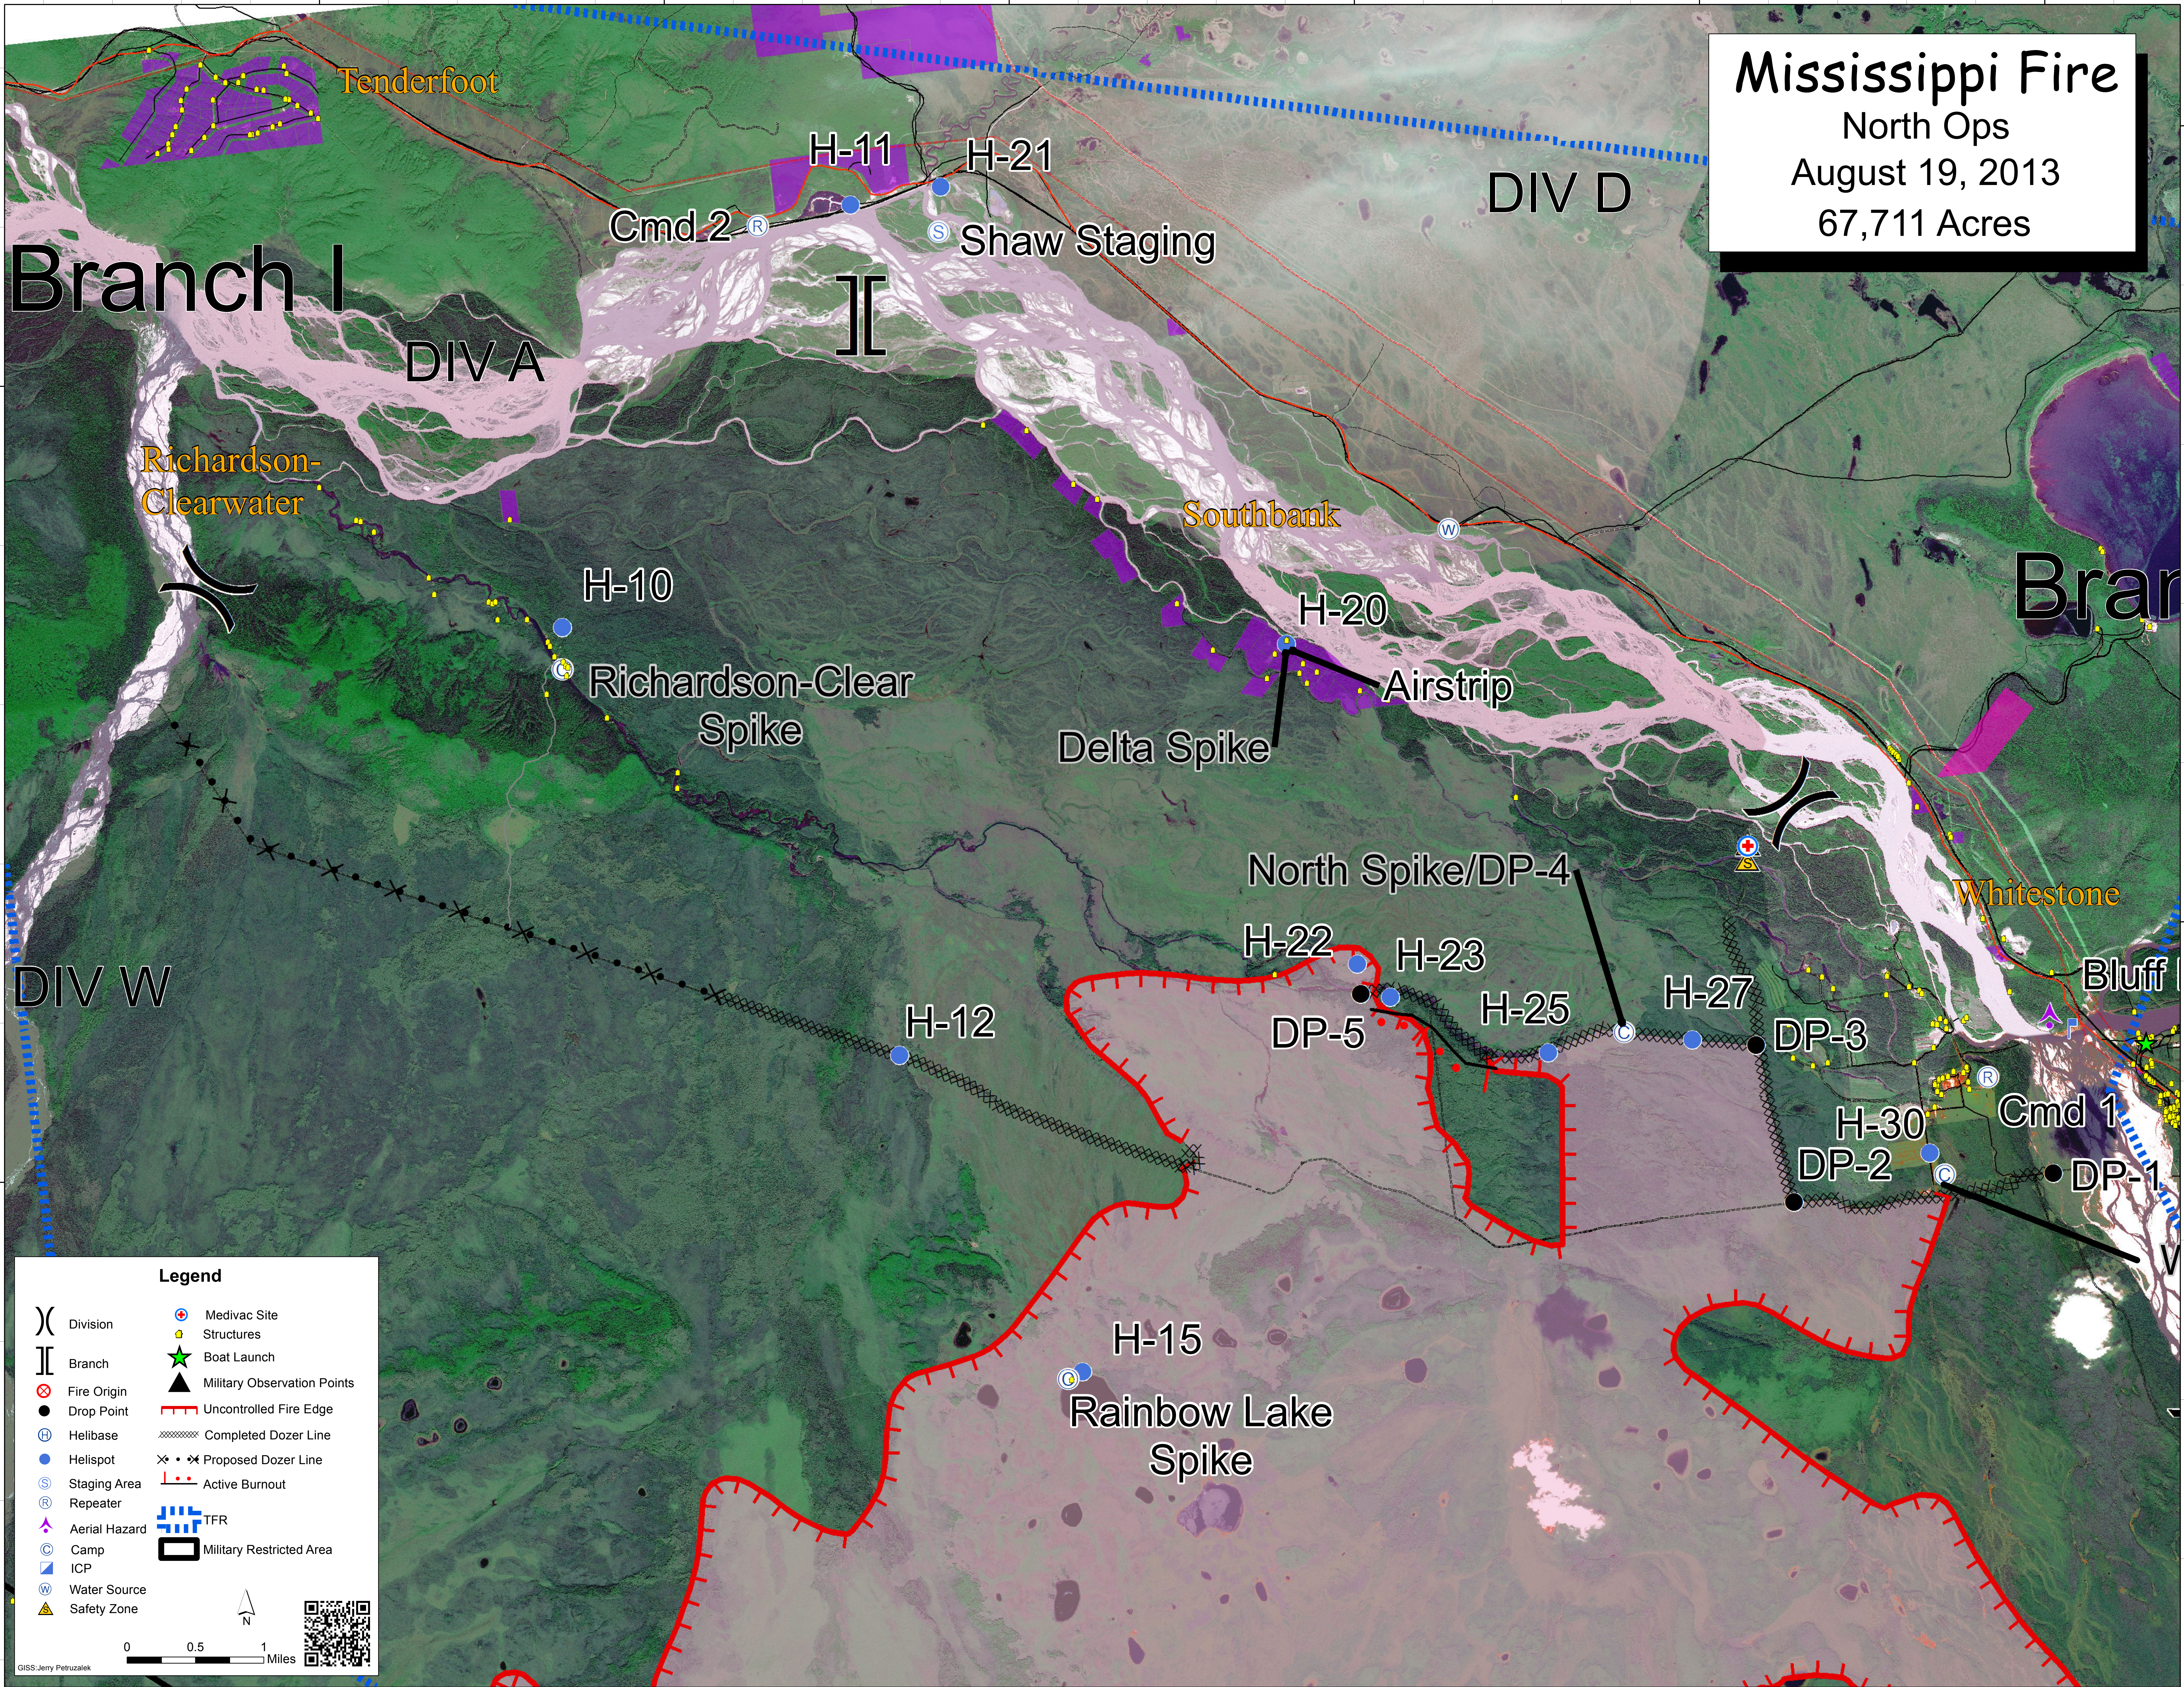

**Mississippi Fire**  
 North Ops  
 August 19, 2013  
 67,711 Acres

**Legend**

(X) Division	⊕ Medivac Site
II Branch	⬢ Structures
⊗ Fire Origin	★ Boat Launch
● Drop Point	▲ Military Observation Points
⊕ Helibase	— Uncontrolled Fire Edge
⊙ Helispot	⊗ Completed Dozer Line
⊙ Staging Area	⊗ Proposed Dozer Line
⊙ Repeater	⊗ Active Burnout
⊙ Aerial Hazard	⊗ TFR
⊙ Camp	⊗ Military Restricted Area
⊙ ICP	
⊙ Water Source	
⊙ Safety Zone	

0 0.5 1 Miles

GISS: Jerry Petruzalek