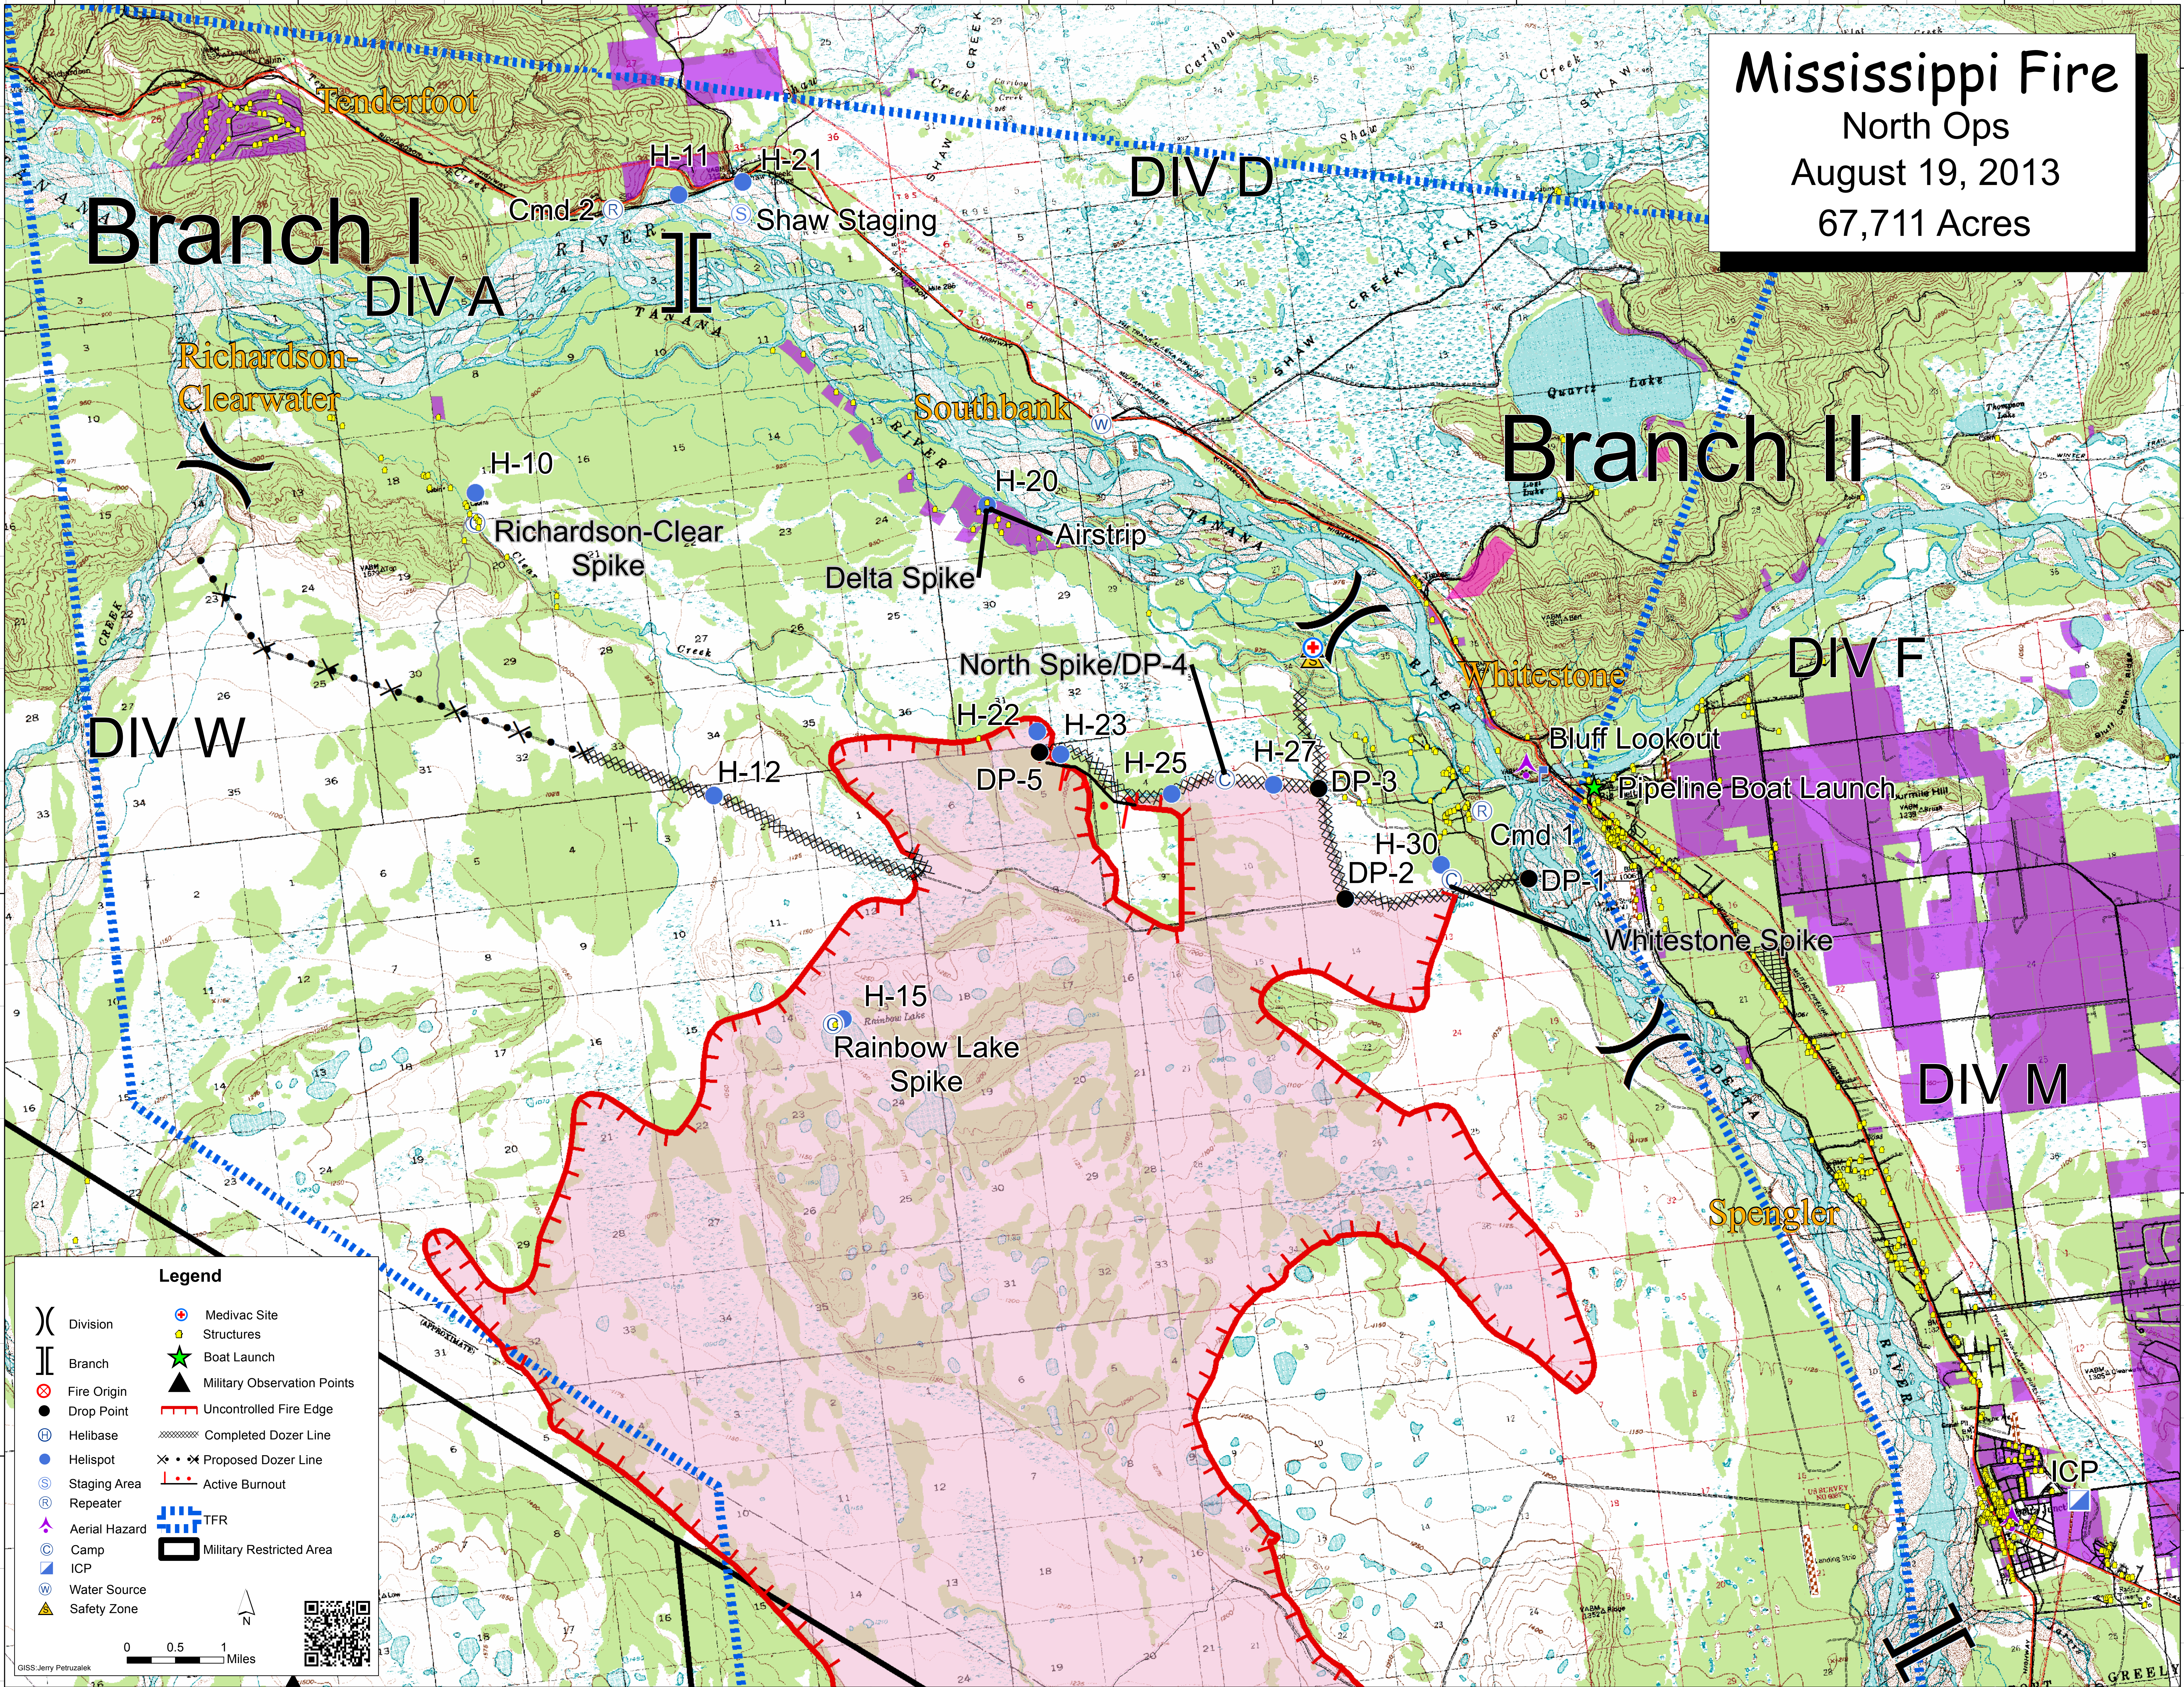

Mississippi Fire
 North Ops
 August 19, 2013
 67,711 Acres

Legend

(X) Division	⊕ Medivac Site
II Branch	★ Structures
⊗ Fire Origin	★ Boat Launch
● Drop Point	▲ Military Observation Points
⊕ Helibase	— Uncontrolled Fire Edge
⊕ Helispot	⊗ Completed Dozer Line
⊕ Staging Area	⊗ Proposed Dozer Line
⊕ Repeater	⊗ Active Burnout
⊕ Aerial Hazard	⊗ TFR
⊕ Camp	⊗ Military Restricted Area
⊕ ICP	
⊕ Water Source	
⊕ Safety Zone	

0 0.5 1 Miles