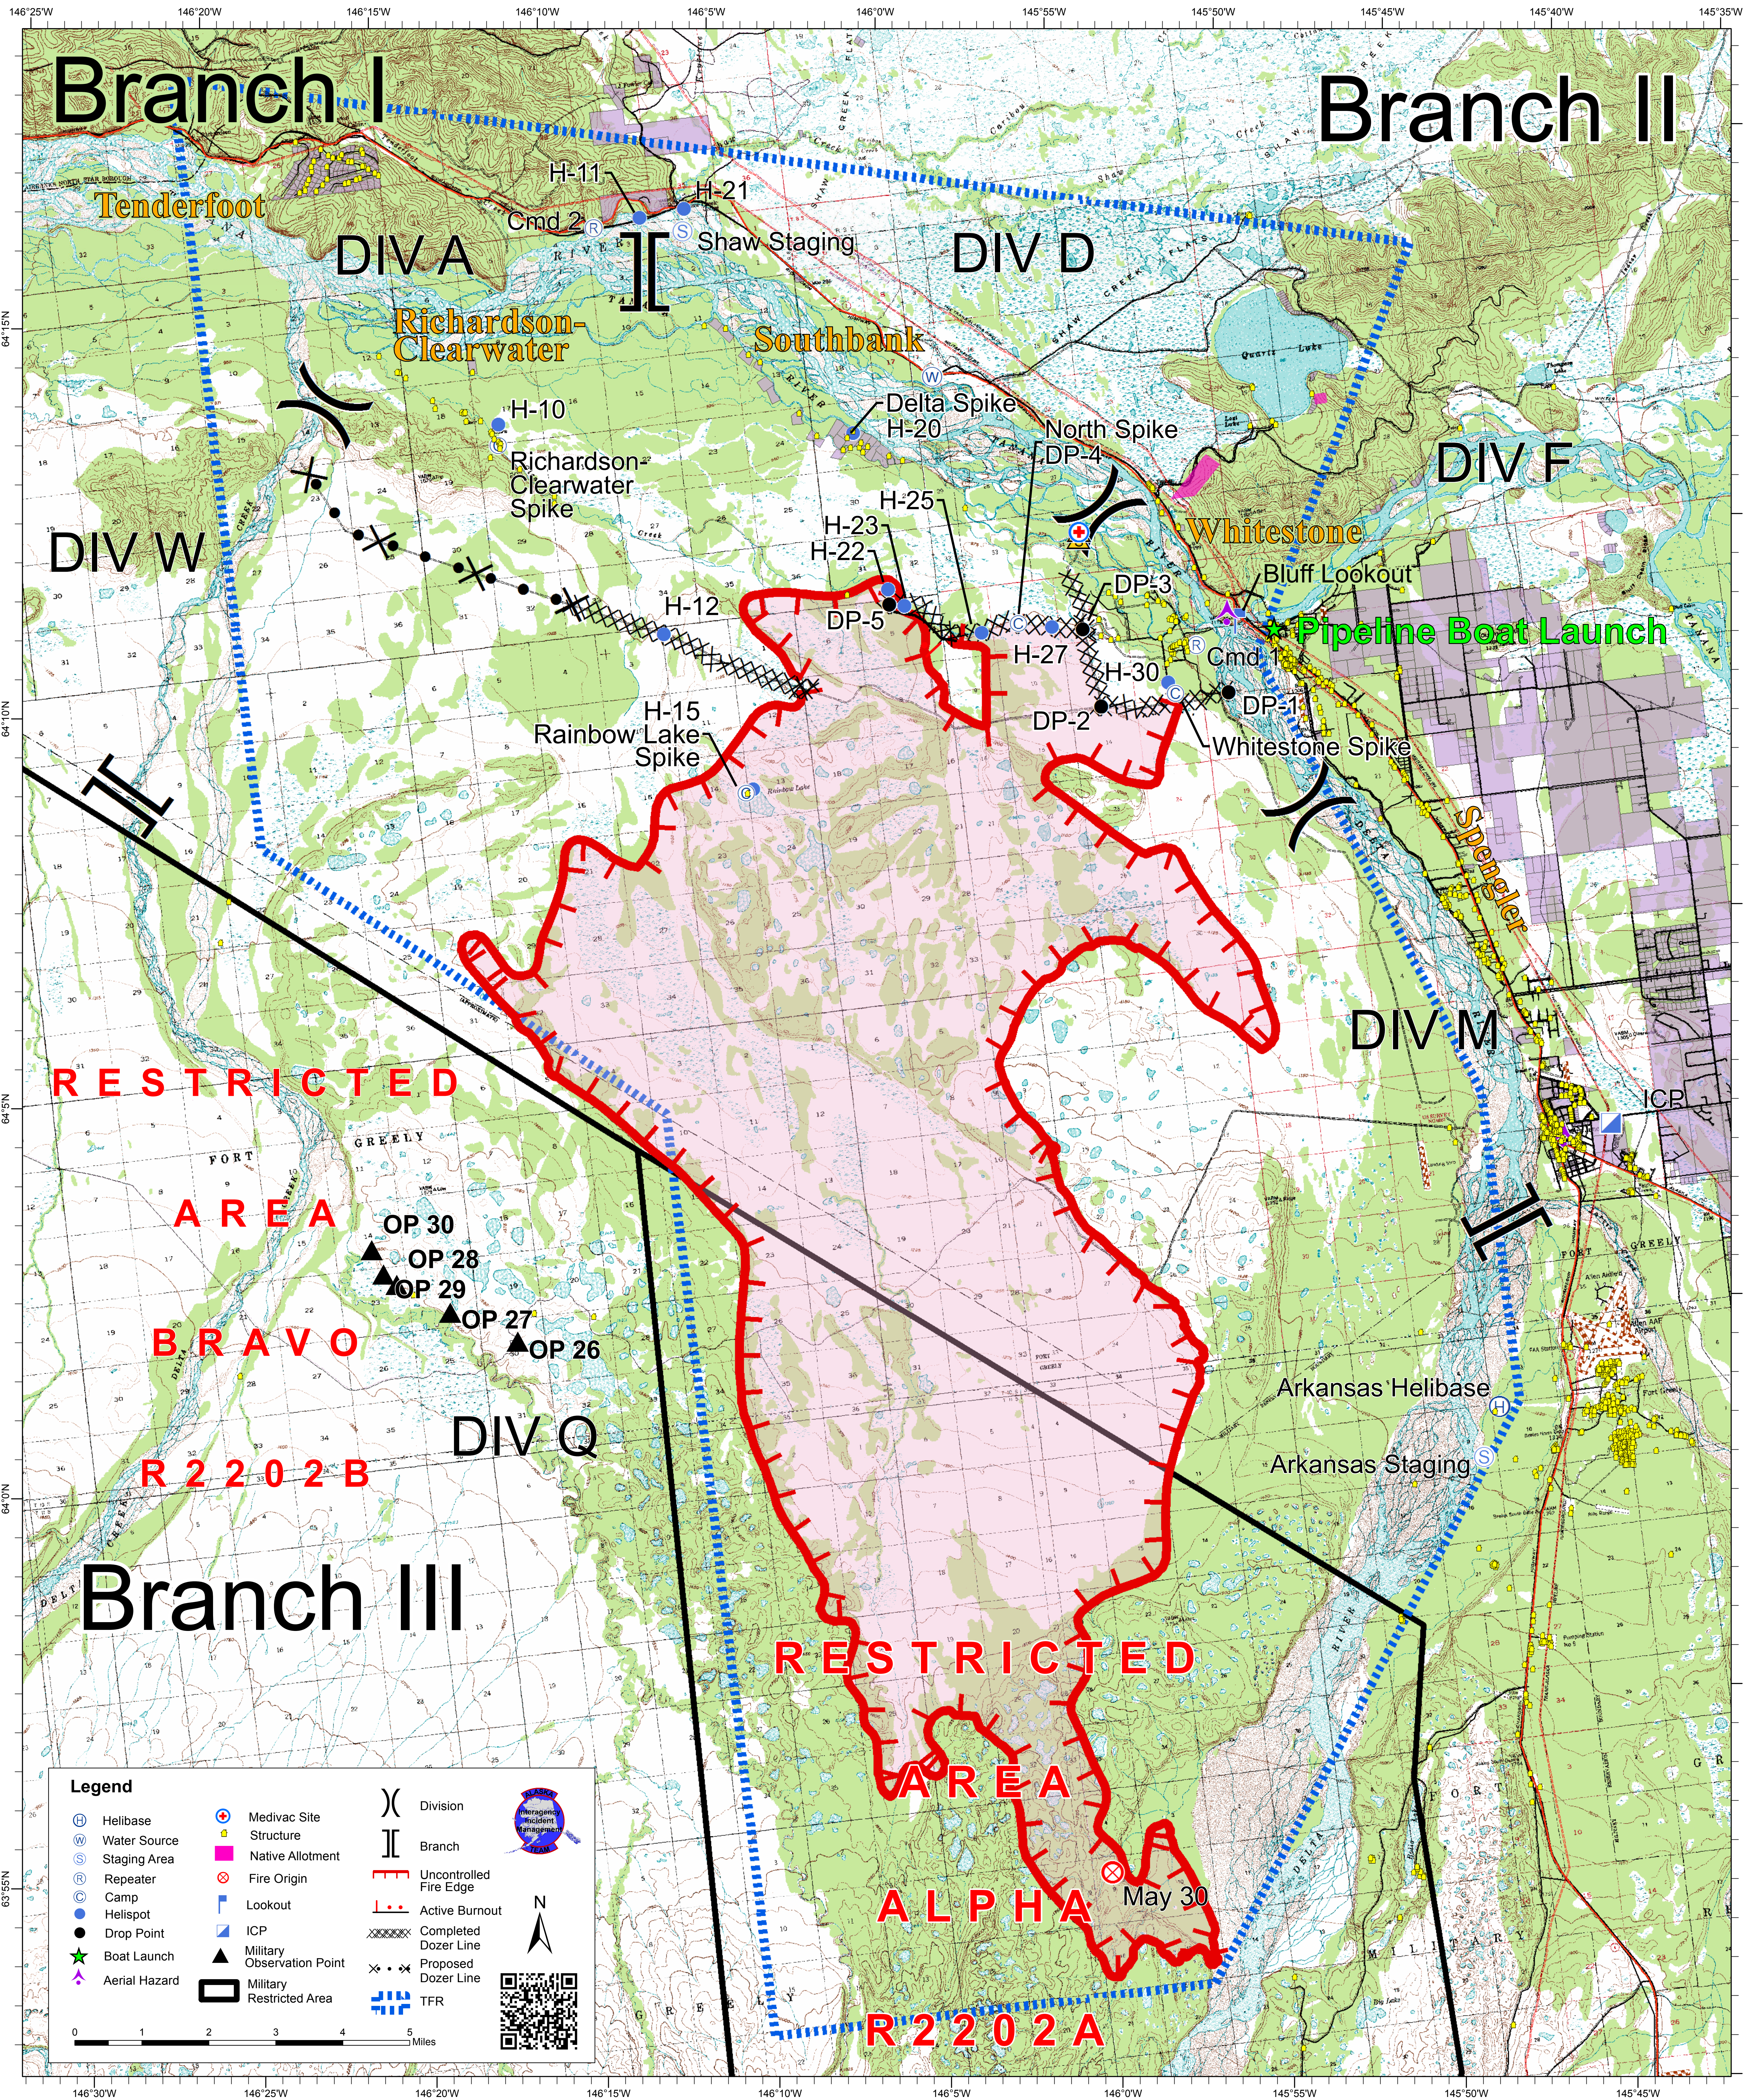

Mississippi Fire

AK-MID-117

Day Shift August 19, 2013

67,711 Acres

Legend

Helibase	Medivac Site	Division	
Water Source	Structure	Branch	Uncontrolled Fire Edge
Staging Area	Native Allotment	Active Burnout	Completed Dozer Line
Repeater	Fire Origin	Proposed Dozer Line	TFR
Camp	Lookout	Military Observation Point	Restricted Area
Helispot	ICP	Military Restricted Area	
Drop Point	Aerial Hazard		