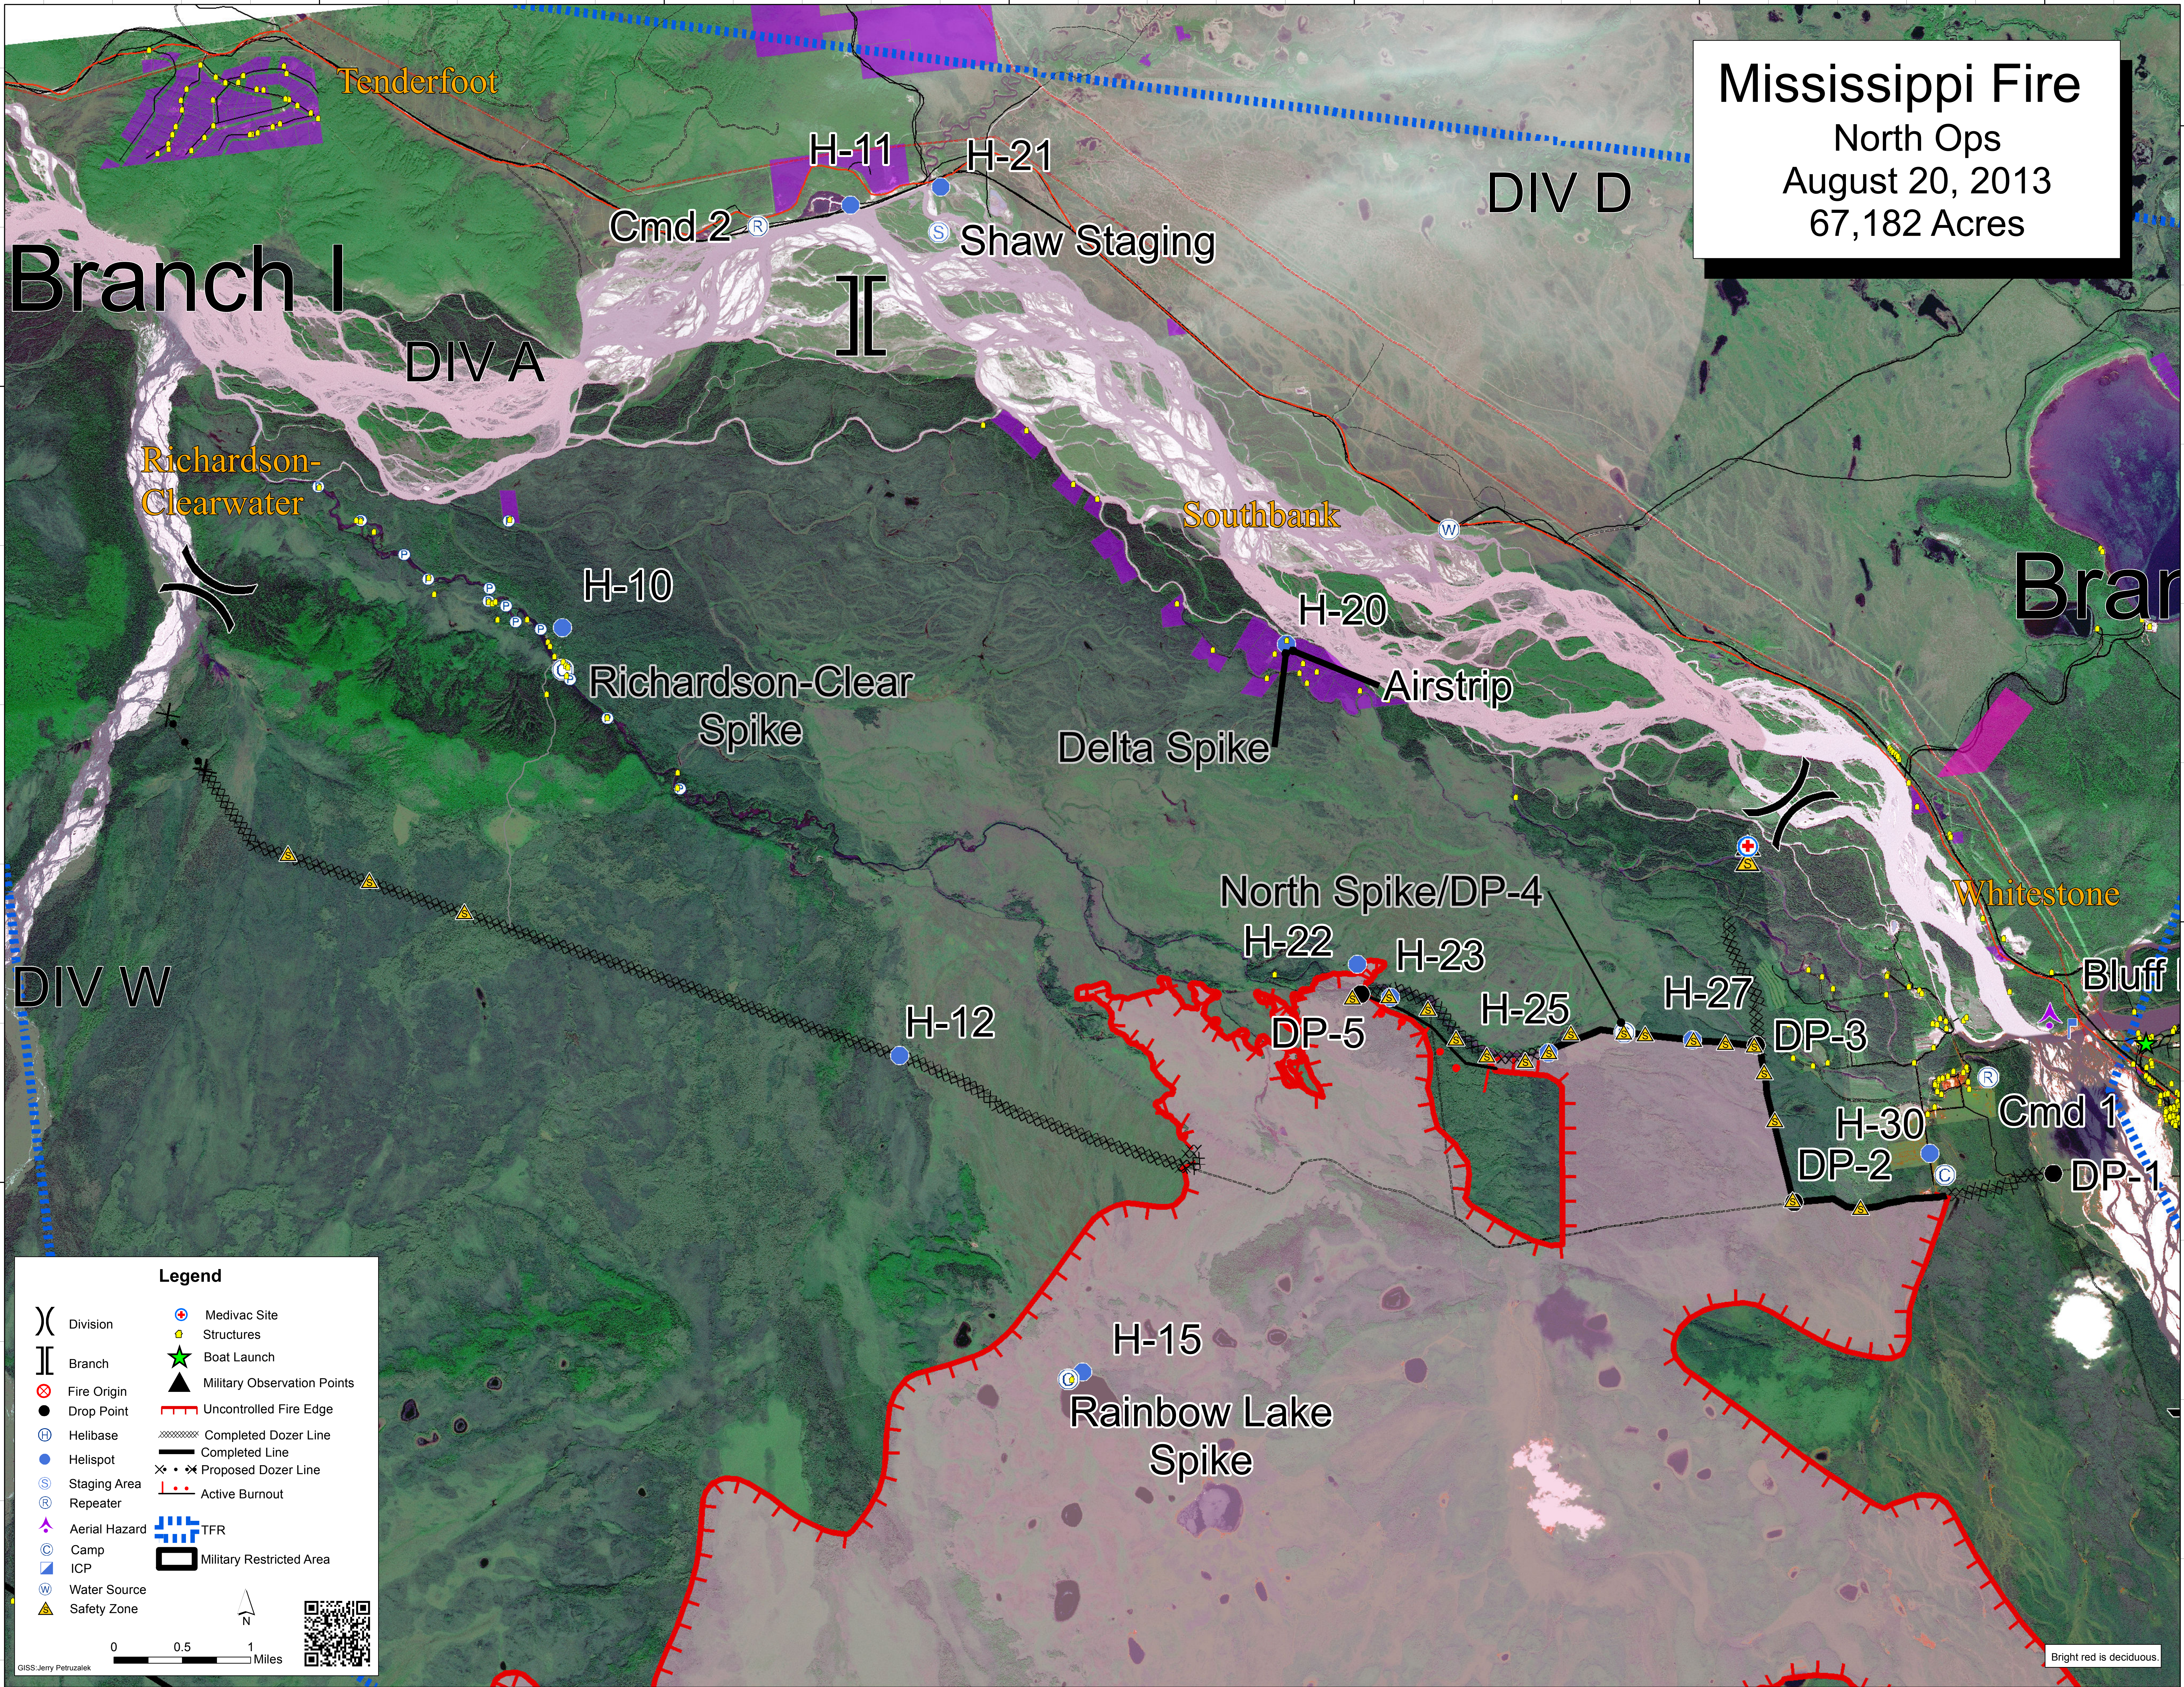

Mississippi Fire
 North Ops
 August 20, 2013
 67,182 Acres

Legend

(X) Division	⊕ Medivac Site
II Branch	★ Structures
⊗ Fire Origin	★ Boat Launch
● Drop Point	▲ Military Observation Points
⊕ Helibase	⊗ Completed Dozer Line
⊙ Helispot	— Completed Line
⊙ Staging Area	- - - Proposed Dozer Line
⊙ Repeater	⊙ Active Burnout
▲ Aerial Hazard	⊙ TFR
⊙ Camp	⊙ Military Restricted Area
⊙ ICP	
⊙ Water Source	
▲ Safety Zone	

0 0.5 1 Miles

GISS: Jerry Petruzalek

Bright red is deciduous.