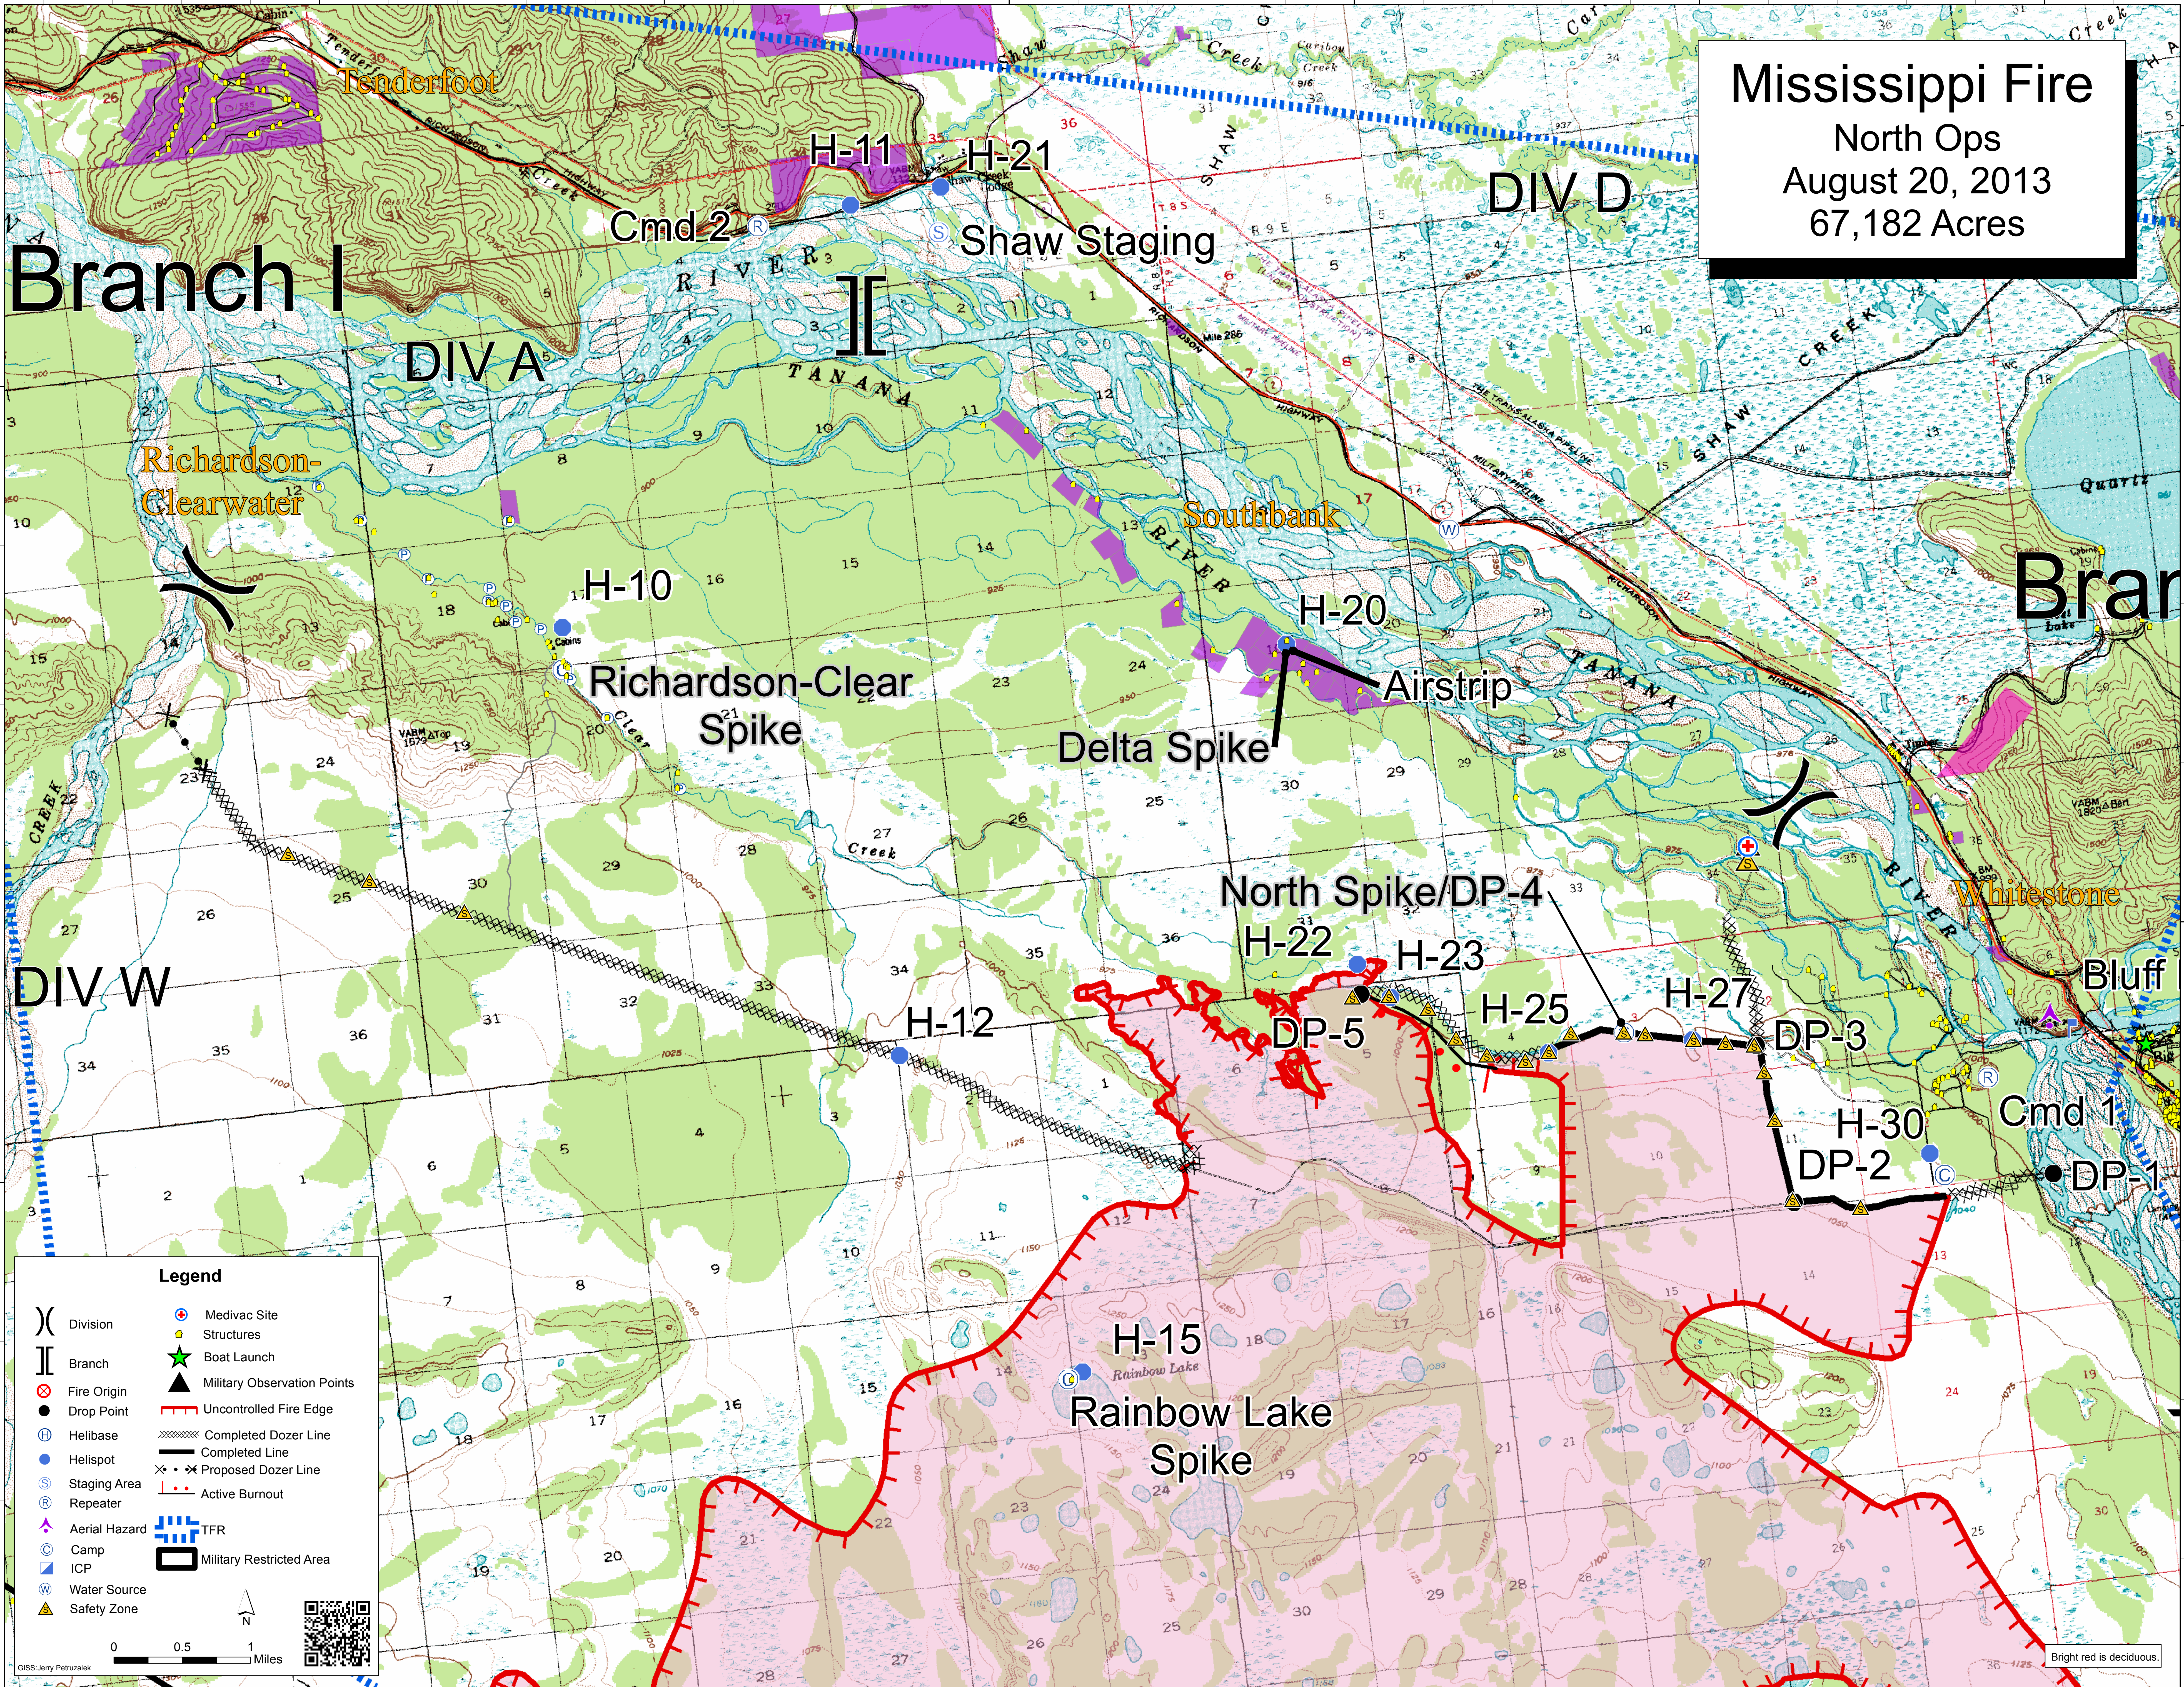

**Mississippi Fire**  
 North Ops  
 August 20, 2013  
 67,182 Acres

**Legend**

(X) Division	● Mediac Site
(II) Branch	★ Structures
⊗ Fire Origin	★ Boat Launch
● Drop Point	▲ Military Observation Points
⊕ Helibase	— Uncontrolled Fire Edge
⊙ Helispot	⊘ Completed Dozer Line
⊙ Staging Area	⊘ Completed Line
⊙ Repeater	⊘ Proposed Dozer Line
▲ Aerial Hazard	⊘ Active Burnout
⊙ Camp	⊘ TFR
⊙ ICP	⊘ Military Restricted Area
⊙ Water Source	
▲ Safety Zone	

0 0.5 1 Miles

GISS: Jerry Petruzalek

Bright red is deciduous.

146°20'0"W 146°15'0"W 146°10'0"W 146°5'0"W 146°0'0"W 145°55'0"W 145°50'0"W

146°15'0"W 146°10'0"W 146°5'0"W 146°0'0"W 145°55'0"W 145°50'0"W

64°15'0"N  
64°10'0"N

64°15'0"N  
64°10'0"N