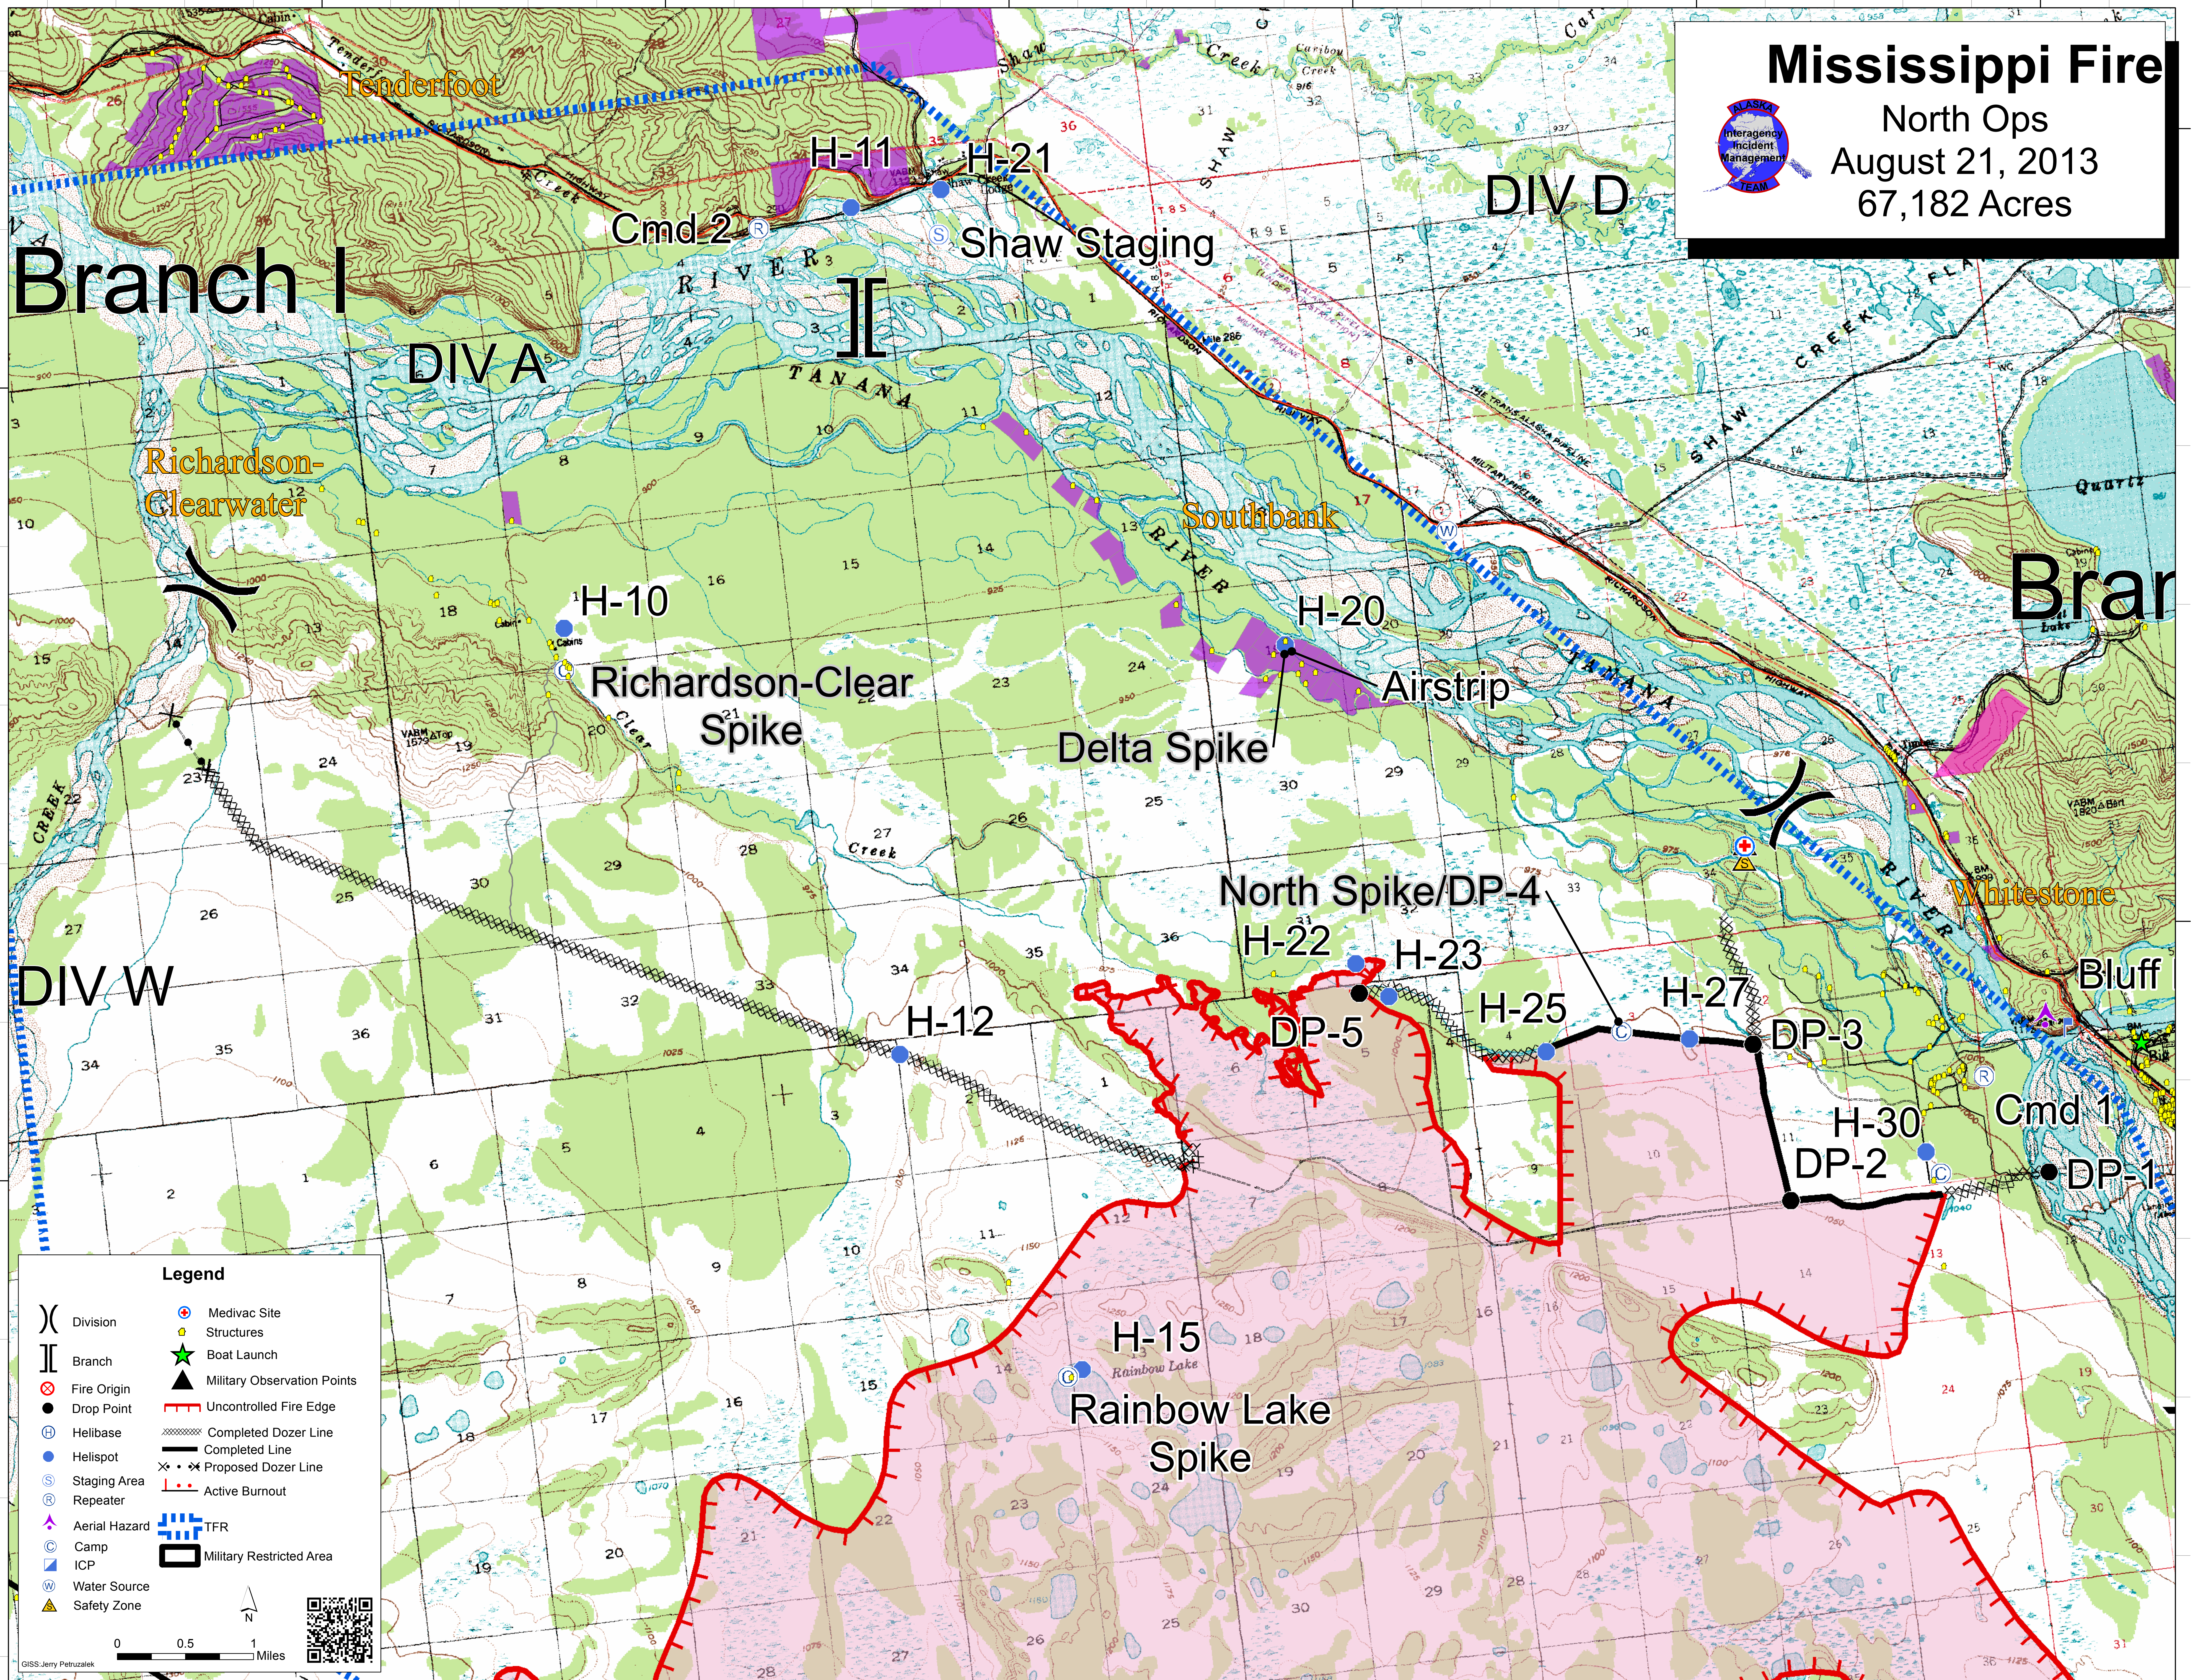

Mississippi Fire

North Ops
August 21, 2013
67,182 Acres

Branch I

DIV A

DIV D

DIV W

Branch II

Branch III

Richardson-Clearwater

Tenderfoot

H-11

H-21

Cmd 2

Shaw Staging

H-10

Richardson-Clear Spike

Southbank

H-20

Delta Spike

Airstrip

North Spike/DP-4

H-22

H-23

H-12

H-15

Rainbow Lake Spike

Whitestone

Bluff

Legend

- Division
- Branch
- Fire Origin
- Drop Point
- Helibase
- Helispot
- Staging Area
- Repeater
- Aerial Hazard
- Camp
- ICP
- Water Source
- Safety Zone
- Medivac Site
- Structures
- Boat Launch
- Military Observation Points
- Uncontrolled Fire Edge
- Completed Dozer Line
- Completed Line
- Proposed Dozer Line
- Active Burnout
- TFR
- Military Restricted Area