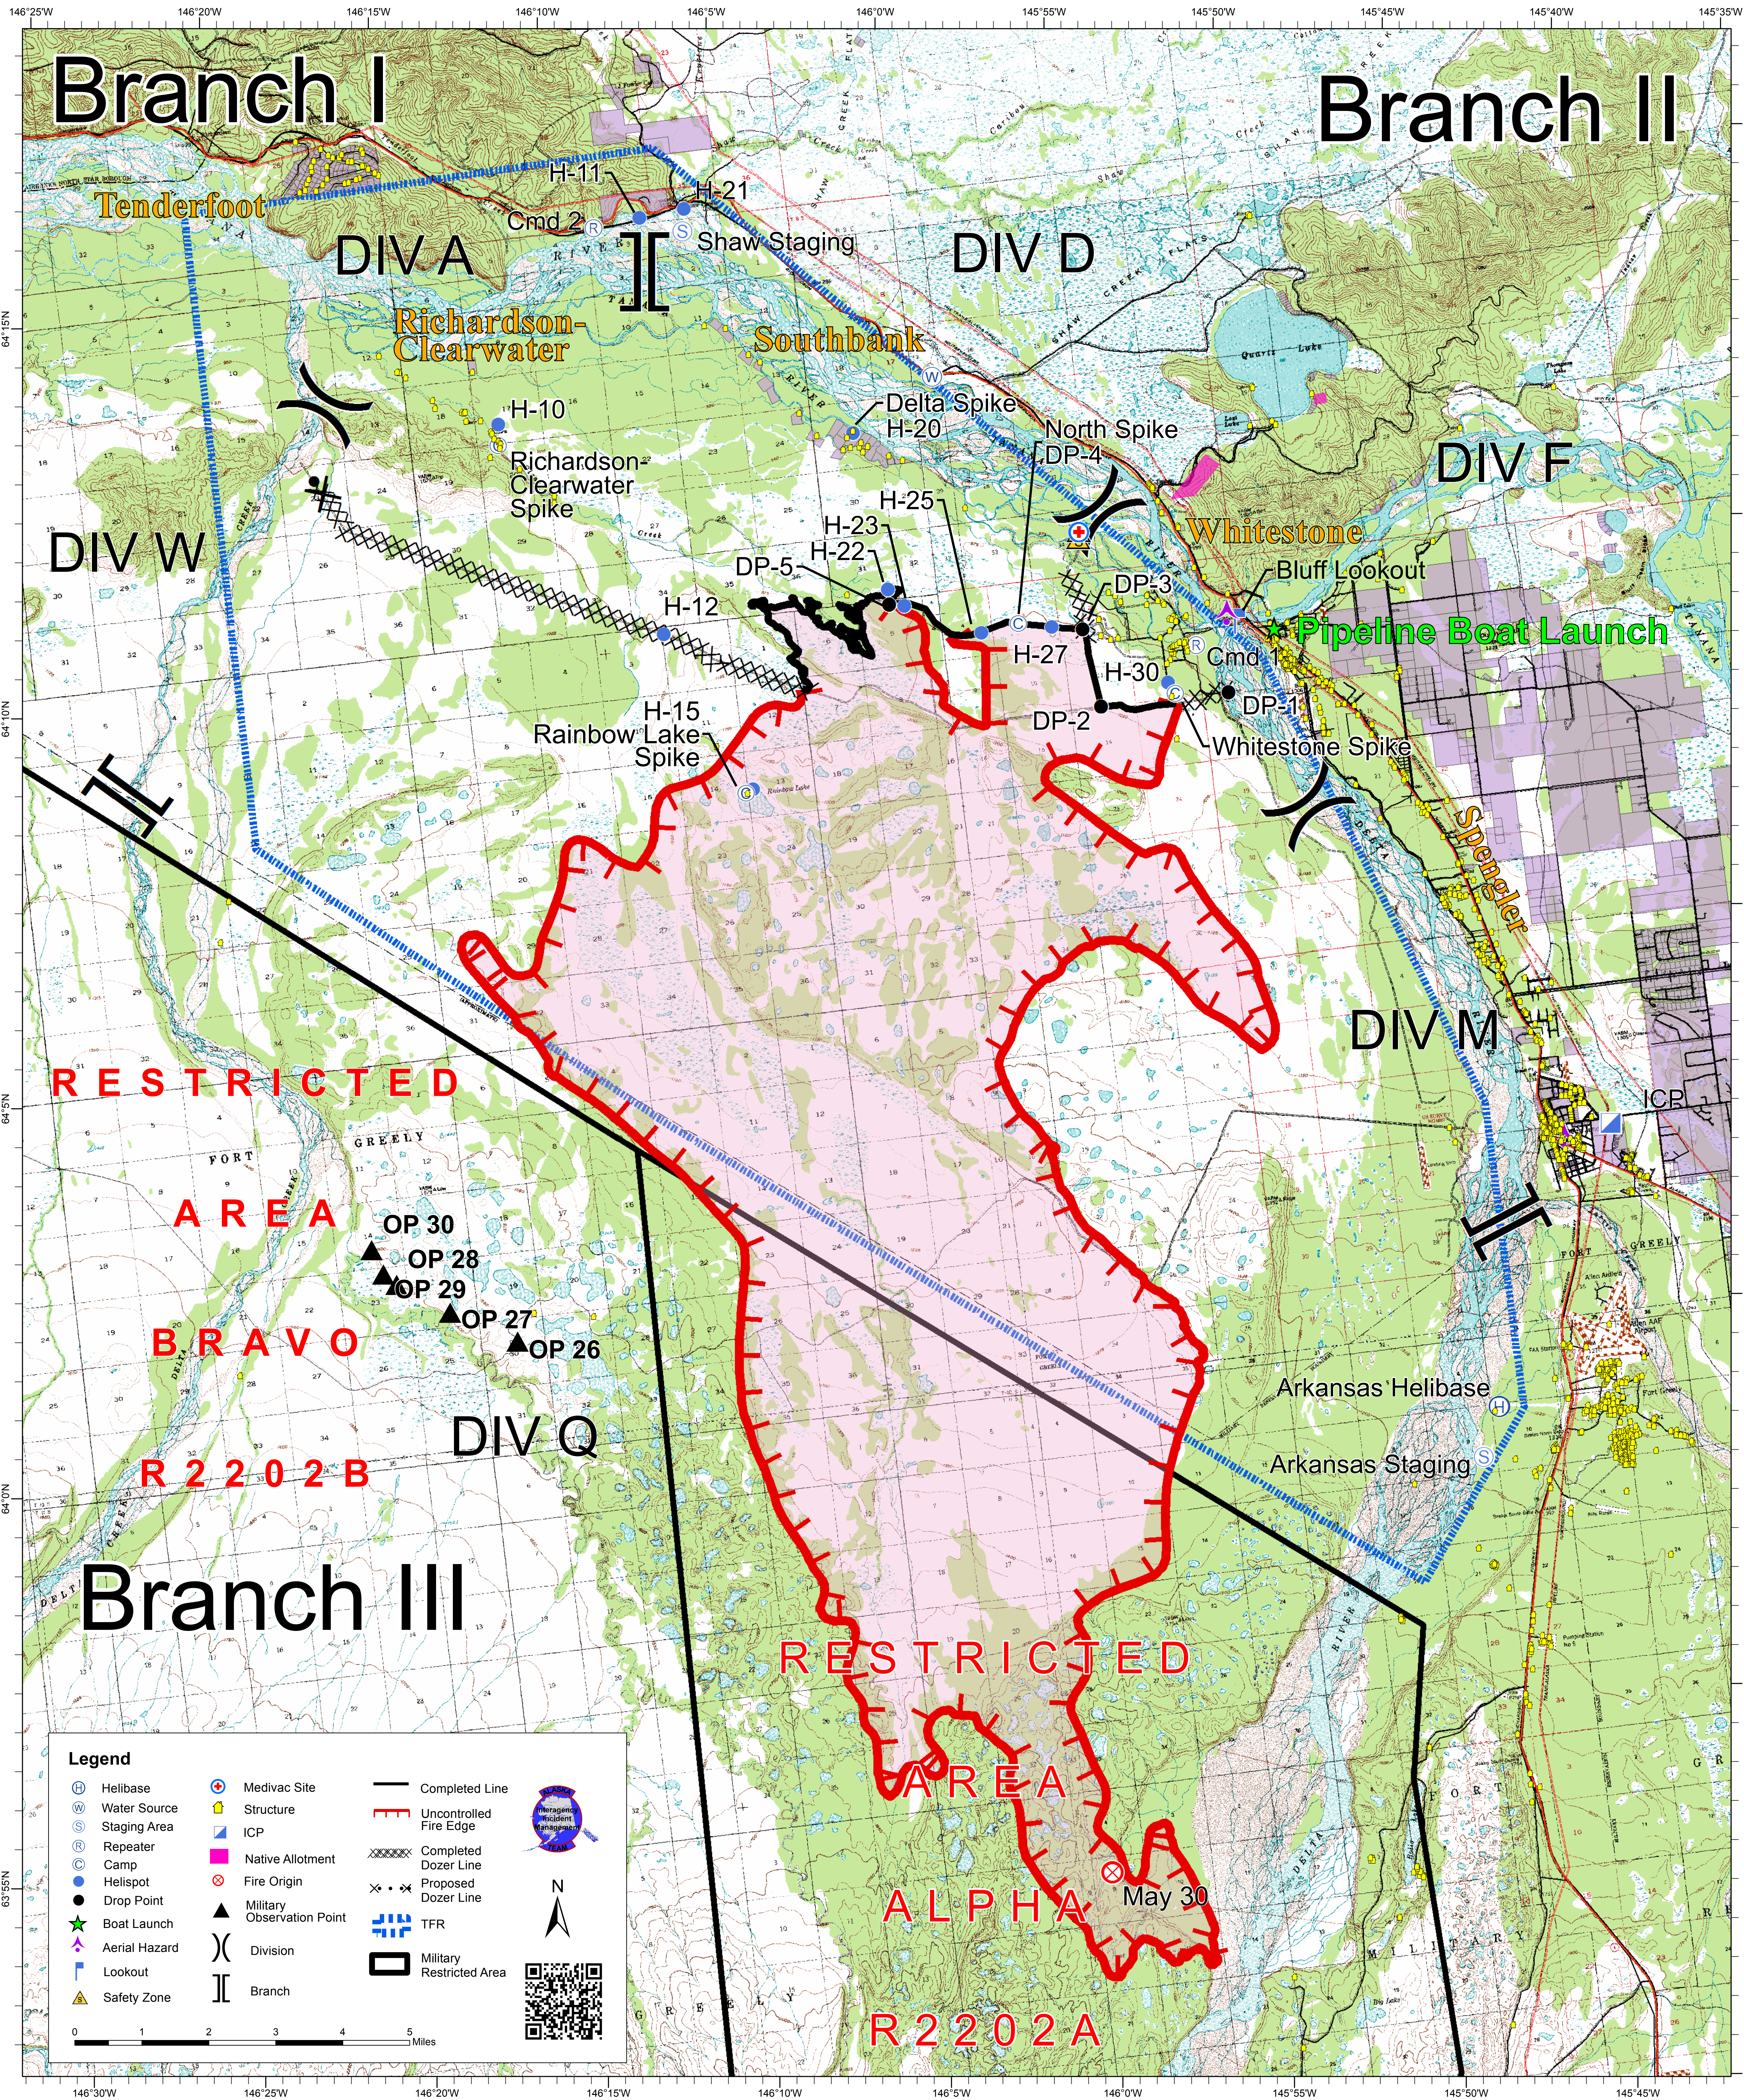

Mississippi Fire

AK-MID-117

Day Shift August 22, 2013

67,182 Acres

Legend

| | | | |
|----------------|------------------------------|--------------------------|---------------------------------------|
| ⊕ Helibase | ⊕ Medivac Site | — Completed Line | ASRC Emergency Response Team |
| ⊕ Water Source | ⊕ Structure | — Uncontrolled Fire Edge | N |
| ⊕ Staging Area | ⊕ ICP | ⊕ Completed Dozer Line | |
| ⊕ Repeater | ⊕ Native Allotment | ⊕ Proposed Dozer Line | Military Restricted Area |
| ⊕ Camp | ⊕ Fire Origin | ⊕ TFR | |
| ⊕ Helispot | ⊕ Military Observation Point | ⊕ Division | QR Code |
| ⊕ Boat Launch | ⊕ Aerial Hazard | ⊕ Branch | |
| ⊕ Lookout | ⊕ Safety Zone | | |