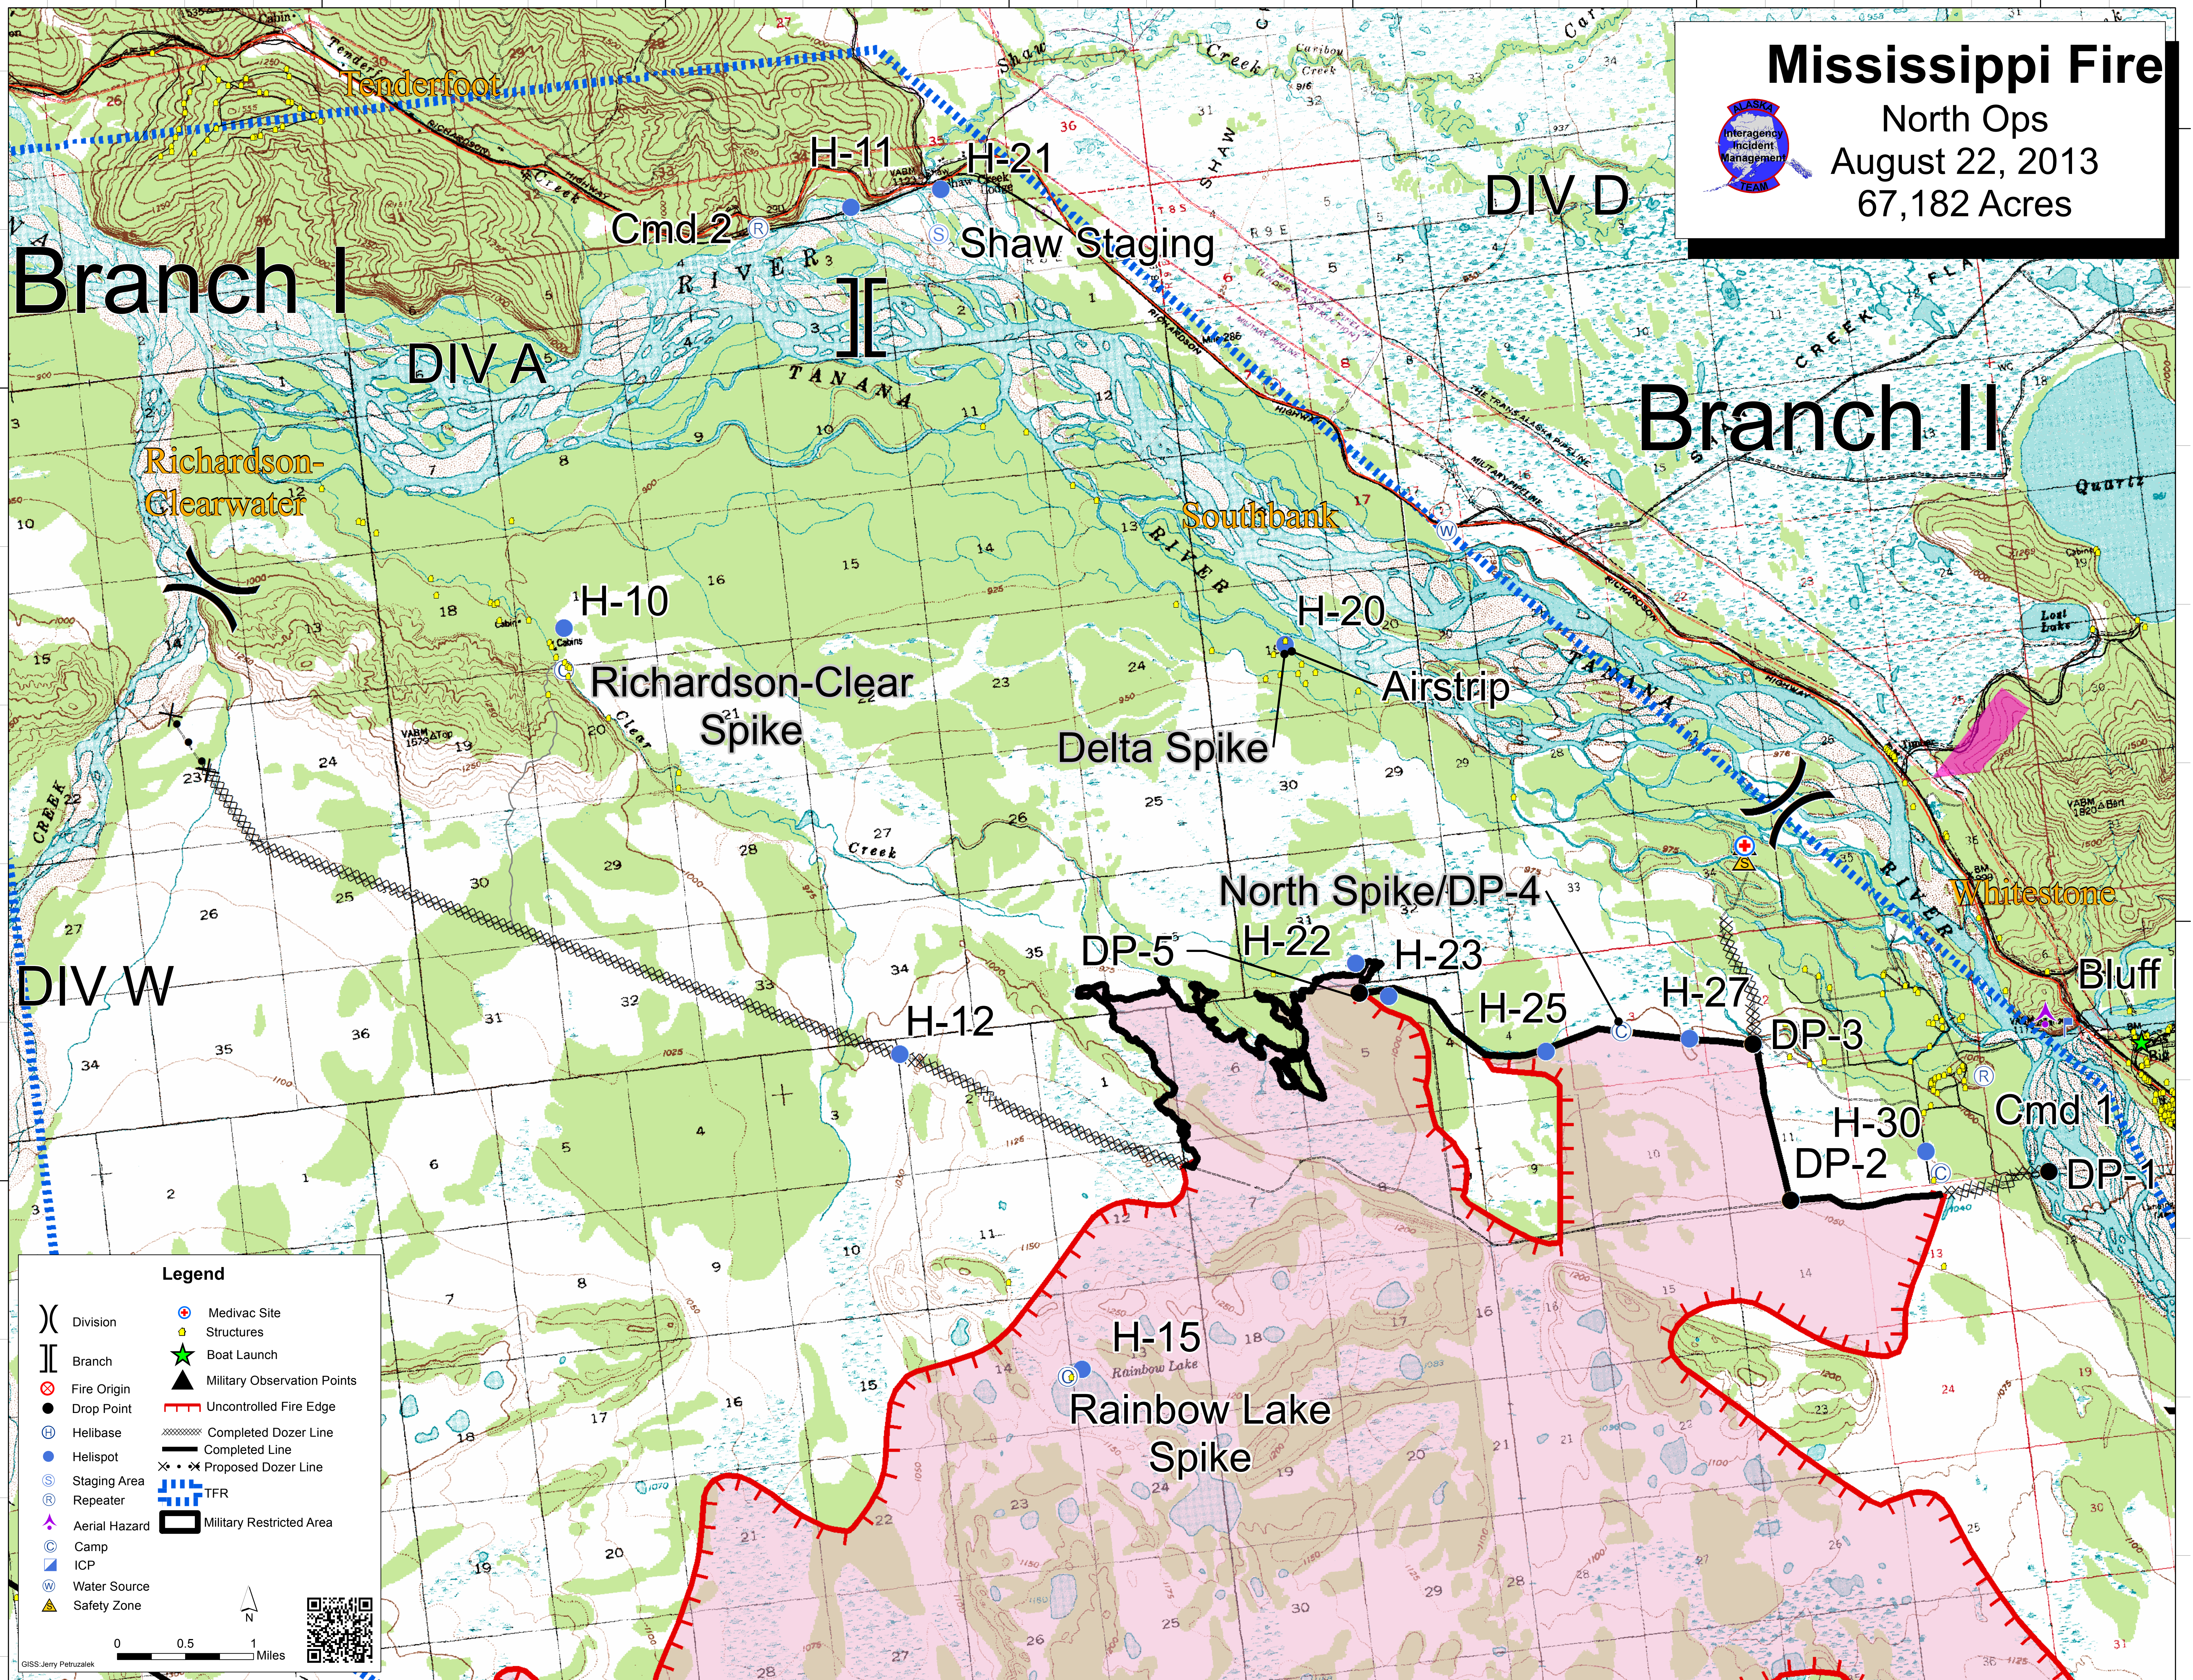

Mississippi Fire

North Ops
August 22, 2013
67,182 Acres

Branch I

Branch II

Legend

(X) Division	● Mediac Site
(II) Branch	★ Structures
⊗ Fire Origin	★ Boat Launch
● Drop Point	▲ Military Observation Points
⊕ Helibase	— Uncontrolled Fire Edge
⊕ Helispot	⊘ Completed Dozer Line
⊕ Staging Area	— Completed Line
⊕ Repeater	⊗ Proposed Dozer Line
⊕ Aerial Hazard	⊕ TFR
⊕ Camp	⊕ Military Restricted Area
⊕ ICP	
⊕ Water Source	
⊕ Safety Zone	

0 0.5 1 Miles