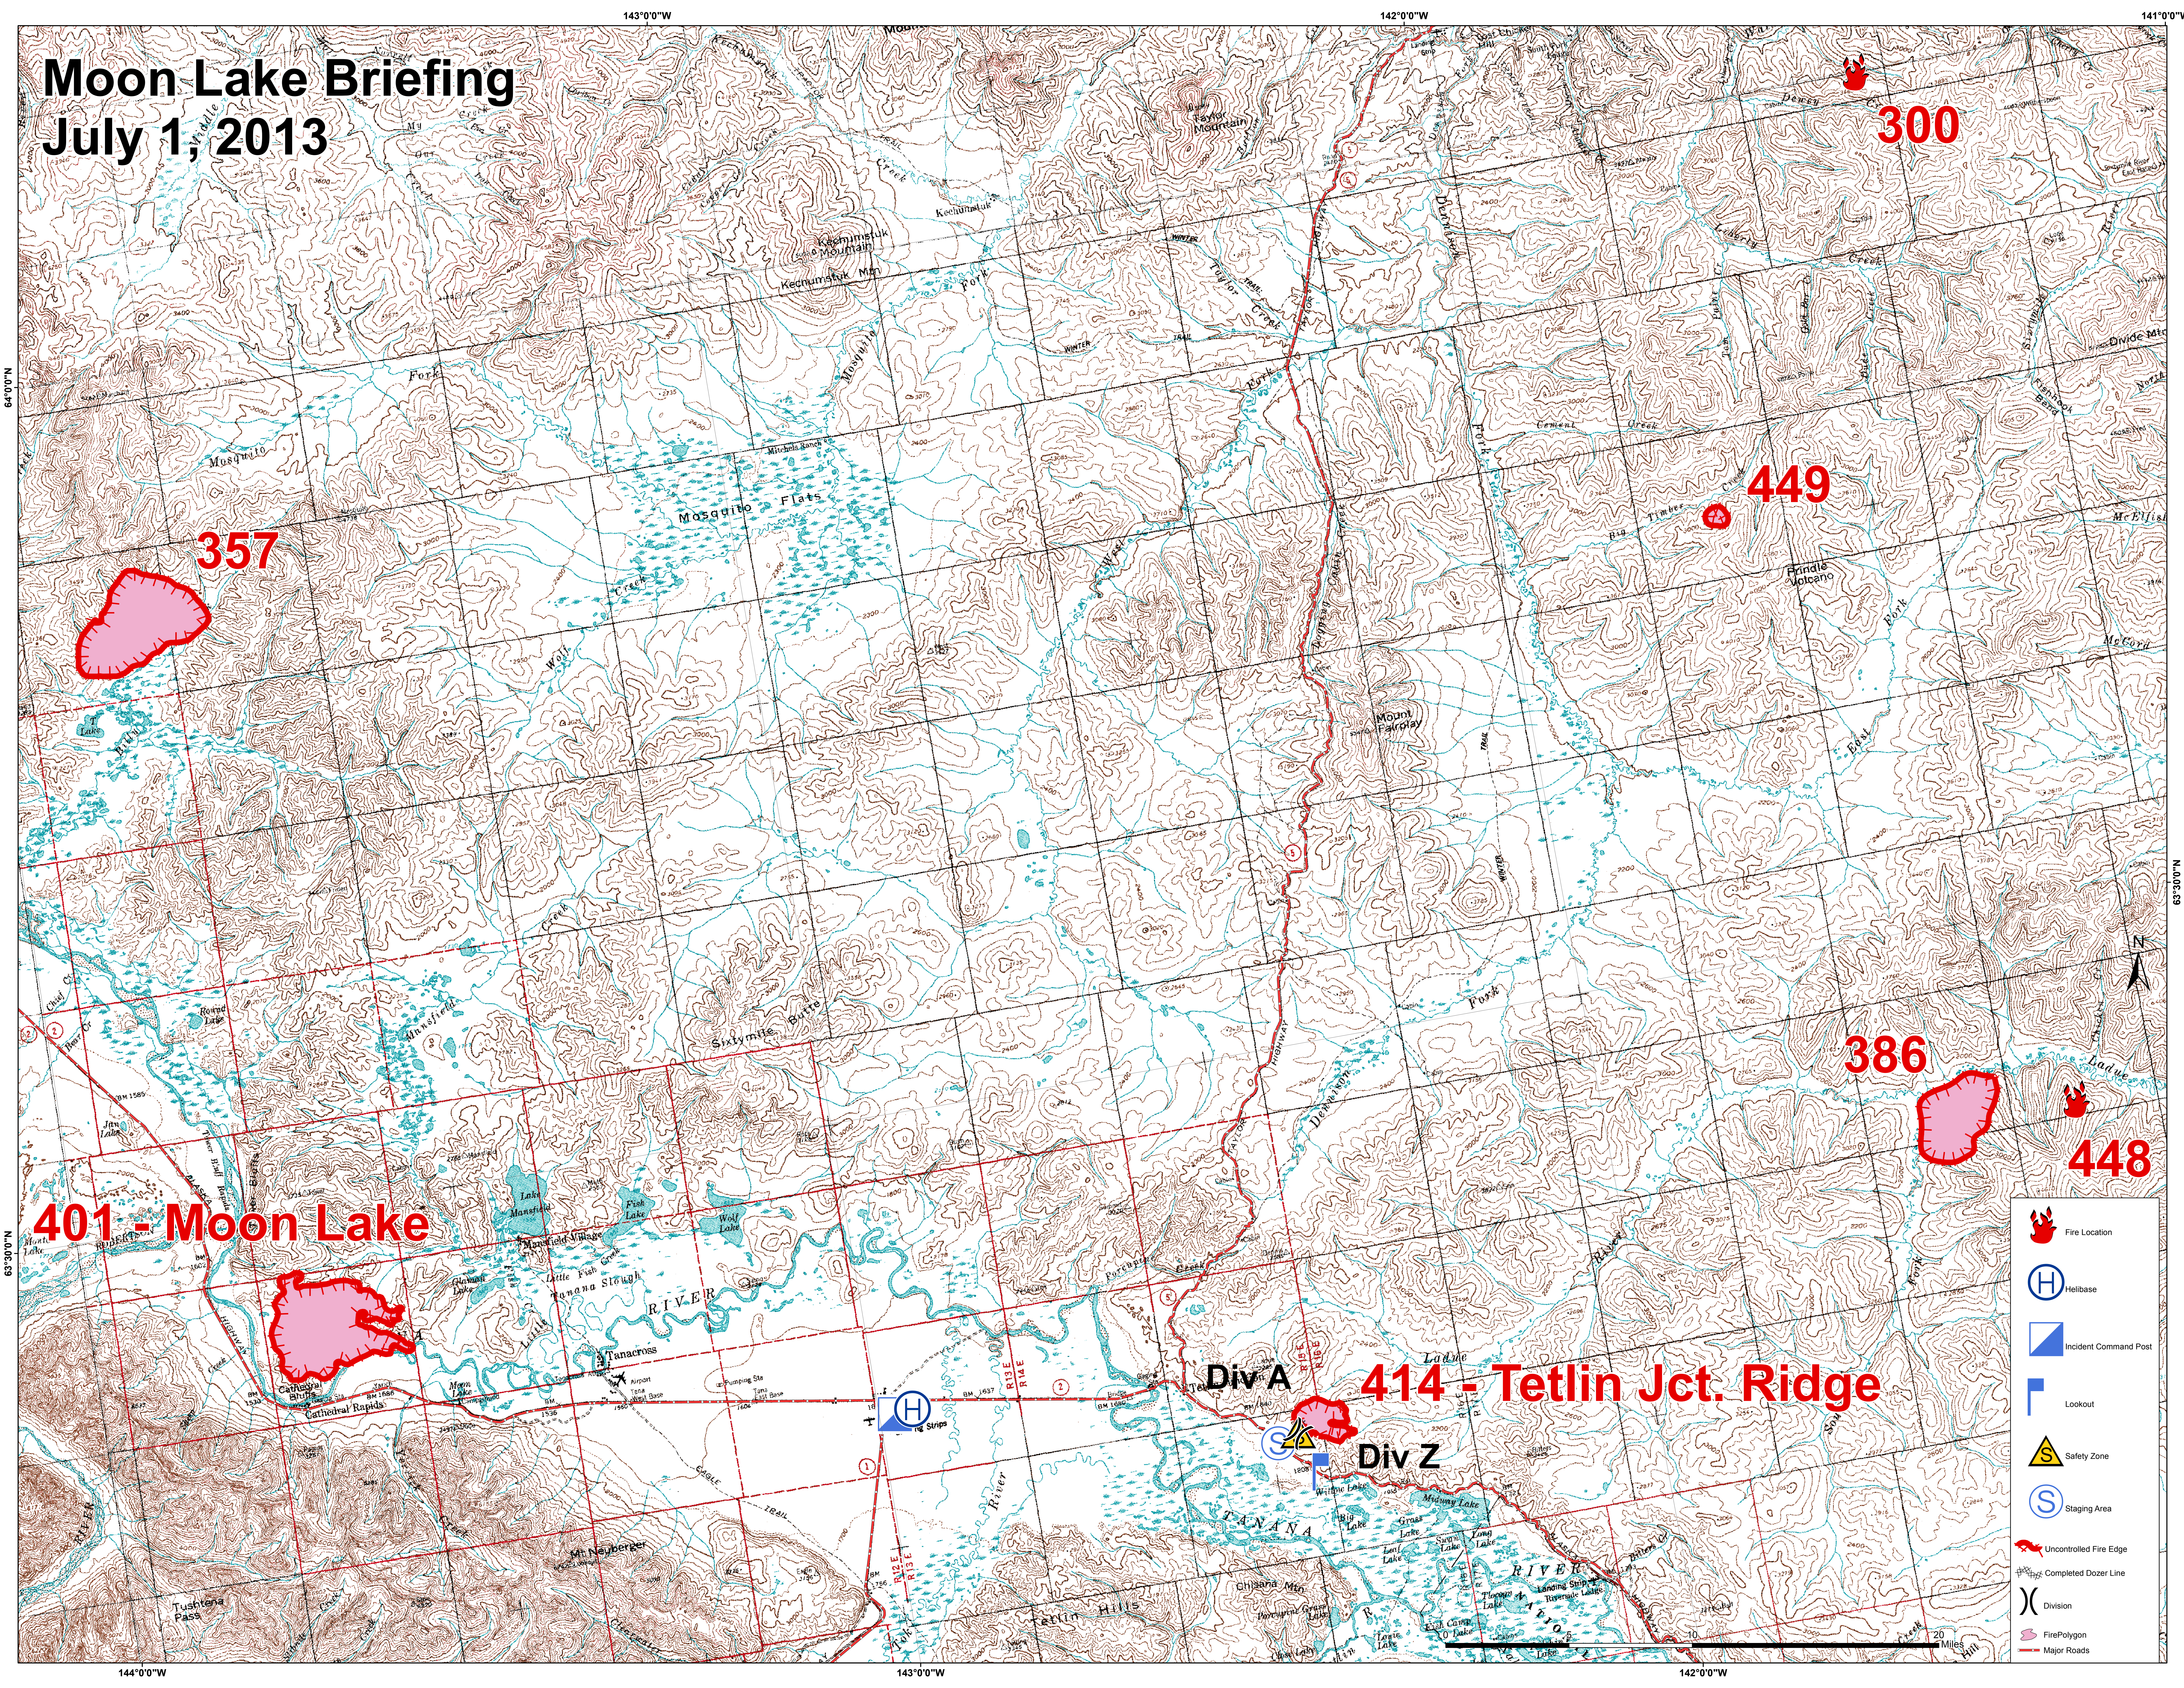

# Moon Lake Briefing

## July 1, 2013

64°0'0"N

63°30'0"N

64°0'0"N

63°30'0"N

143°0'0"W

142°0'0"W

141°0'0"W

144°0'0"W

143°0'0"W

142°0'0"W

- Fire Location
- Helibase
- Incident Command Post
- Lookout
- Safety Zone
- Staging Area
- Uncontrolled Fire Edge
- Completed Dozer Line
- Division
- Fire Polygon
- Major Roads

20 Miles