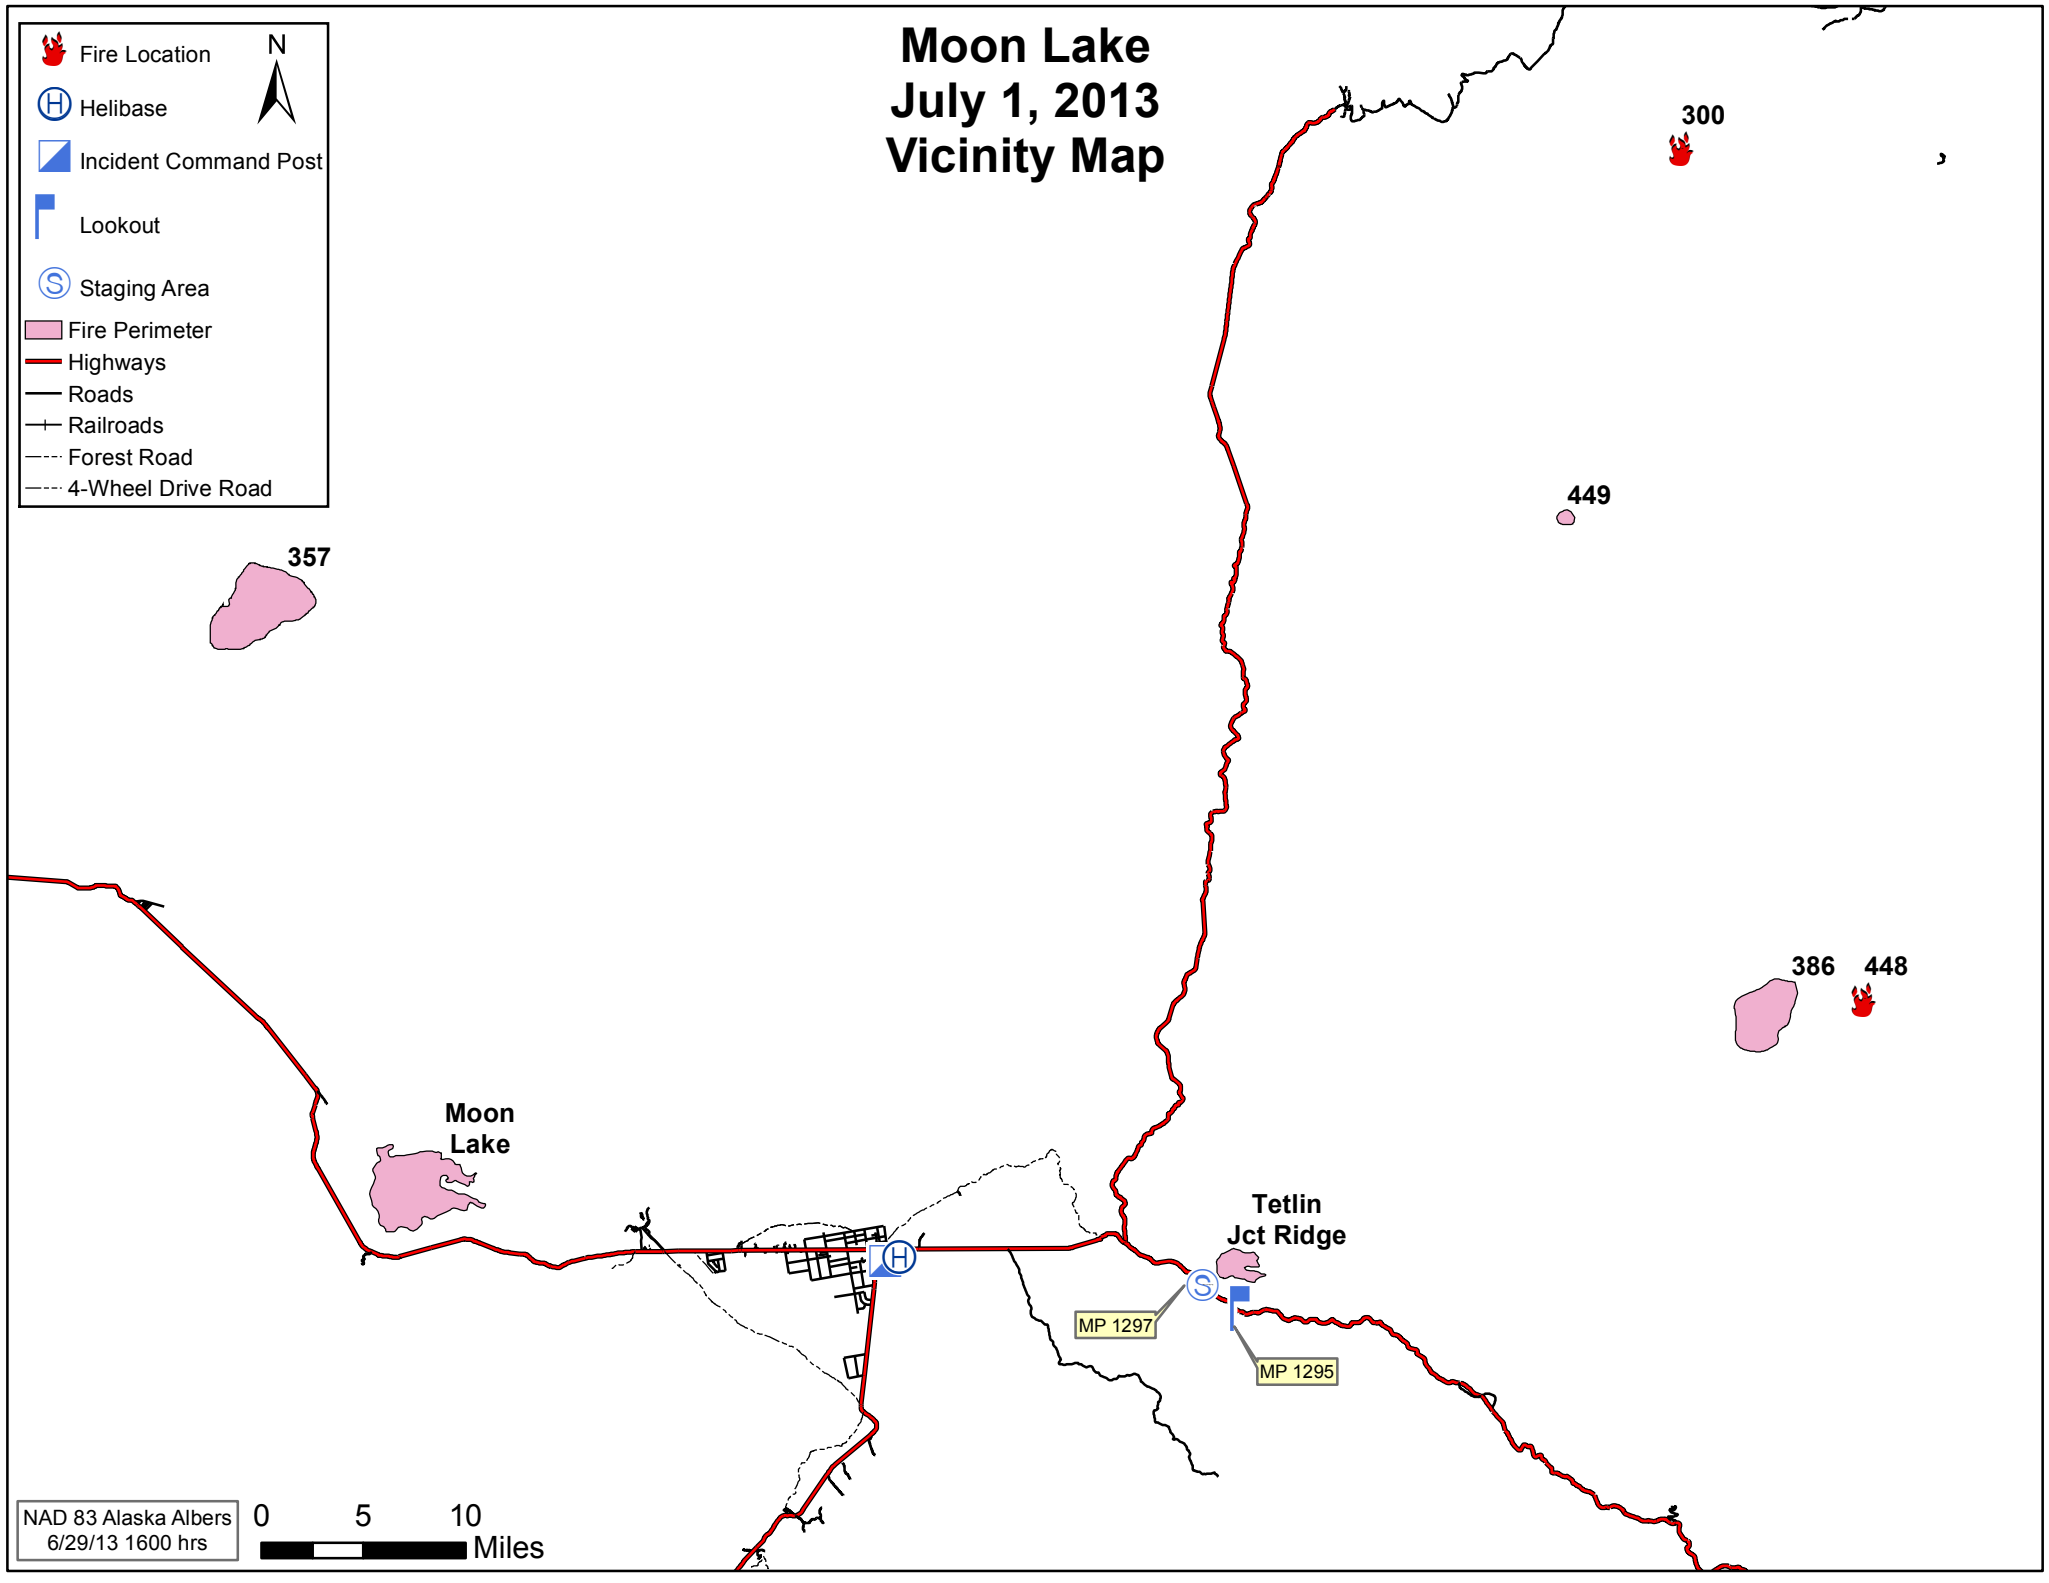

Moon Lake July 1, 2013 Vicinity Map

-  Fire Location
-  Helibase
-  Incident Command Post
-  Lookout
-  Staging Area
-  Fire Perimeter
-  Highways
-  Roads
-  Railroads
-  Forest Road
-  4-Wheel Drive Road

NAD 83 Alaska Albers
6/29/13 1600 hrs
0 5 10
Miles