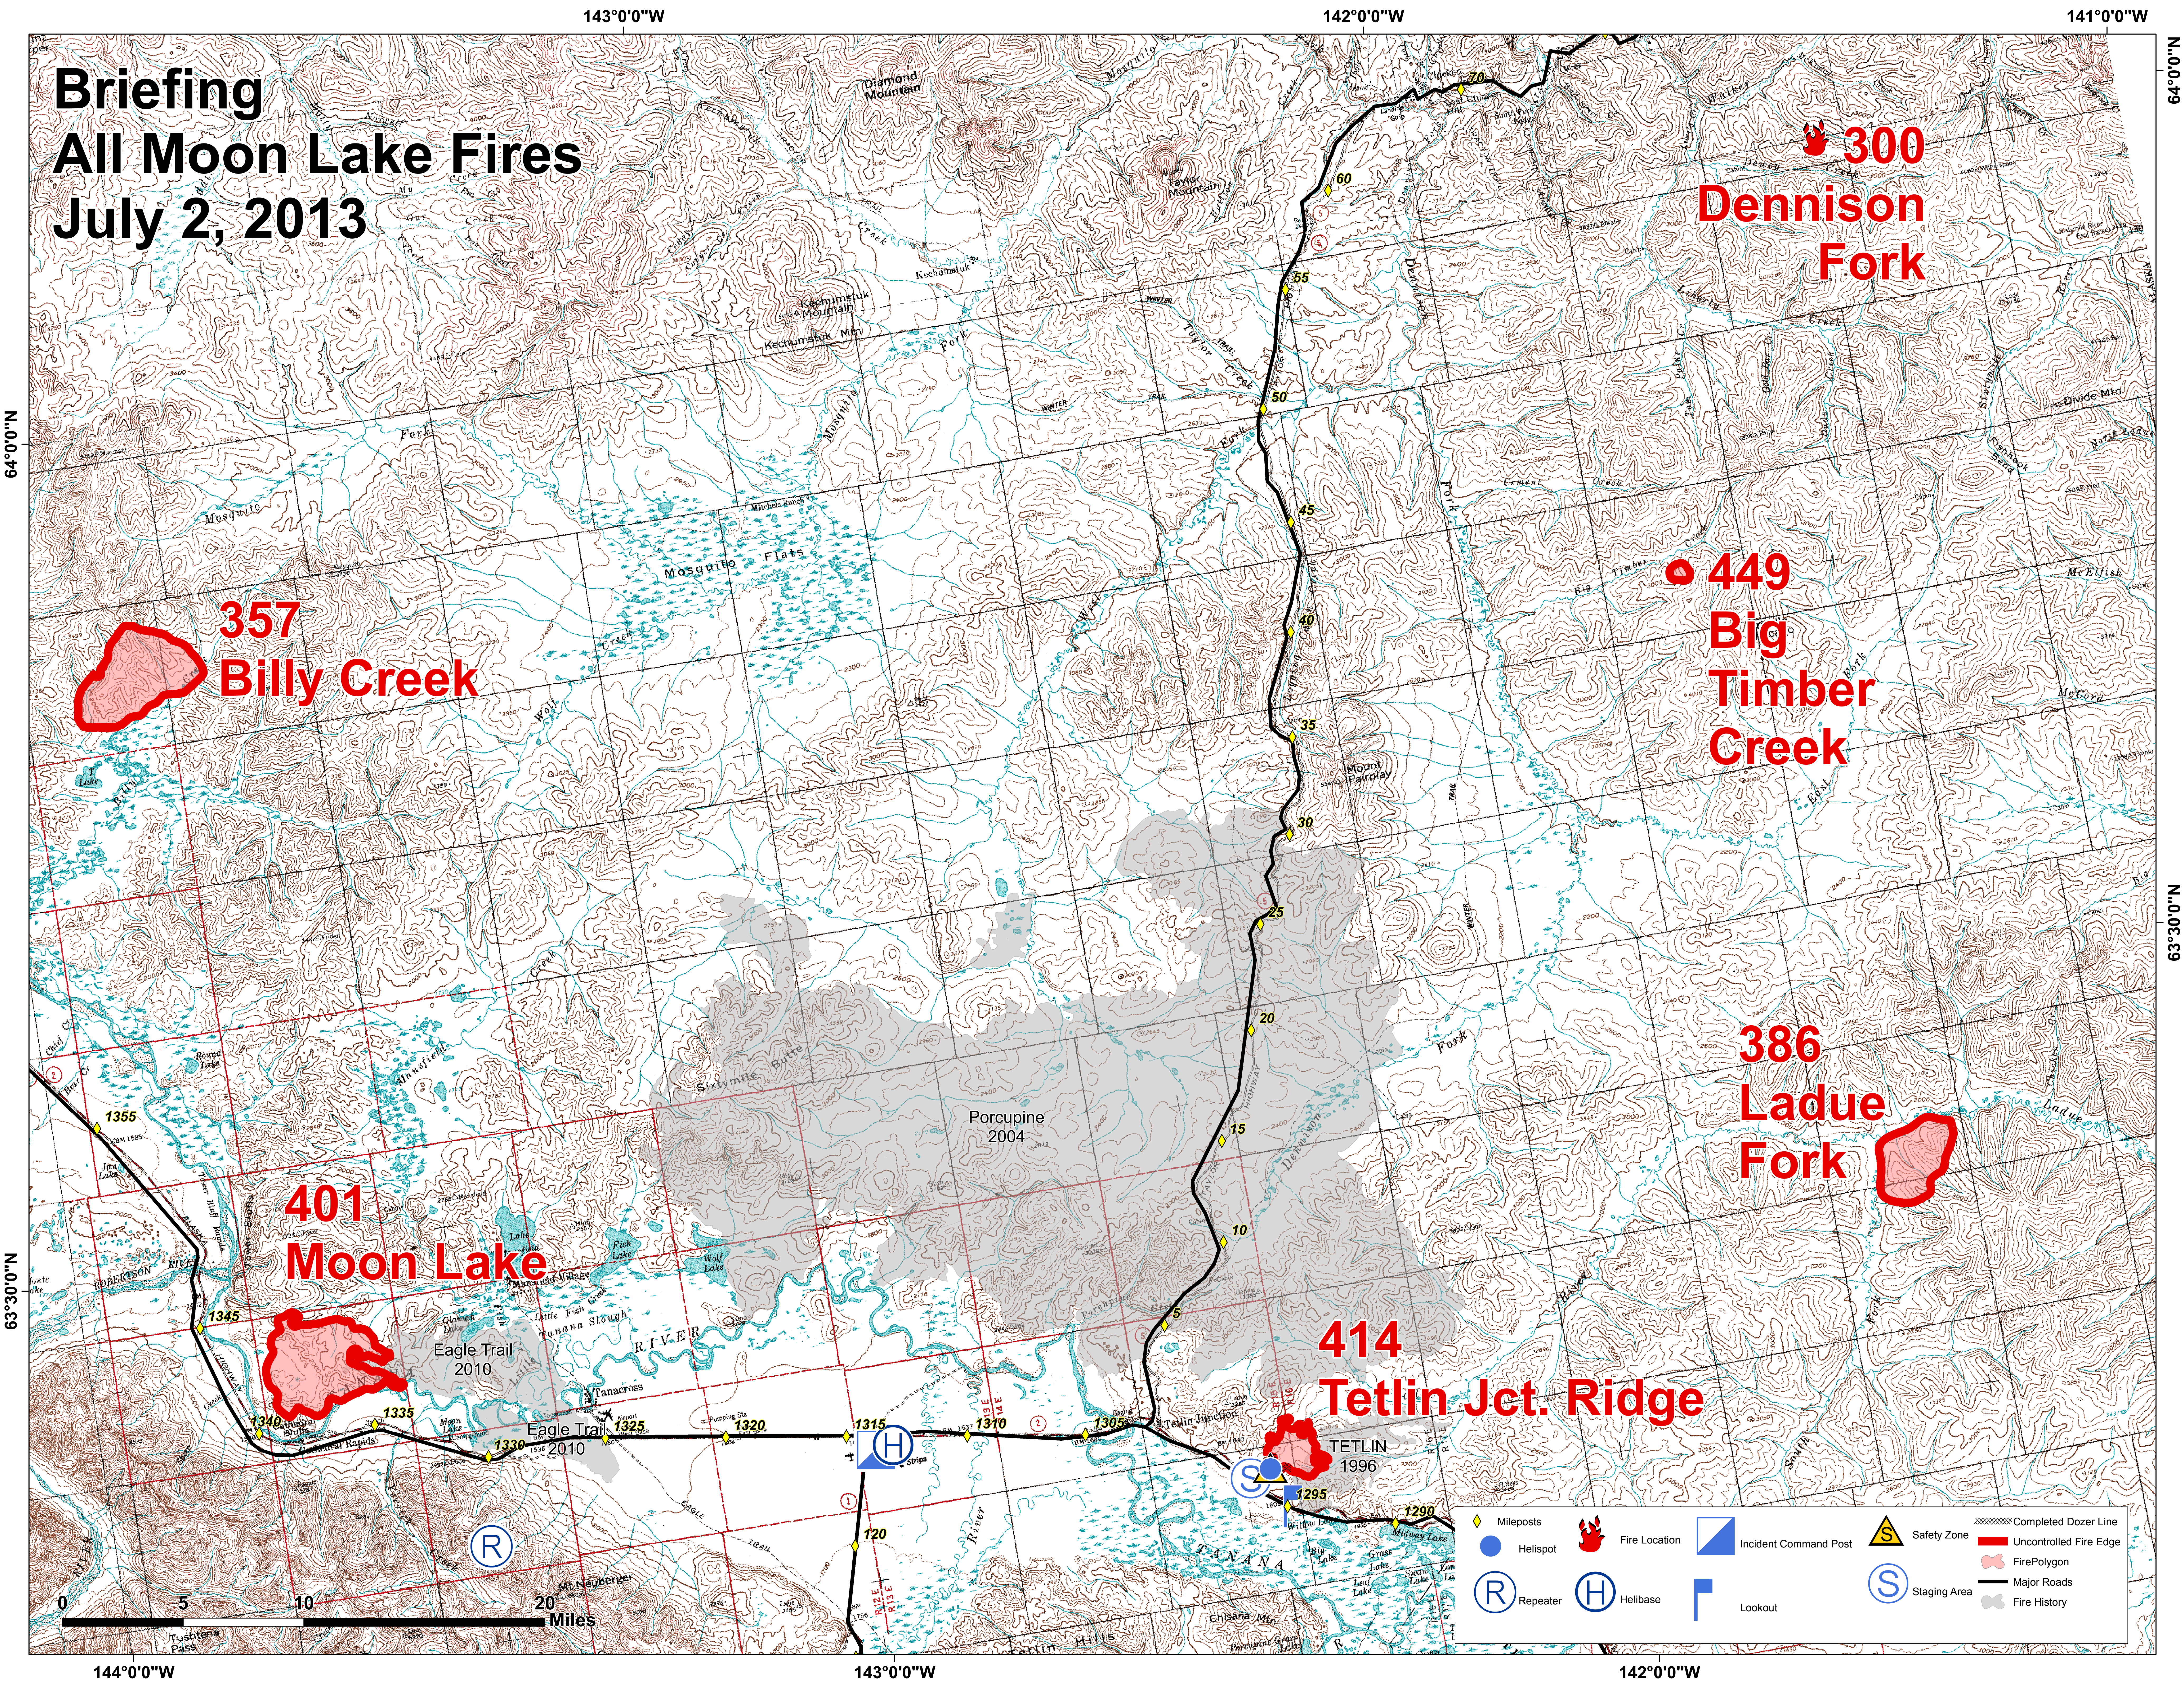

# Briefing All Moon Lake Fires July 2, 2013

**357**  
**Billy Creek**

**401**  
**Moon Lake**

**414**  
**Tetlin Jct. Ridge**

**386**  
**Ladue Fork**

**449**  
**Big Timber Creek**

**300**  
**Dennison Fork**

- Mileposts
- Helispot
- Incident Command Post
- Safety Zone
- Completed Dozer Line
- Uncontrolled Fire Edge
- Fire Polygon
- Major Roads
- Fire History
- Repeater
- Helibase
- Lookout
- Staging Area

144°0'0"W

143°0'0"W

142°0'0"W

64°0'0"N

63°30'0"N

64°0'0"N

63°30'0"N

143°0'0"W

142°0'0"W

141°0'0"W