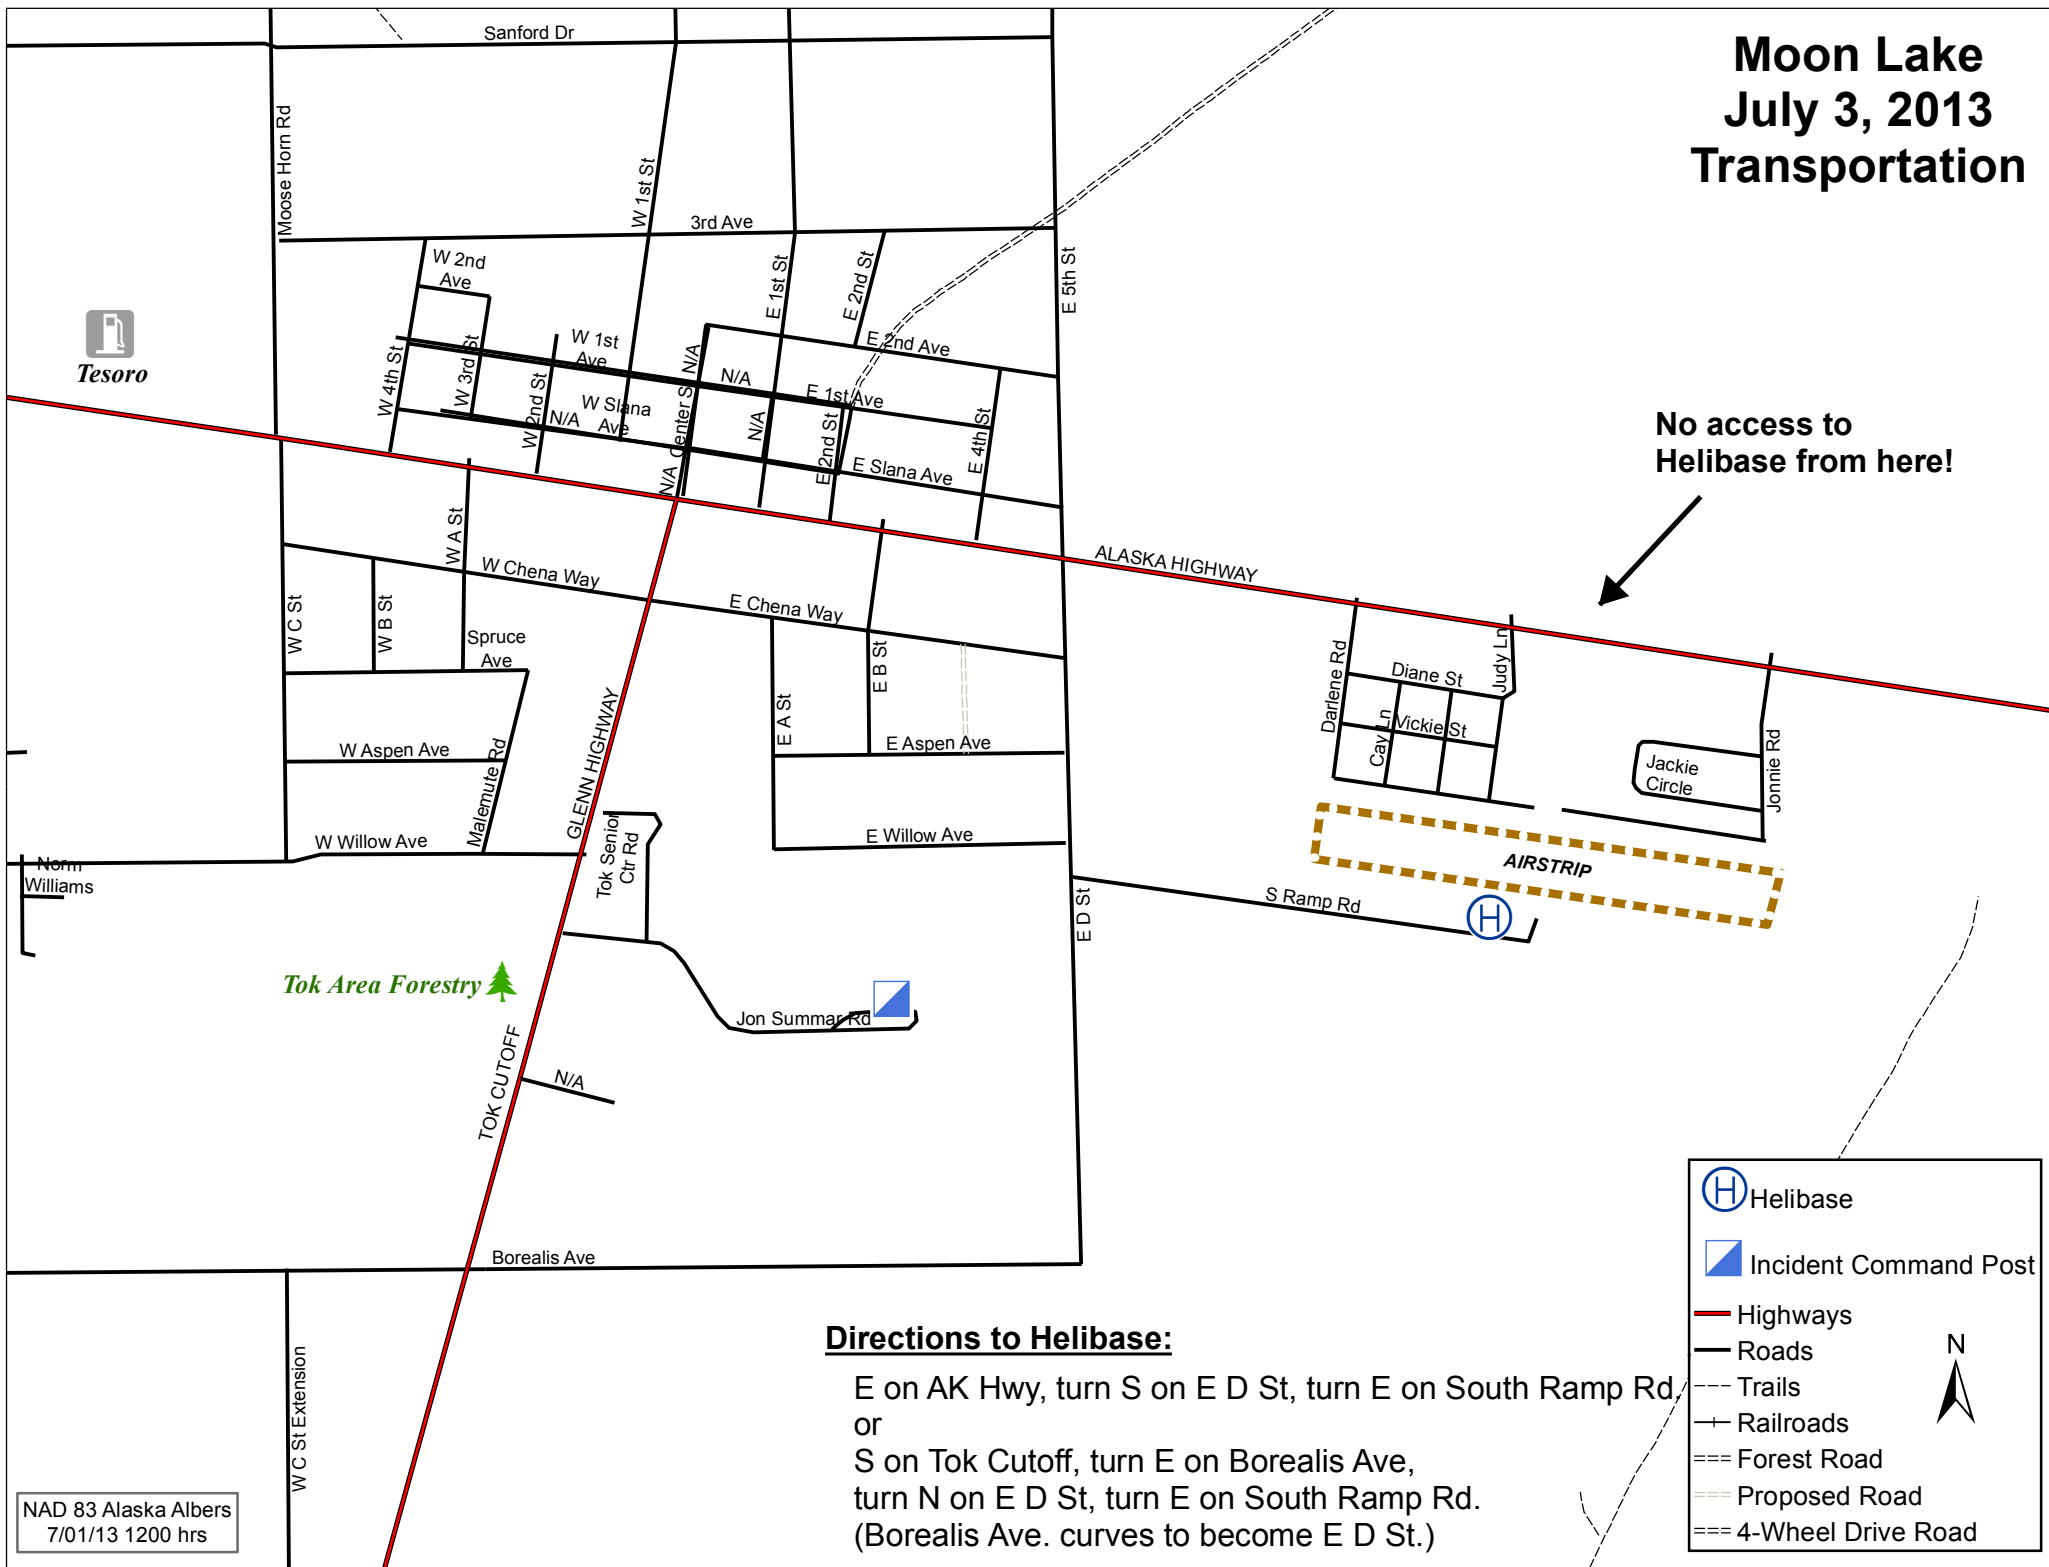

# Moon Lake July 3, 2013 Transportation

Tesoro

No access to Helibase from here!

Tok Area Forestry

Jon Summar Rd

### Directions to Helibase:

E on AK Hwy, turn S on E D St, turn E on South Ramp Rd  
 or  
 S on Tok Cutoff, turn E on Borealis Ave,  
 turn N on E D St, turn E on South Ramp Rd.  
 (Borealis Ave. curves to become E D St.)

- Helibase
- Incident Command Post
- Highways
- Roads
- Trails
- Railroads
- Forest Road
- Proposed Road
- 4-Wheel Drive Road

N