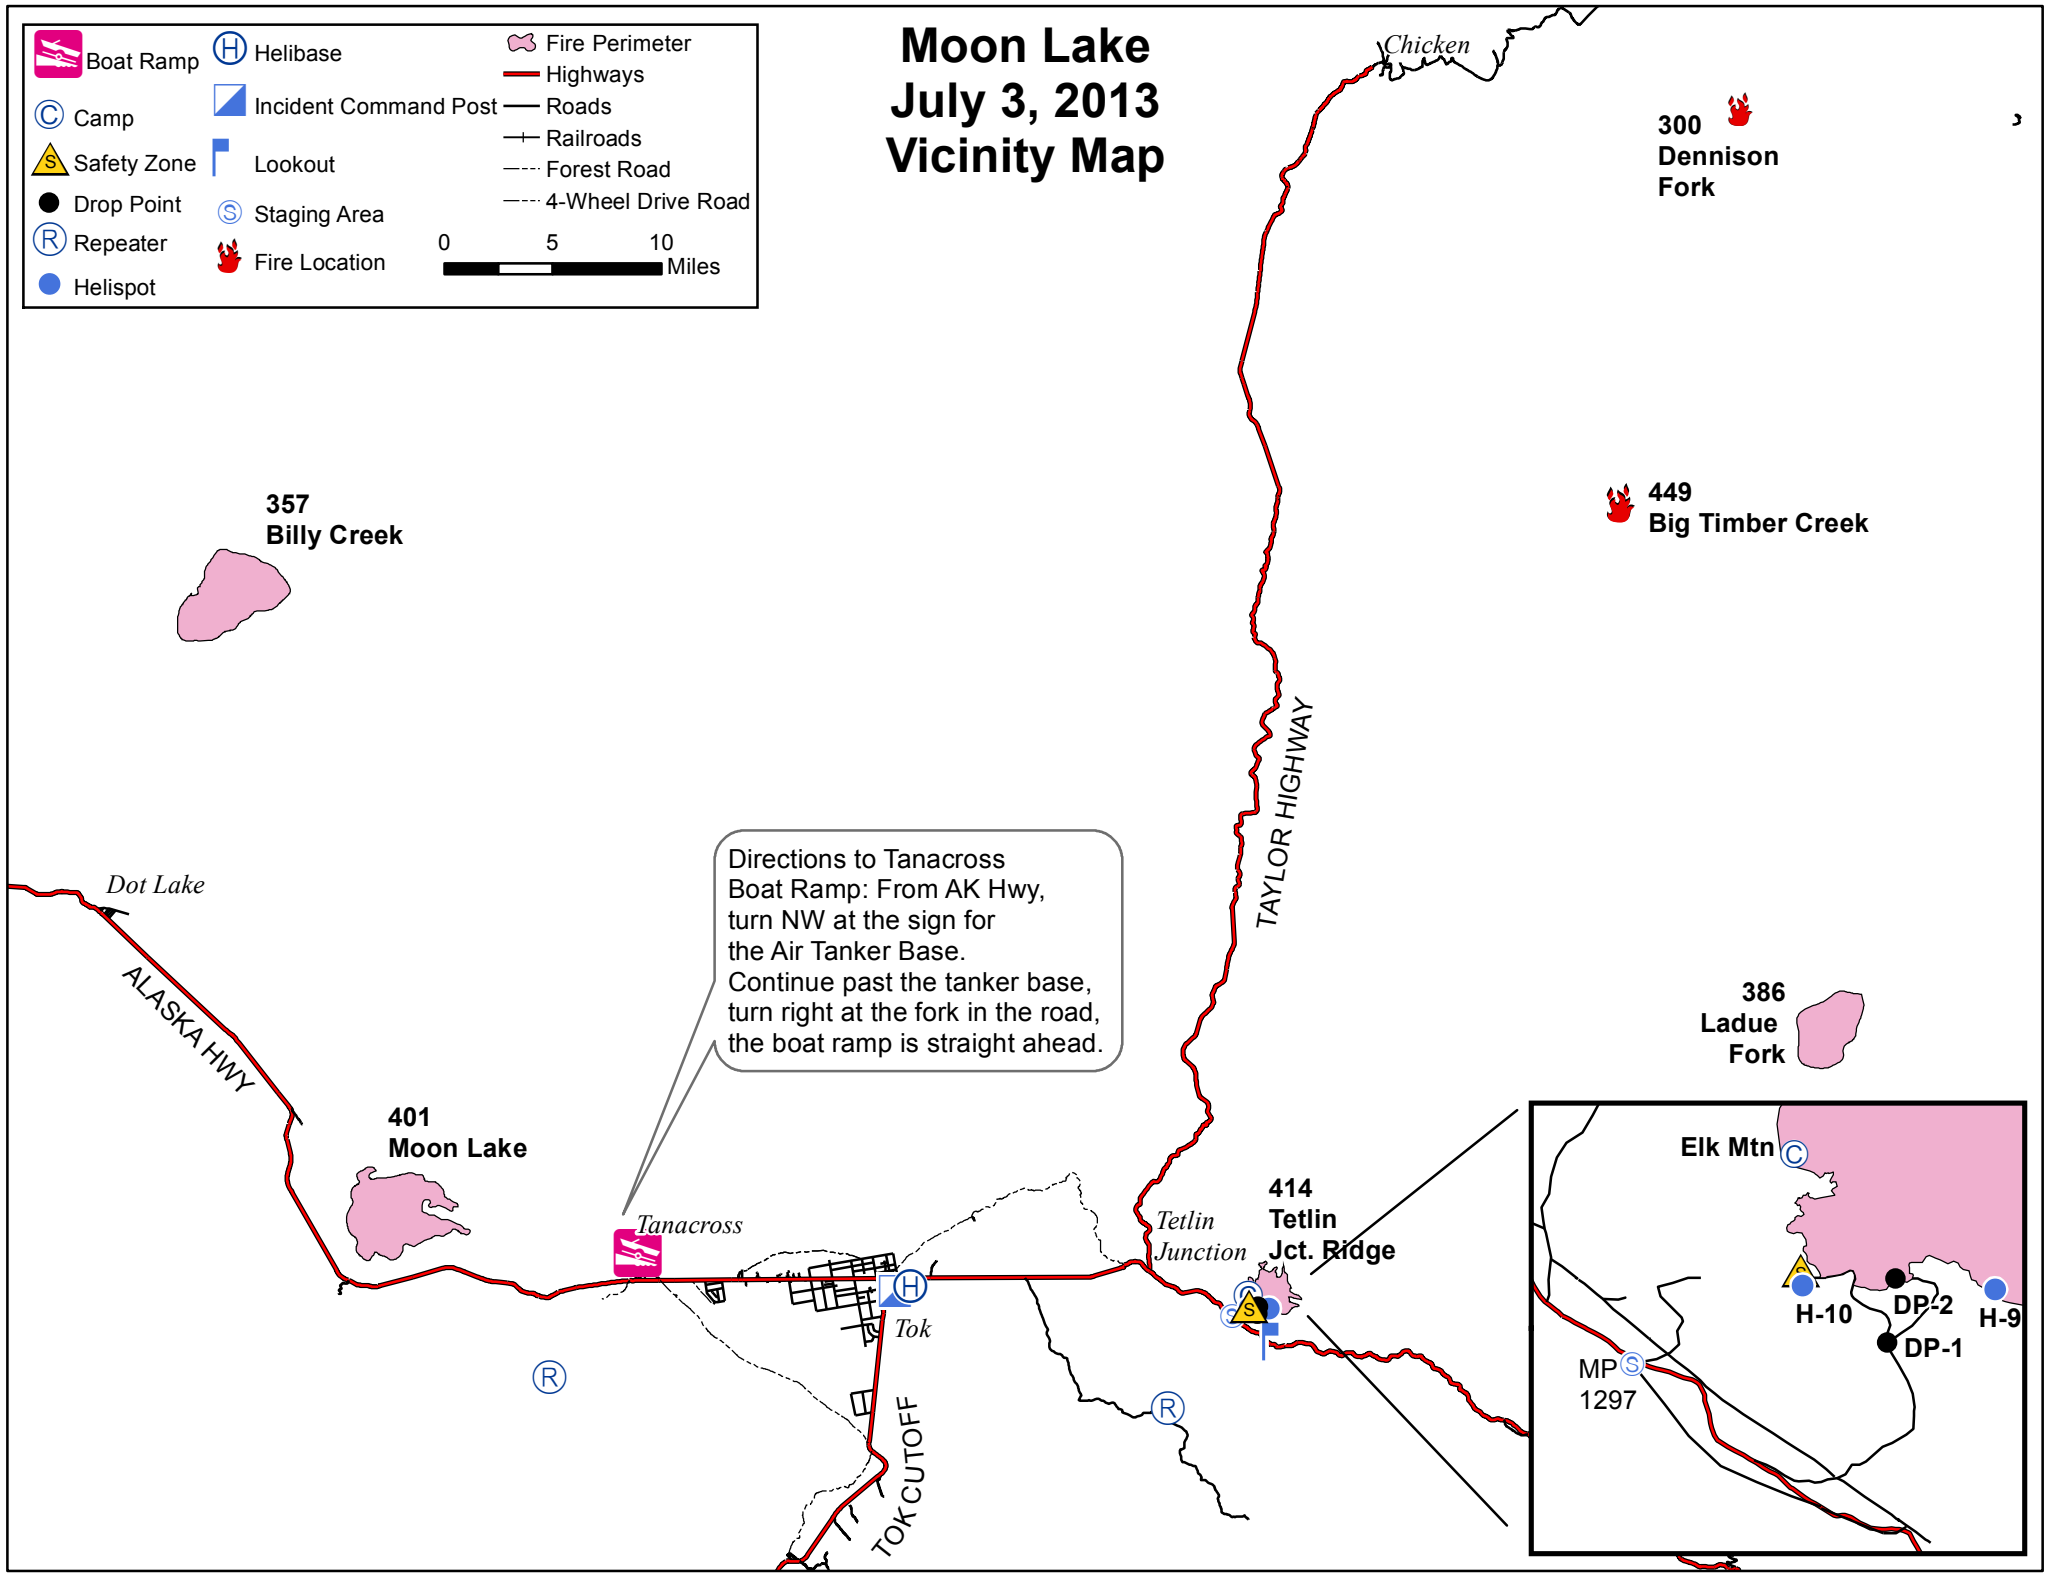

# Moon Lake July 3, 2013 Vicinity Map

0 5 10 Miles

Directions to Tanacross Boat Ramp: From AK Hwy, turn NW at the sign for the Air Tanker Base. Continue past the tanker base, turn right at the fork in the road, the boat ramp is straight ahead.