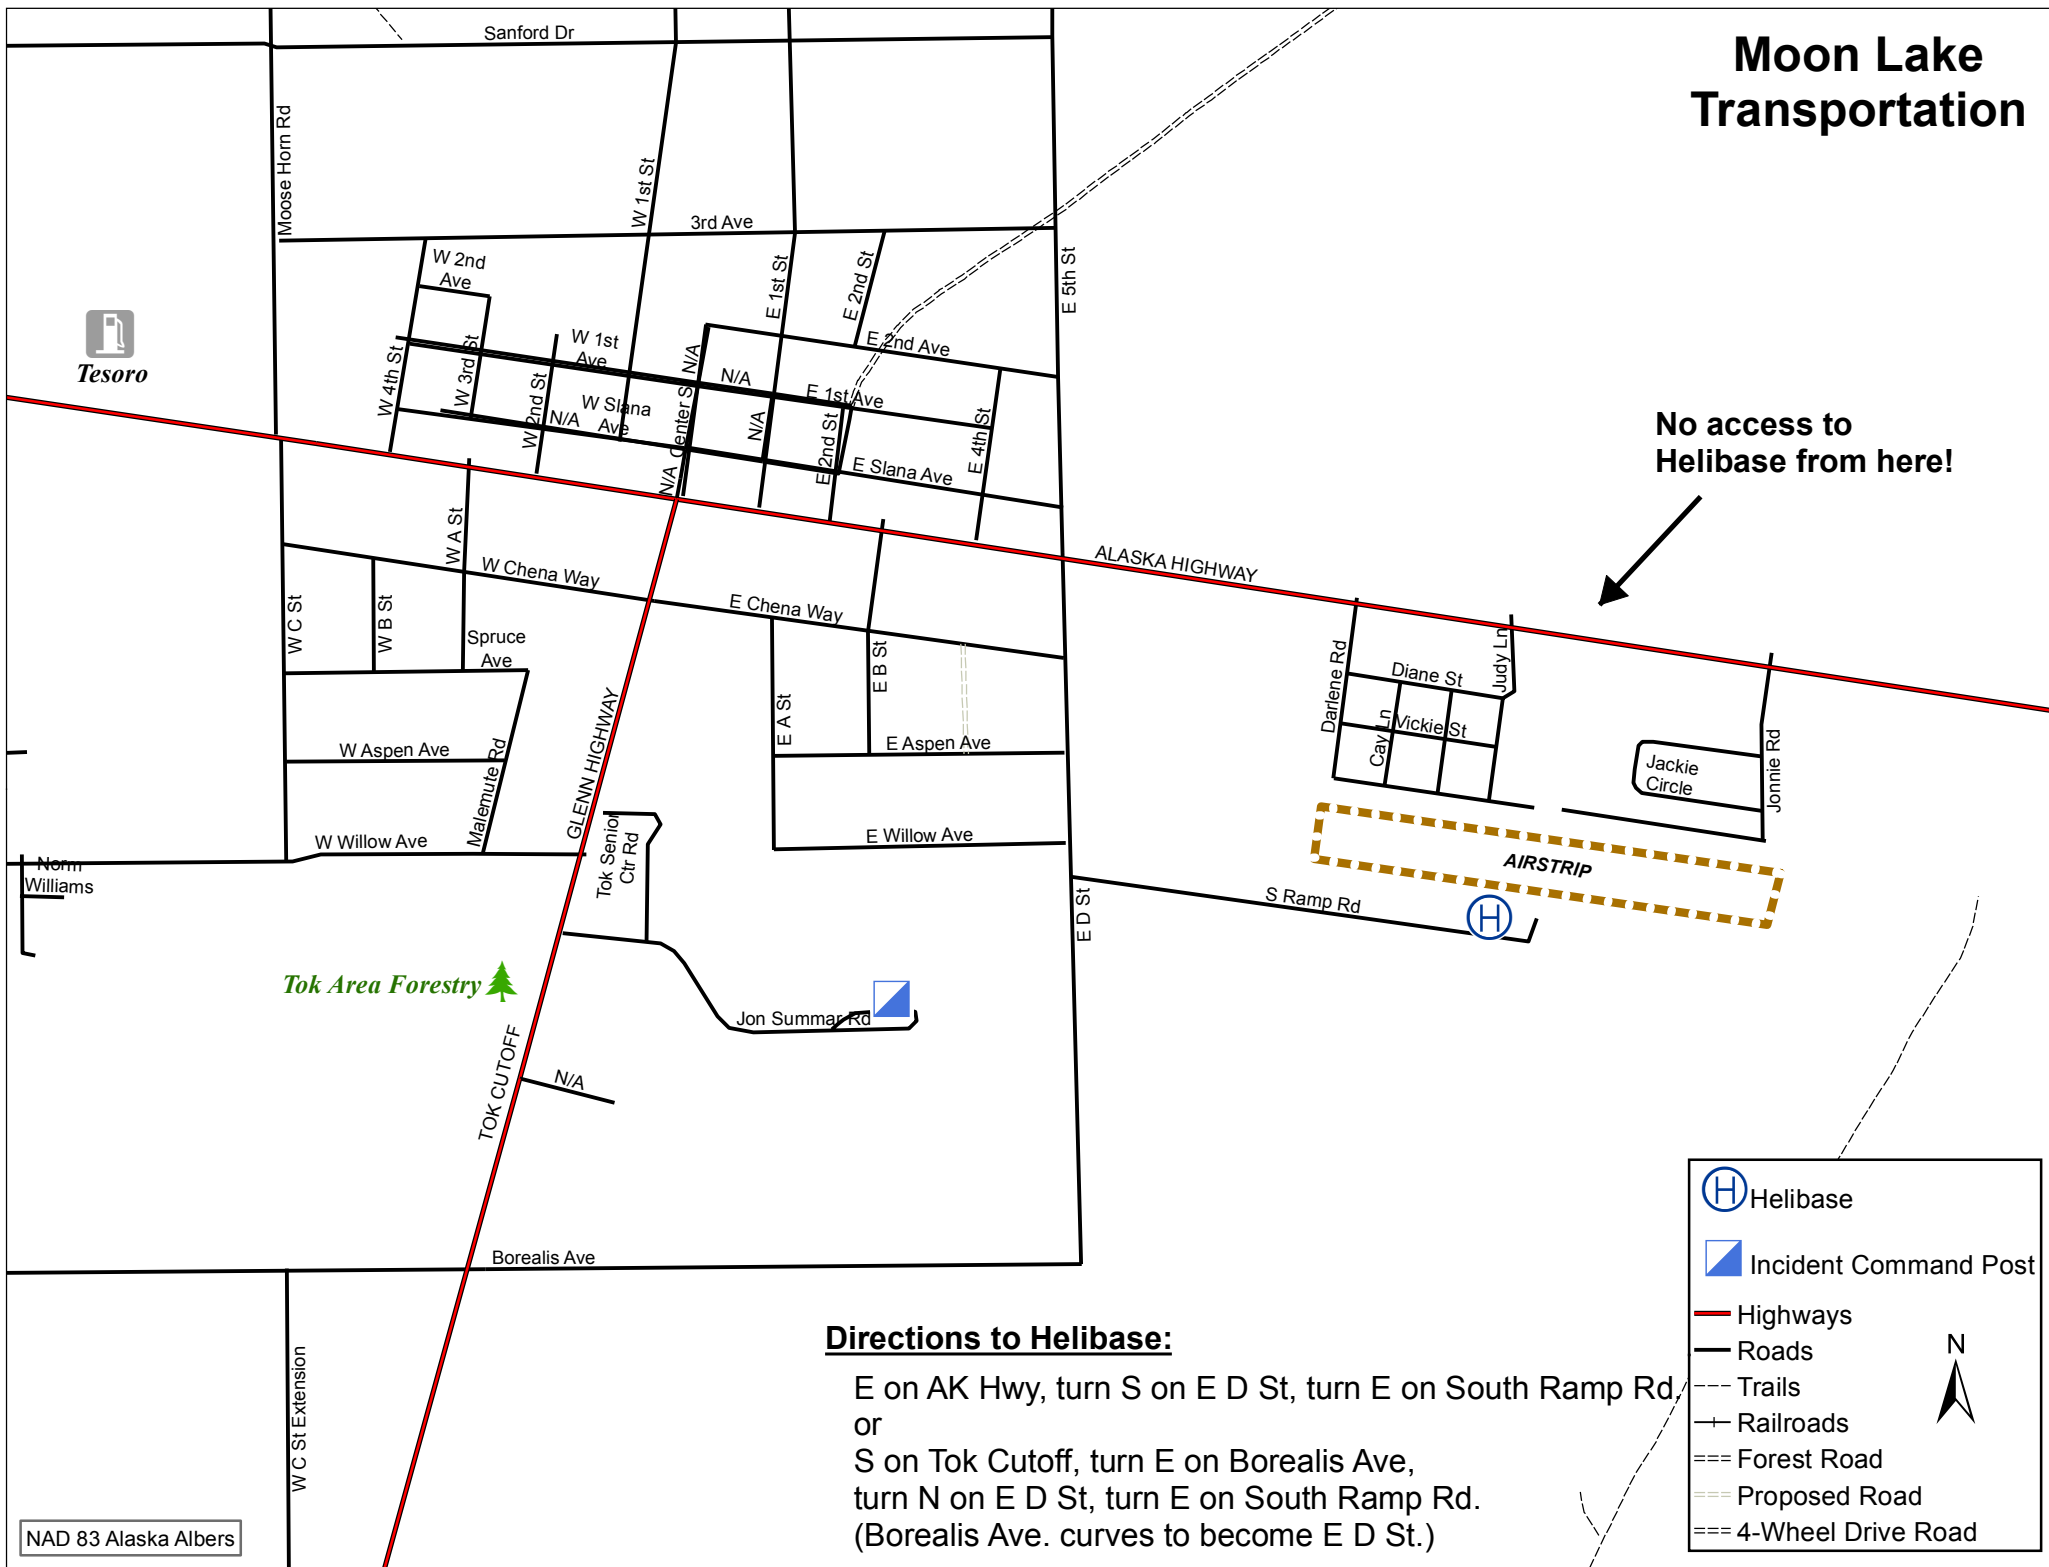

Moon Lake Transportation

Tesoro

No access to Helibase from here!

Directions to Helibase:

E on AK Hwy, turn S on E D St, turn E on South Ramp Rd
 or
 S on Tok Cutoff, turn E on Borealis Ave,
 turn N on E D St, turn E on South Ramp Rd.
 (Borealis Ave. curves to become E D St.)

	Helibase
	Incident Command Post
	Highways
	Roads
	Trails
	Railroads
	Forest Road
	Proposed Road
	4-Wheel Drive Road

N