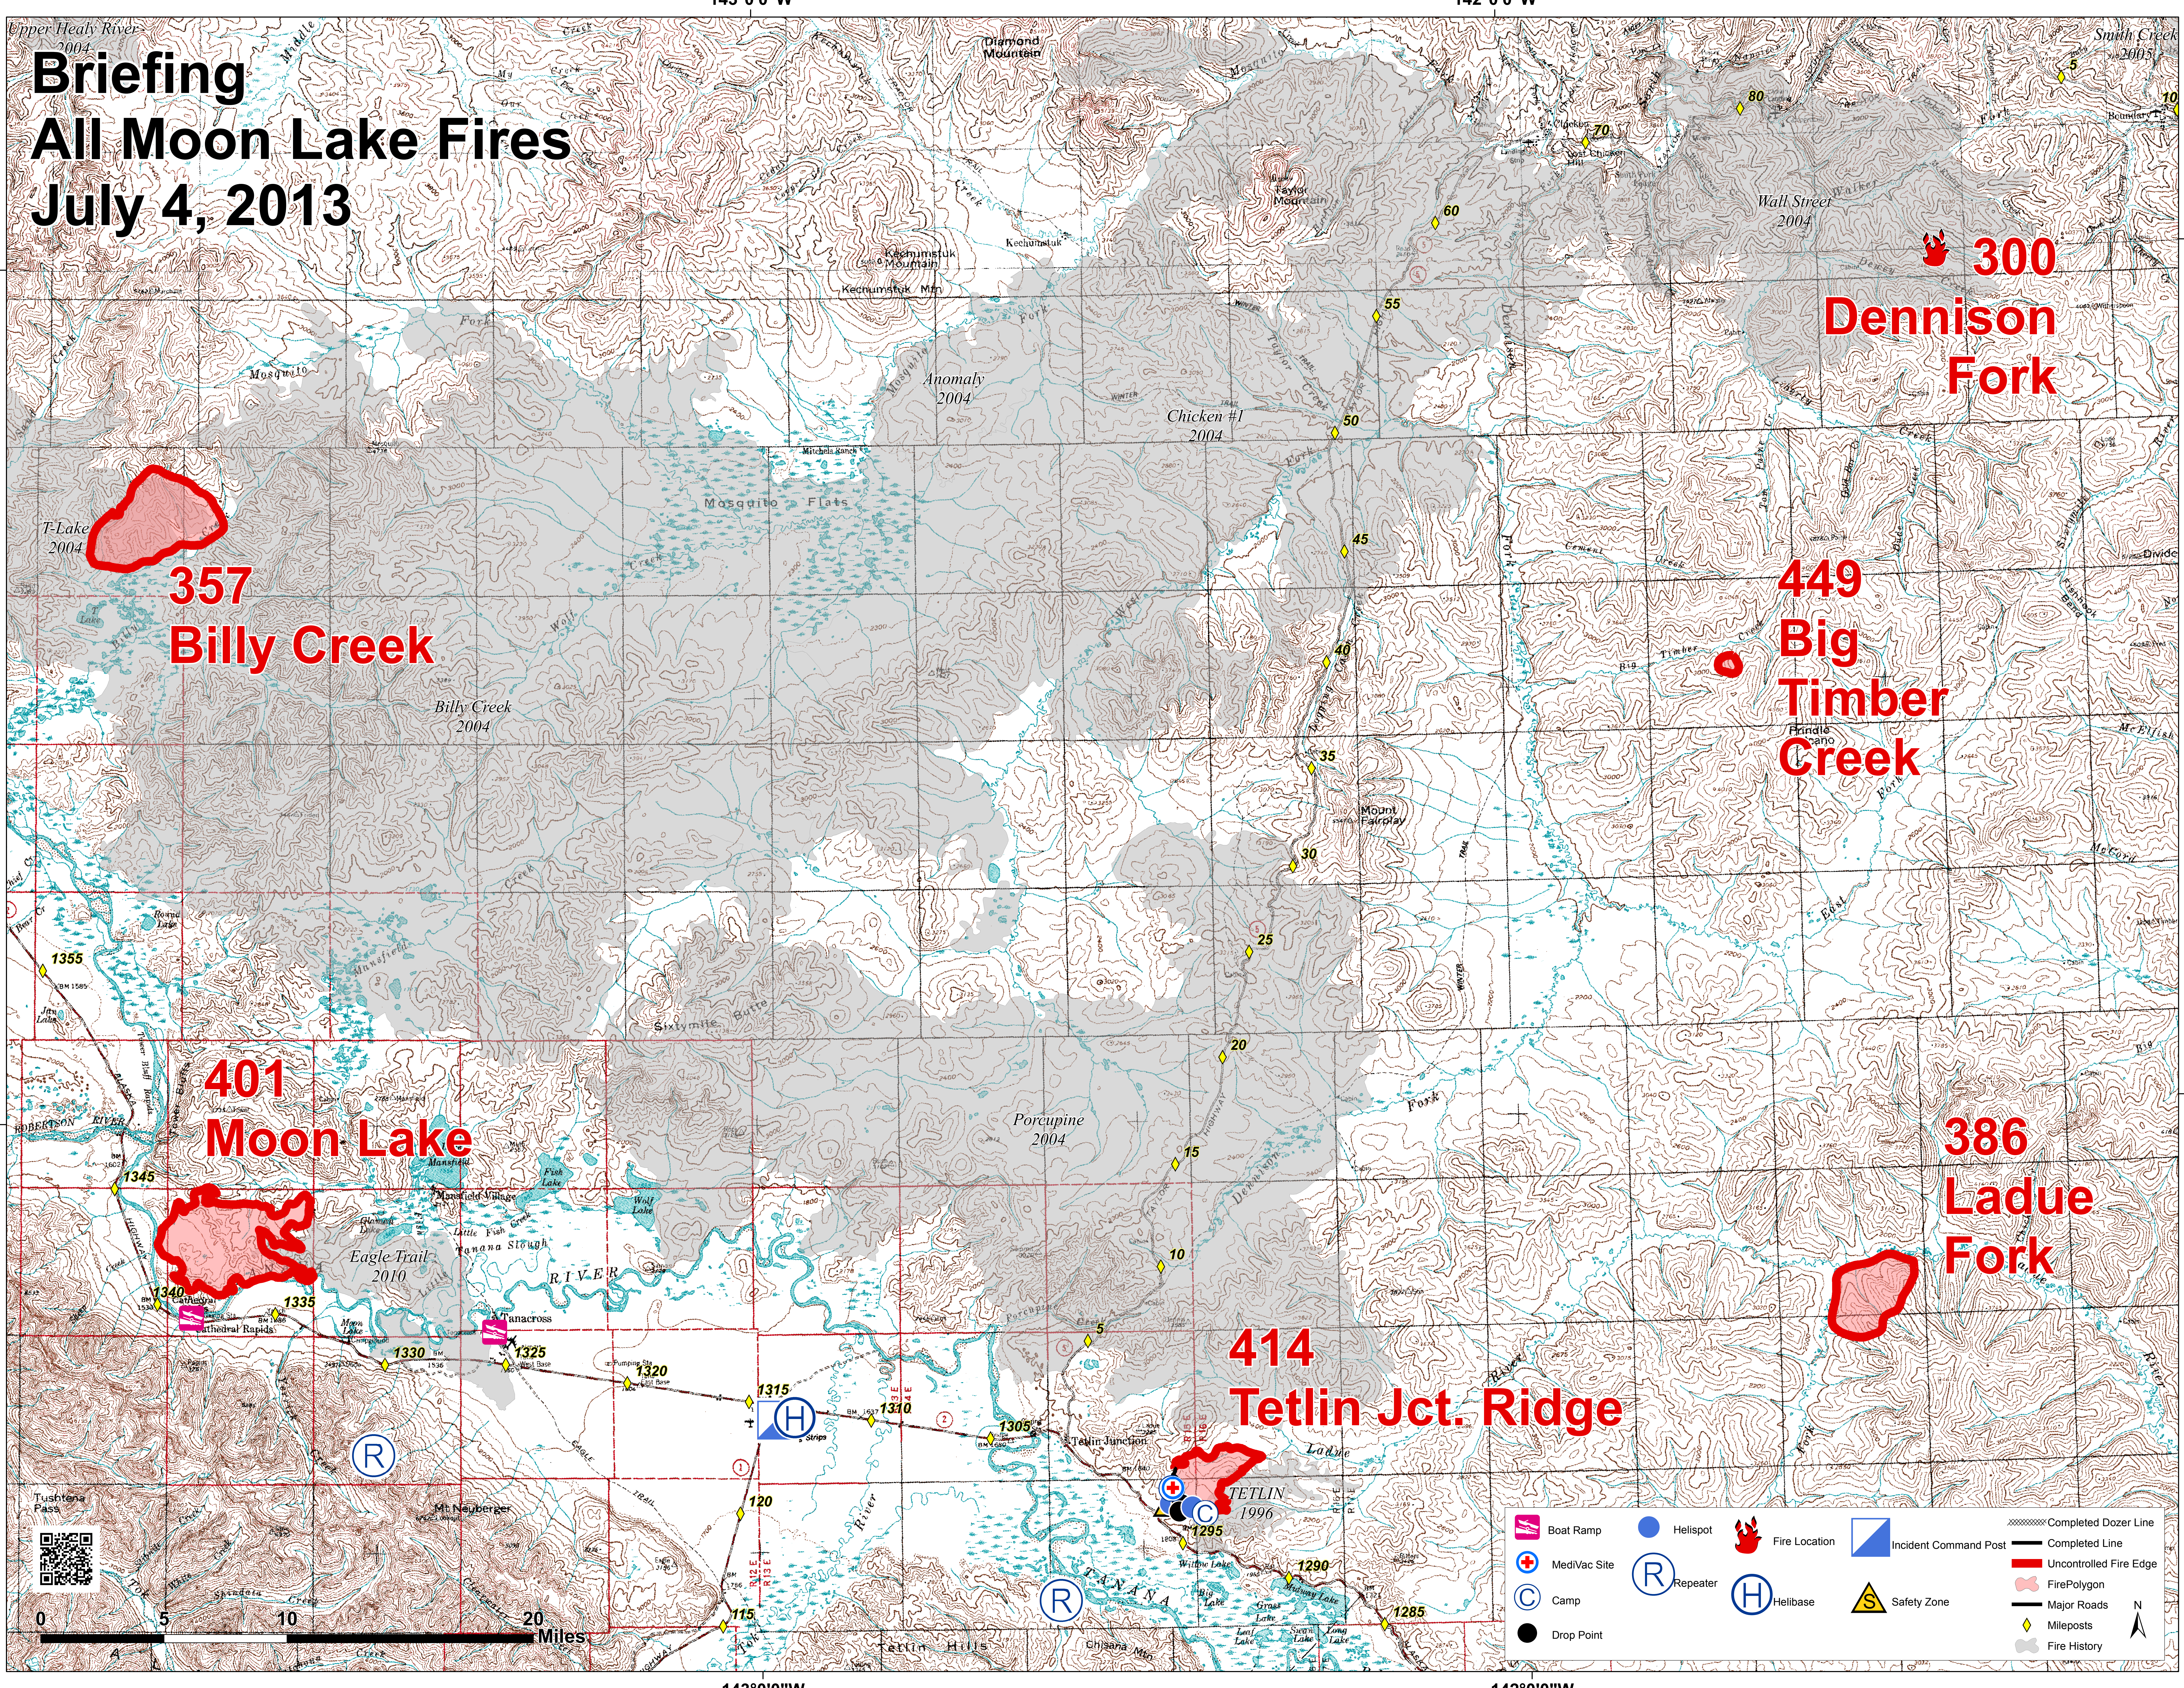

Briefing

All Moon Lake Fires

July 4, 2013

357
Billy Creek

300
Dennison Fork

449
Big Timber Creek

401
Moon Lake

386
Ladue Fork

414
Tetlin Jct. Ridge

- Boat Ramp
- MediVac Site
- Camp
- Drop Point
- Helispot
- Repeater
- Helibase
- Fire Location
- Incident Command Post
- Safety Zone
- Completed Dozer Line
- Completed Line
- Uncontrolled Fire Edge
- Fire Polygon
- Major Roads
- Mileposts
- Fire History

0 5 10 20 Miles

143°0'0"W 142°0'0"W

64°0'0"N

64°0'0"N

63°30'0"N

63°30'0"N