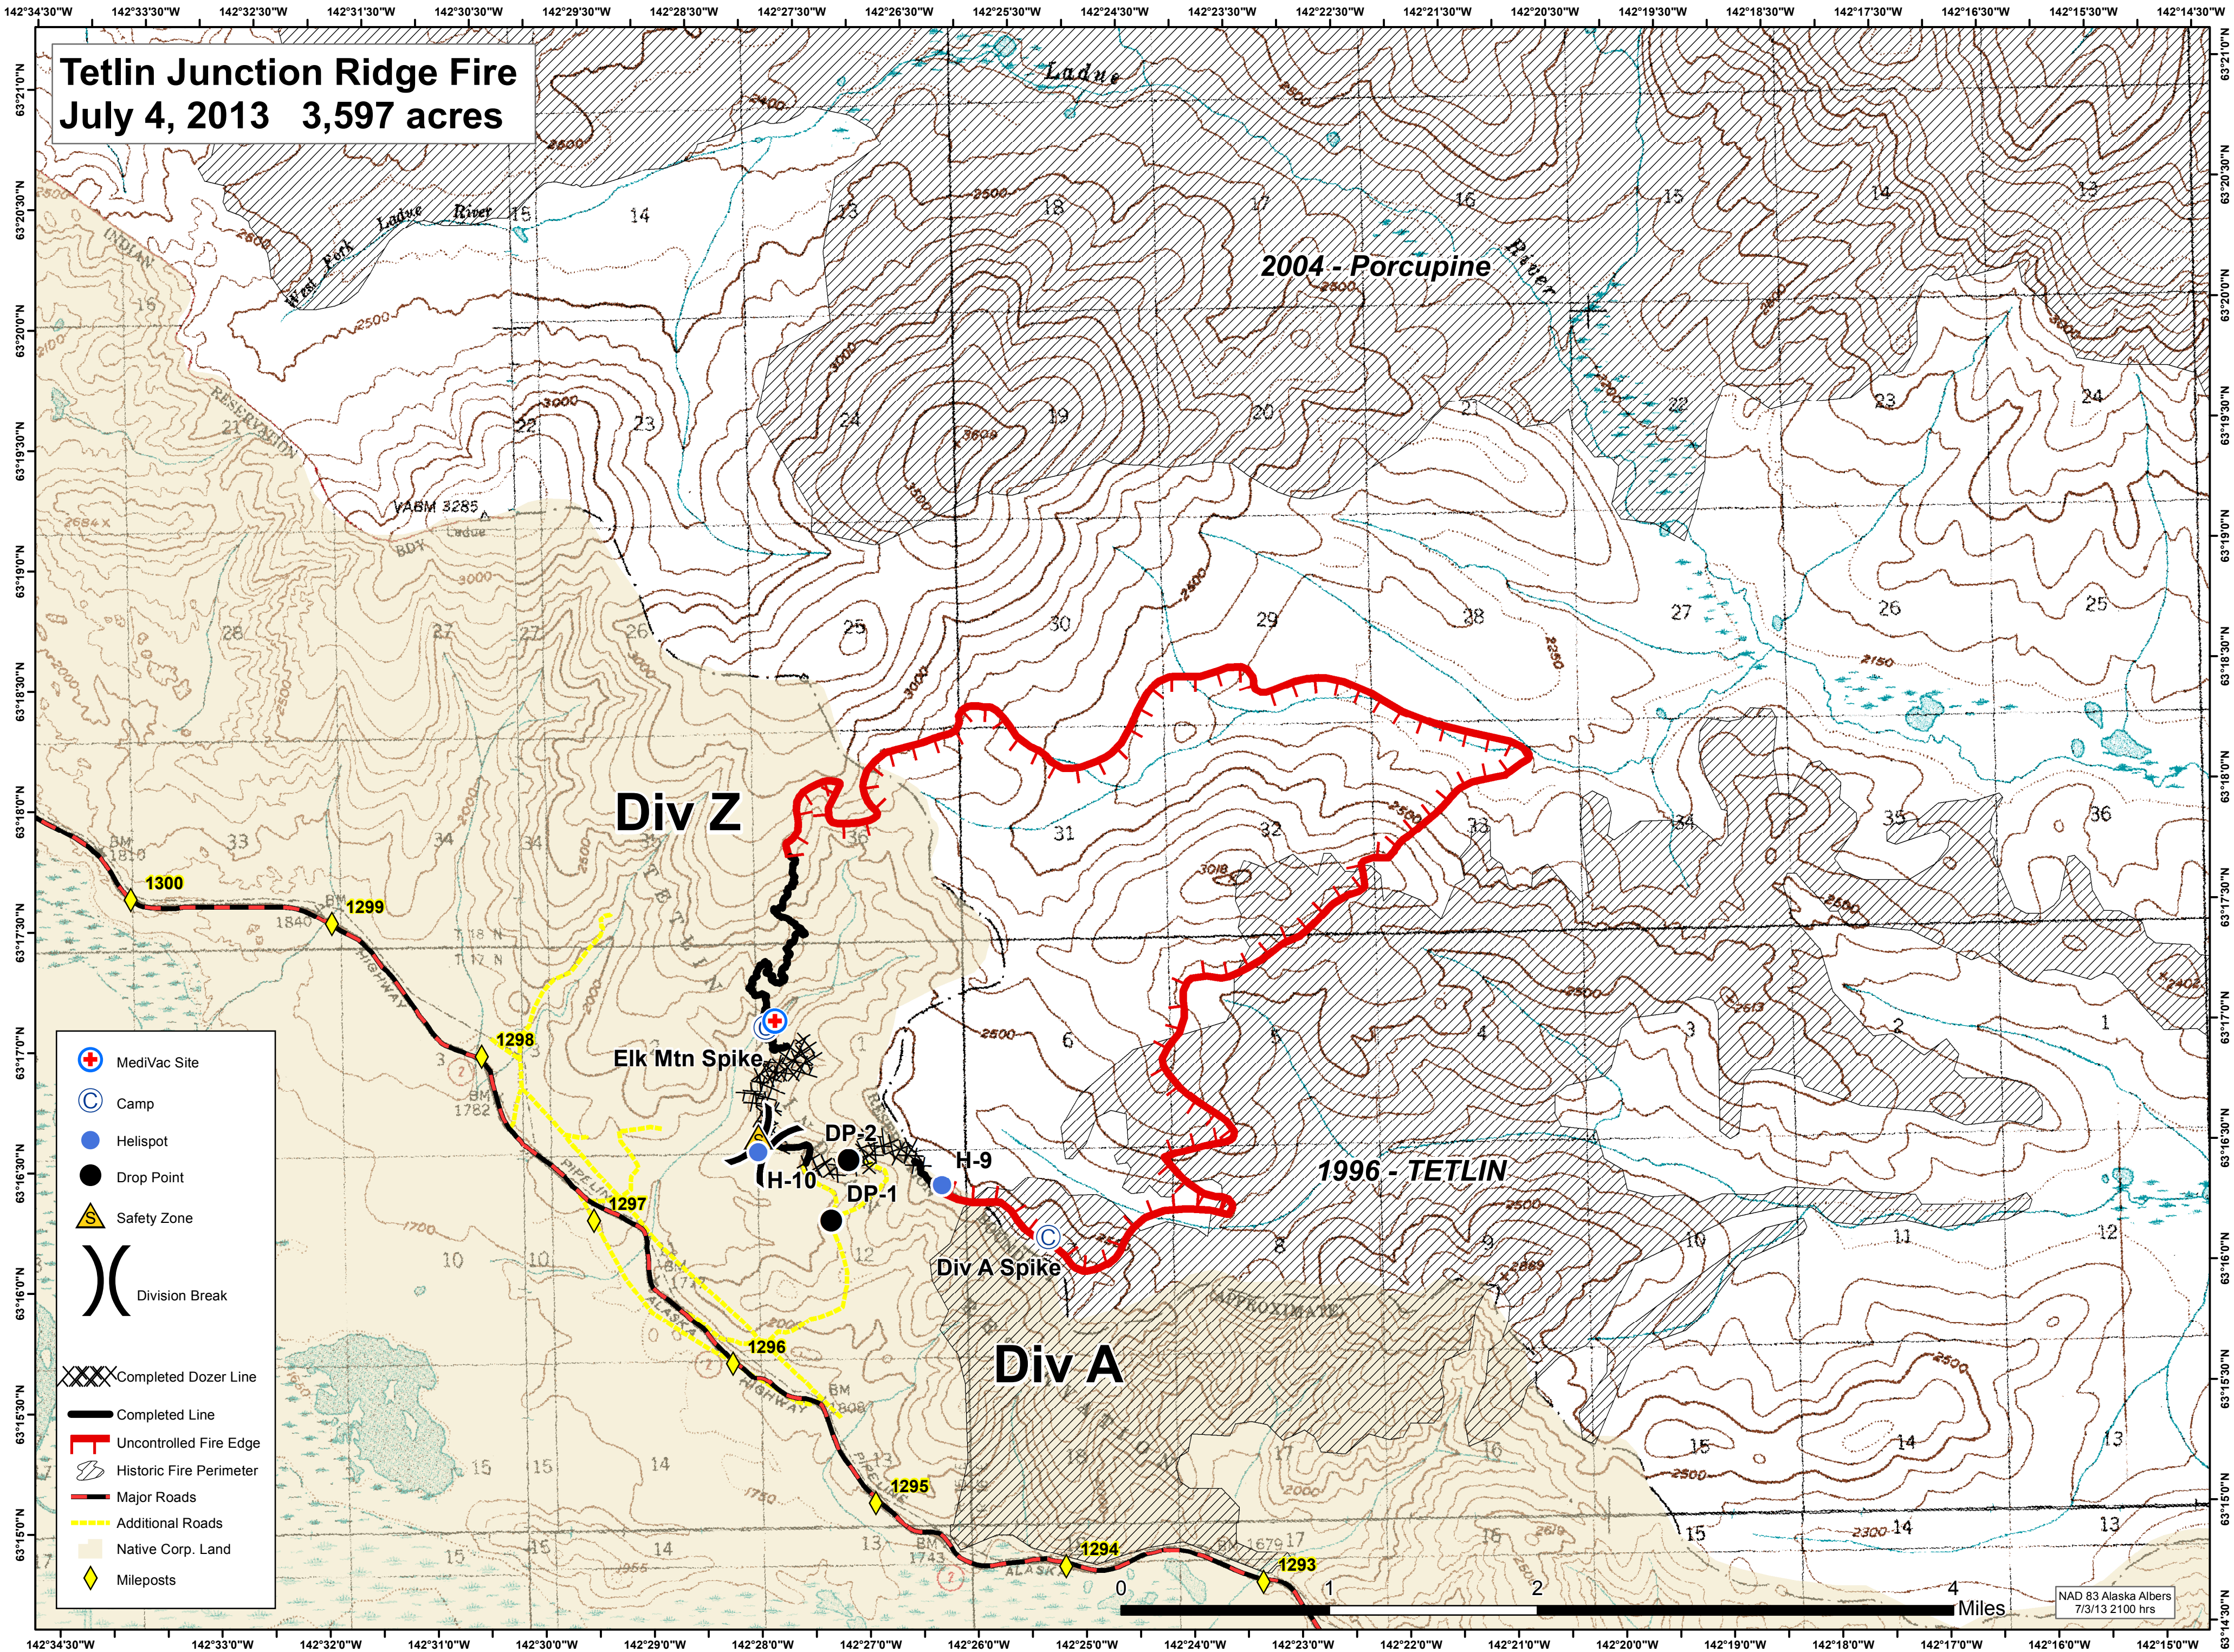

# Tetlin Junction Ridge Fire July 4, 2013 3,597 acres

- MediVac Site
- Camp
- Helispot
- Drop Point
- Safety Zone
- Division Break
- Completed Dozer Line
- Completed Line
- Uncontrolled Fire Edge
- Historic Fire Perimeter
- Major Roads
- Additional Roads
- Native Corp. Land
- Mileposts