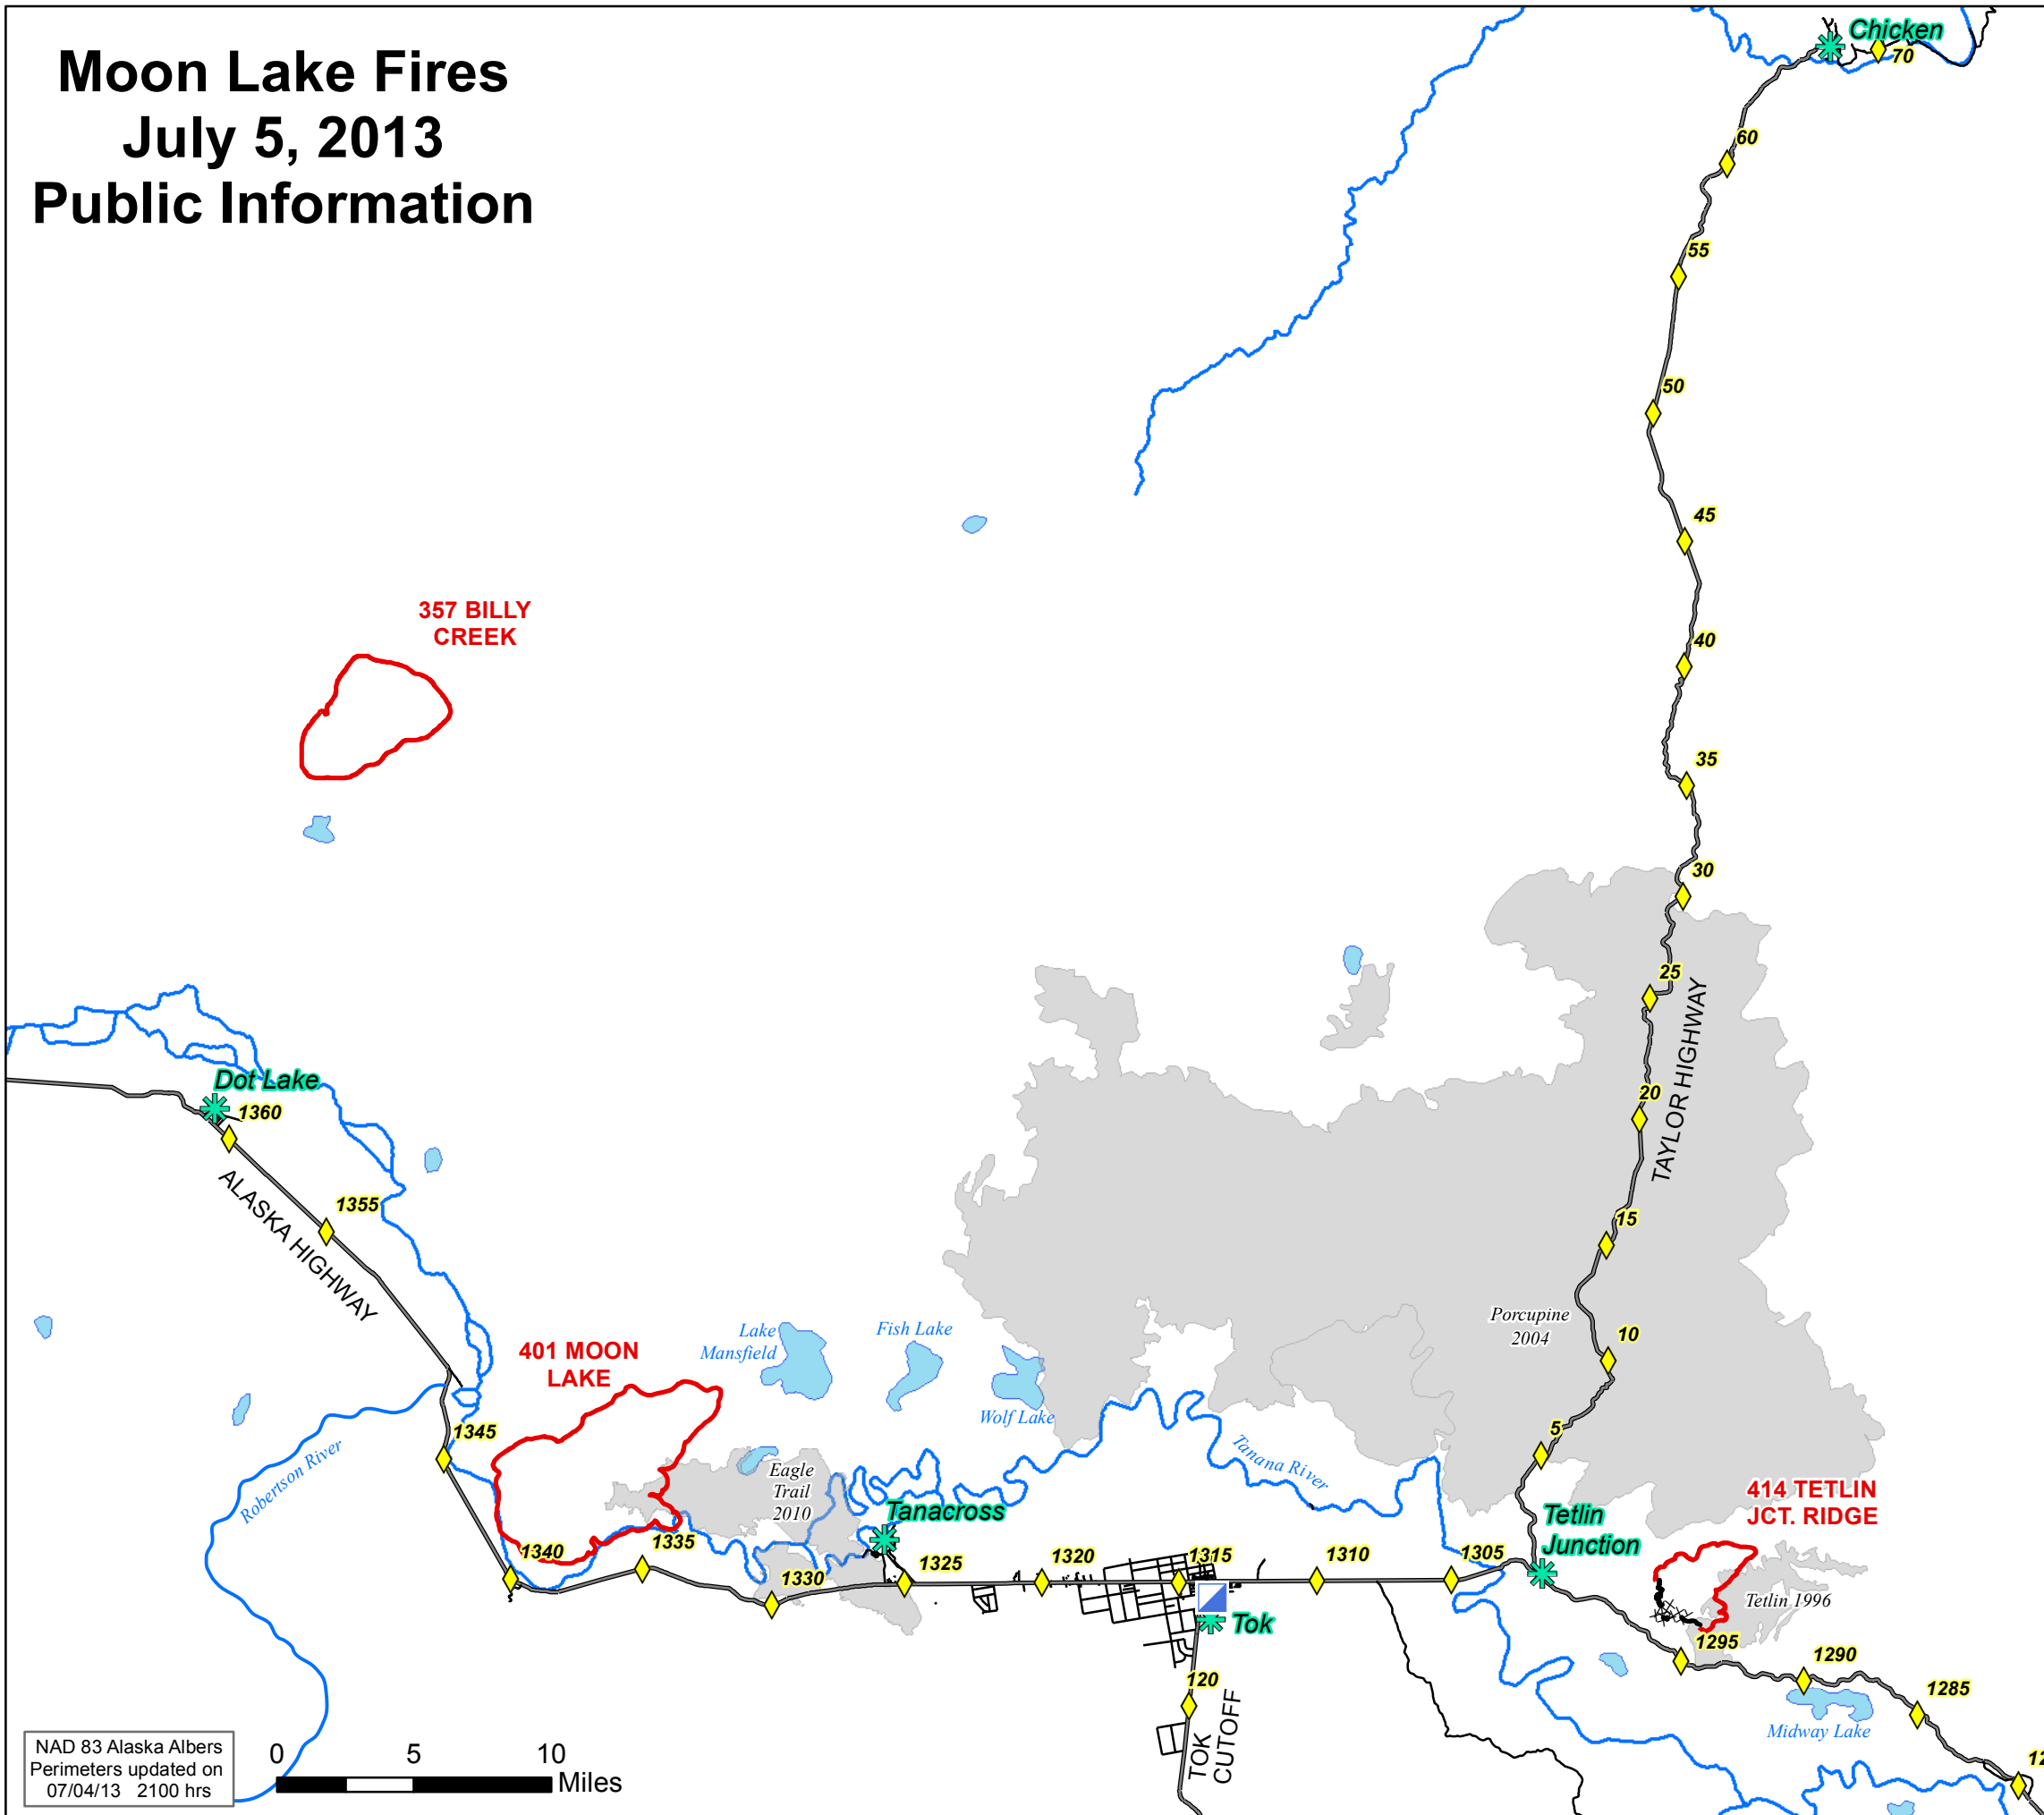

Moon Lake Fires

July 5, 2013

Public Information

300 DENNISON FORK

449 BIG TIMBER CREEK

386 LADUE FORK

357 BILLY CREEK

401 MOON LAKE

414 TETLIN JCT. RIDGE

NAD 83 Alaska Albers
Perimeters updated on
07/04/13 2100 hrs

- Fire History
- Fire Location
- Incident Command Post
- Towns
- Mileposts
- Completed Dozer Line
- Completed Line
- Uncontrolled Fire Edge
- Highways
- Roads
- Major Alaska Rivers
- Alaska Lakes