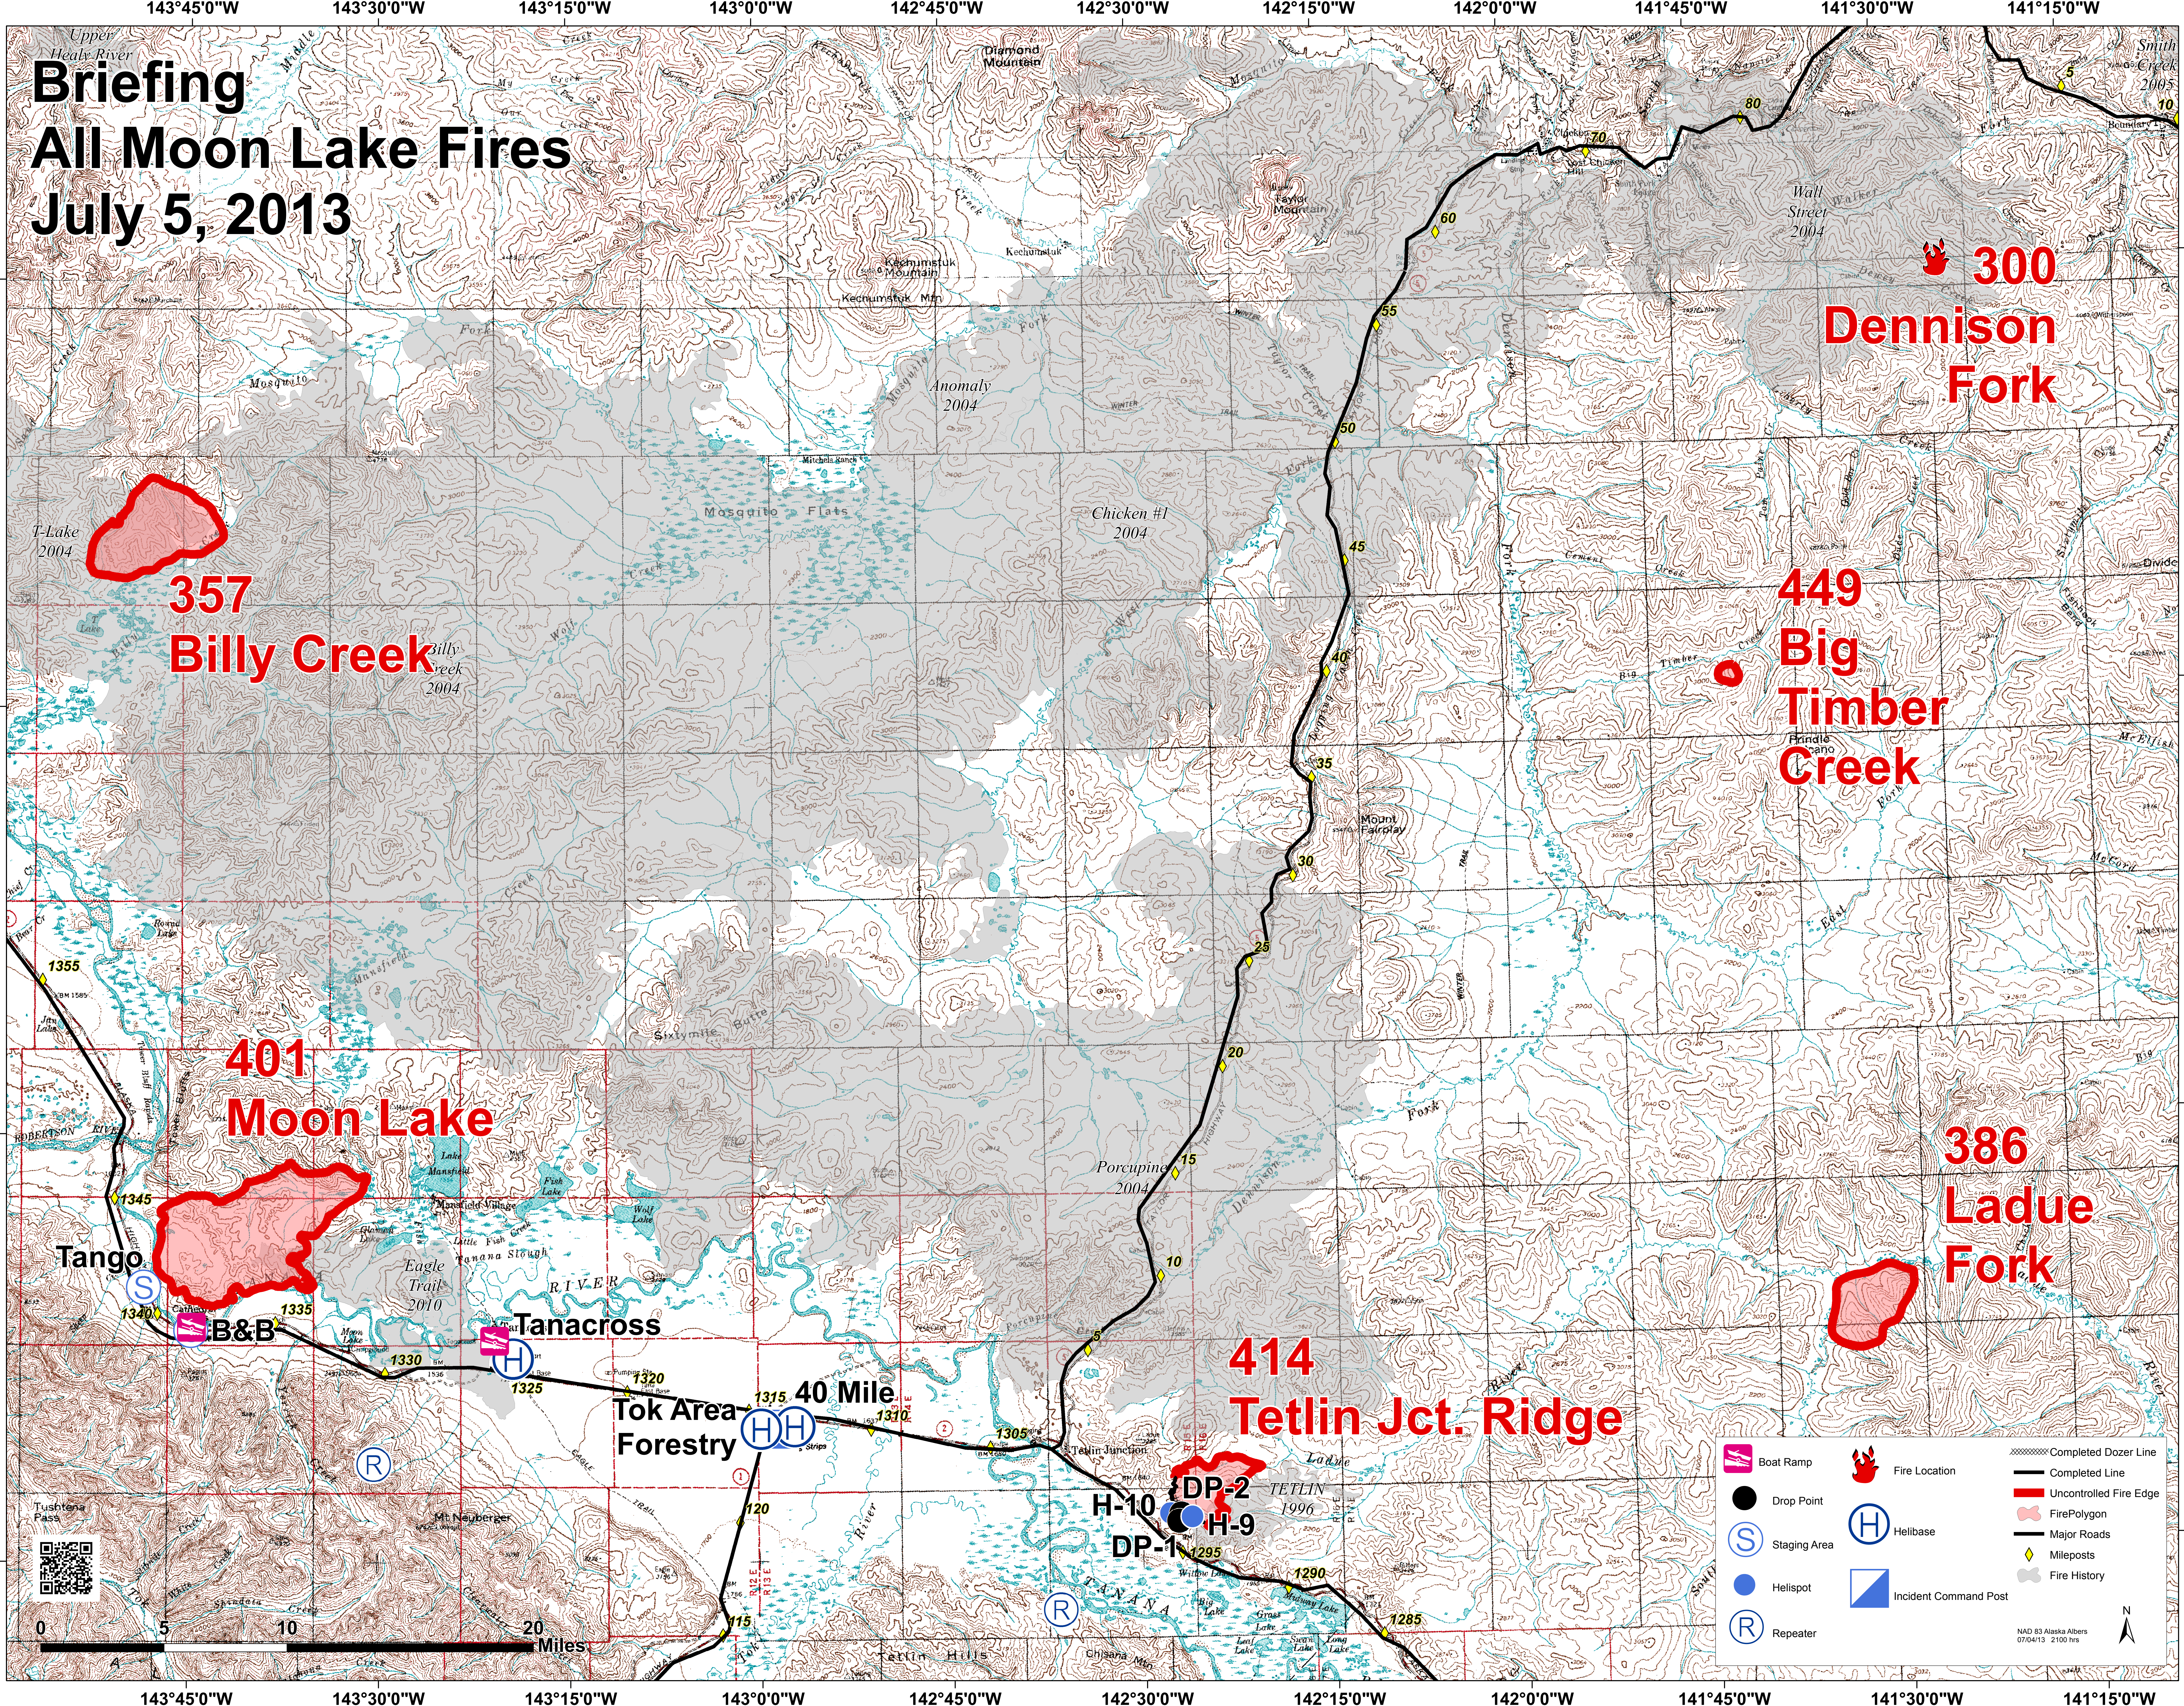

## All Moon Lake Fires

### July 5, 2013

**357**  
**Billy Creek**

**300**  
**Dennison Fork**

**449**  
**Big Timber Creek**

**401**  
**Moon Lake**

**386**  
**Ladue Fork**

**414**  
**Tetlin Jct. Ridge**

	Boat Ramp		Fire Location		Completed Dozer Line
	Drop Point		Uncontrolled Fire Edge		Major Roads
	Staging Area		Fire Polygon		Mileposts
	Helibase		Fire History		Incident Command Post
	Helispot				
	Repeater				

0 5 10 20 Miles

NAD 83 Alaska Albers  
0704r13 2100 hrs