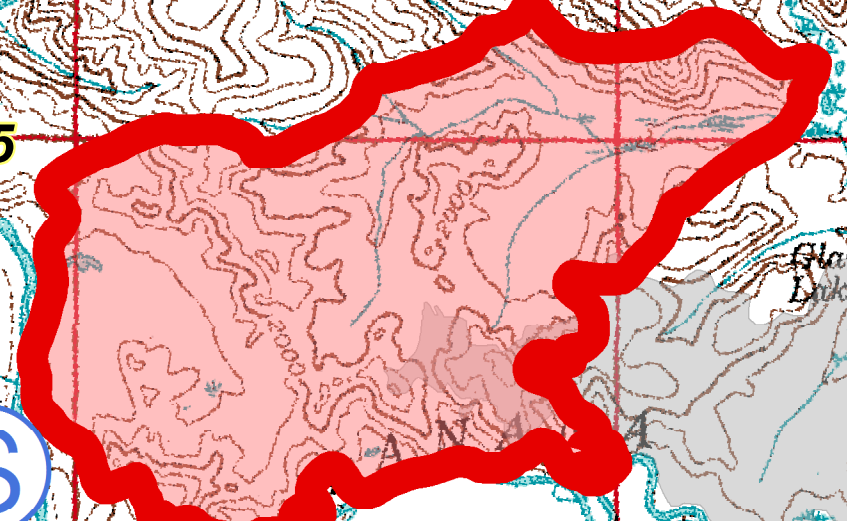

### July 5, 2013

**357**  
**Billy Creek**

**300**  
**Dennison Fork**

**449**  
**Big Timber Creek**

**401**  
**Moon Lake**

**386**  
**Ladue Fork**

**414**  
**Tetlin Jct. Ridge**

	Boat Ramp		Fire Location		Completed Dozer Line
	Drop Point		Uncontrolled Fire Edge		Major Roads
	Staging Area		Fire Polygon		Mileposts
	Helibase		Fire History		Incident Command Post
	Helispot				
	Repeater				

0 5 10 20 Miles

NAD 83 Alaska Albers  
0704r13 2100 hrs