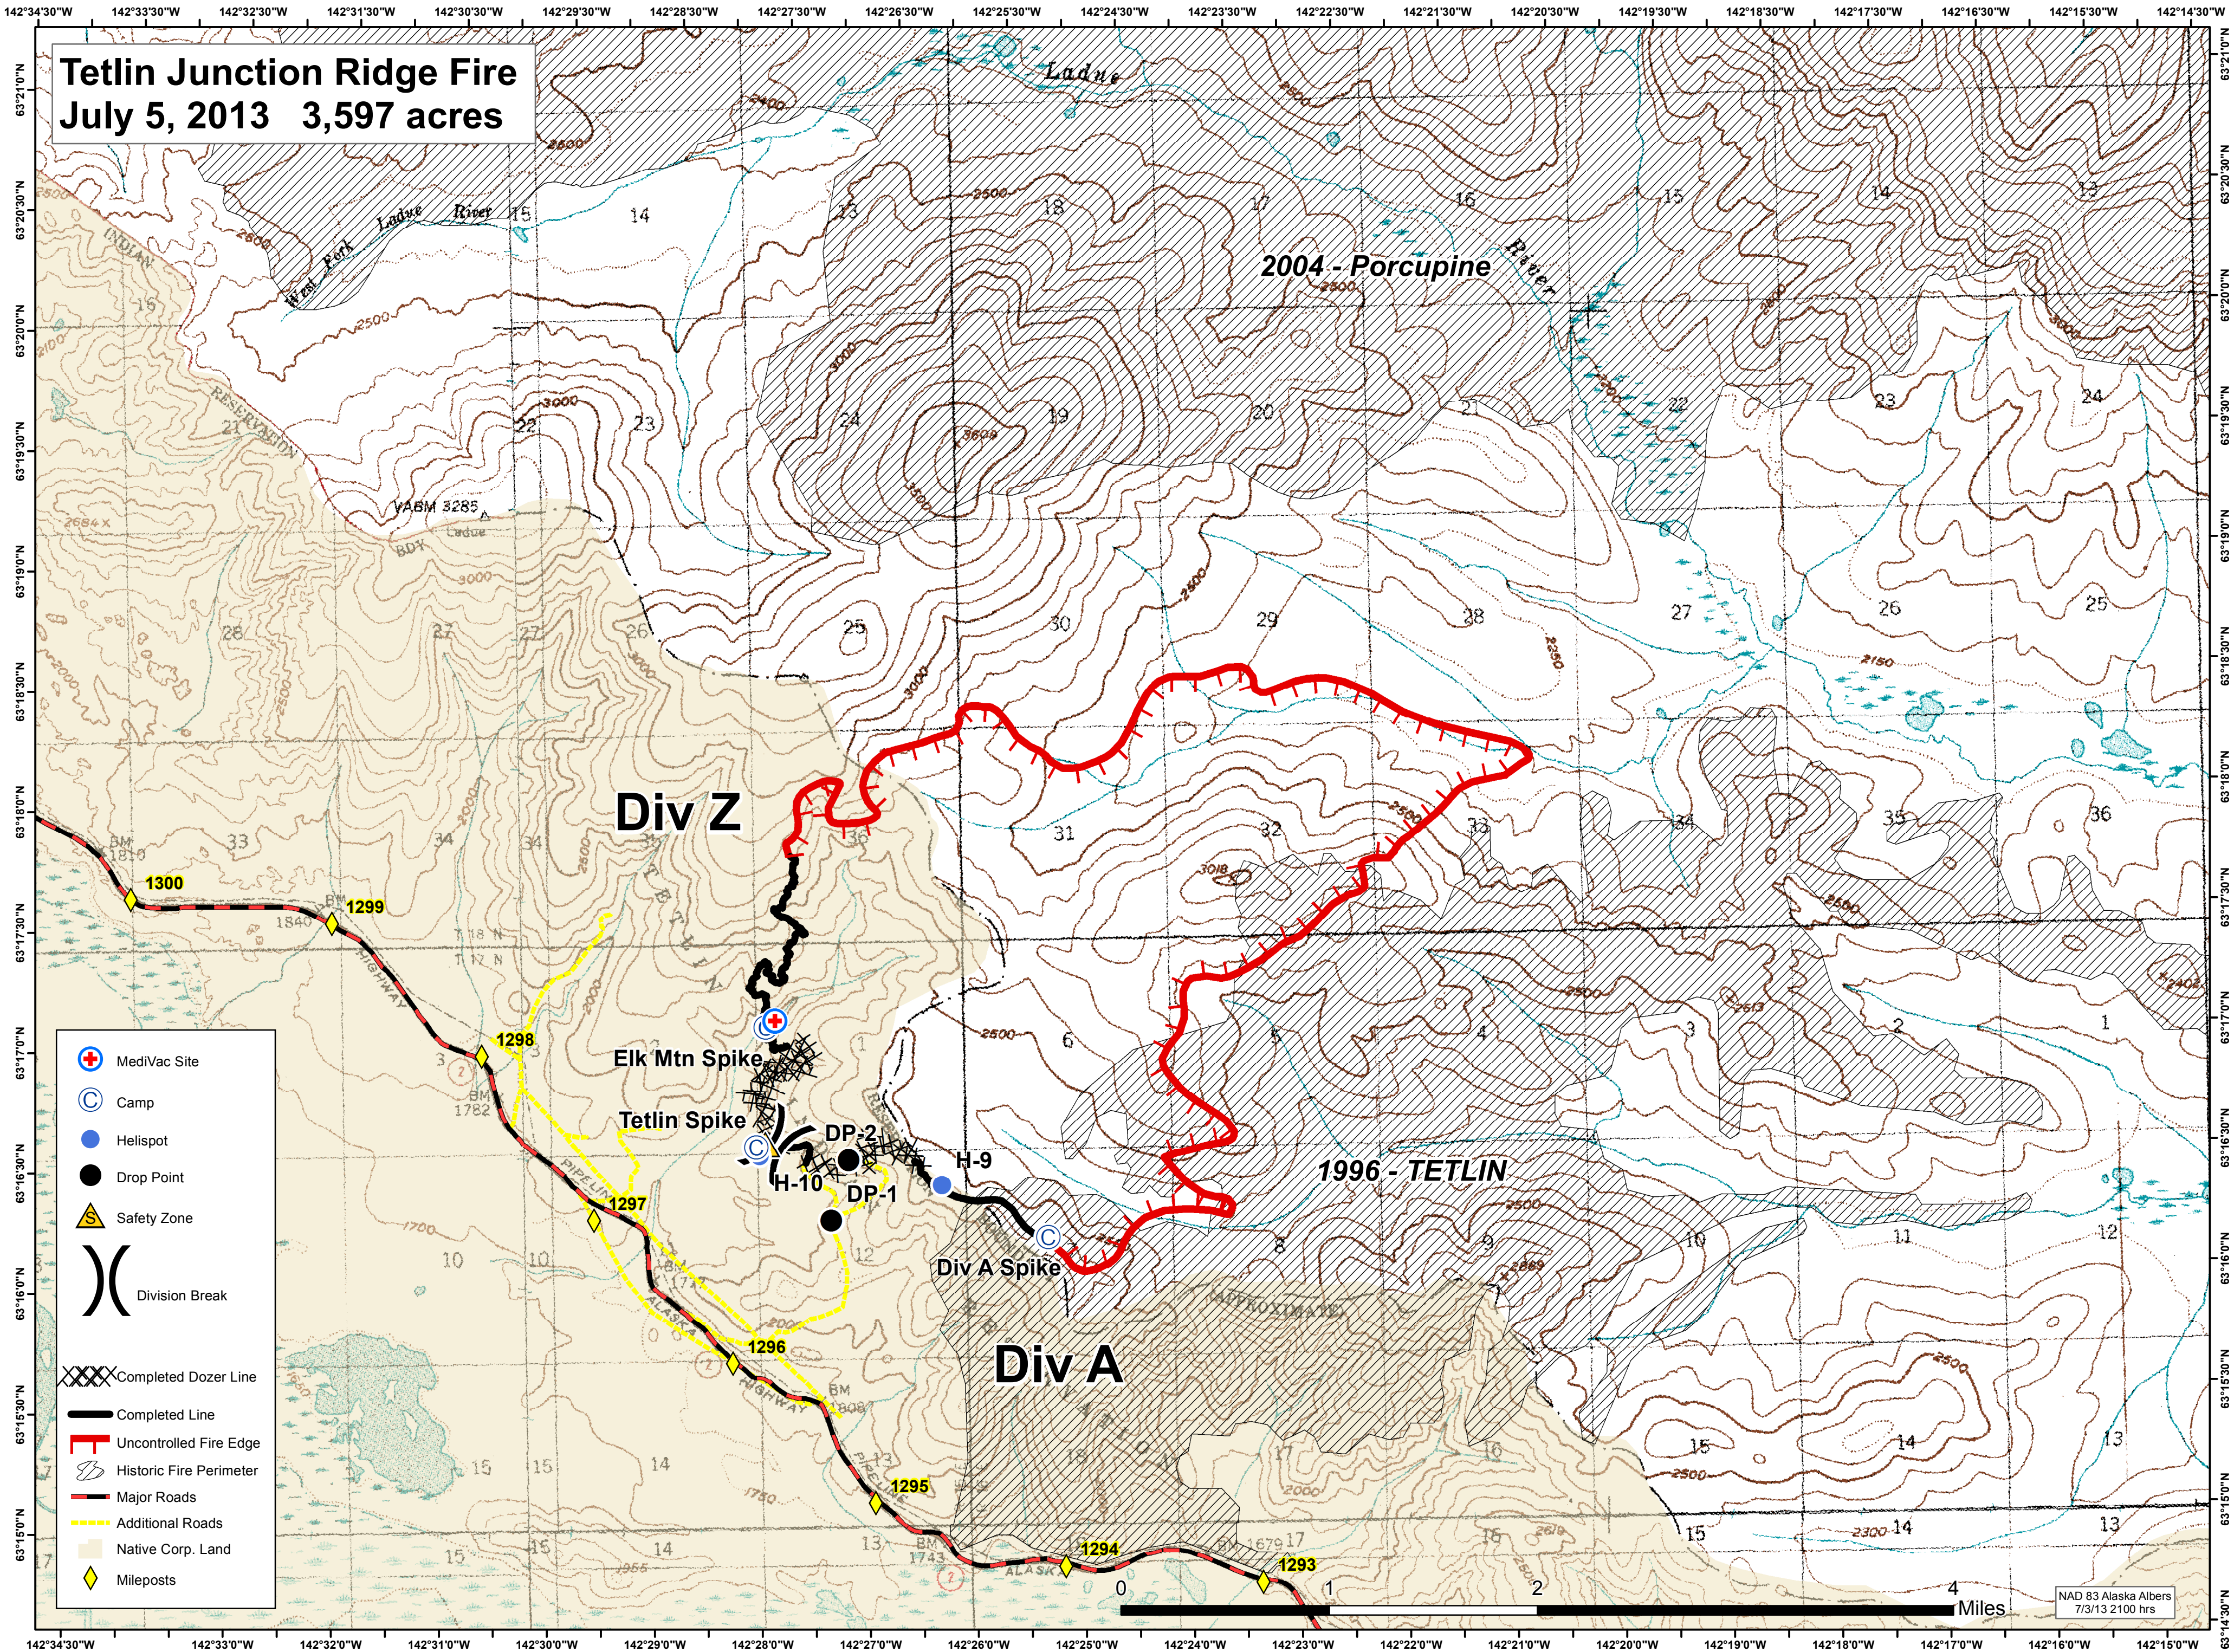

Tetlin Junction Ridge Fire July 5, 2013 3,597 acres

- MediVac Site
- Camp
- Helispot
- Drop Point
- Safety Zone
- Division Break
- Completed Dozer Line
- Completed Line
- Uncontrolled Fire Edge
- Historic Fire Perimeter
- Major Roads
- Additional Roads
- Native Corp. Land
- Mileposts