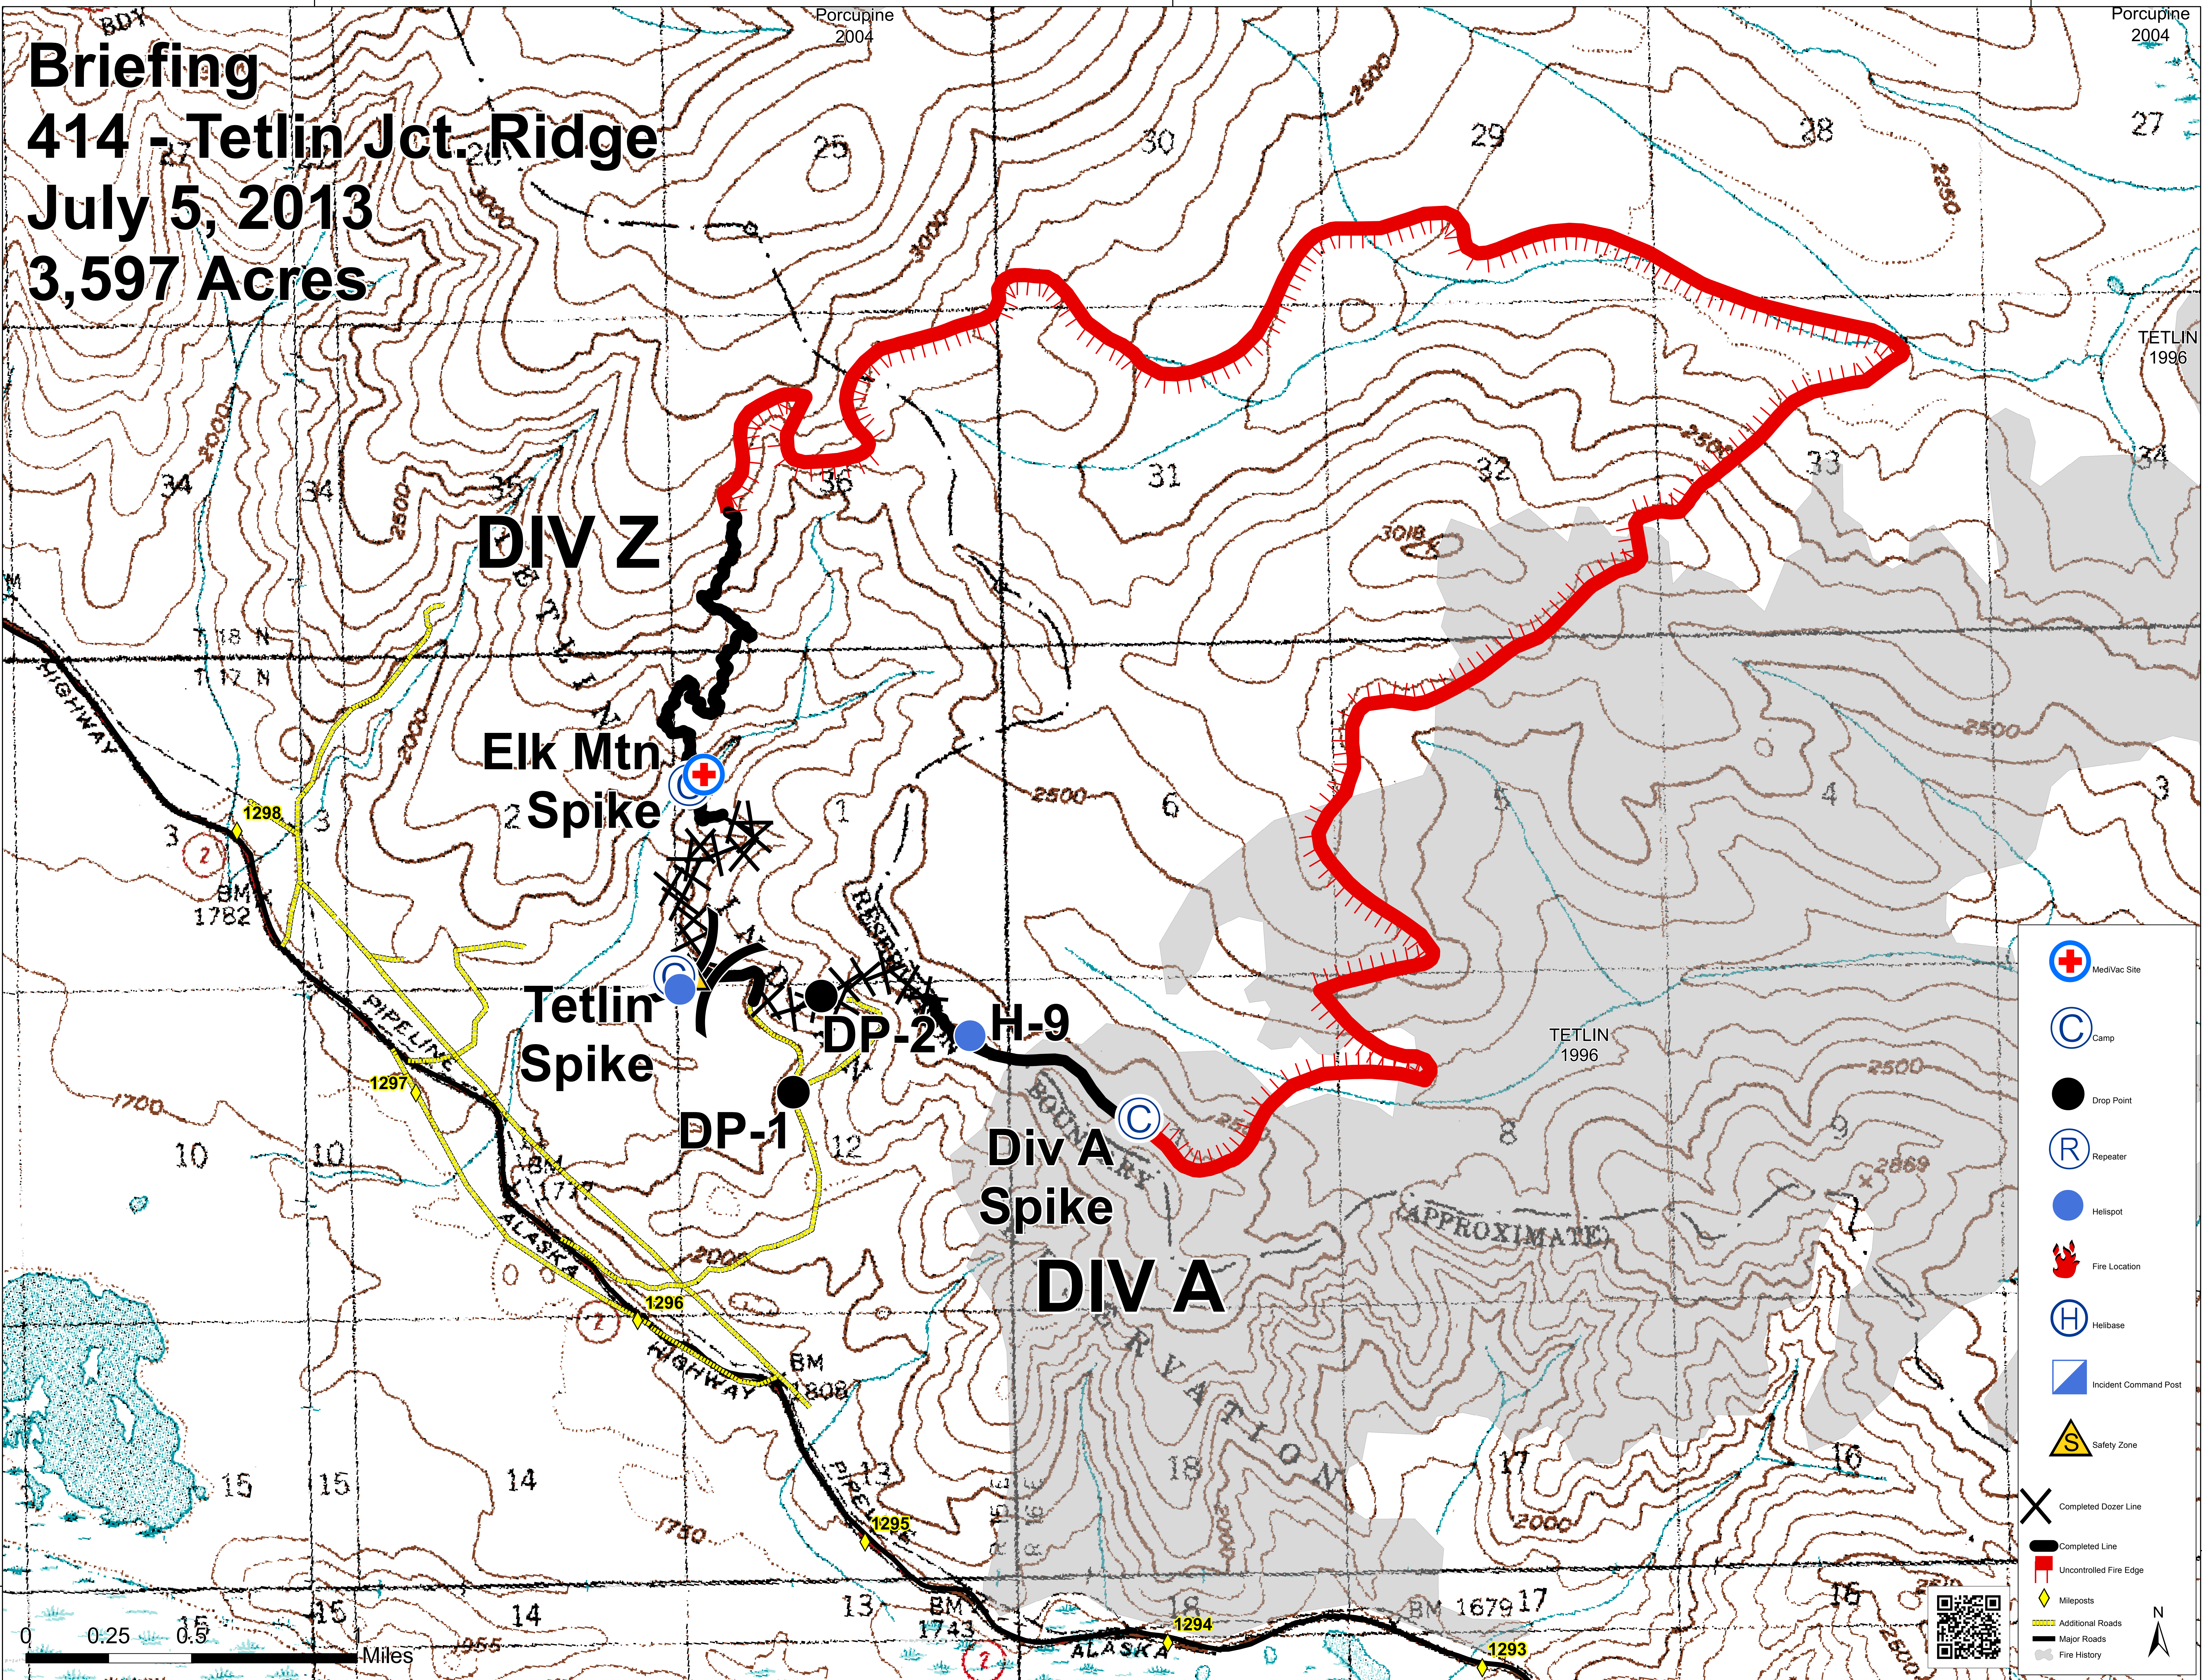

Briefing

414 - Tetlin Jct. Ridge

July 5, 2013

3,597 Acres

- Medivac Site
- Camp
- Drop Point
- Repeater
- Helispot
- Fire Location
- Helibase
- Incident Command Post
- Safety Zone
- Completed Dozer Line
- Completed Line
- Uncontrolled Fire Edge
- Mileposts
- Additional Roads
- Major Roads
- Fire History