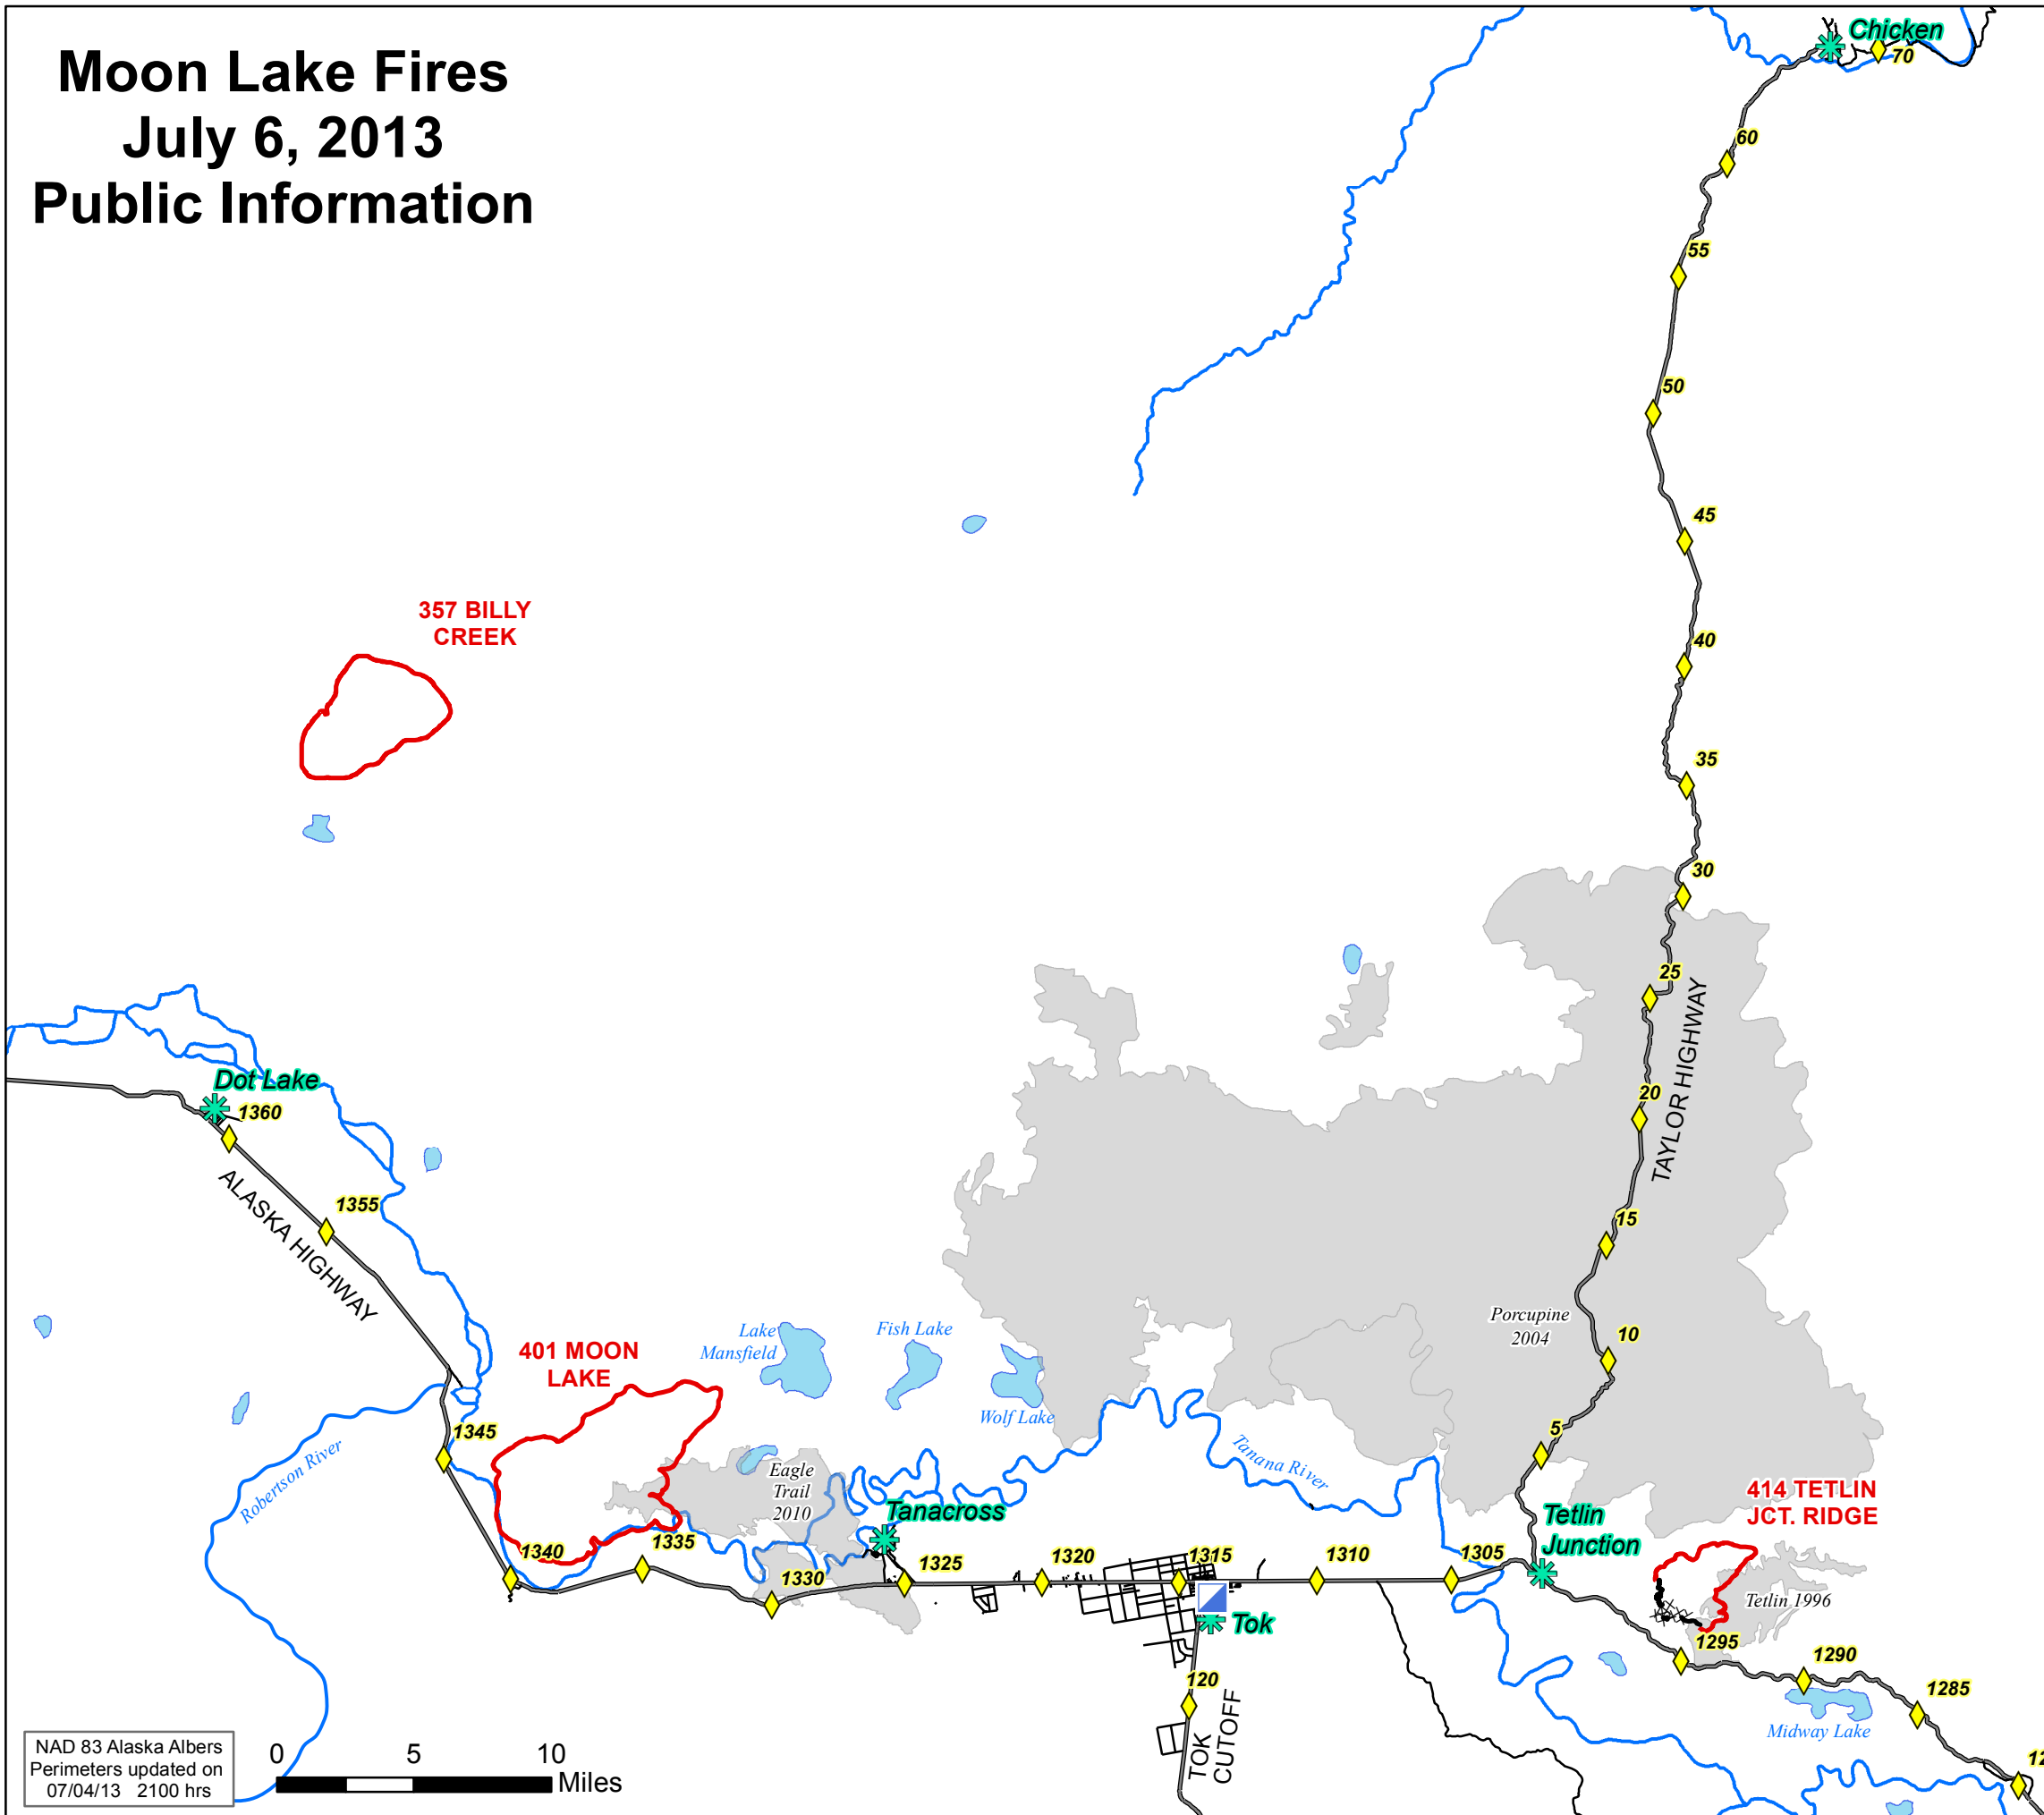

### Public Information

**300 DENNISON FORK**

**449 BIG TIMBER CREEK**

**386 LADUE FORK**

**357 BILLY CREEK**

**401 MOON LAKE**

**414 TETLIN JCT. RIDGE**

NAD 83 Alaska Albers  
Perimeters updated on  
07/04/13 2100 hrs

- Fire History
- Fire Location
- Incident Command Post
- Towns
- Mileposts
- Completed Dozer Line
- Completed Line
- Uncontrolled Fire Edge
- Highways
- Roads
- Major Alaska Rivers
- Alaska Lakes