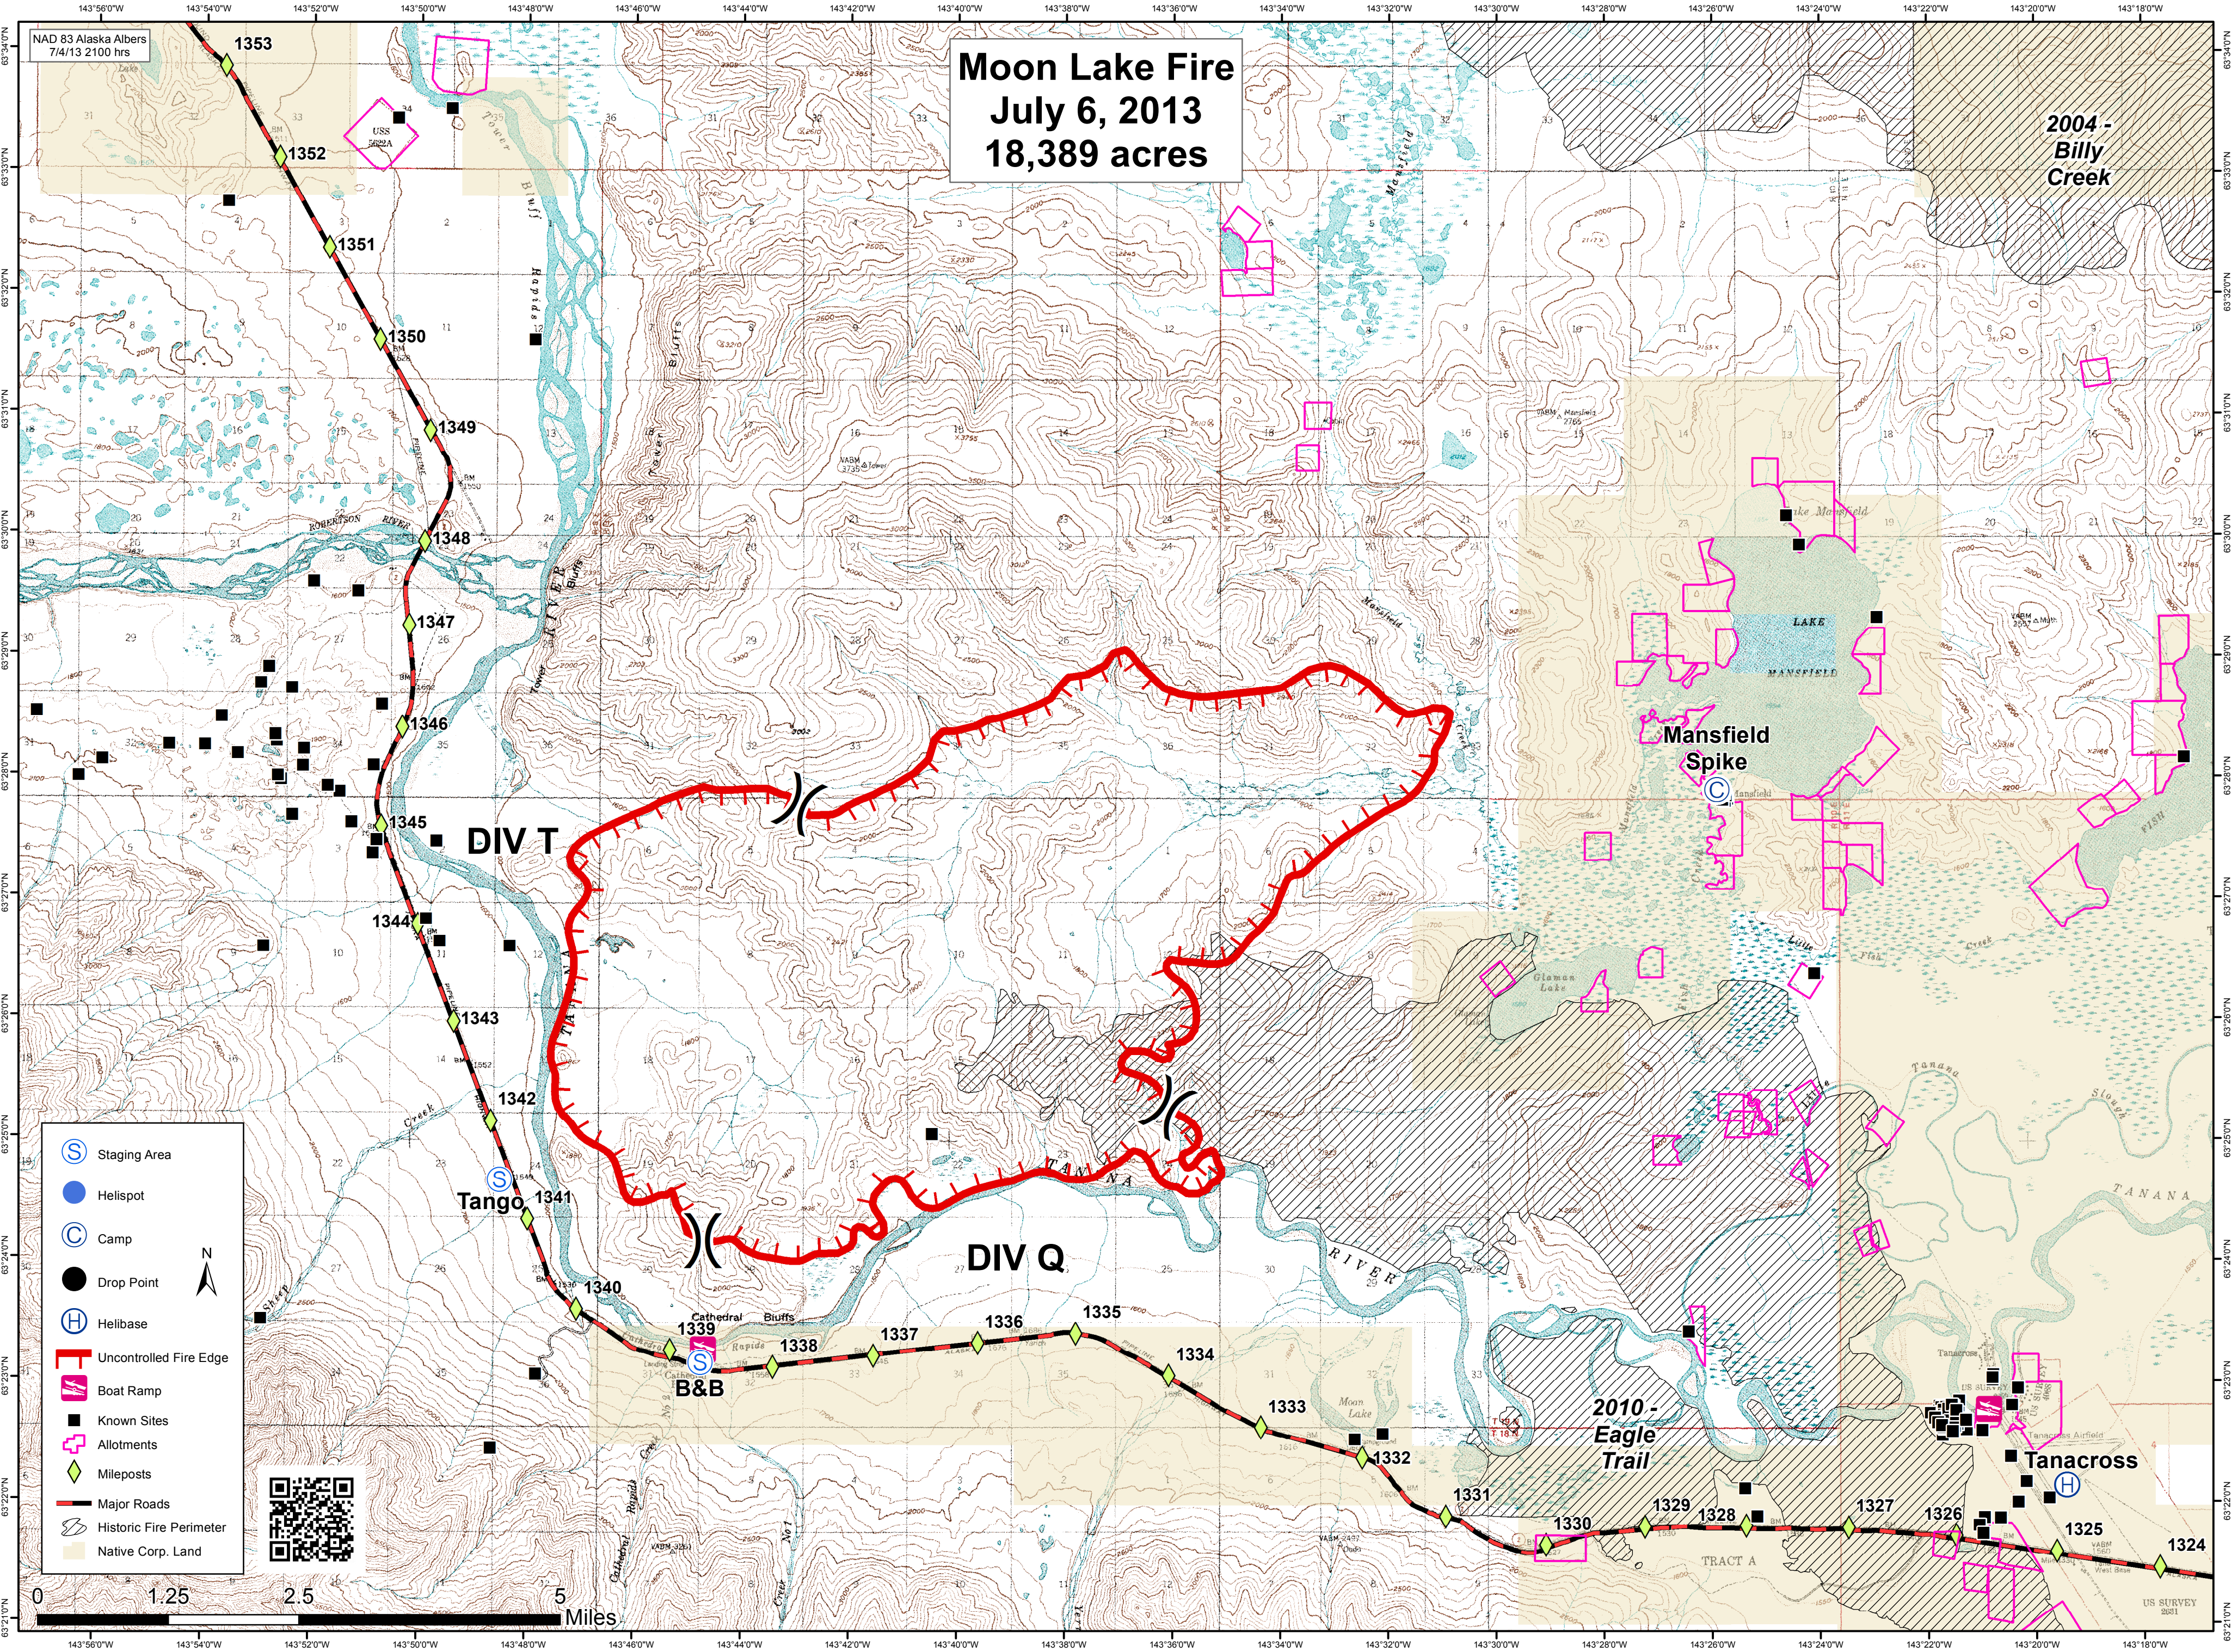

Moon Lake Fire July 6, 2013 18,389 acres

- Ⓢ Staging Area
- Helispot
- Ⓒ Camp
- Drop Point
- Ⓜ Helibase
- ┌ Uncontrolled Fire Edge
- ▤ Boat Ramp
- Known Sites
- ⬢ Allotments
- ◆ Mileposts
- Major Roads
- ▨ Historic Fire Perimeter
- ▨ Native Corp. Land

0 1.25 2.5 5 Miles