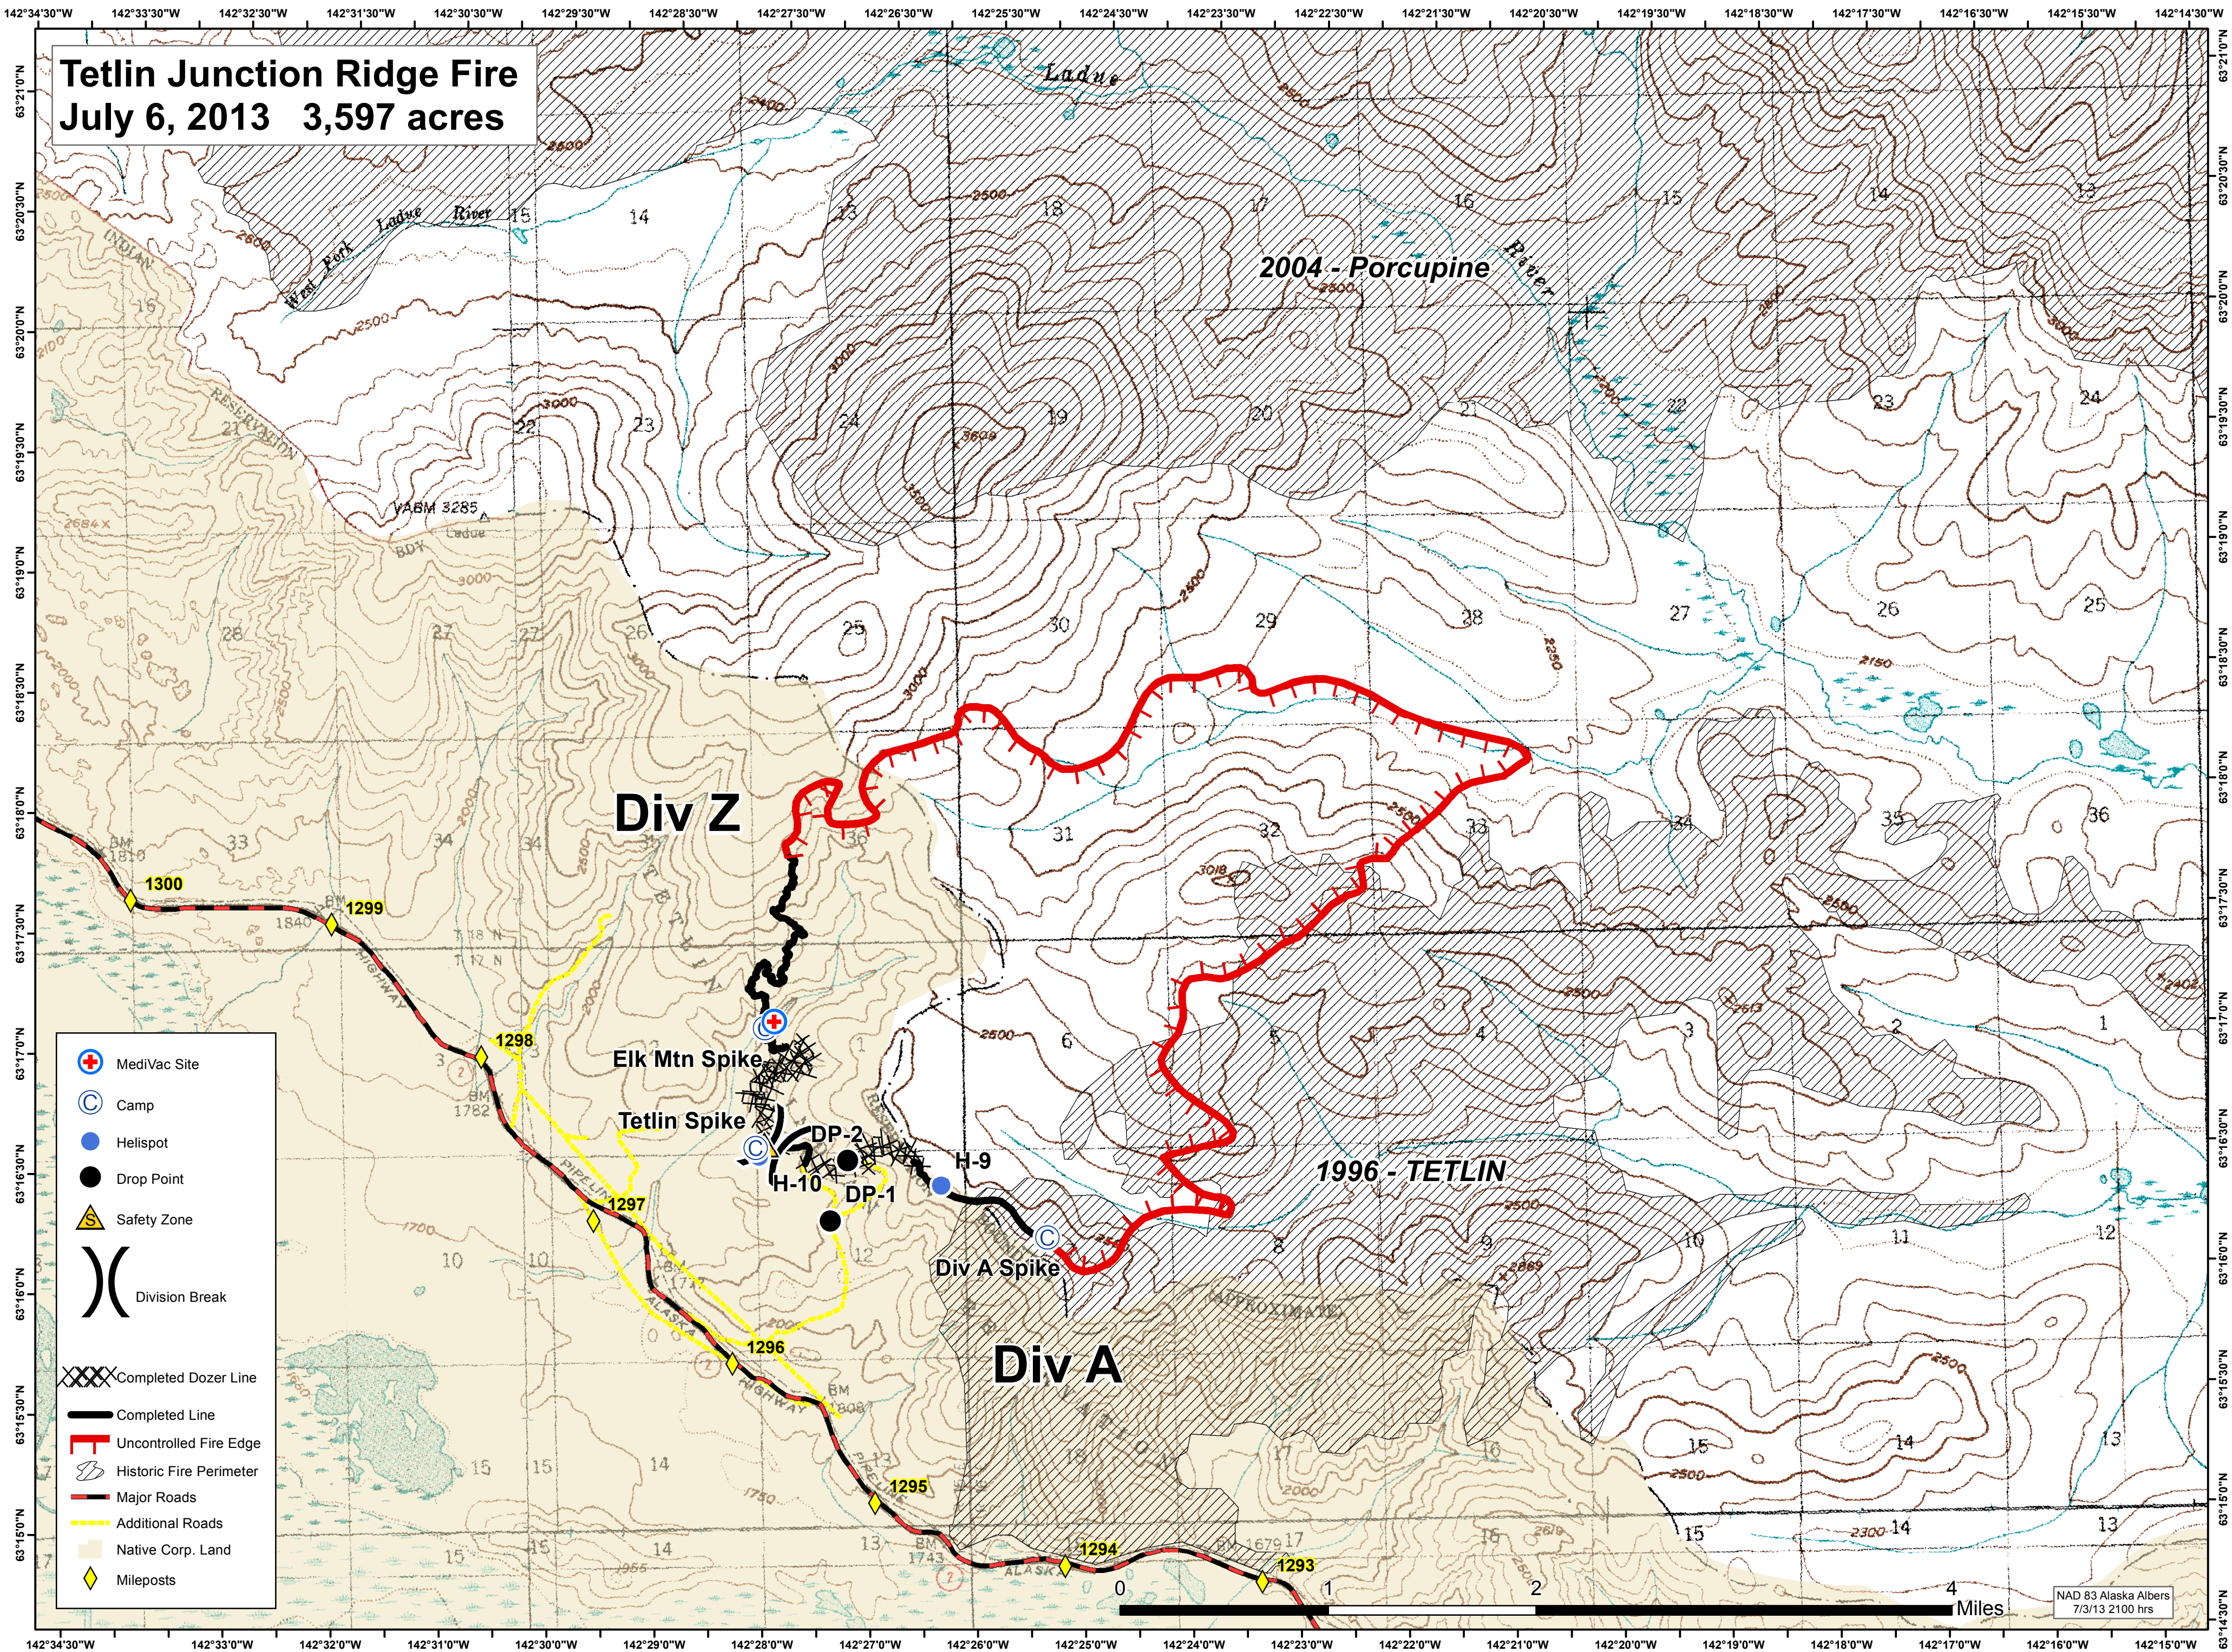

Tetlin Junction Ridge Fire July 6, 2013 3,597 acres

- MediVac Site
- Camp
- Helispot
- Drop Point
- Safety Zone
- Division Break
- Completed Dozer Line
- Completed Line
- Uncontrolled Fire Edge
- Historic Fire Perimeter
- Major Roads
- Additional Roads
- Native Corp. Land
- Mileposts