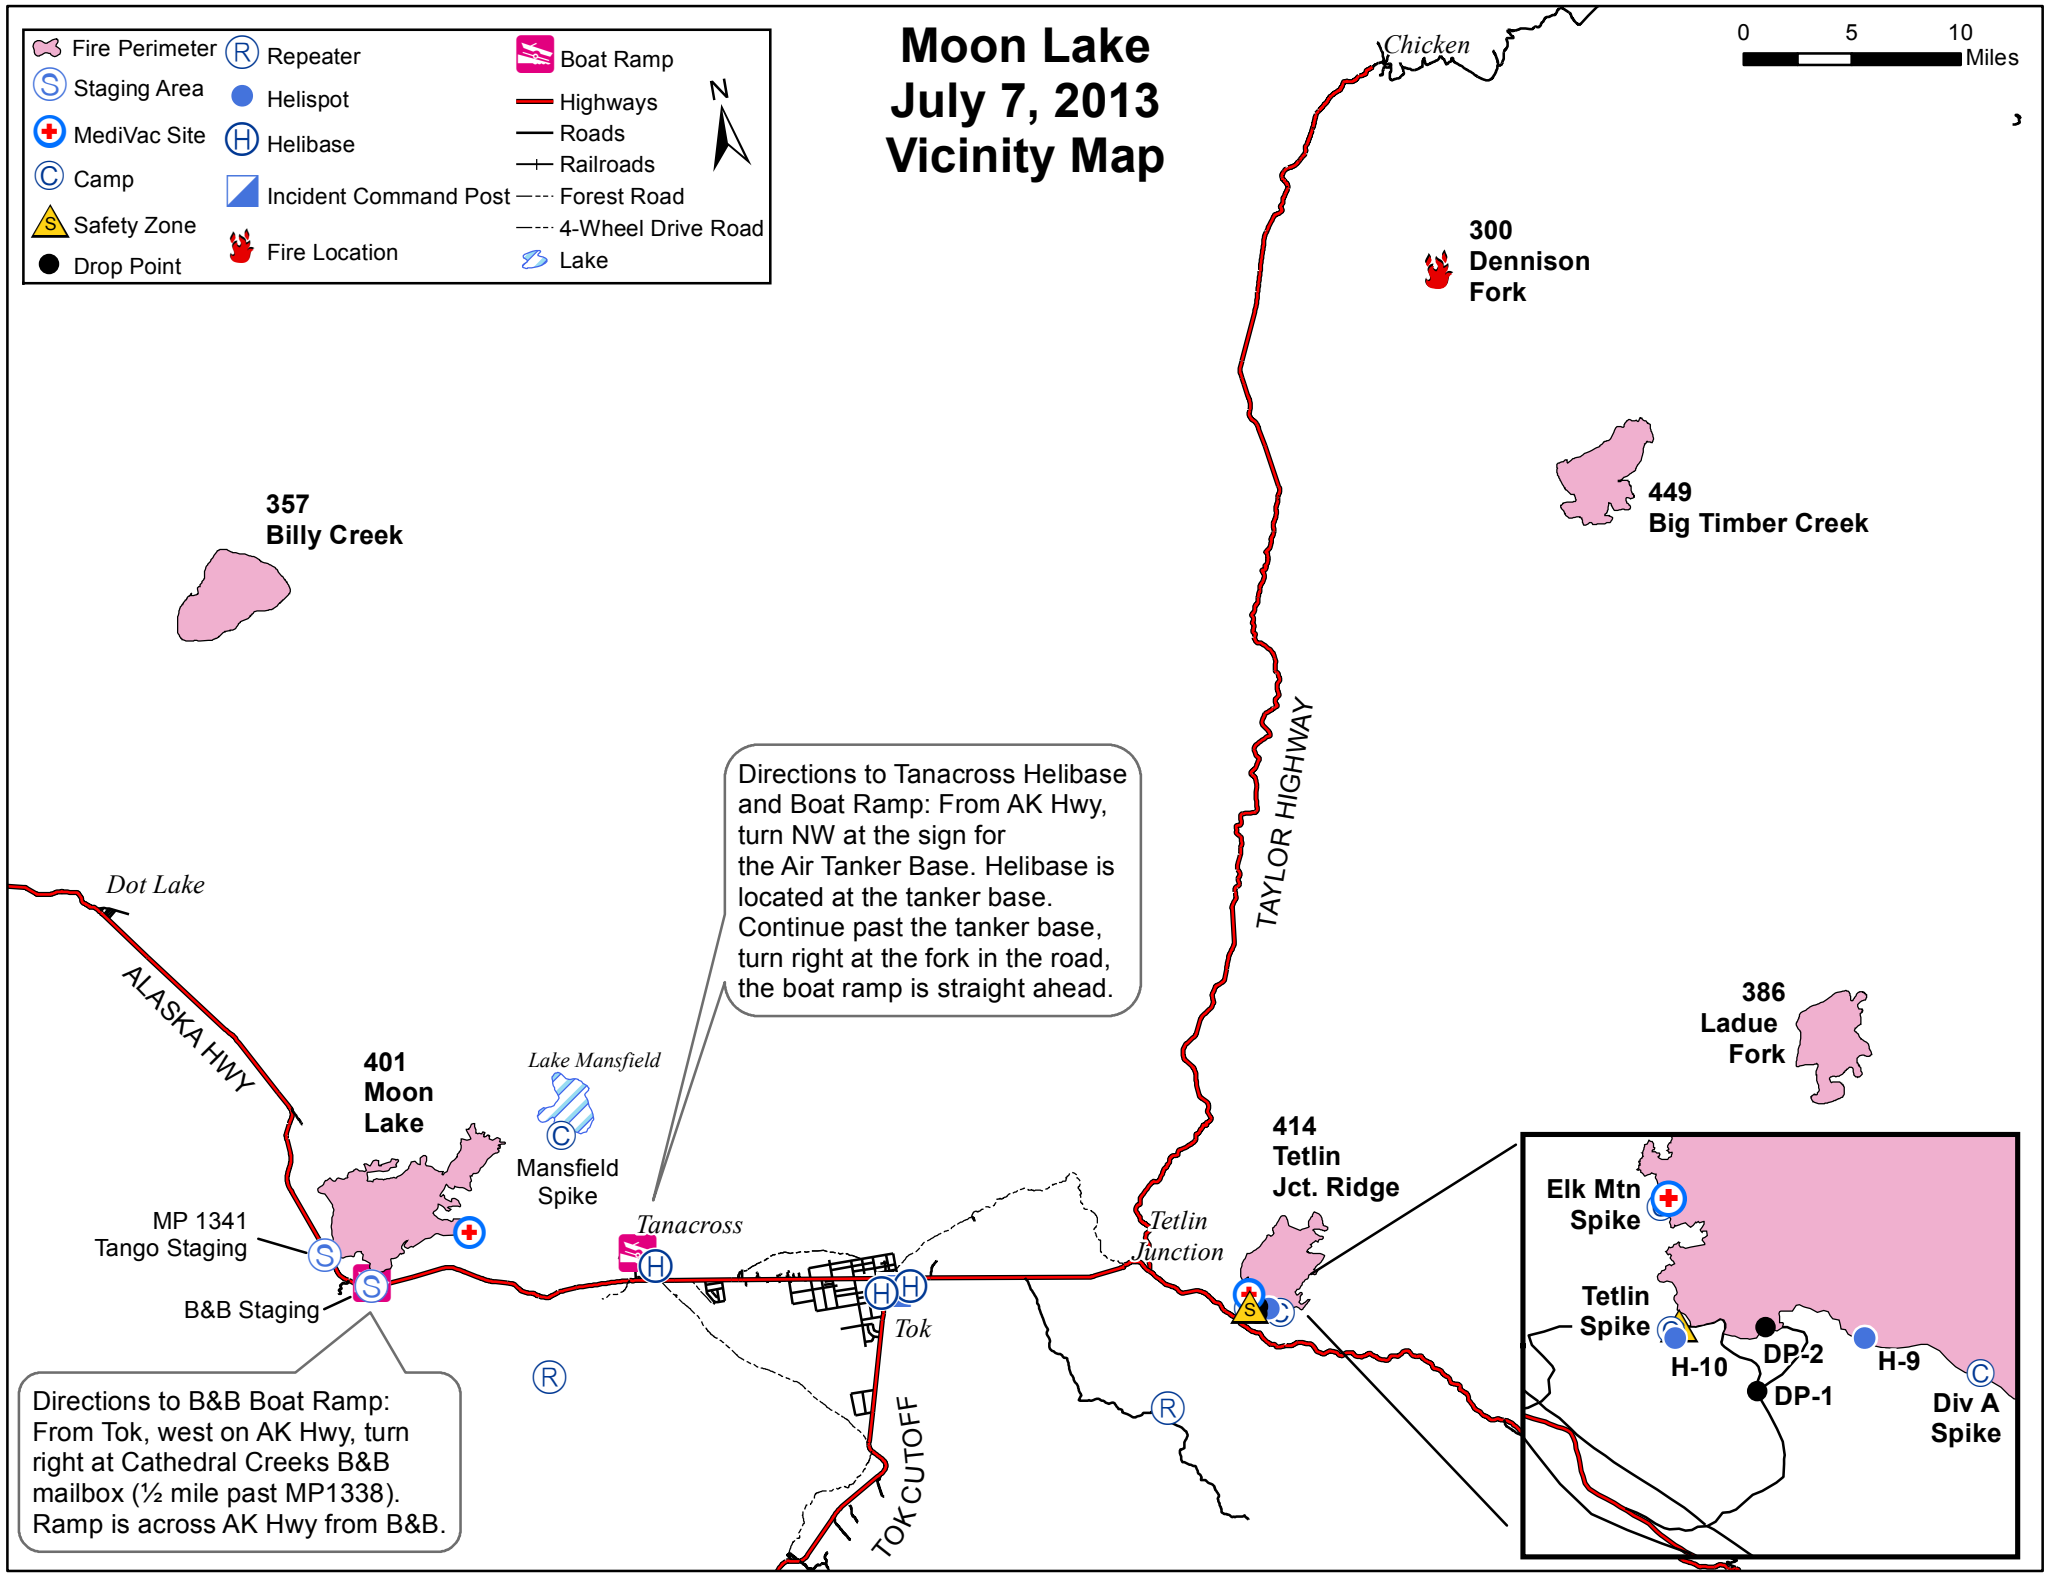

Moon Lake July 7, 2013 Vicinity Map

- | | | |
|----------------|-----------------------|--------------------|
| Fire Perimeter | Repeater | Boat Ramp |
| Staging Area | Helispot | Highways |
| MediVac Site | Helibase | Roads |
| Camp | Incident Command Post | Railroads |
| Safety Zone | Fire Location | Forest Road |
| Drop Point | | 4-Wheel Drive Road |
| | | Lake |

Directions to Tanacross Helibase and Boat Ramp: From AK Hwy, turn NW at the sign for the Air Tanker Base. Helibase is located at the tanker base. Continue past the tanker base, turn right at the fork in the road, the boat ramp is straight ahead.

Directions to B&B Boat Ramp: From Tok, west on AK Hwy, turn right at Cathedral Creeks B&B mailbox (1/2 mile past MP1338). Ramp is across AK Hwy from B&B.