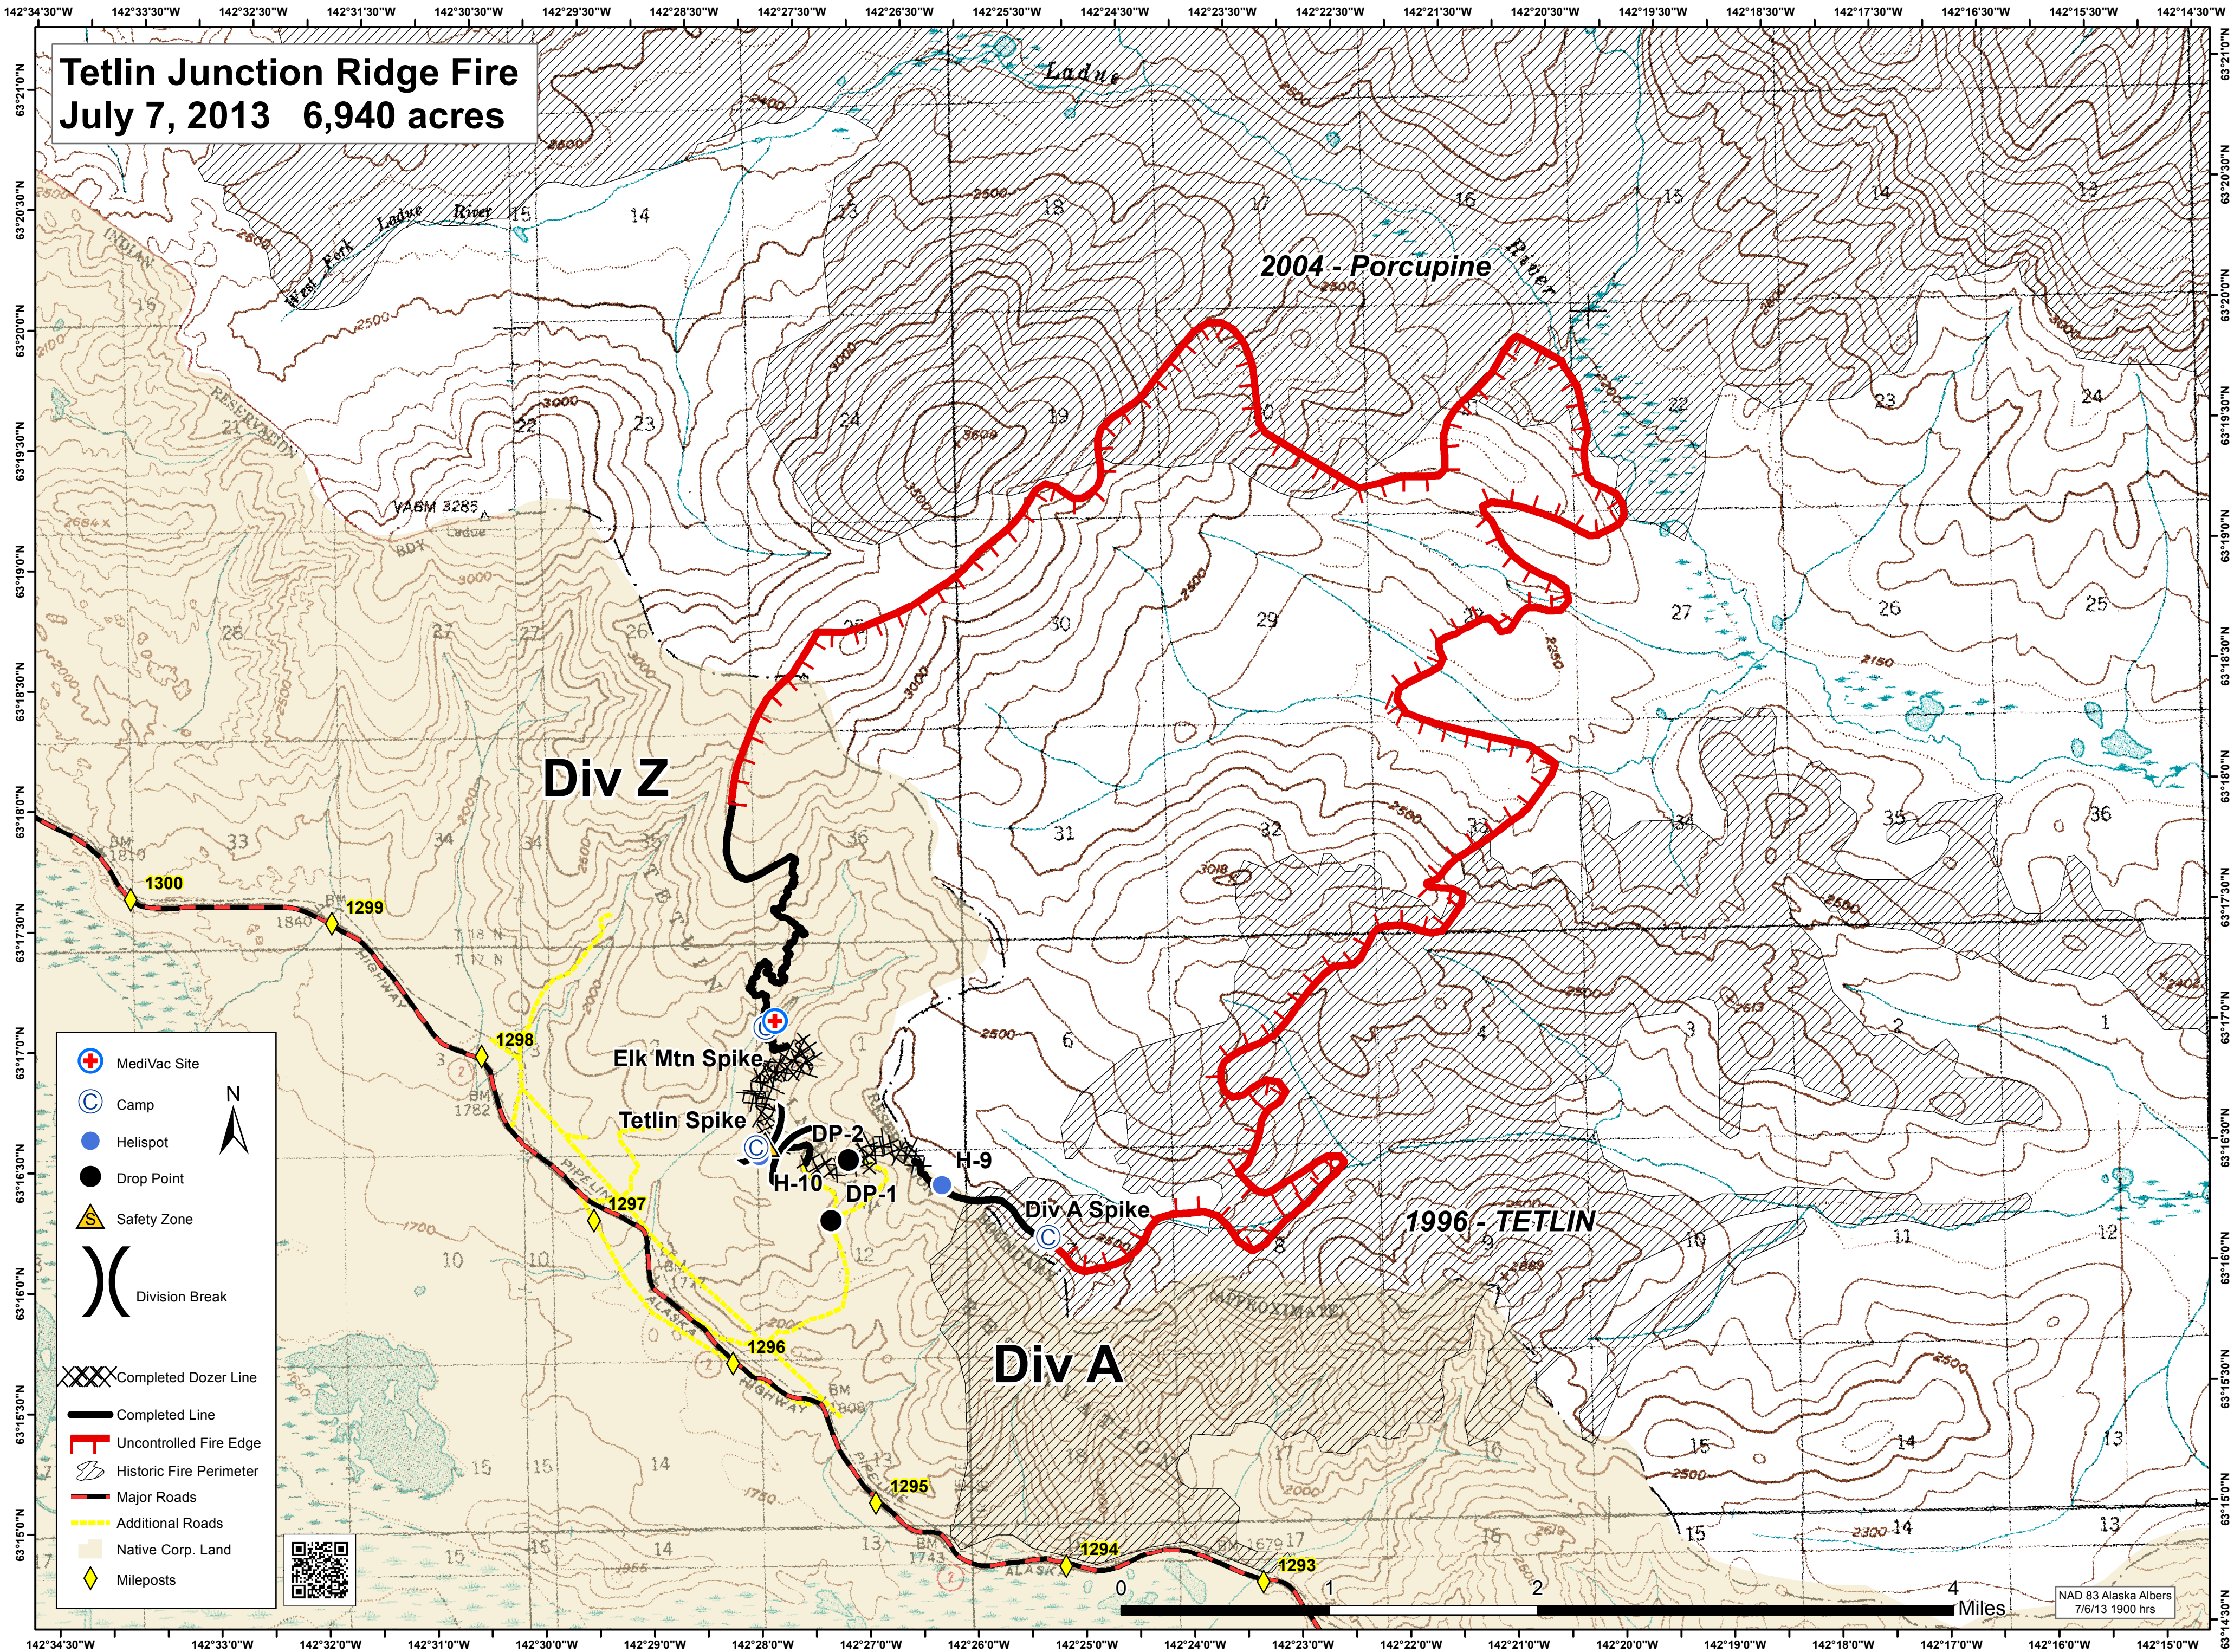

Tetlin Junction Ridge Fire July 7, 2013 6,940 acres

- MediVac Site
- Camp
- Helispot
- Drop Point
- Safety Zone
- Division Break
- Completed Dozer Line
- Completed Line
- Uncontrolled Fire Edge
- Historic Fire Perimeter
- Major Roads
- Additional Roads
- Native Corp. Land
- Mileposts