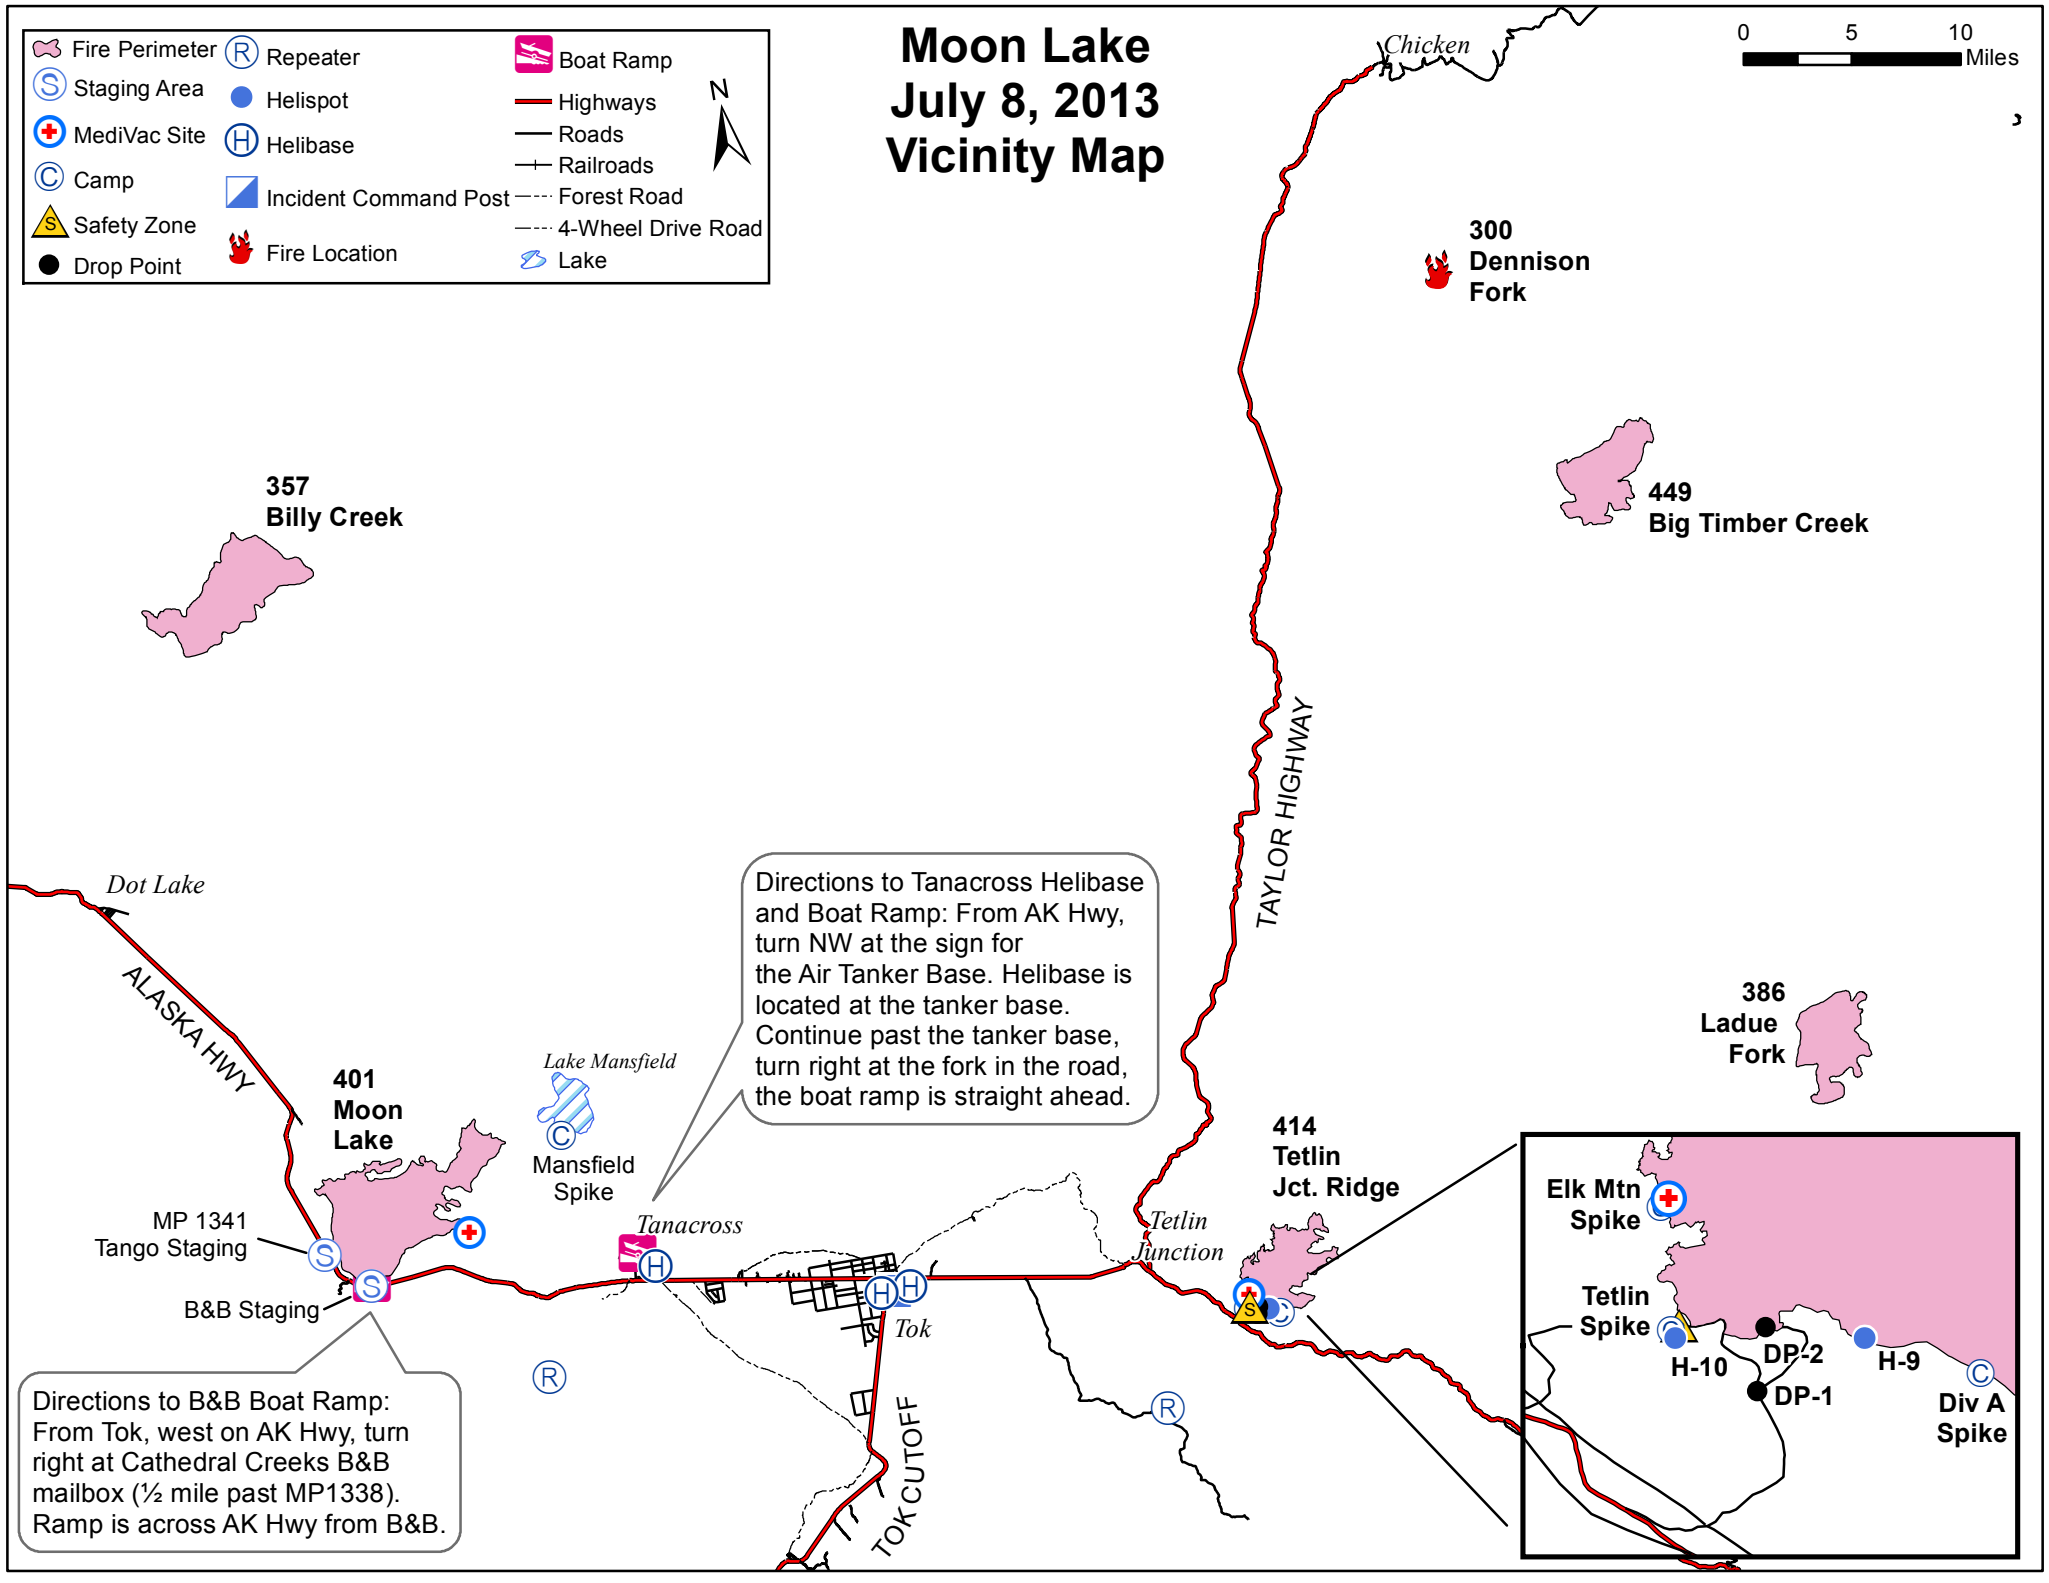

Moon Lake July 8, 2013 Vicinity Map

- | | | |
|----------------|-----------------------|--------------------|
| Fire Perimeter | Repeater | Boat Ramp |
| Staging Area | Helispot | Highways |
| MediVac Site | Helibase | Roads |
| Camp | Incident Command Post | Railroads |
| Safety Zone | Fire Location | Forest Road |
| Drop Point | | 4-Wheel Drive Road |
| | | Lake |

Directions to Tanacross Helibase and Boat Ramp: From AK Hwy, turn NW at the sign for the Air Tanker Base. Helibase is located at the tanker base. Continue past the tanker base, turn right at the fork in the road, the boat ramp is straight ahead.

Directions to B&B Boat Ramp: From Tok, west on AK Hwy, turn right at Cathedral Creeks B&B mailbox (1/2 mile past MP1338). Ramp is across AK Hwy from B&B.