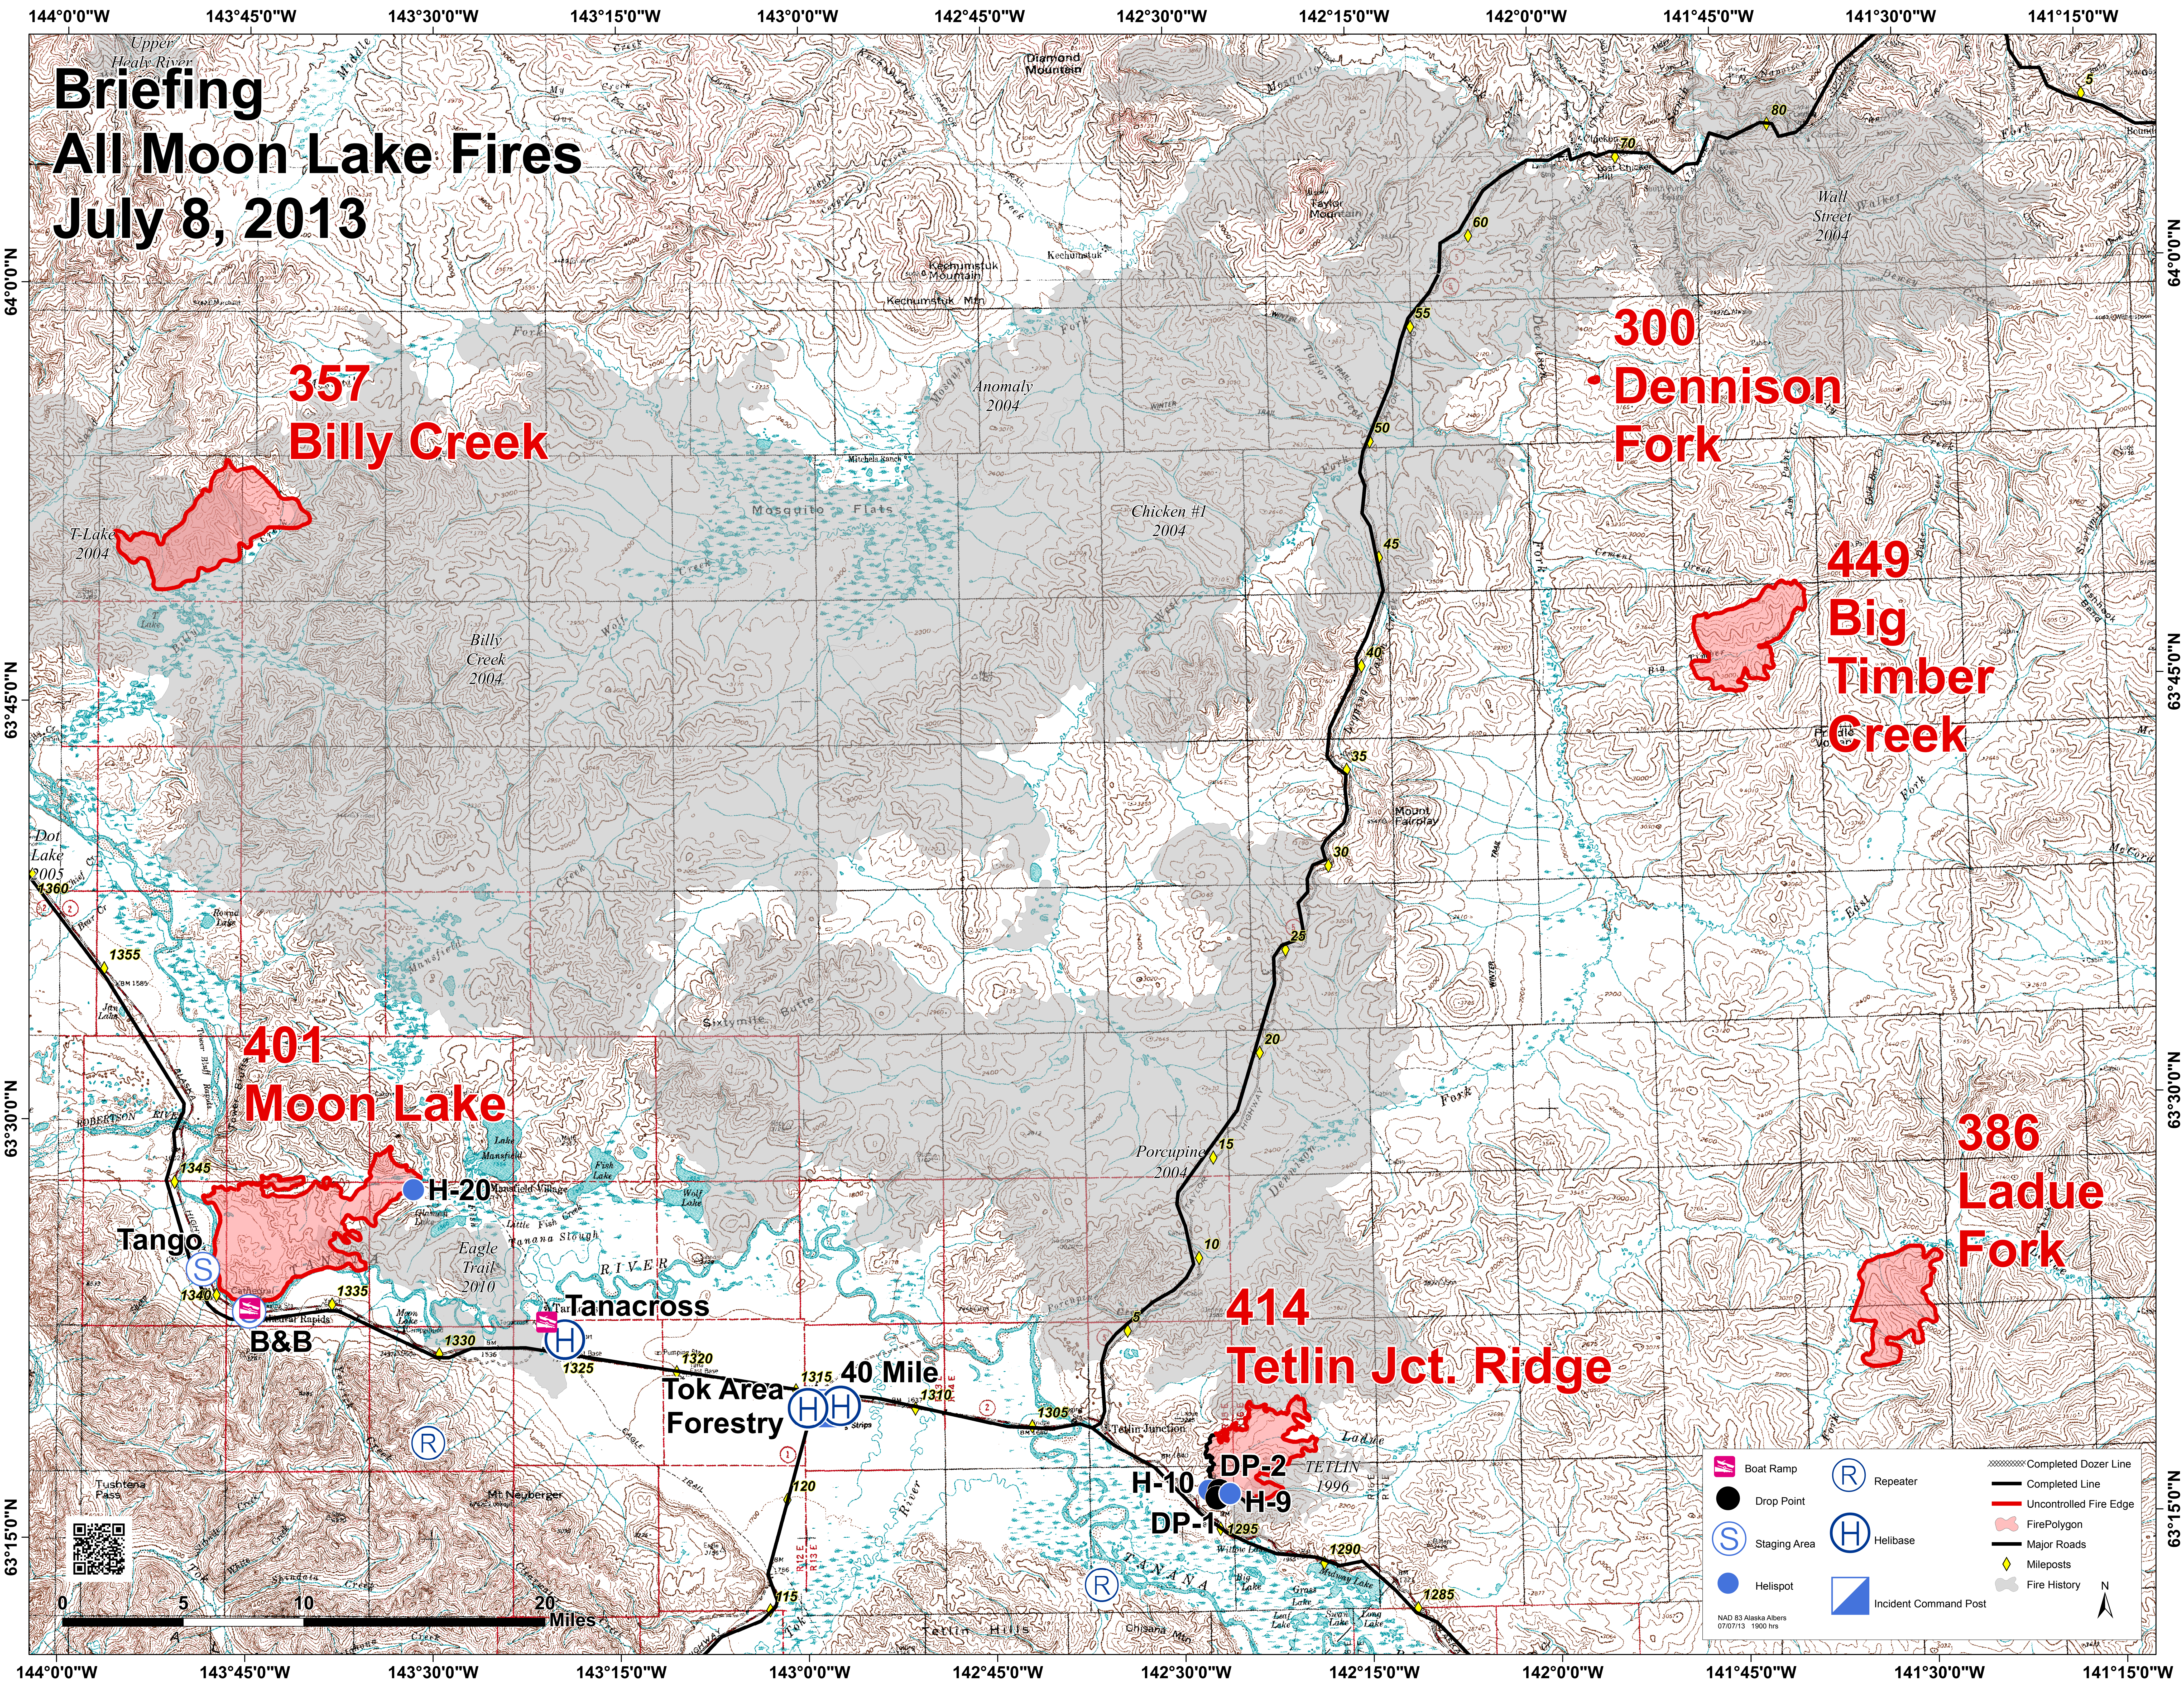

Briefing

All Moon Lake Fires

July 8, 2013

357
Billy Creek

300
Dennison Fork

449
Big Timber Creek

401
Moon Lake

386
Ladue Fork

414
Tetlin Jct. Ridge

	Boat Ramp		Repeater		Completed Dozer Line
	Drop Point		Helibase		Completed Line
	Staging Area		Fire Polygon		Uncontrolled Fire Edge
	Helispot		Major Roads		Fire History
	Incident Command Post		Mileposts		

NAD 83 Alaska Albers
070713 1900 hrs