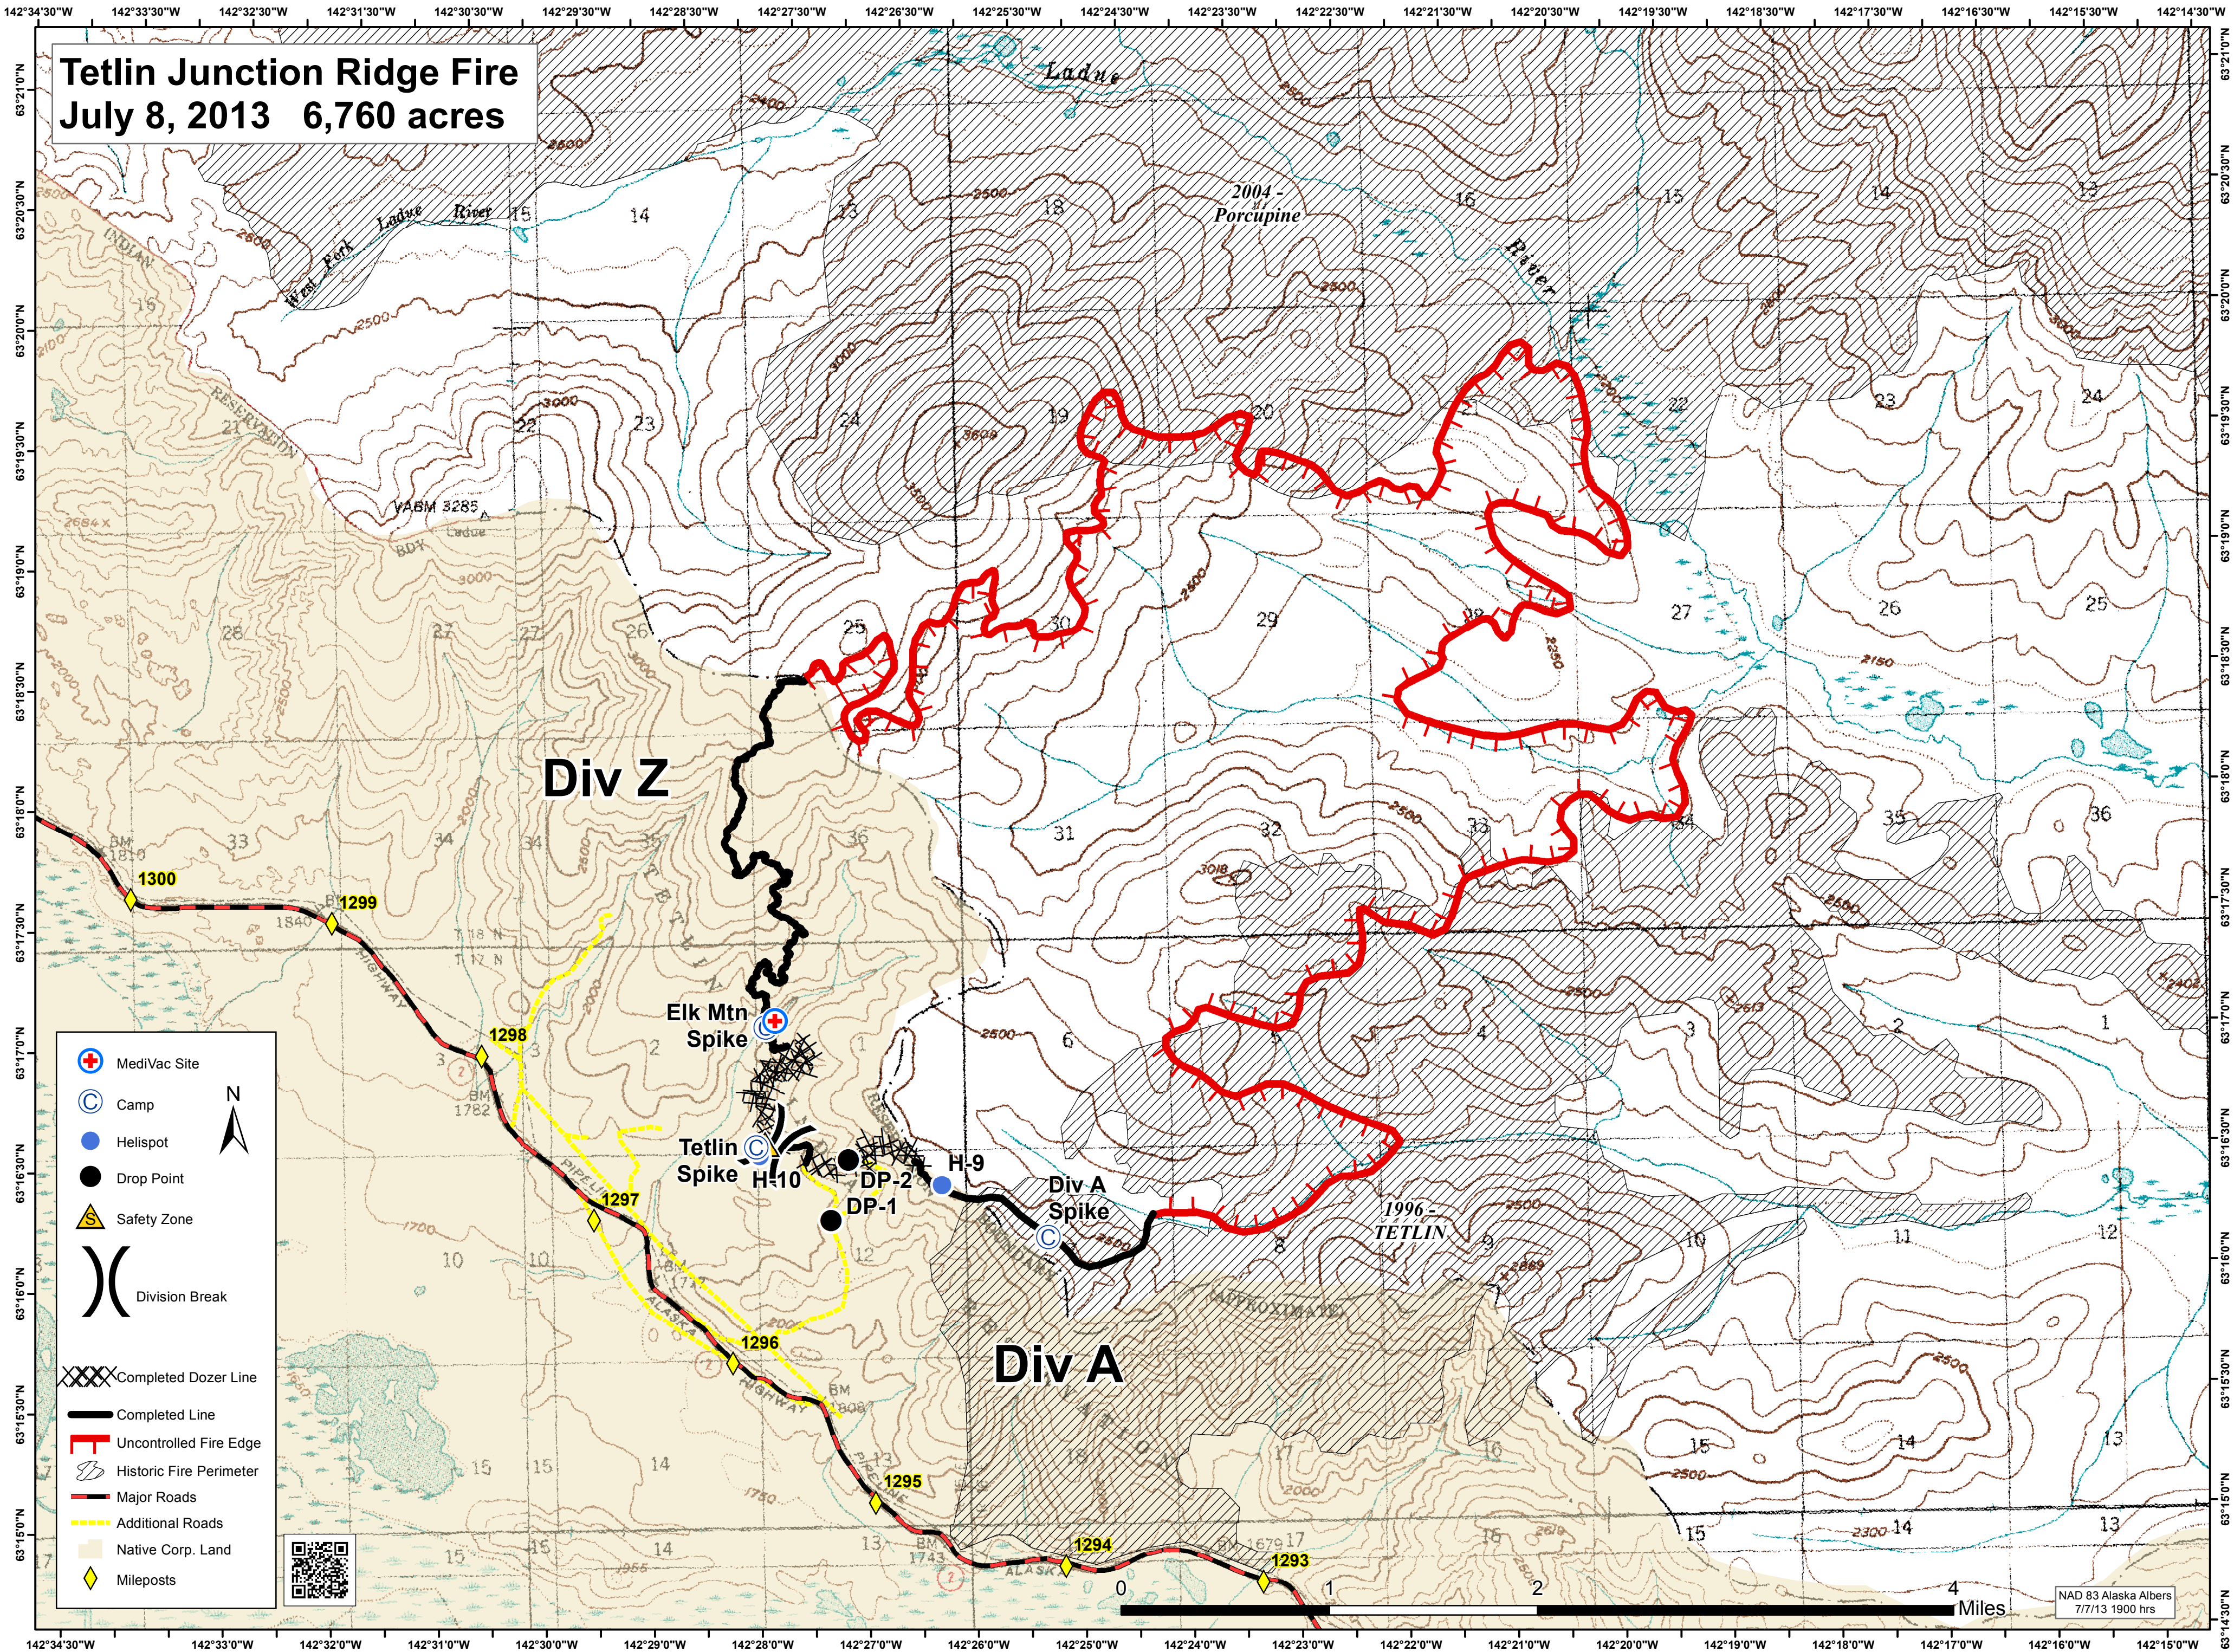

Tetlin Junction Ridge Fire July 8, 2013 6,760 acres

- MediVac Site
- Camp
- Helispot
- Drop Point
- Safety Zone
- Division Break
- Completed Dozer Line
- Completed Line
- Uncontrolled Fire Edge
- Historic Fire Perimeter
- Major Roads
- Additional Roads
- Native Corp. Land
- Mileposts