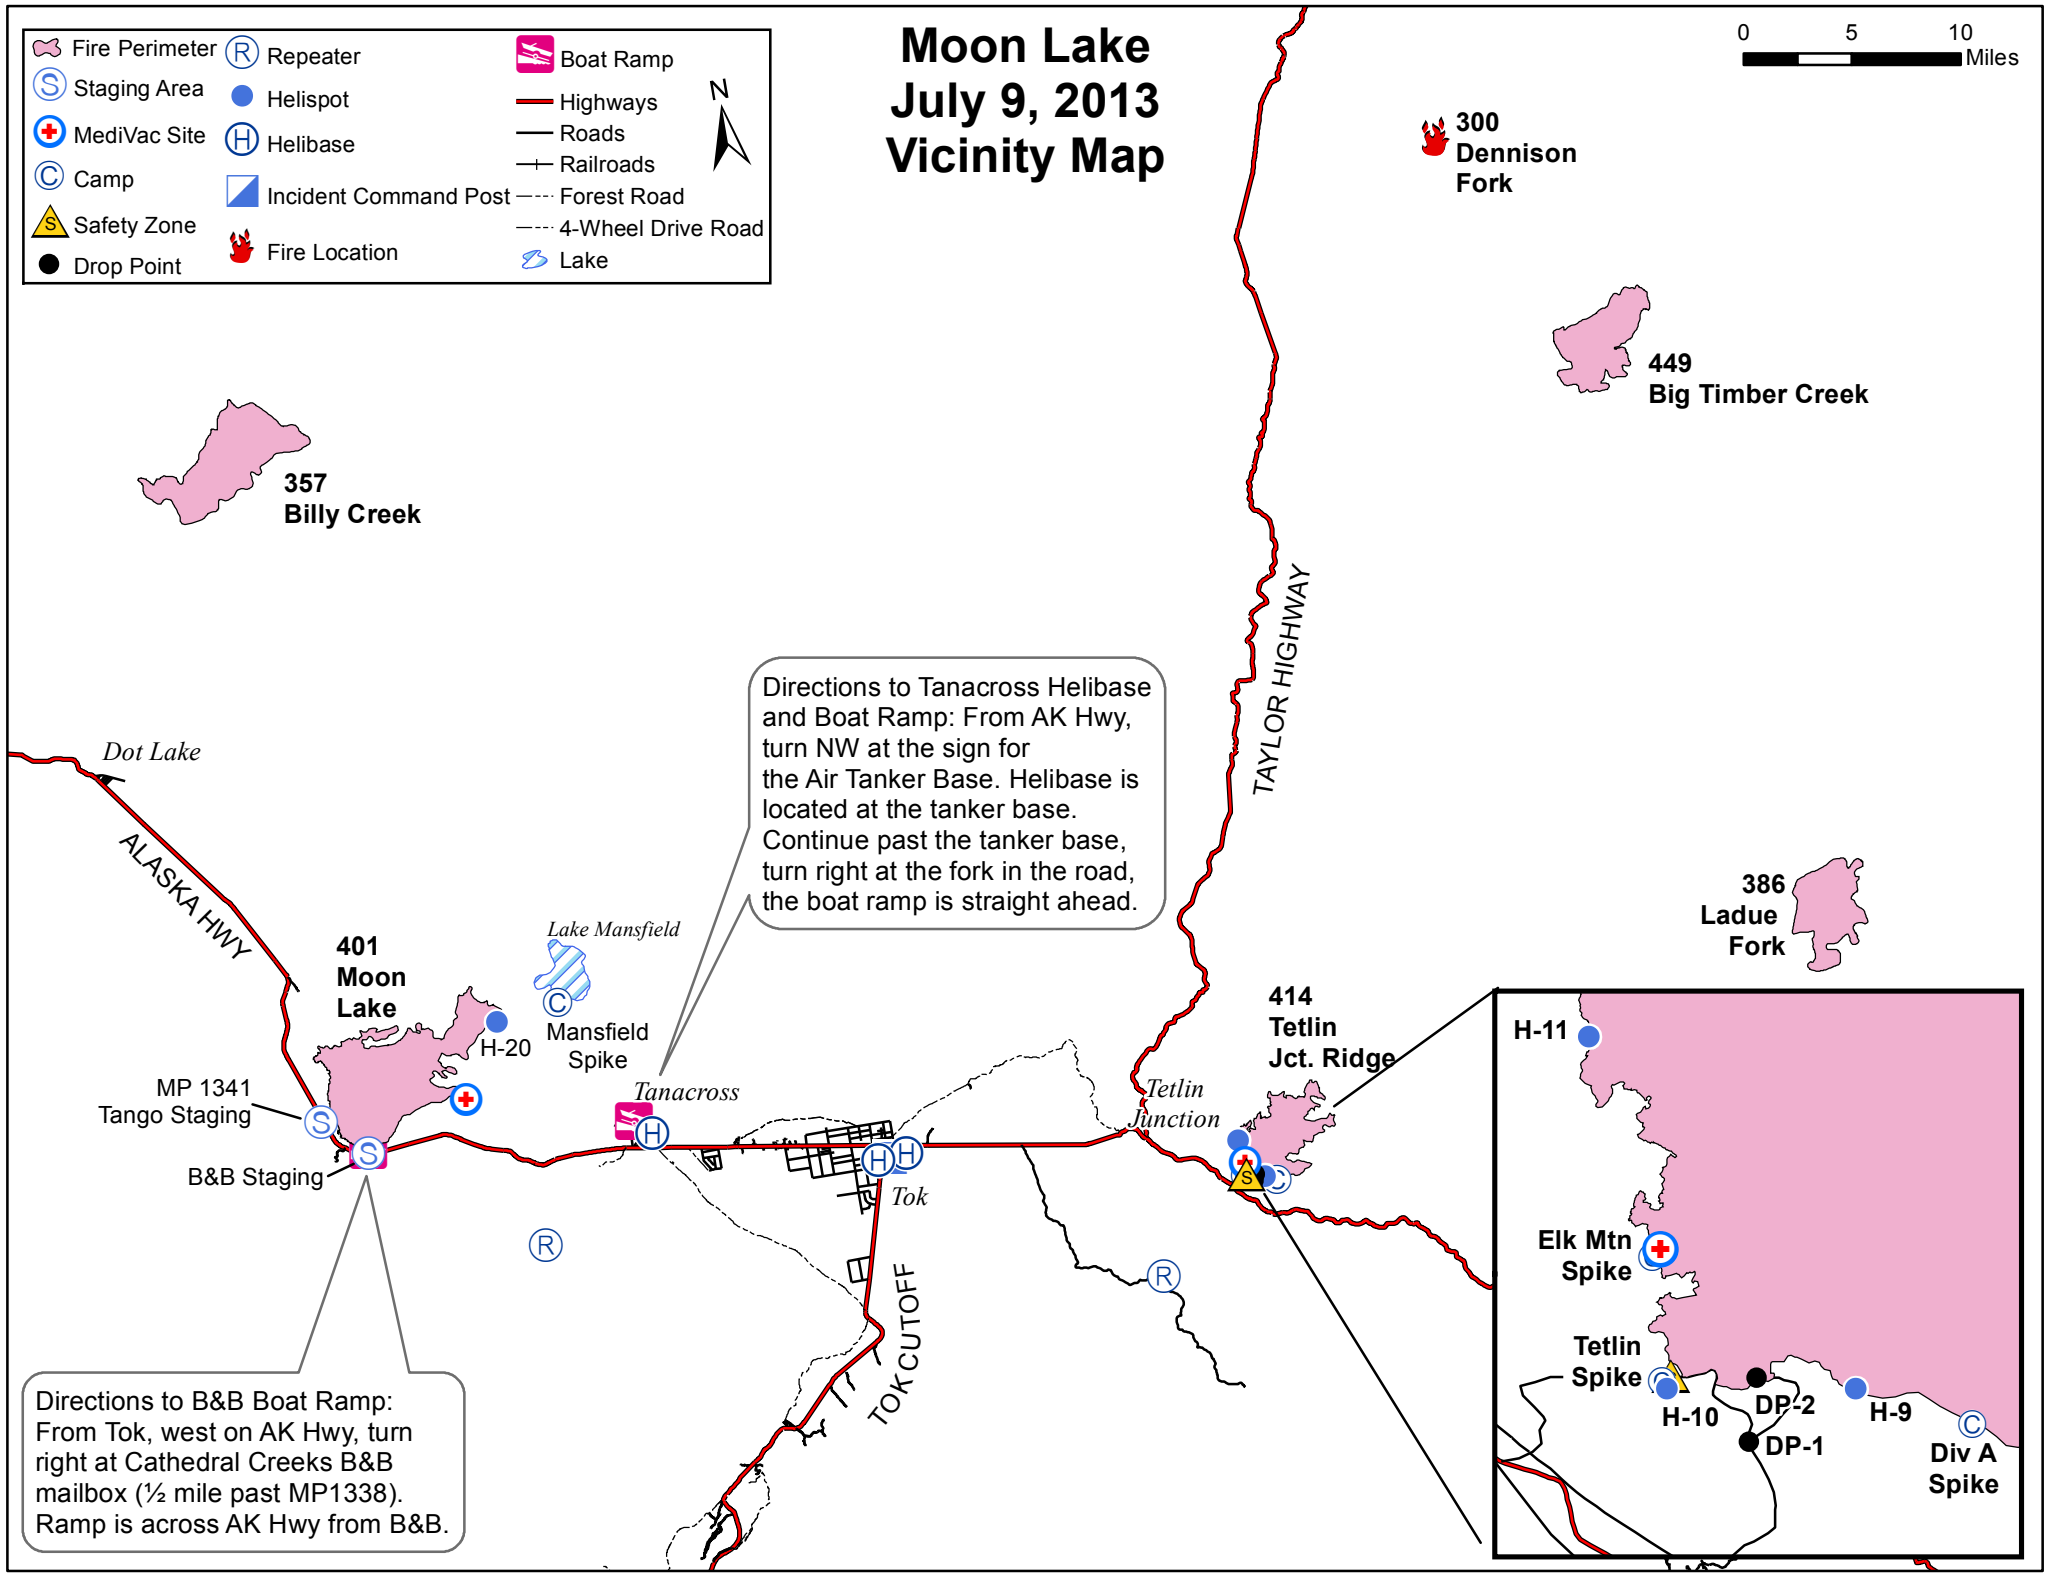

- |                |                       |                    |
|----------------|-----------------------|--------------------|
| Fire Perimeter | Repeater              | Boat Ramp          |
| Staging Area   | Helispot              | Highways           |
| MediVac Site   | Helibase              | Roads              |
| Camp           | Incident Command Post | Railroads          |
| Safety Zone    | Fire Location         | Forest Road        |
| Drop Point     |                       | 4-Wheel Drive Road |
|                |                       | Lake               |

# Moon Lake July 9, 2013 Vicinity Map

**300**  
Dennison  
Fork

**449**  
Big Timber  
Creek

**357**  
Billy  
Creek

**386**  
Ladue  
Fork

Directions to Tanacross Helibase and Boat Ramp: From AK Hwy, turn NW at the sign for the Air Tanker Base. Helibase is located at the tanker base. Continue past the tanker base, turn right at the fork in the road, the boat ramp is straight ahead.

Directions to B&B Boat Ramp: From Tok, west on AK Hwy, turn right at Cathedral Creeks B&B mailbox (1/2 mile past MP1338). Ramp is across AK Hwy from B&B.