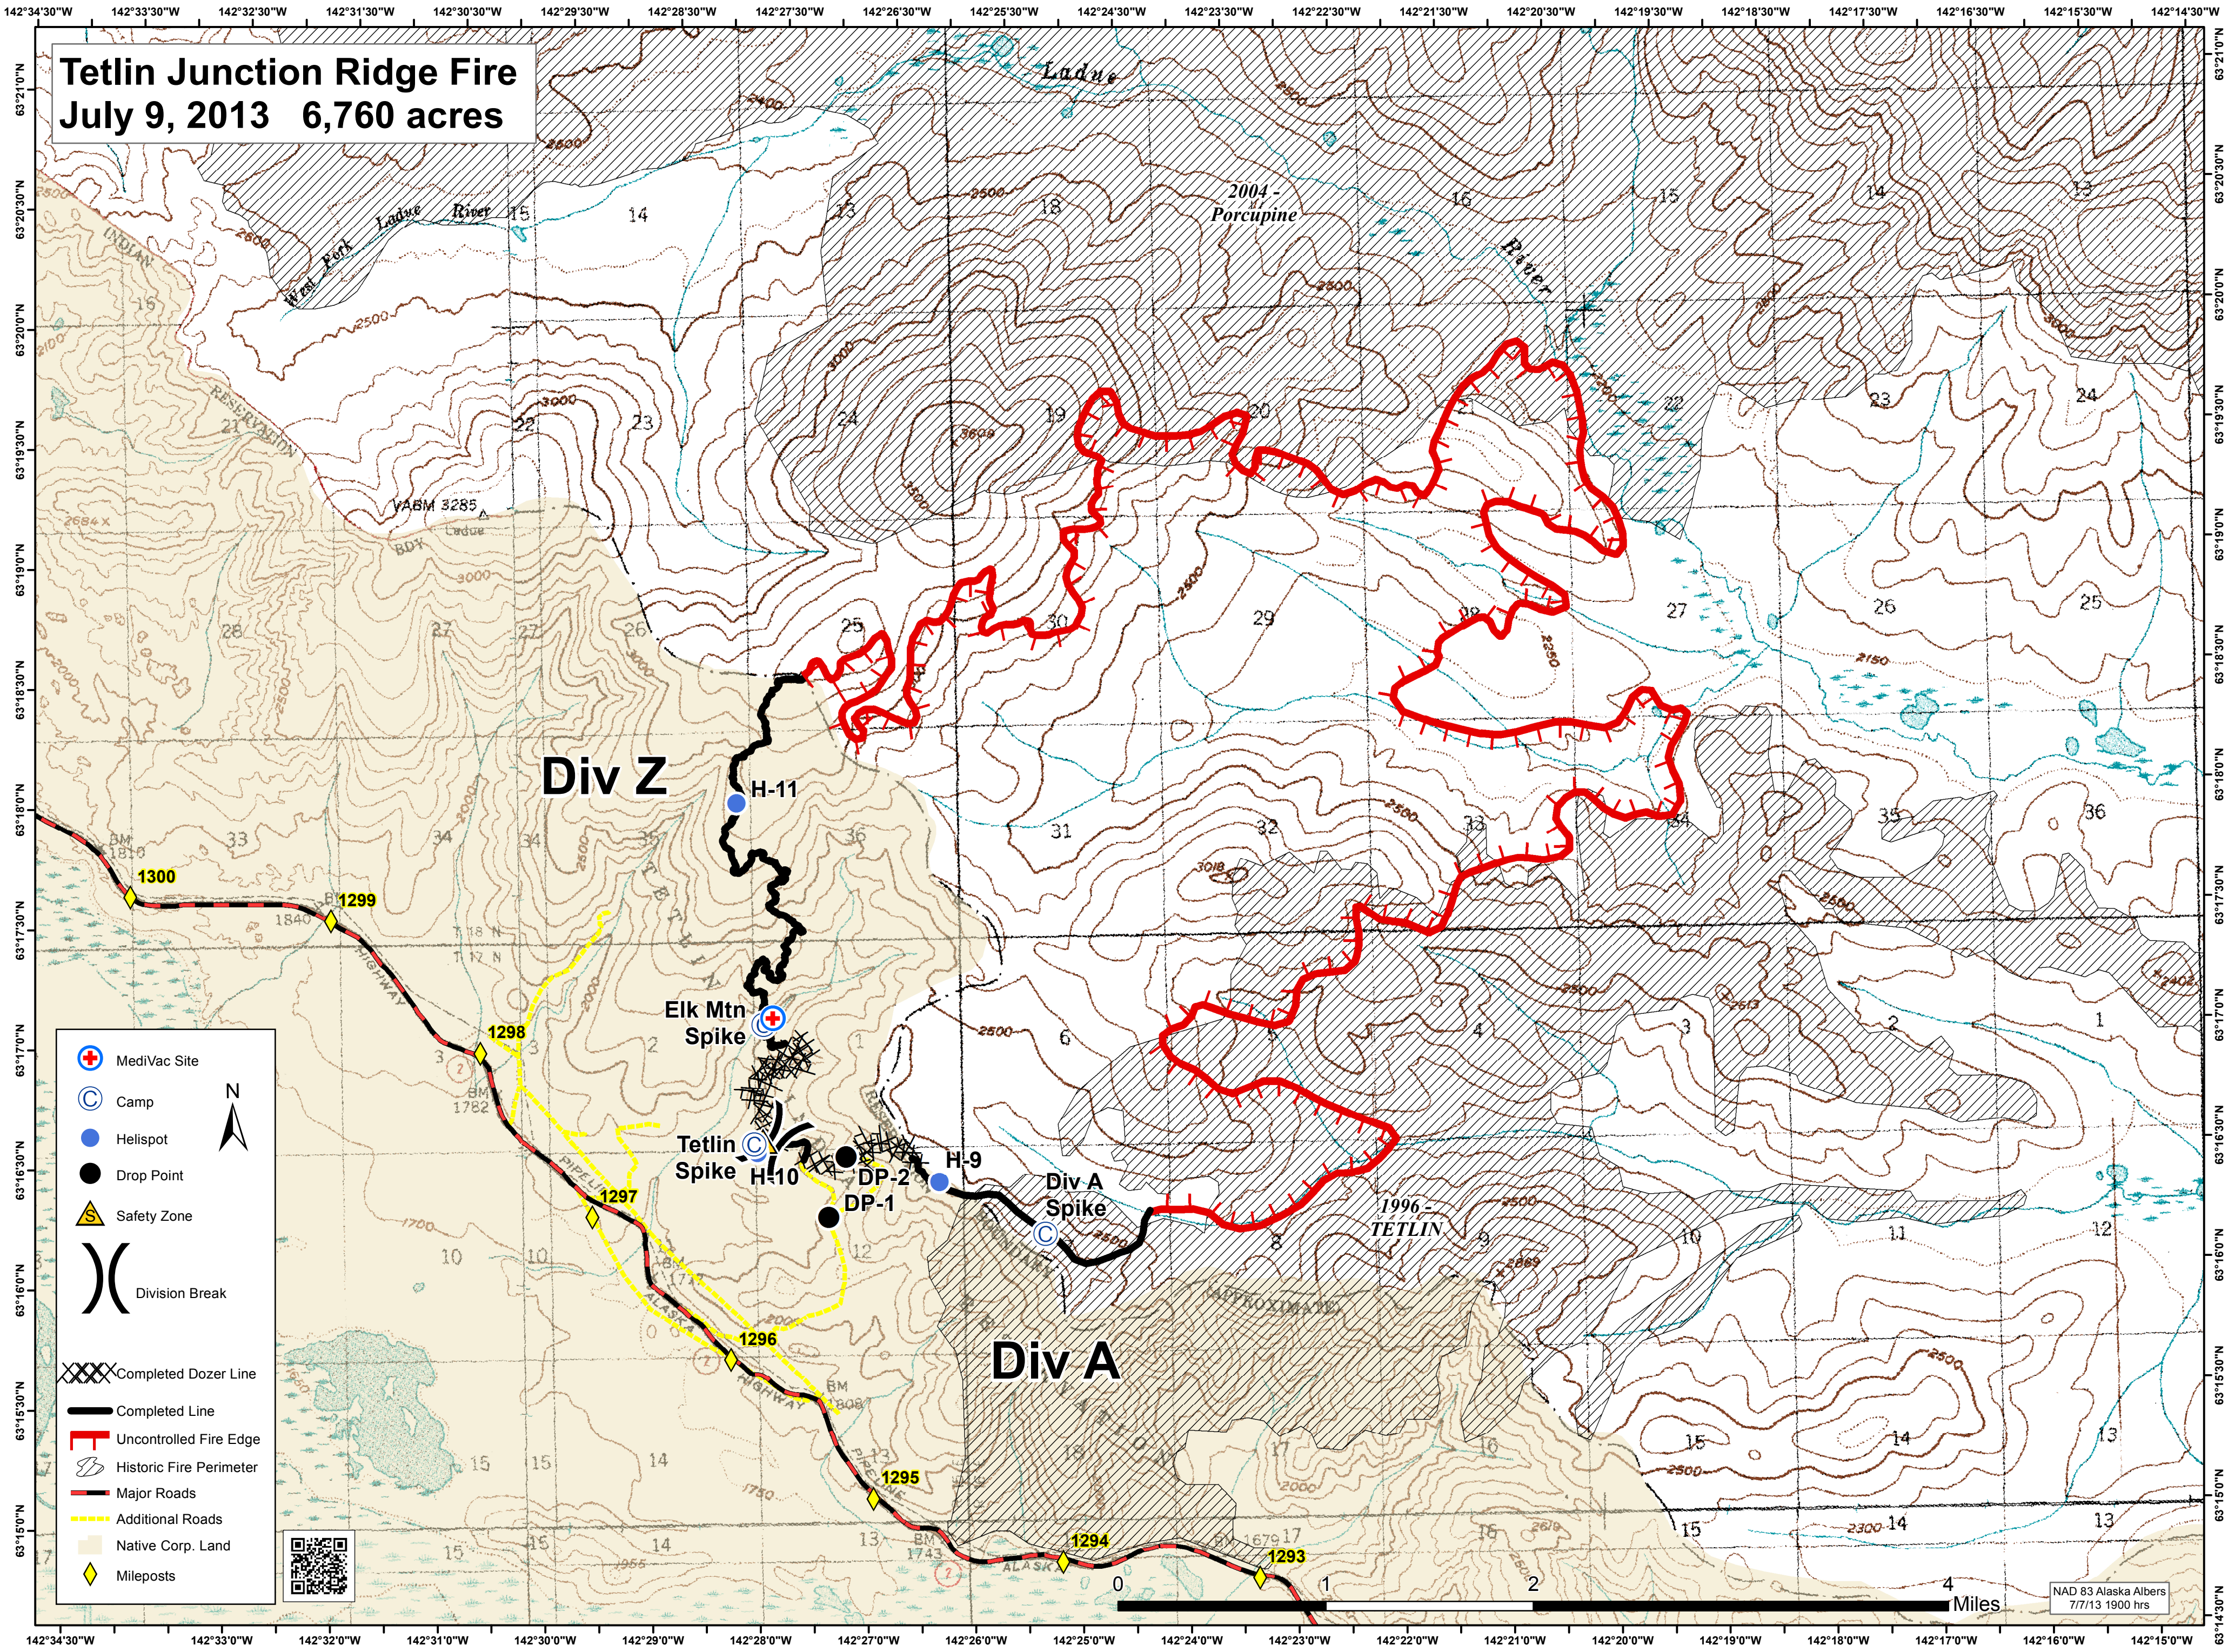

Tetlin Junction Ridge Fire July 9, 2013 6,760 acres

- MediVac Site
- Camp
- Helispot
- Drop Point
- Safety Zone
- Division Break
- Completed Dozer Line
- Completed Line
- Uncontrolled Fire Edge
- Historic Fire Perimeter
- Major Roads
- Additional Roads
- Native Corp. Land
- Mileposts

NAD 83 Alaska Albers
7/7/13 1900 hrs