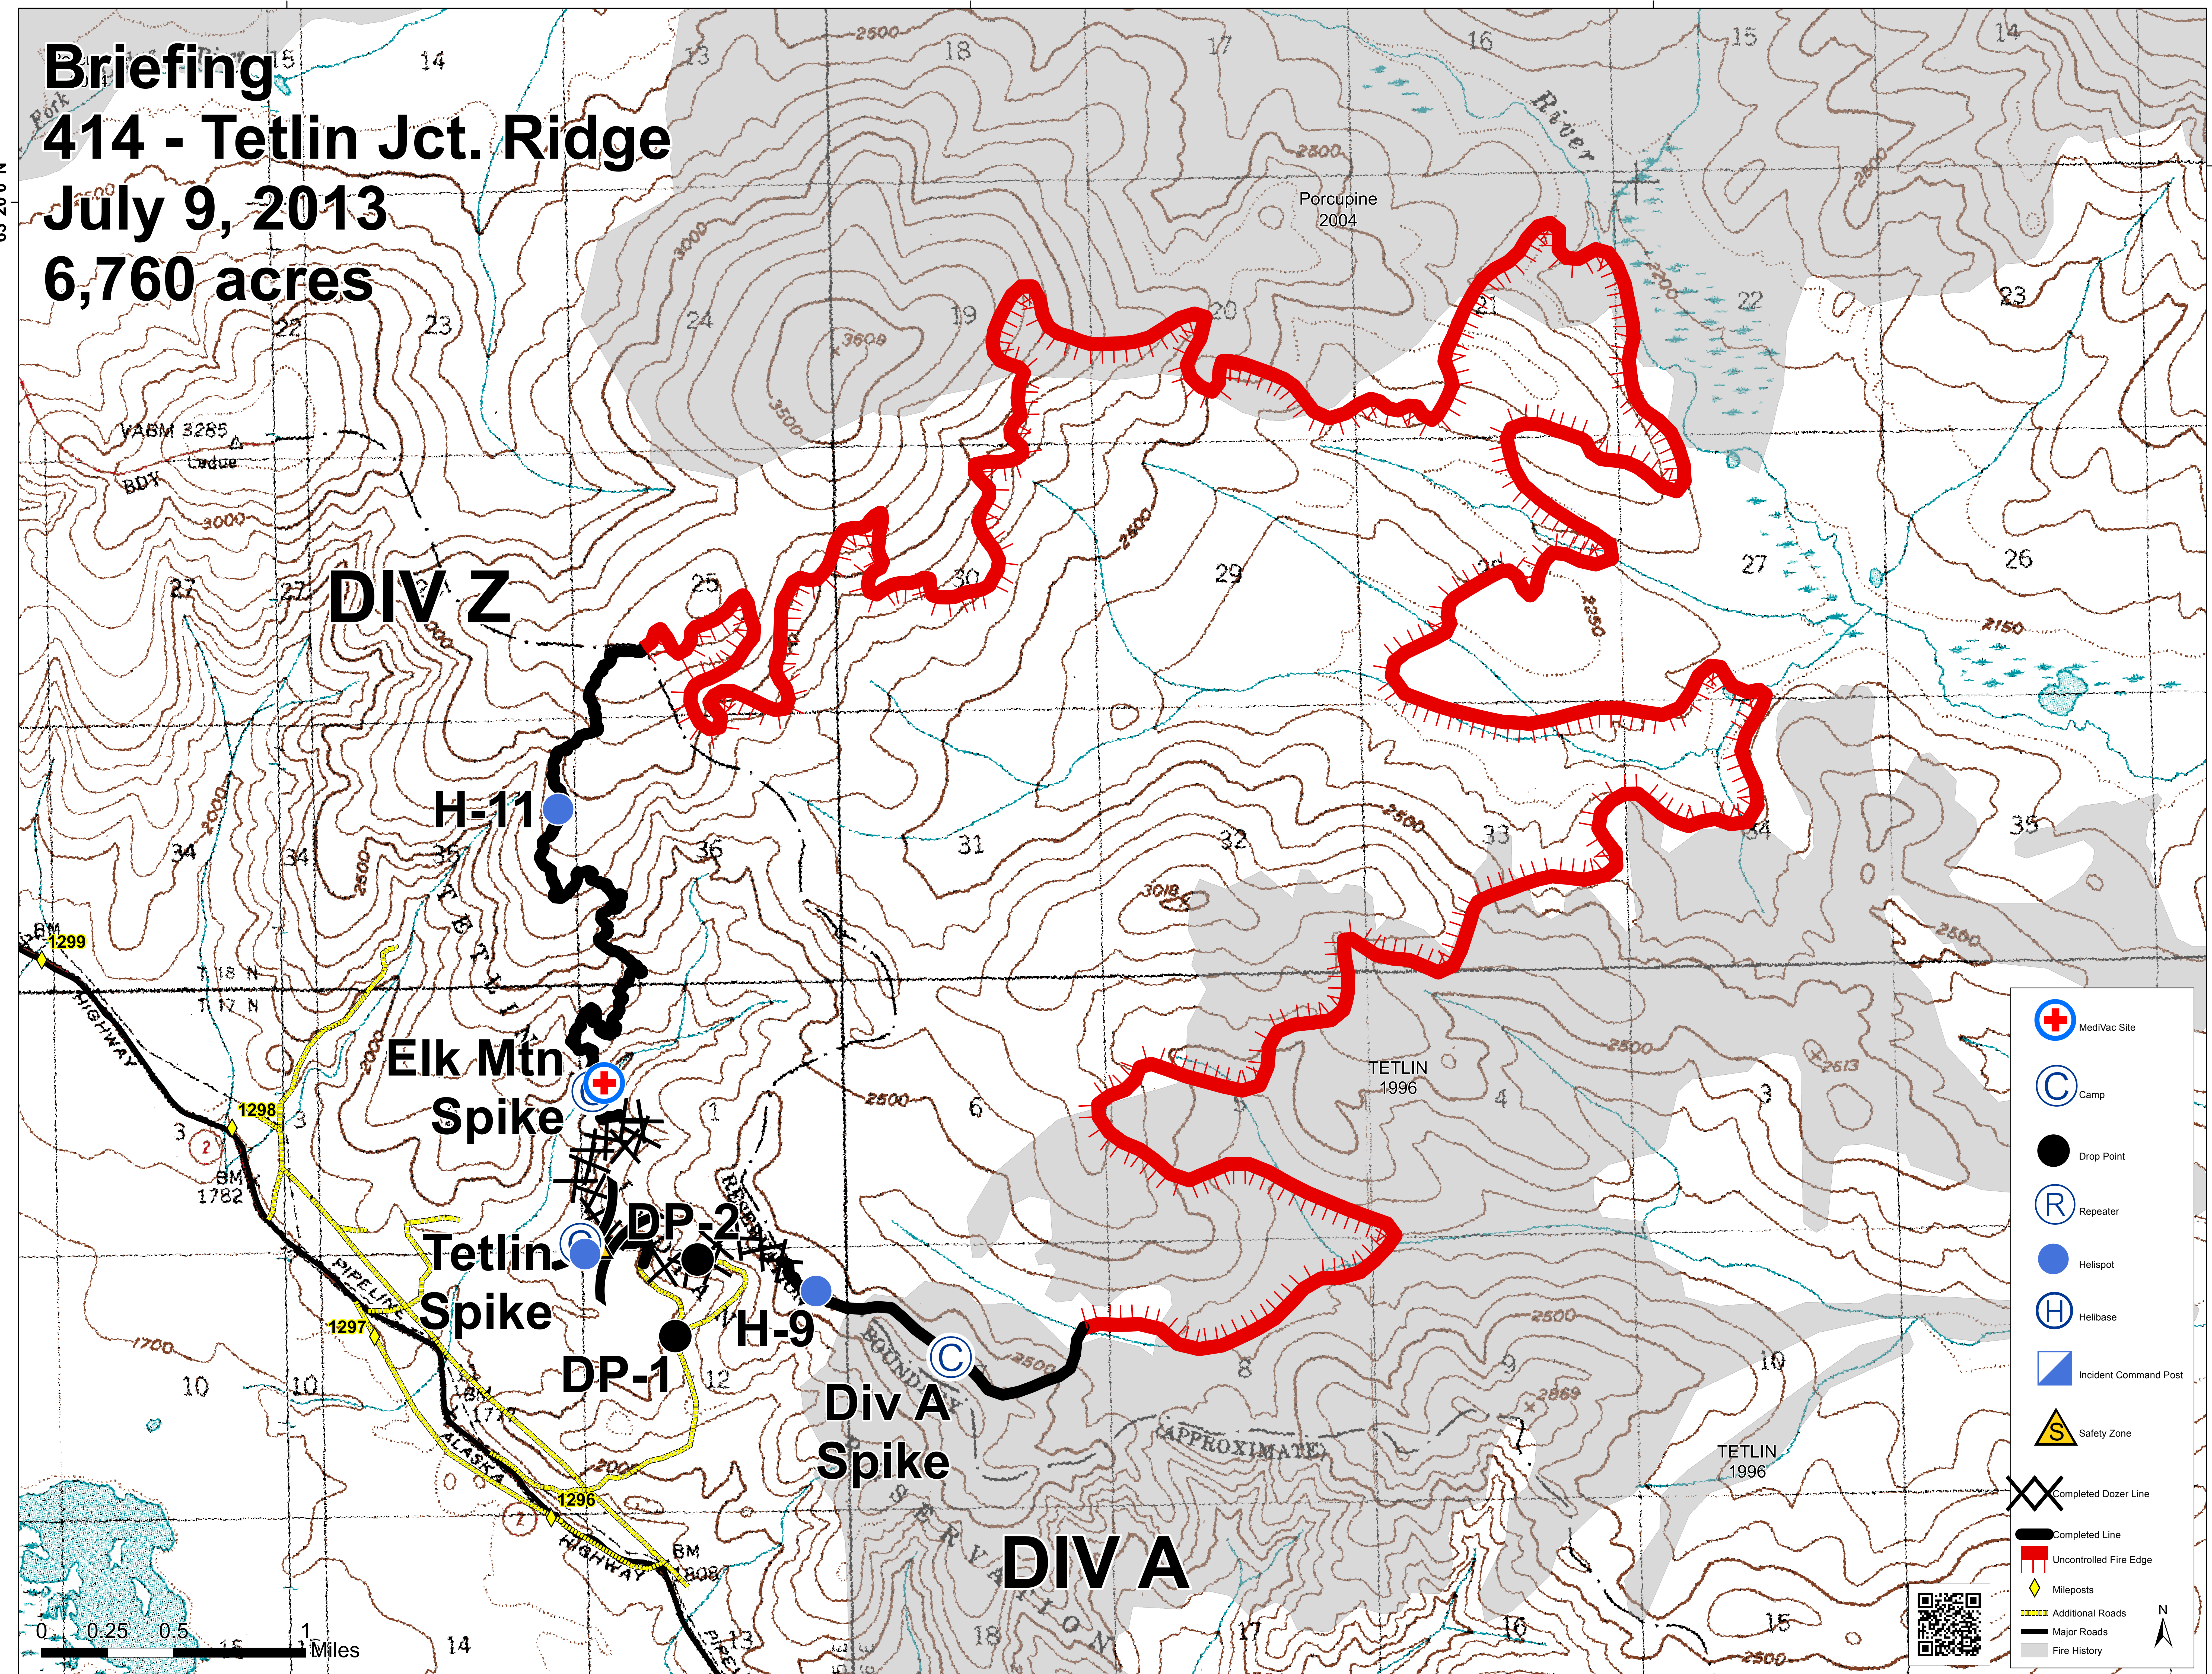

Briefing 414 - Tetlin Jct. Ridge

July 9, 2013

6,760 acres

63°20'0"N

63°20'0"N

DIV Z

Elk Mtn Spike

Tetlin Spike

Div A Spike

DIV A

- MediVac Site
- Camp
- Drop Point
- Repeater
- Helispot
- Helibase
- Incident Command Post
- Safety Zone
- Completed Dozer Line
- Completed Line
- Uncontrolled Fire Edge
- Mileposts
- Additional Roads
- Major Roads
- Fire History