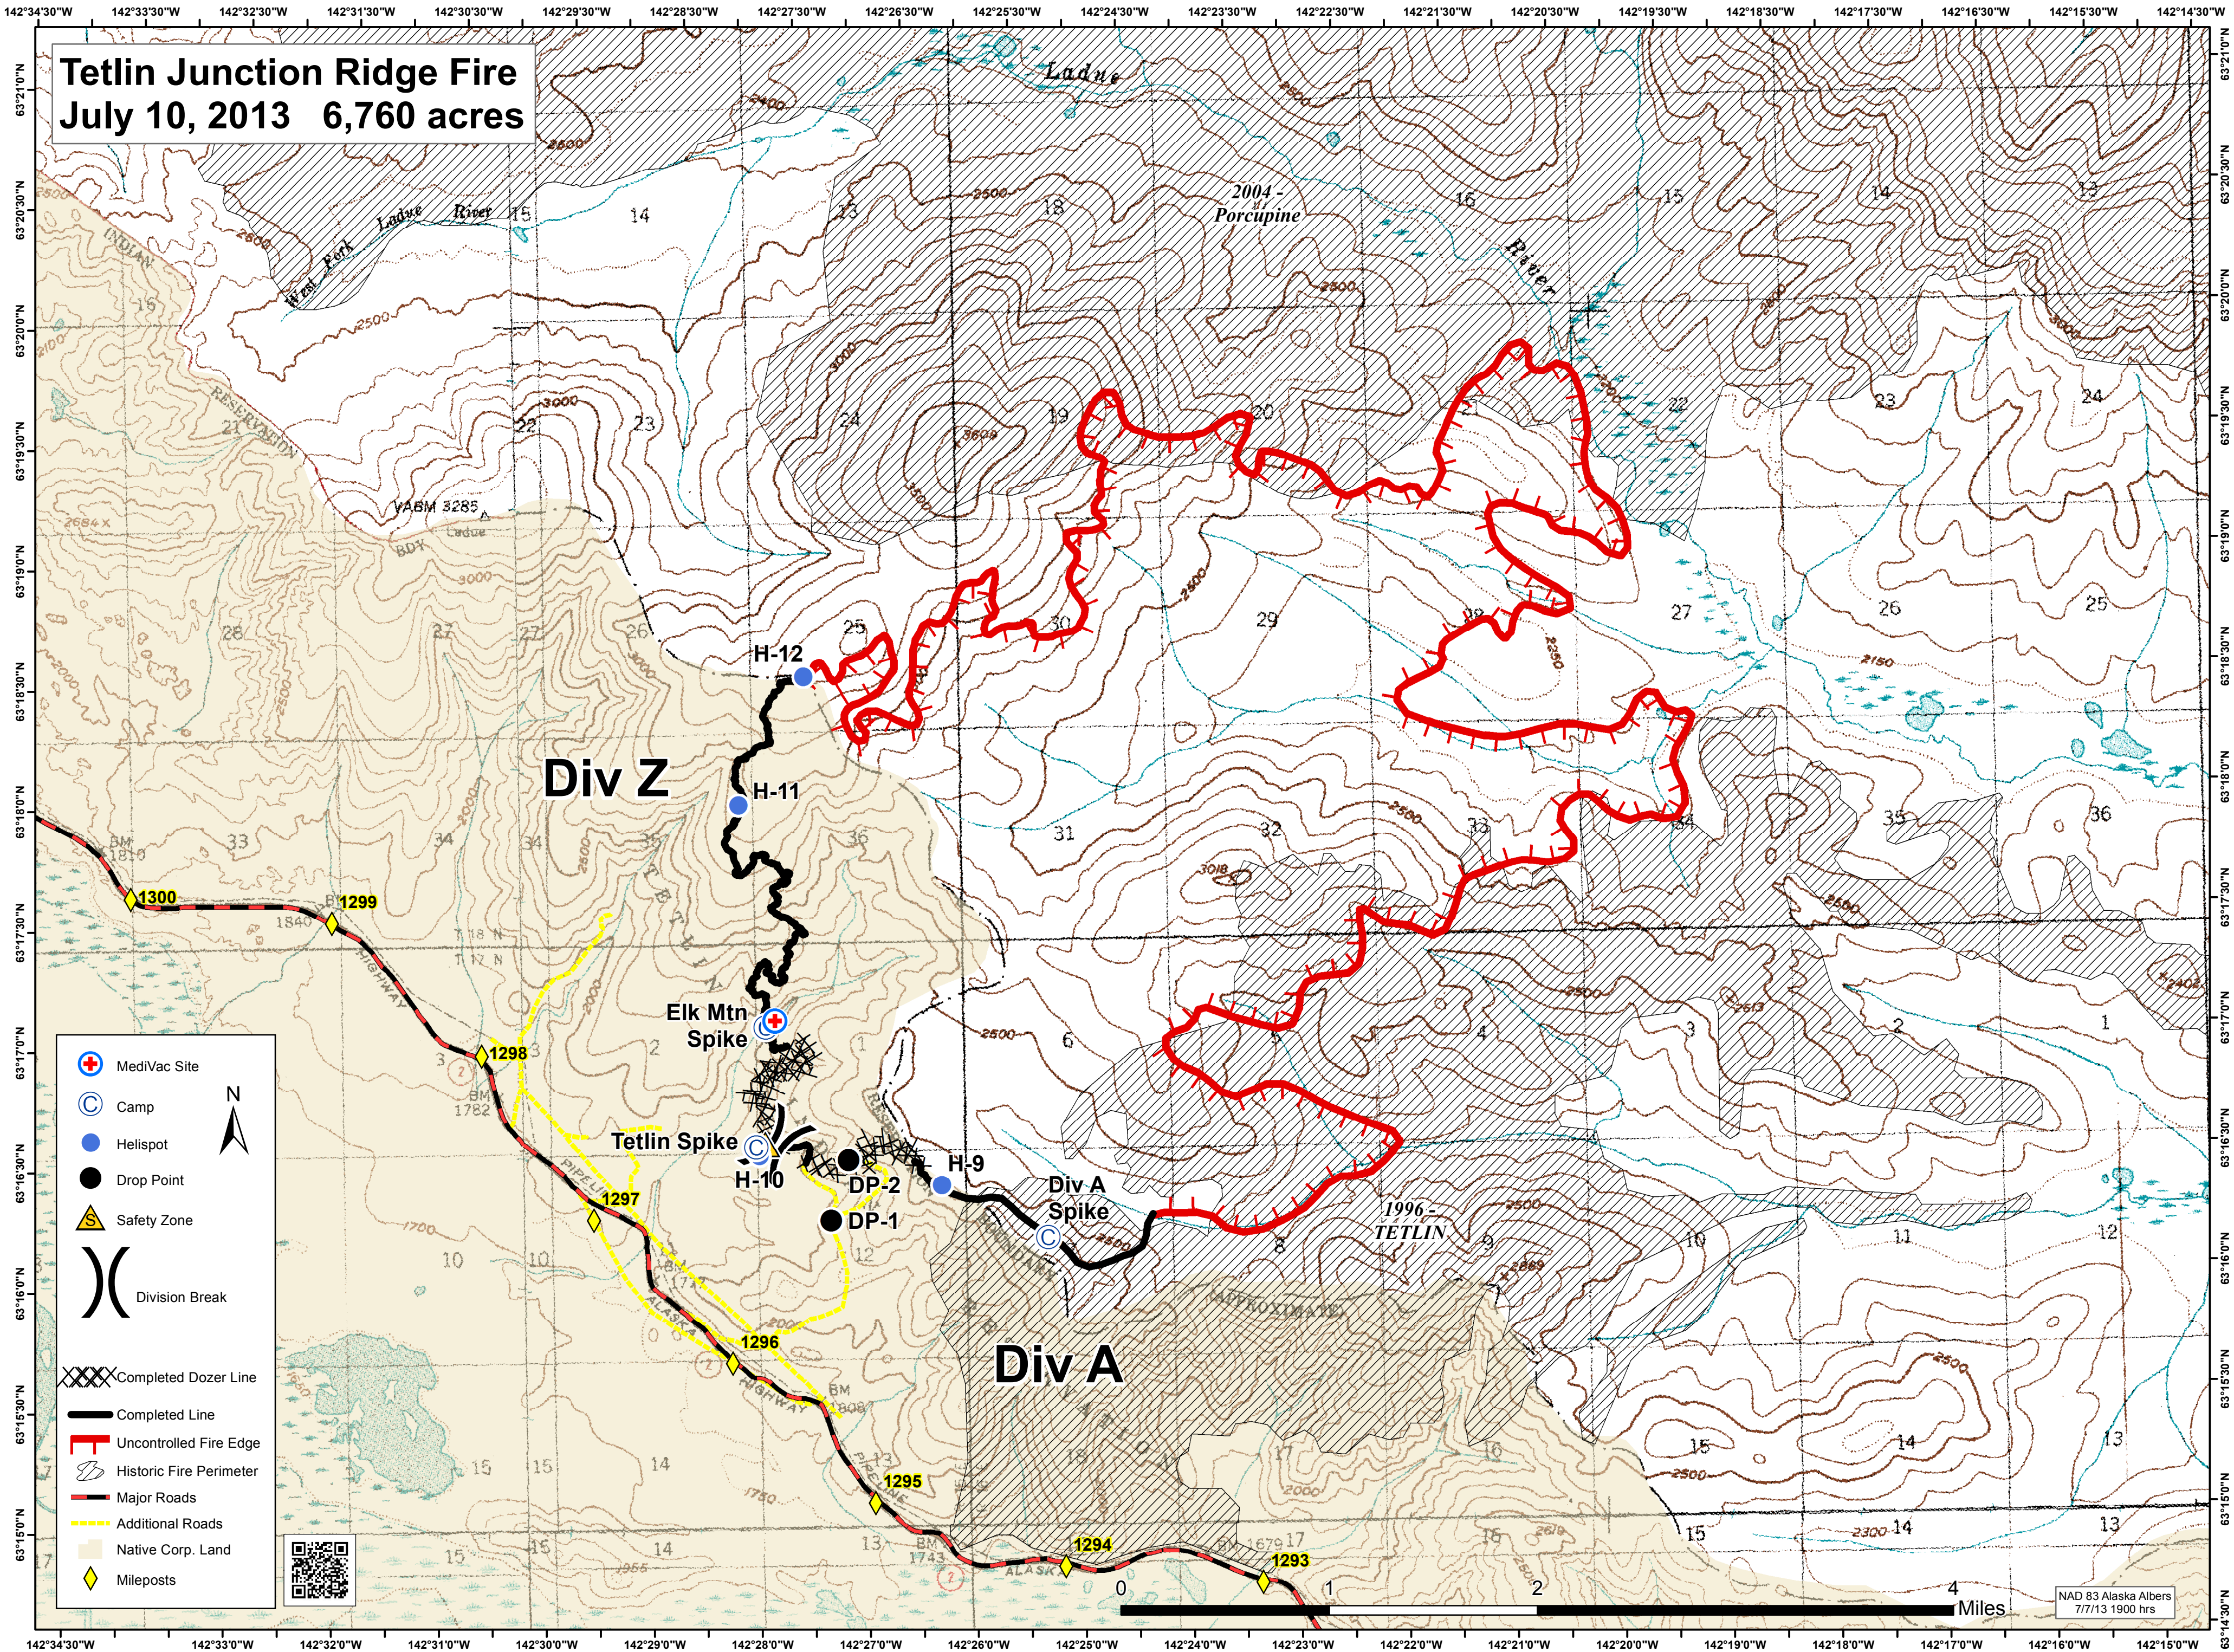

Tetlin Junction Ridge Fire July 10, 2013 6,760 acres

- MediVac Site
- Camp
- Helispot
- Drop Point
- Safety Zone
- Division Break
- Completed Dozer Line
- Completed Line
- Uncontrolled Fire Edge
- Historic Fire Perimeter
- Major Roads
- Additional Roads
- Native Corp. Land
- Mileposts