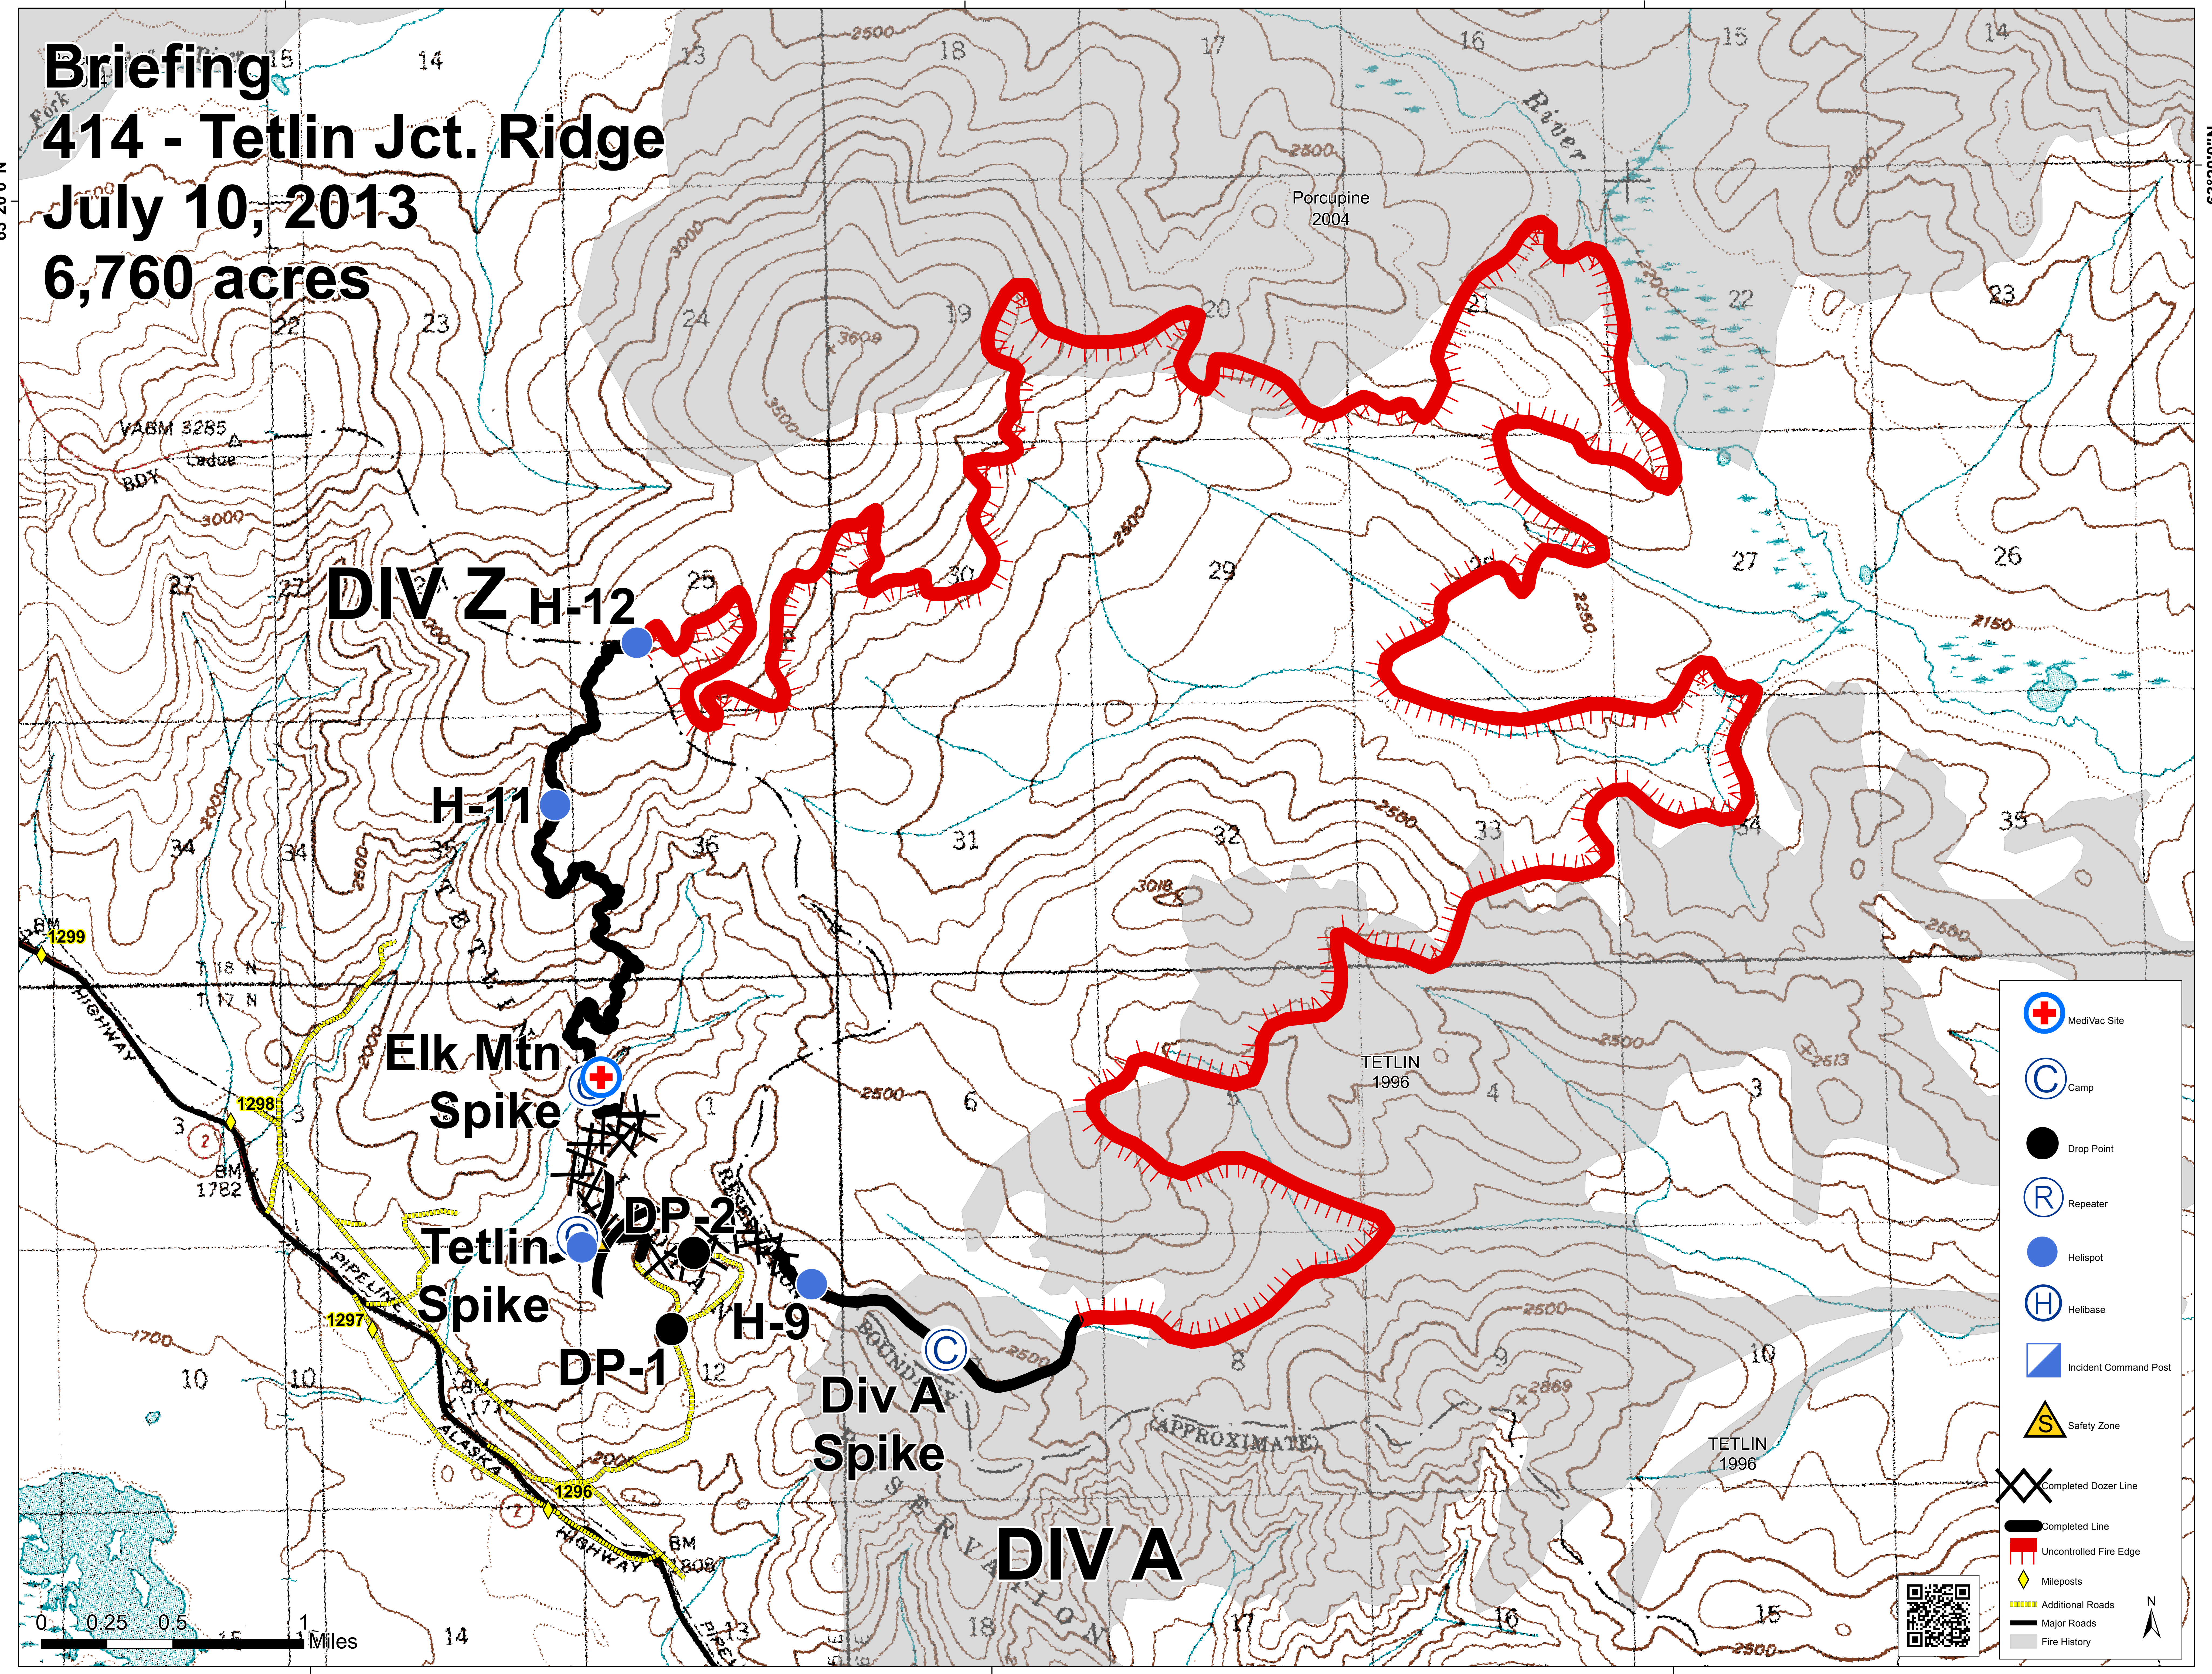

Briefing 414 - Tetlin Jct. Ridge

July 10, 2013

6,760 acres

63°20'0"N

63°20'0"N

- MediVac Site
- Camp
- Drop Point
- Repeater
- Helispot
- Helibase
- Incident Command Post
- Safety Zone
- Completed Dozer Line
- Completed Line
- Uncontrolled Fire Edge
- Mileposts
- Additional Roads
- Major Roads
- Fire History