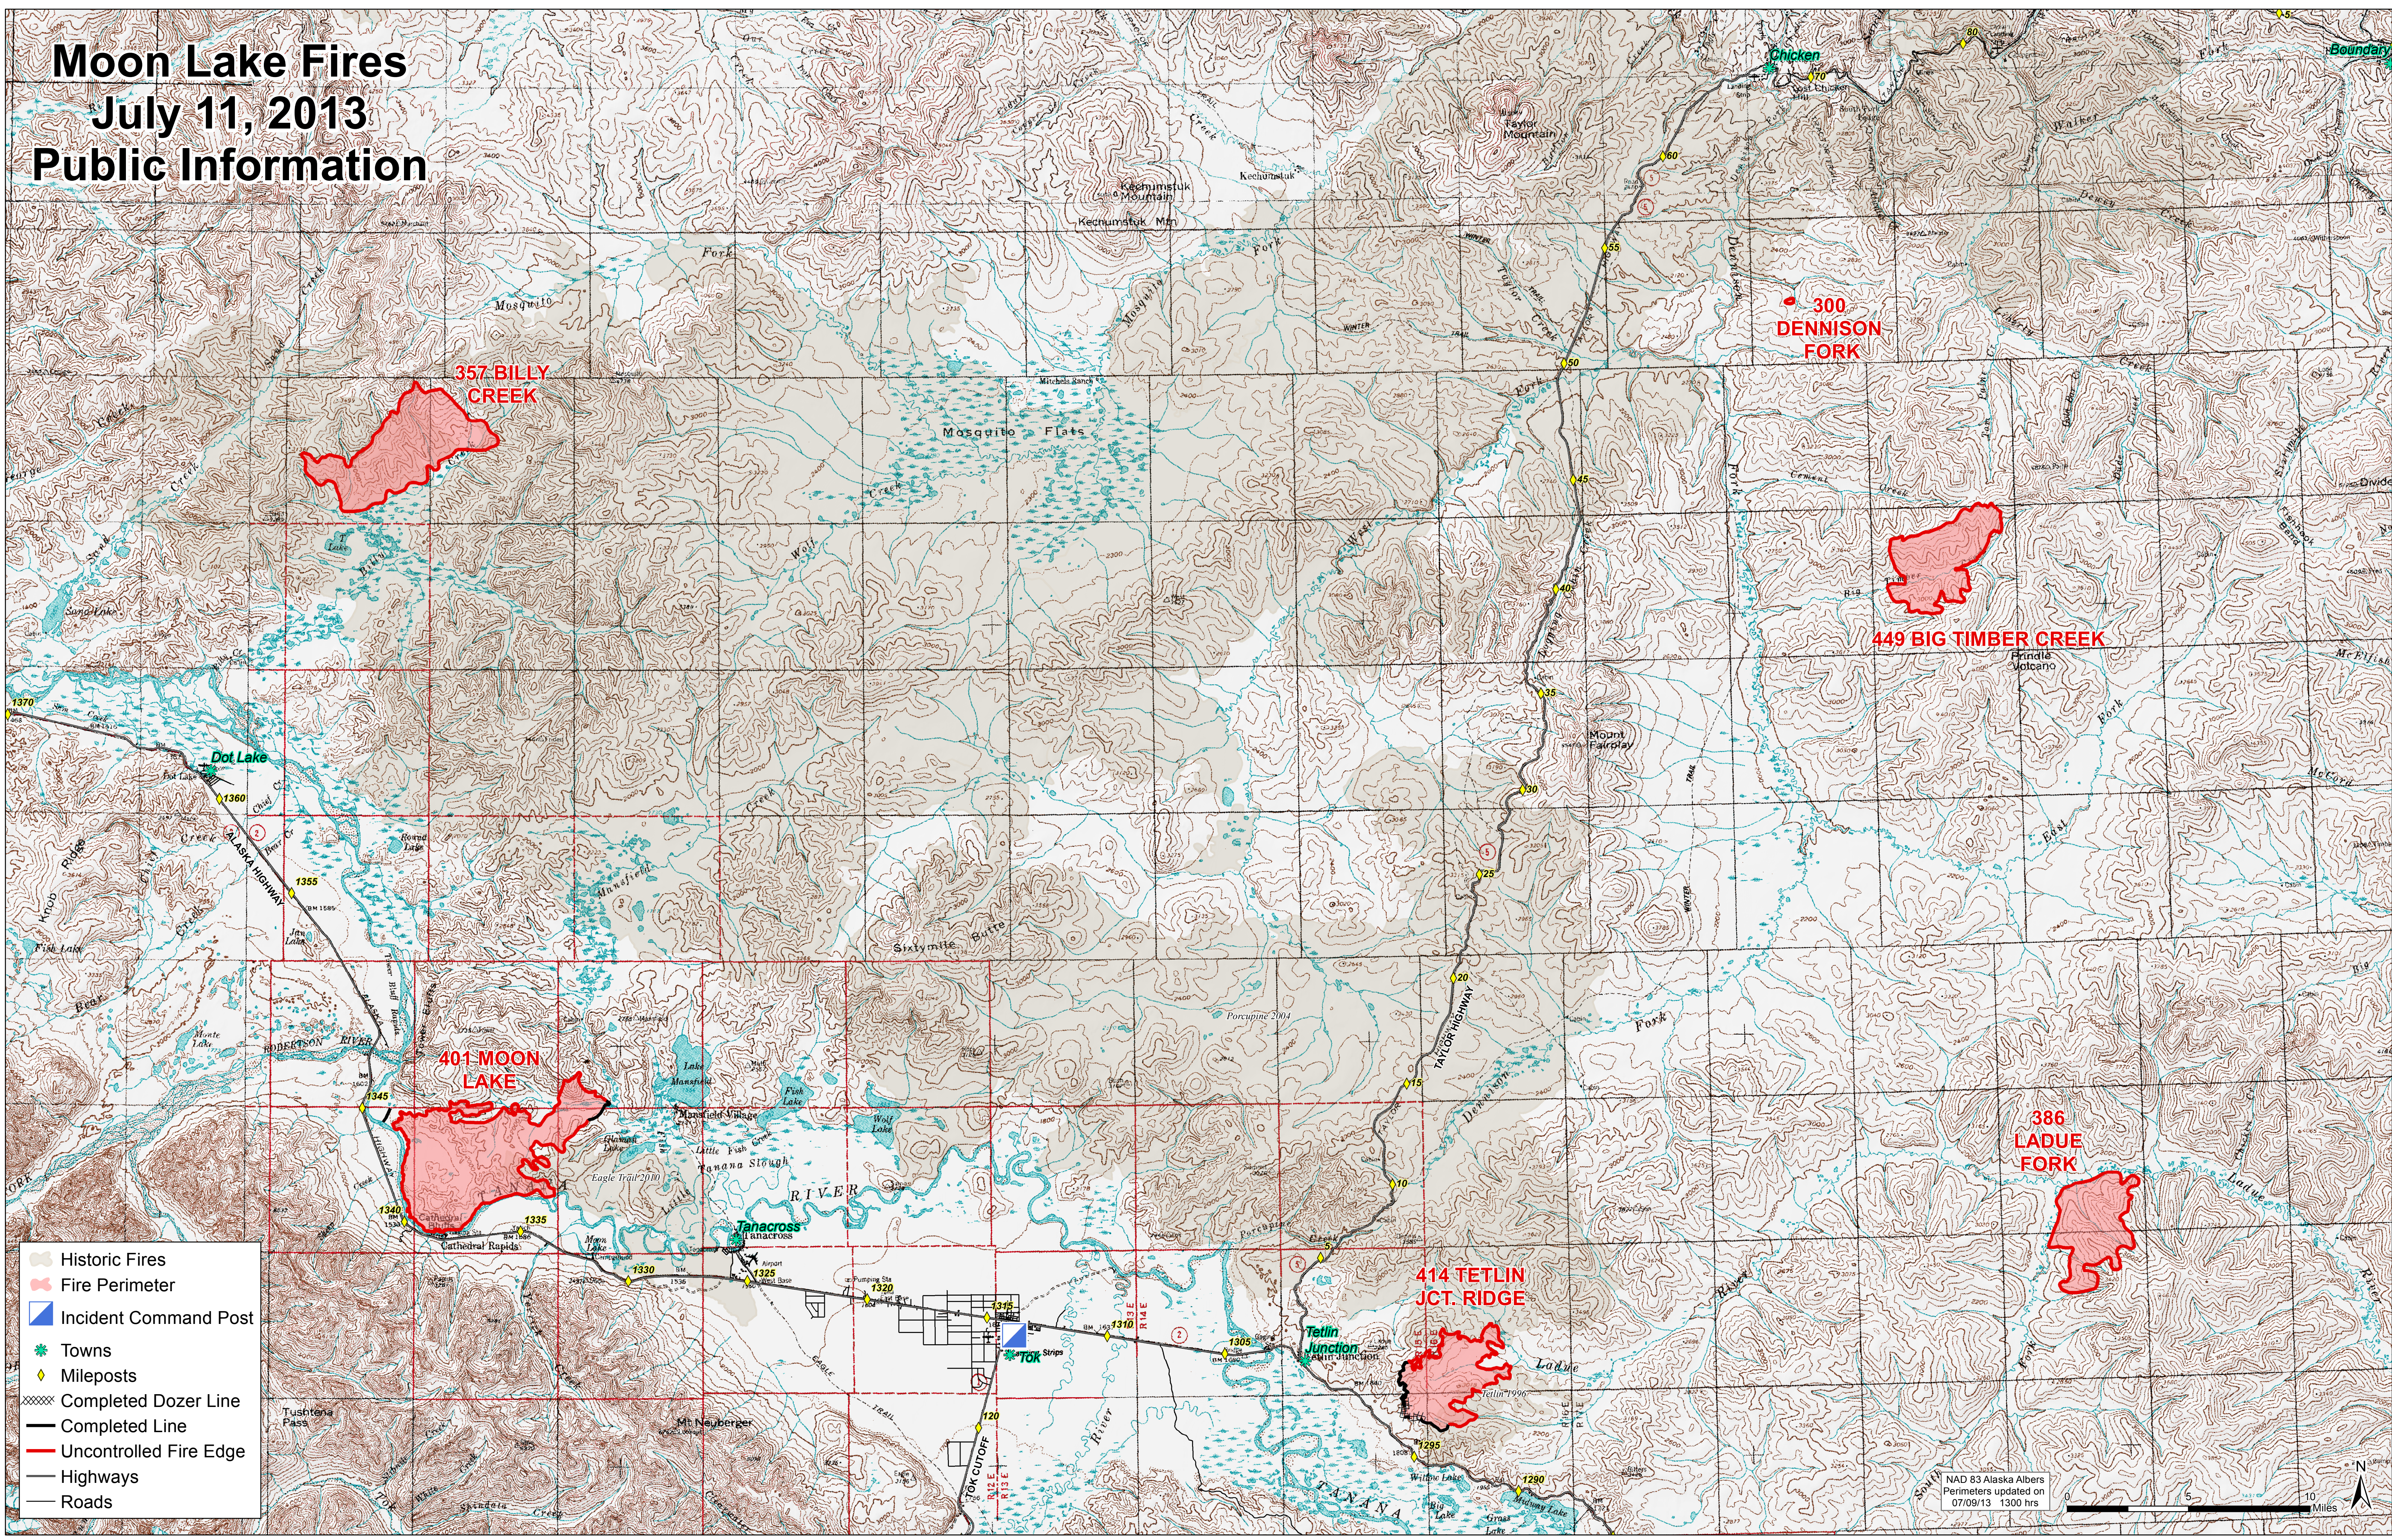

Moon Lake Fires

July 11, 2013

Public Information

357 BILLY CREEK

300 DENNISON FORK

449 BIG TIMBER CREEK

401 MOON LAKE

386 LADUE FORK

414 TETLIN JCT. RIDGE

- Historic Fires
- Fire Perimeter
- Incident Command Post
- Towns
- Mileposts
- Completed Dozer Line
- Completed Line
- Uncontrolled Fire Edge
- Highways
- Roads

NAD 83 Alaska Albers
Perimeters updated on
07/09/13 1300 hrs

0 5 10 Miles