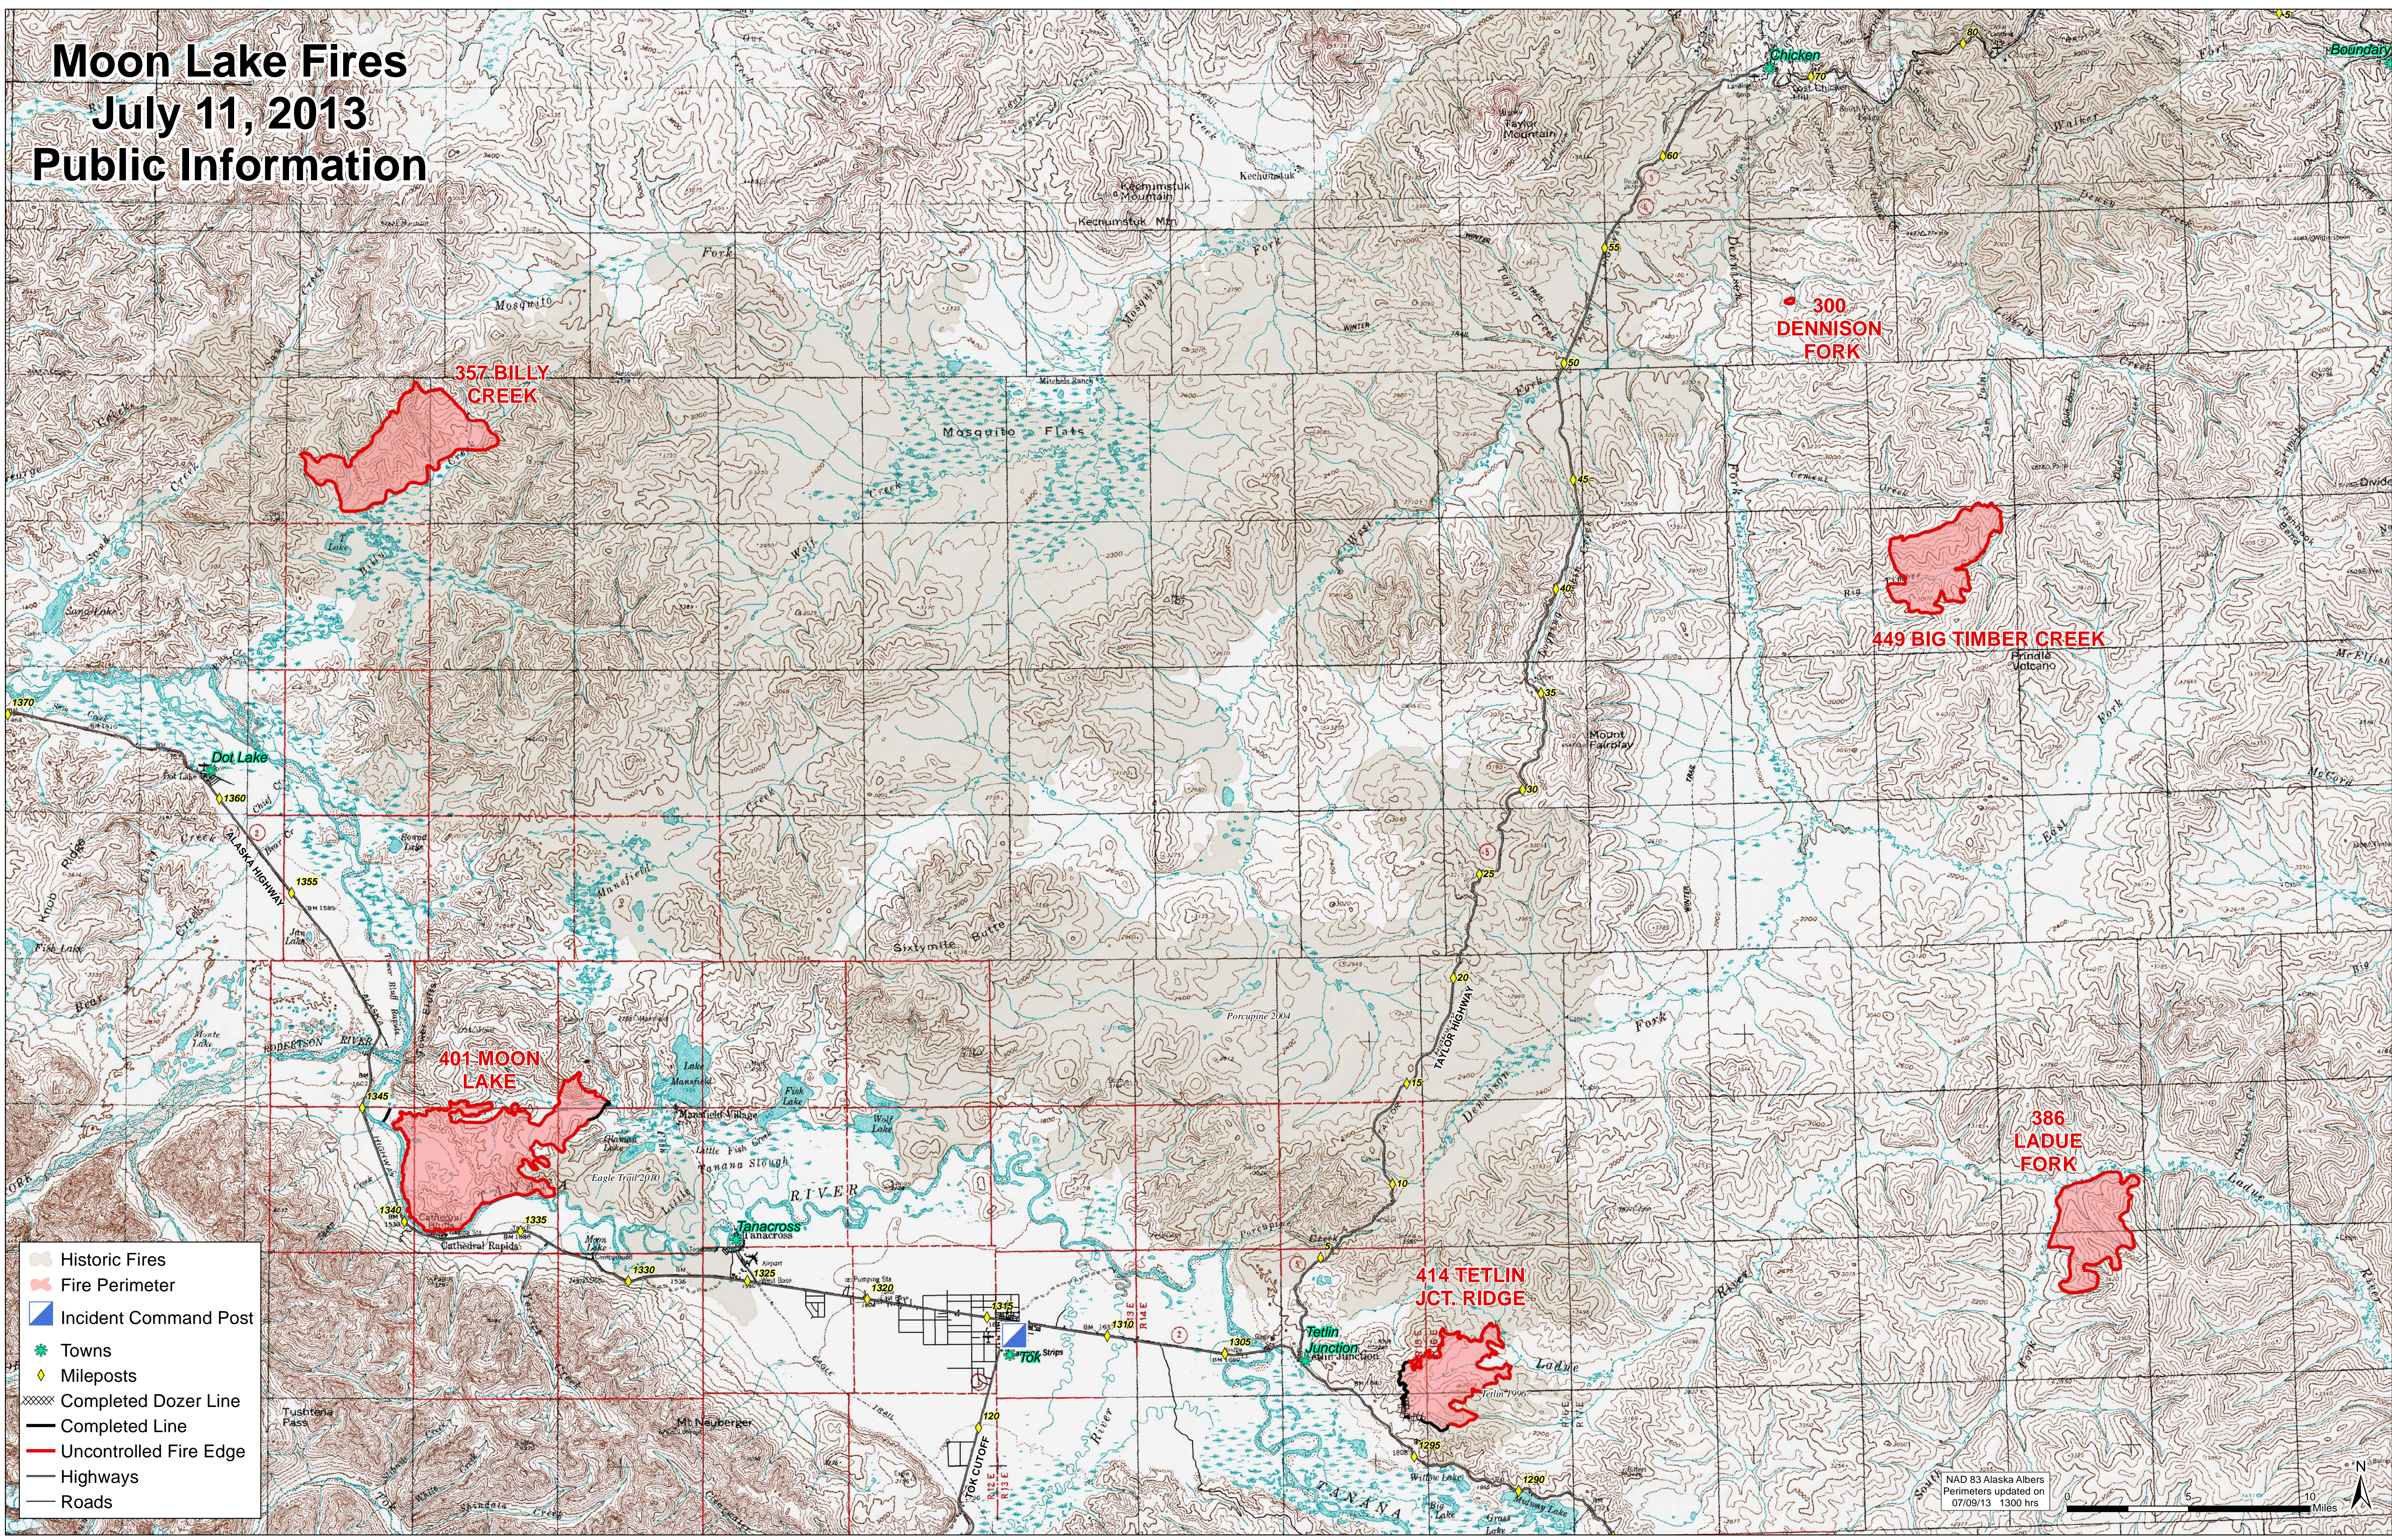

Moon Lake Fires

July 11, 2013

Public Information

357 BILLY CREEK

300 DENNISON FORK

449 BIG TIMBER CREEK

401 MOON LAKE

386 LADUE FORK

414 TETLIN JCT. RIDGE

- Historic Fires
- Fire Perimeter
- Incident Command Post
- Towns
- Mileposts
- Completed Dozer Line
- Completed Line
- Uncontrolled Fire Edge
- Highways
- Roads

NAD 83 Alaska Albers
Perimeters updated on
07/09/13 1300 hrs

0 5 10 Miles