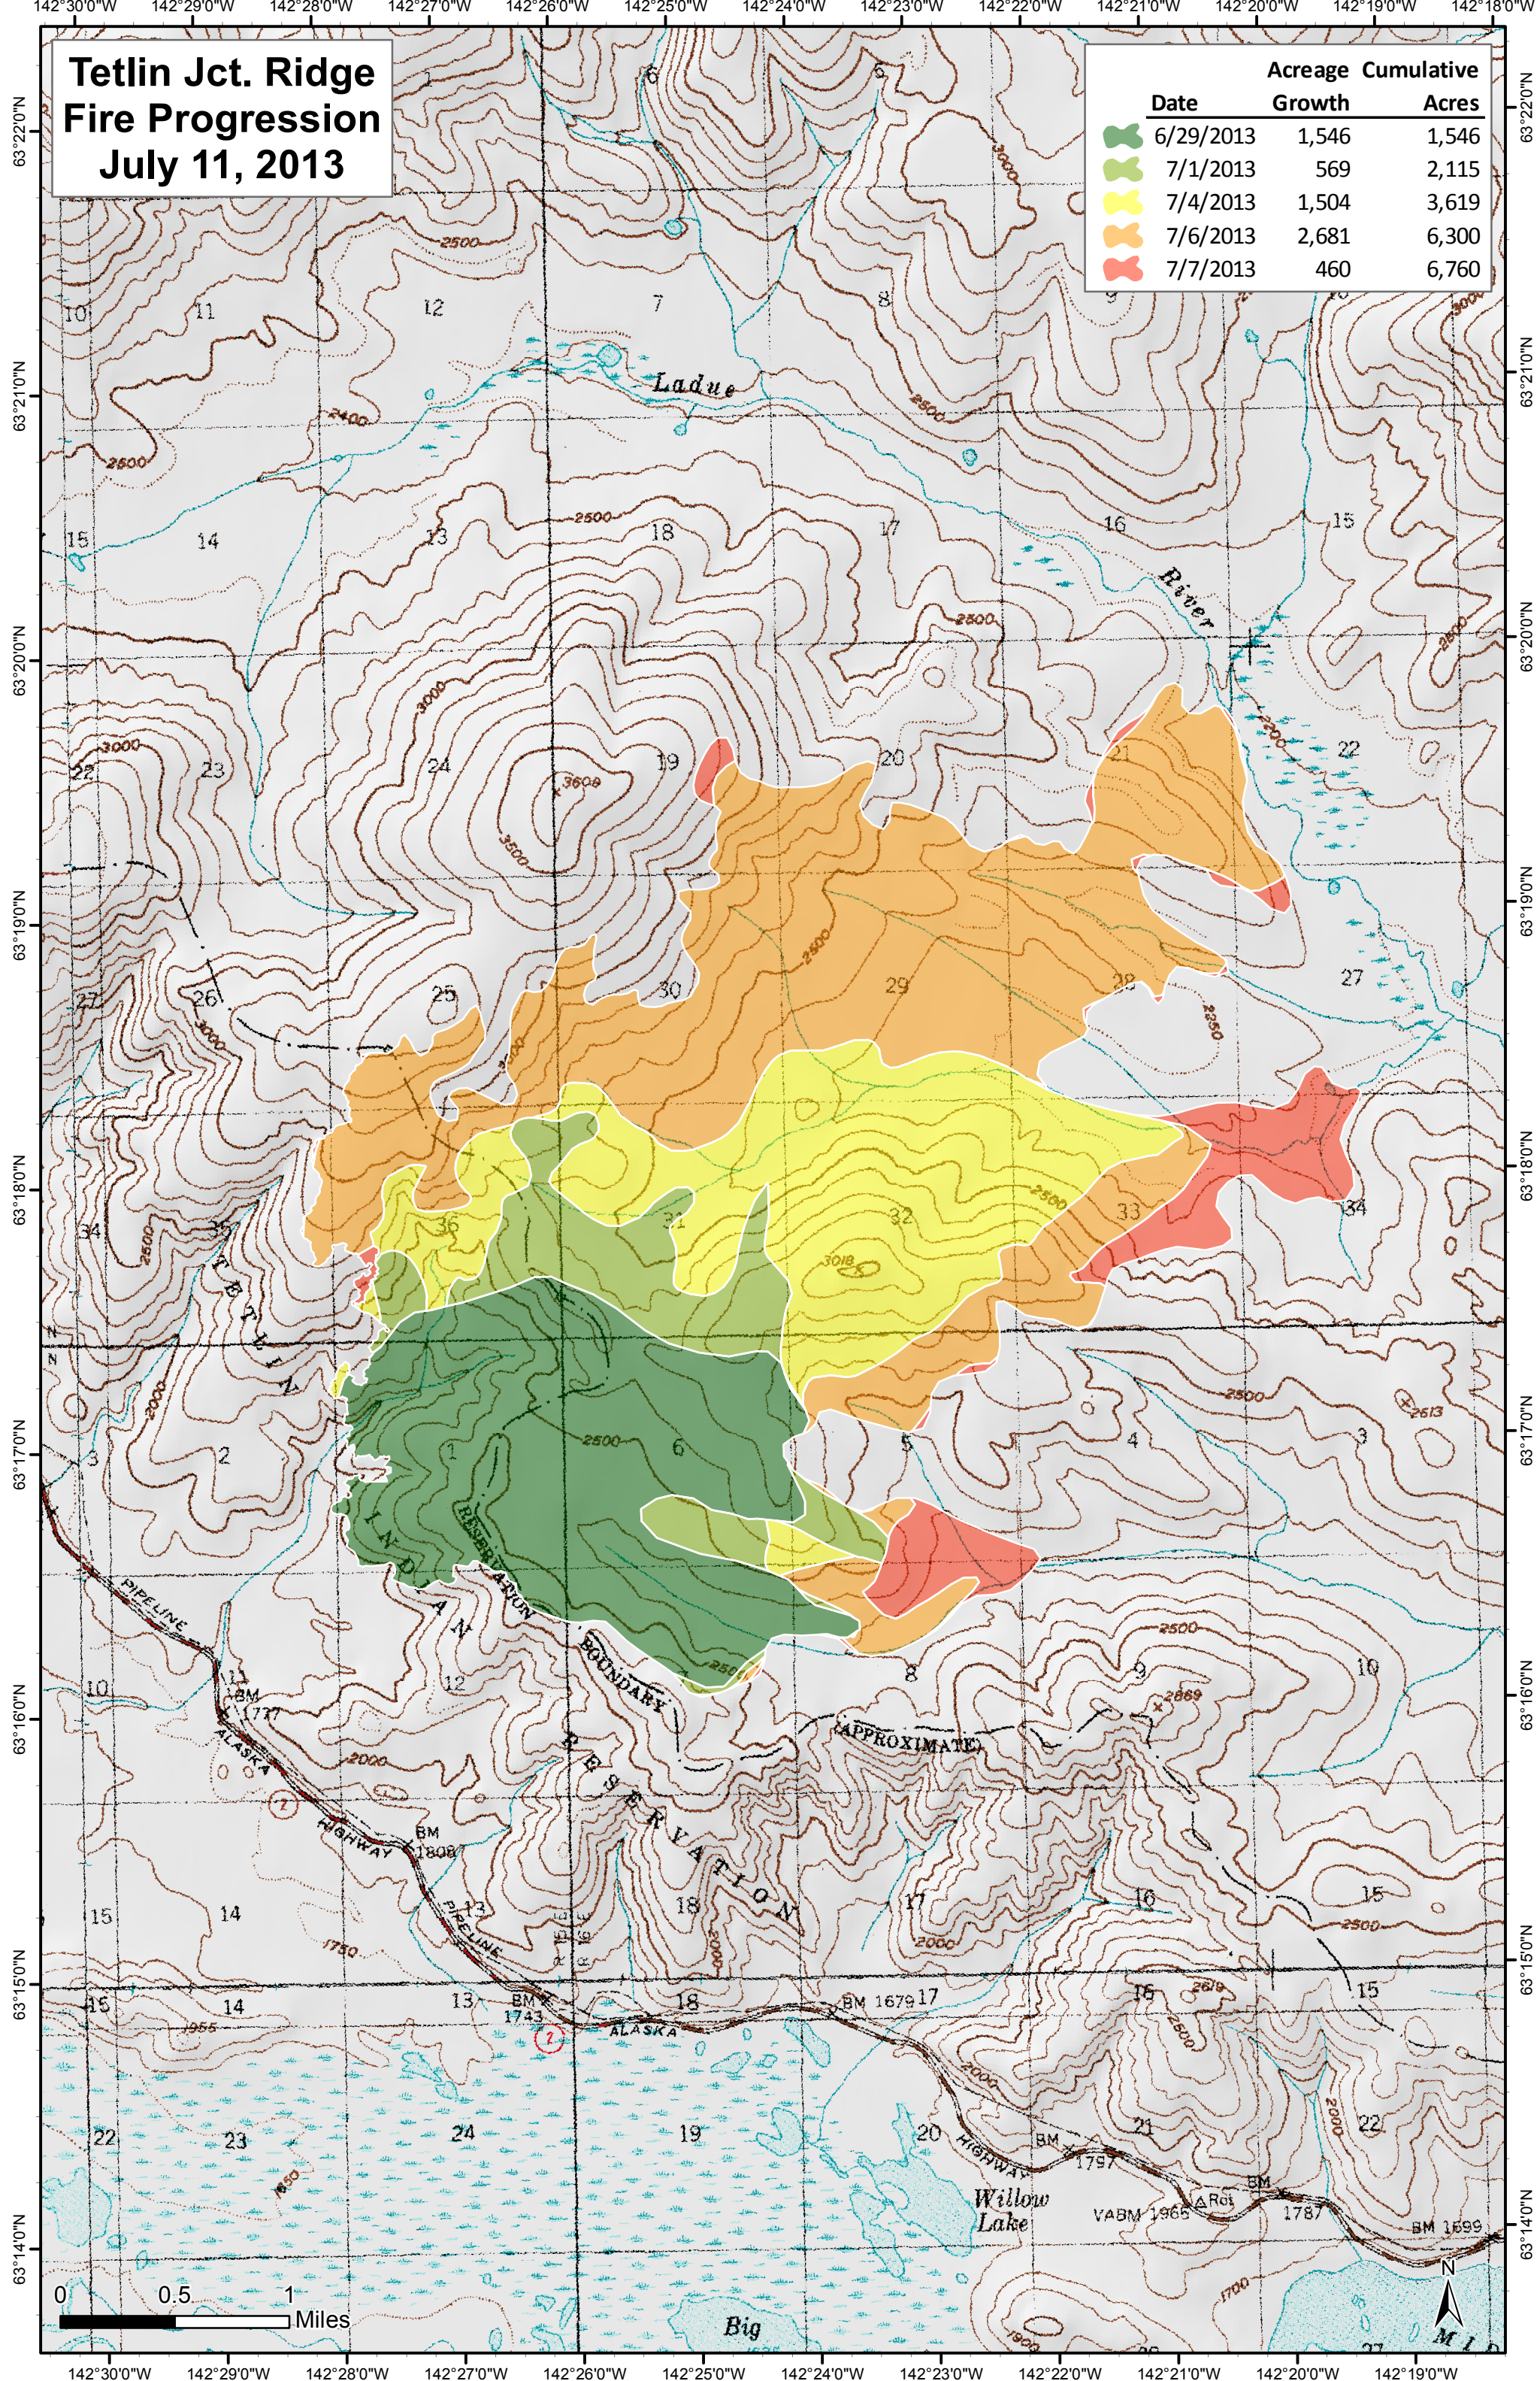

Tetlin Jct. Ridge Fire Progression July 11, 2013

Date	Acreage Growth	Cumulative Acres
6/29/2013	1,546	1,546
7/1/2013	569	2,115
7/4/2013	1,504	3,619
7/6/2013	2,681	6,300
7/7/2013	460	6,760

0 0.5 1 Miles