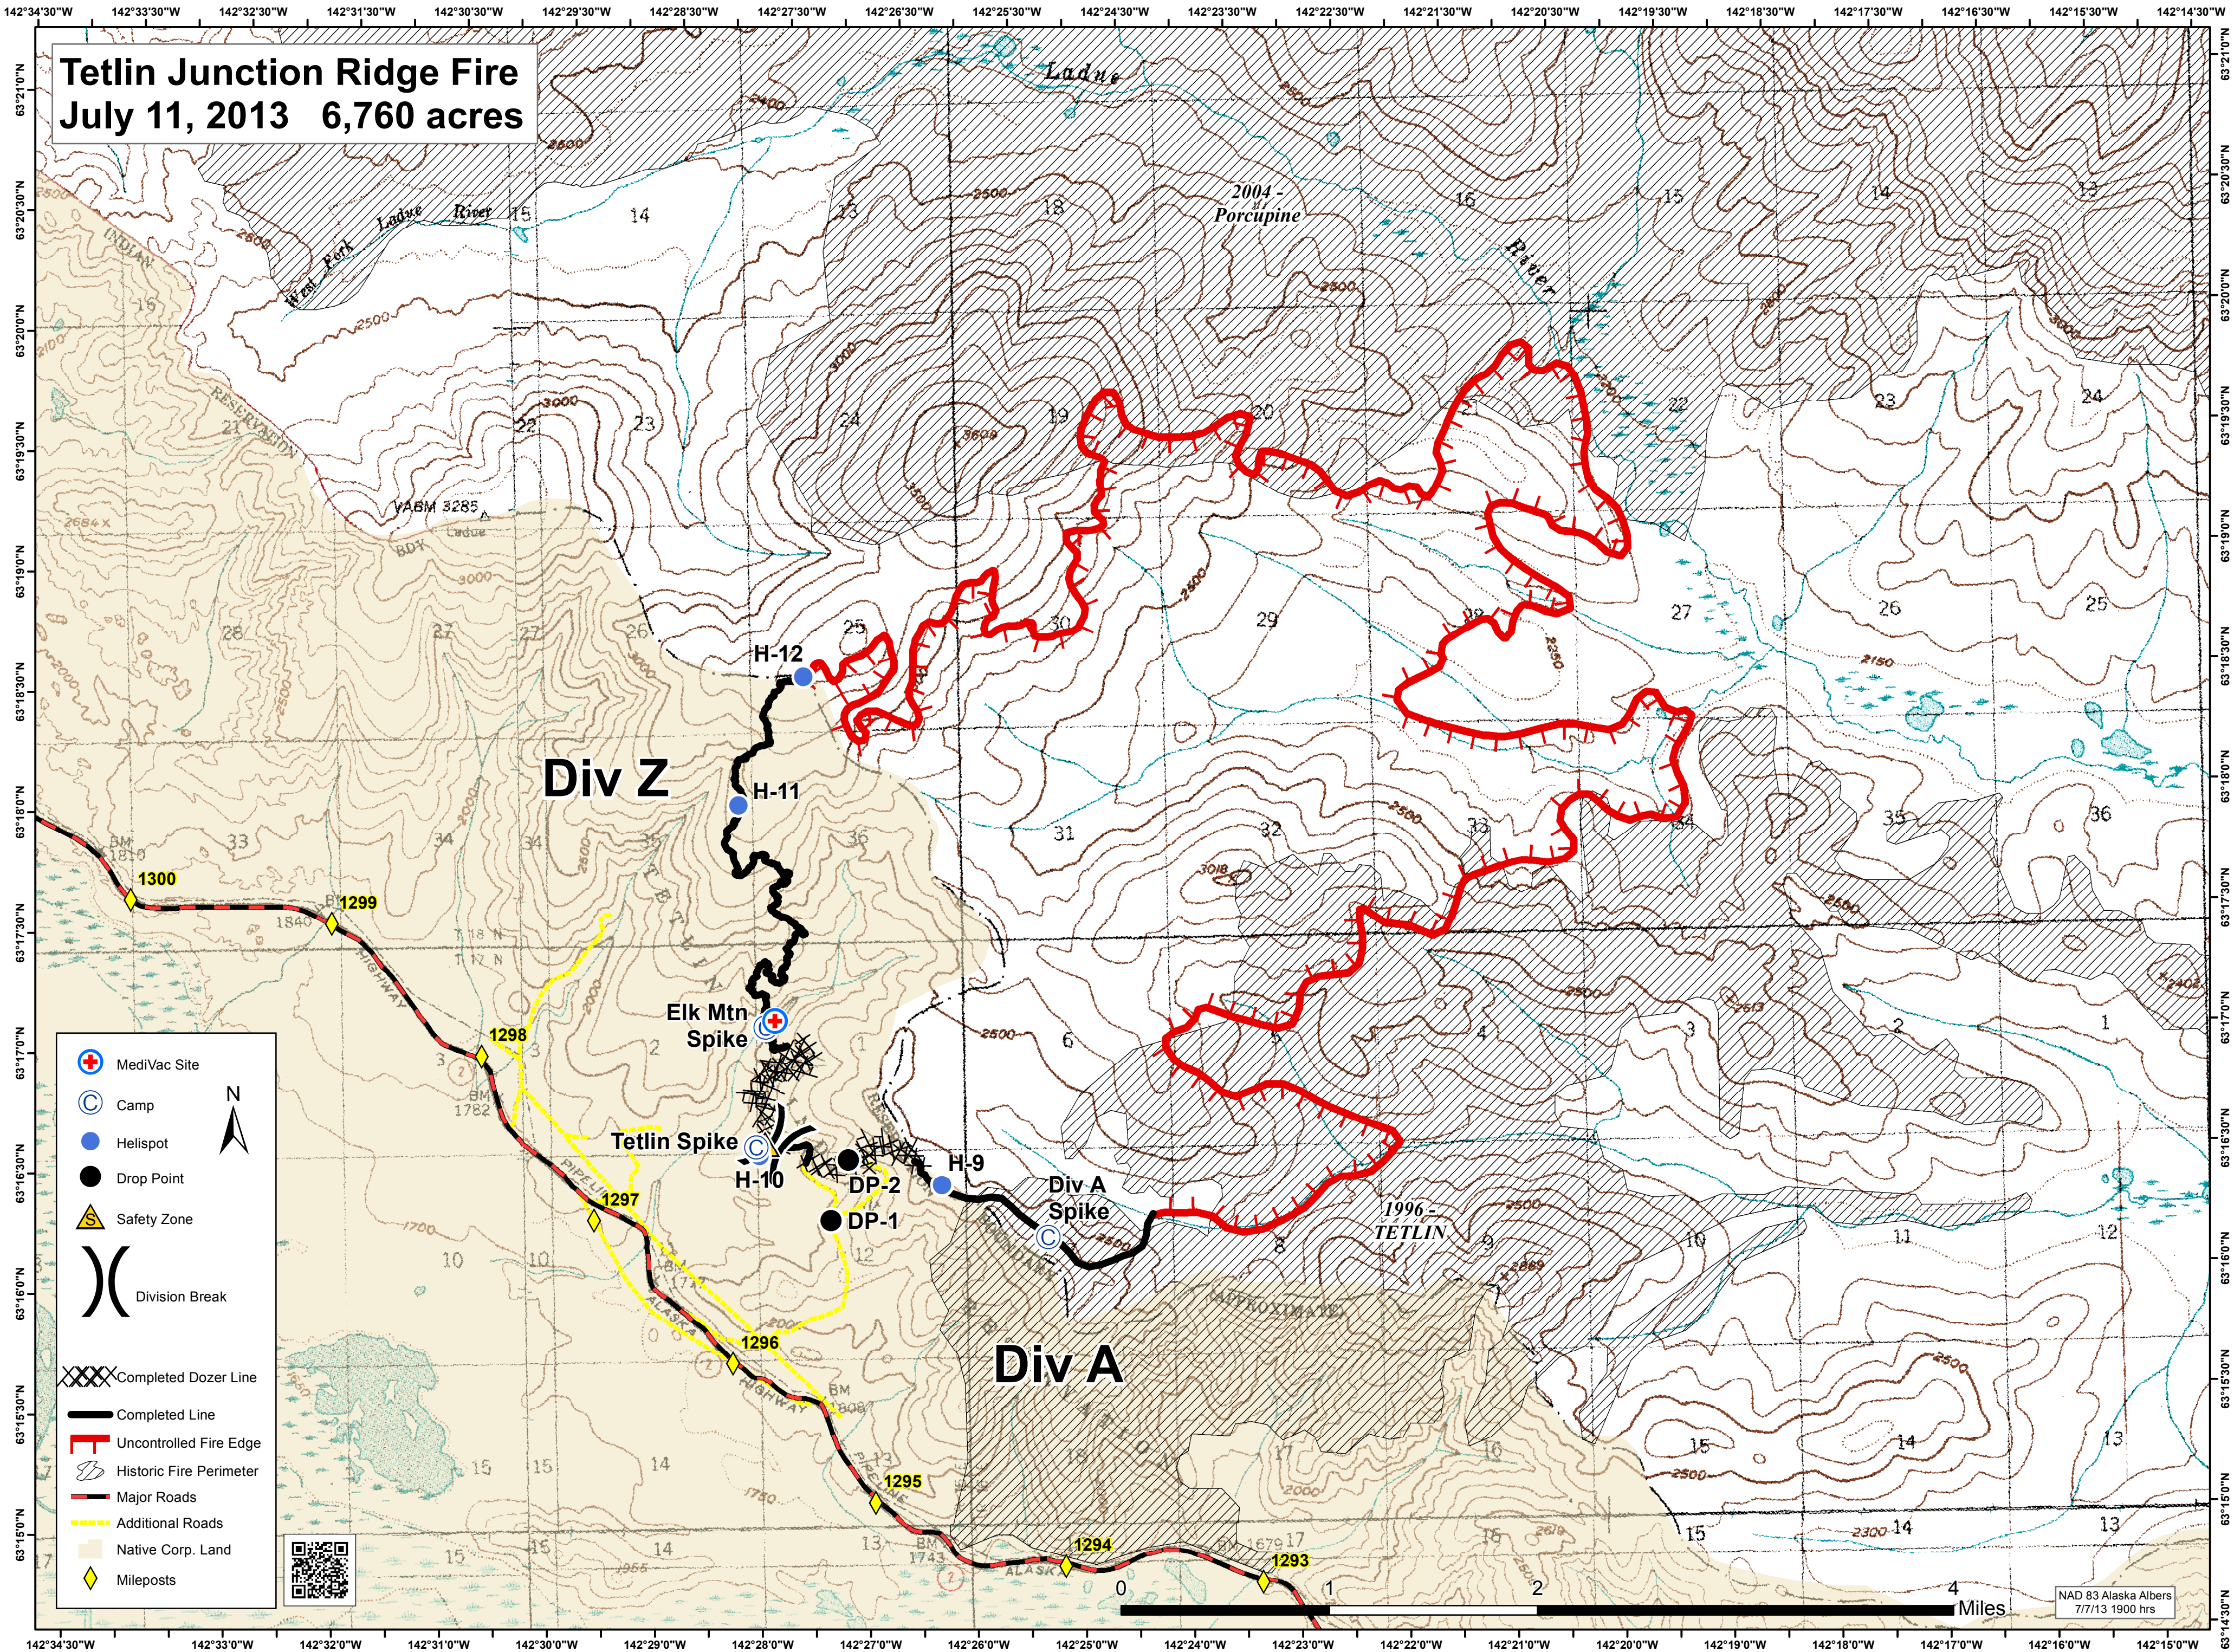

Tetlin Junction Ridge Fire July 11, 2013 6,760 acres

- MediVac Site
- Camp
- Helispot
- Drop Point
- Safety Zone
- Division Break
- Completed Dozer Line
- Completed Line
- Uncontrolled Fire Edge
- Historic Fire Perimeter
- Major Roads
- Additional Roads
- Native Corp. Land
- Mileposts

NAD 83 Alaska Albers
7/11/13 1900 hrs