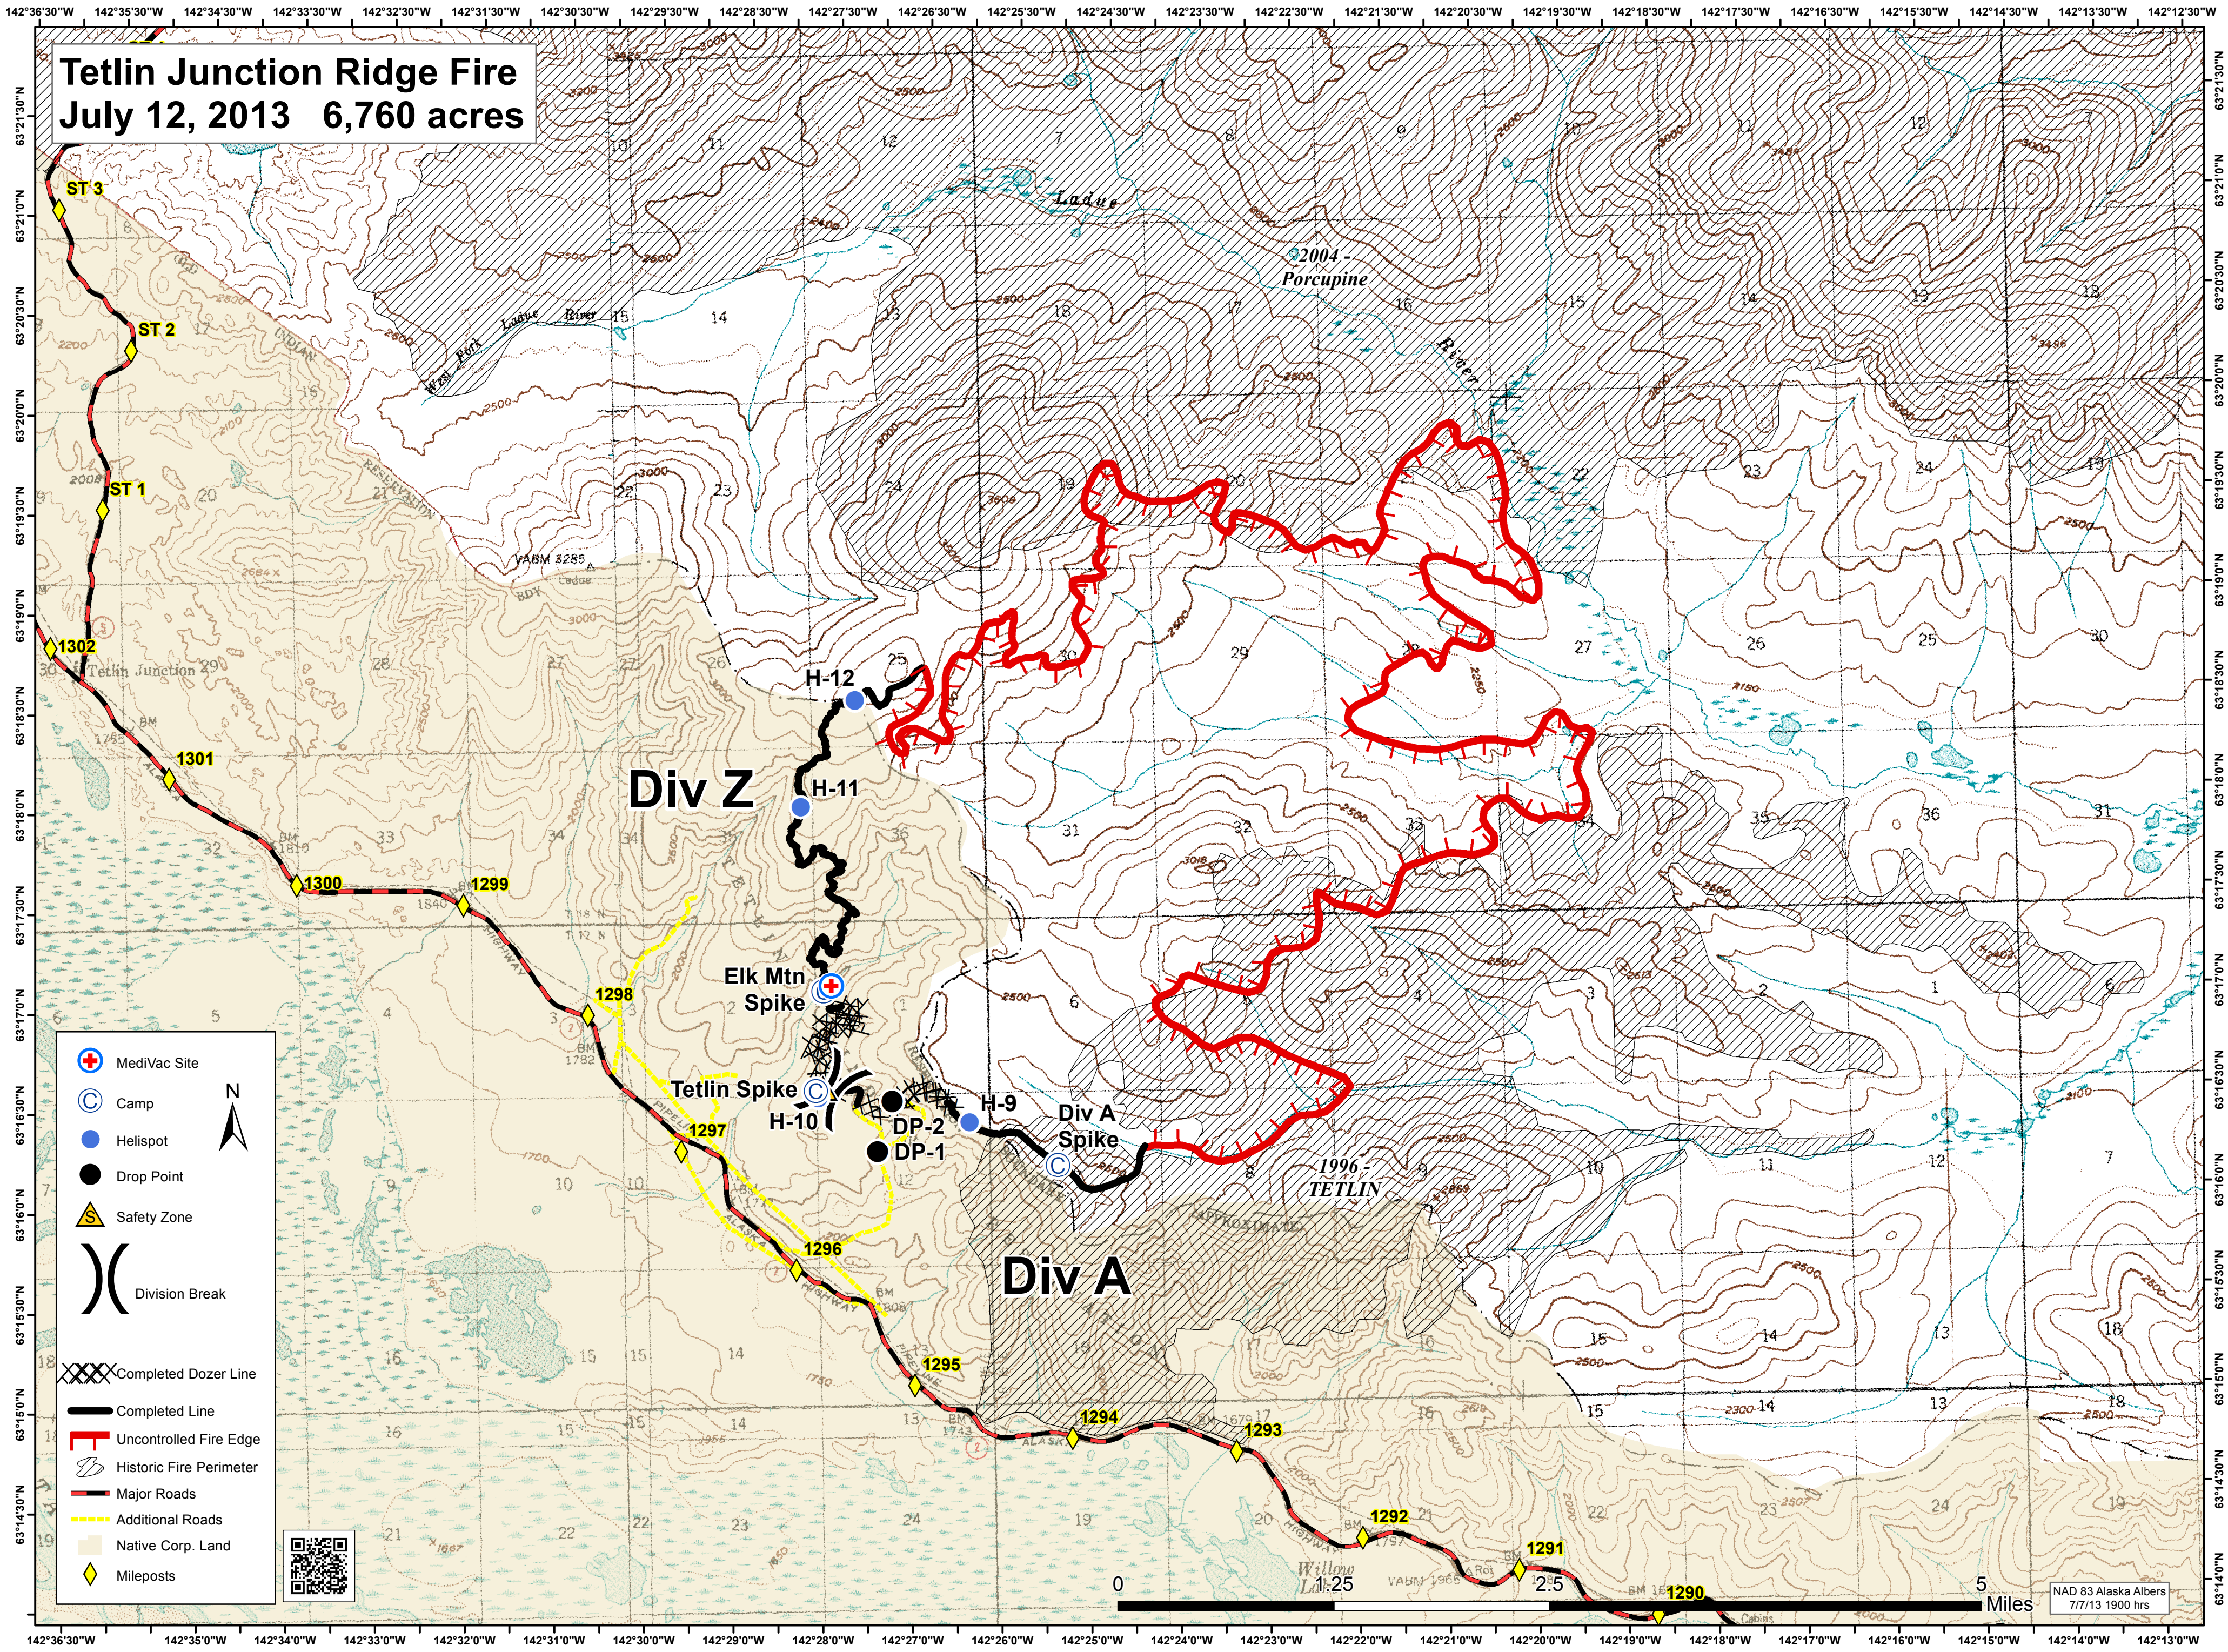

# Tetlin Junction Ridge Fire July 12, 2013 6,760 acres

- MediVac Site
- Camp
- Helispot
- Drop Point
- Safety Zone
- Division Break
- Completed Dozer Line
- Completed Line
- Uncontrolled Fire Edge
- Historic Fire Perimeter
- Major Roads
- Additional Roads
- Native Corp. Land
- Mileposts

NAD 83 Alaska Albers  
7/7/13 1900 hrs