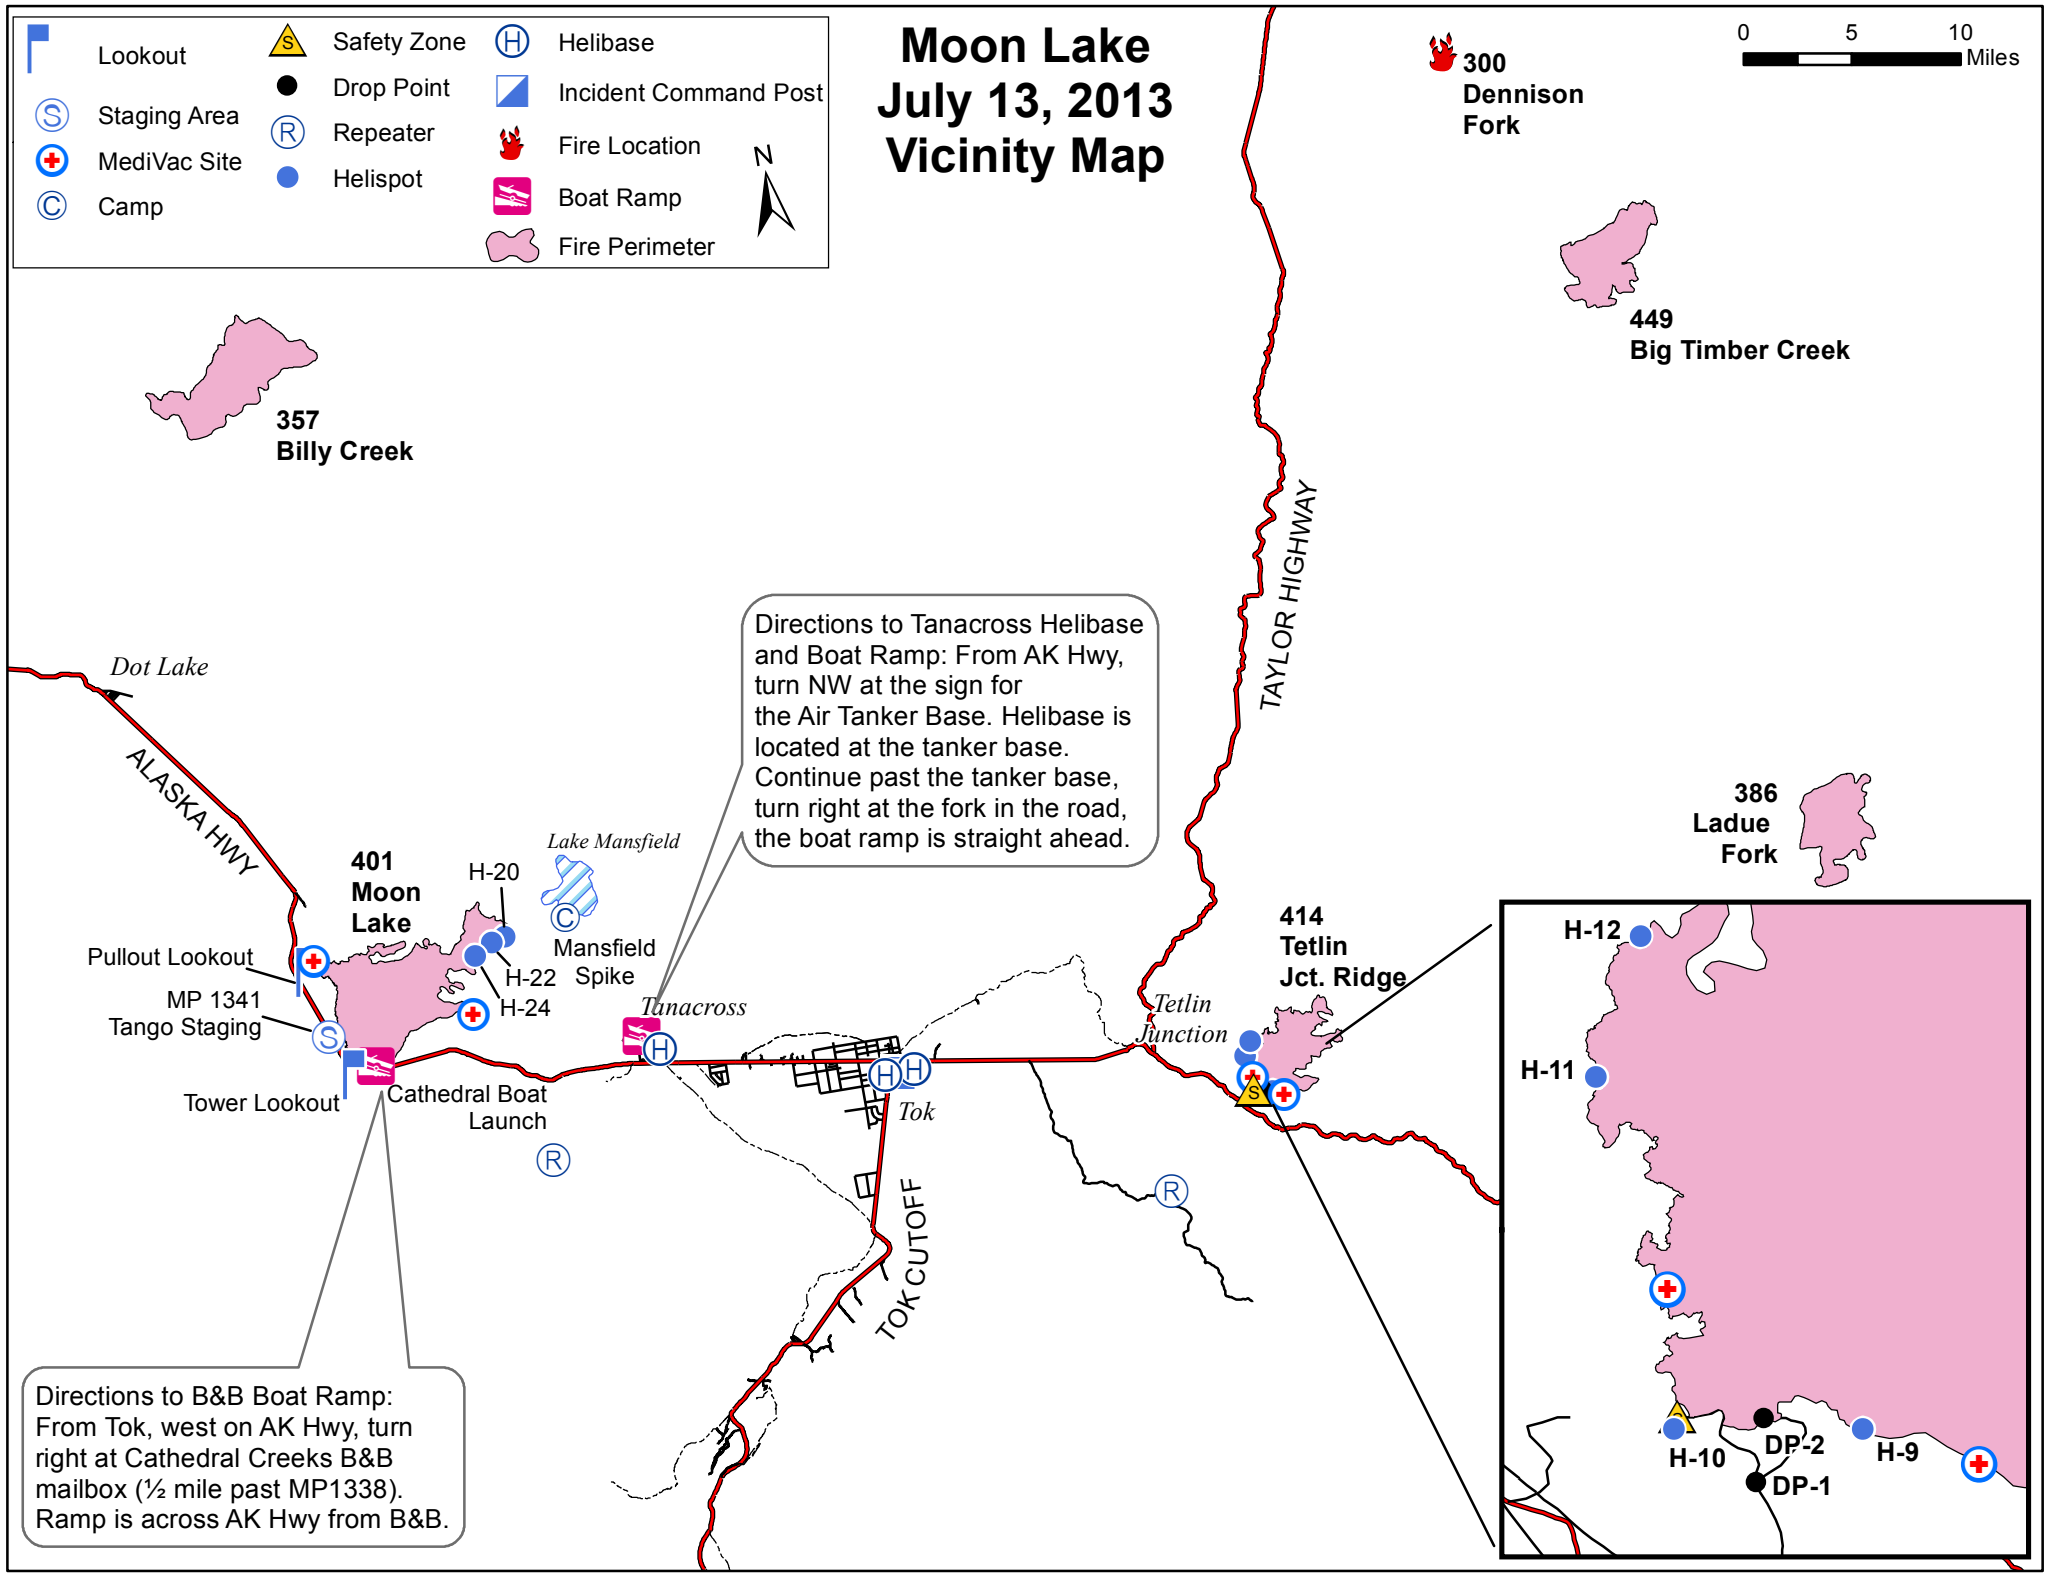

- | | | | | | |
|--|--------------|--|----------------|--|-----------------------|
| | Lookout | | Safety Zone | | Helibase |
| | Staging Area | | Drop Point | | Incident Command Post |
| | MediVac Site | | Repeater | | Fire Location |
| | Camp | | Helispot | | Boat Ramp |
| | | | Fire Perimeter | | |

Moon Lake July 13, 2013 Vicinity Map

Directions to Tanacross Helibase and Boat Ramp: From AK Hwy, turn NW at the sign for the Air Tanker Base. Helibase is located at the tanker base. Continue past the tanker base, turn right at the fork in the road, the boat ramp is straight ahead.

Directions to B&B Boat Ramp: From Tok, west on AK Hwy, turn right at Cathedral Creeks B&B mailbox (1/2 mile past MP1338). Ramp is across AK Hwy from B&B.